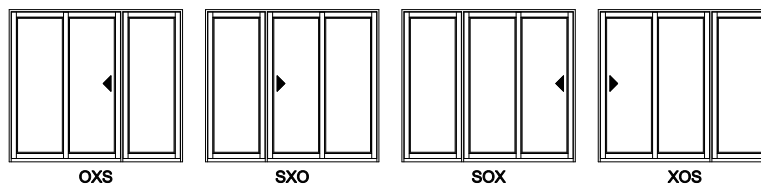

**3-Wide Sliding Patio Doors (8717) - 3-1/4" Bottom Rail**

Unit Dimension	7'-6 9/16"	9'-0 9/16"	12'-0 9/16"
Rough Opening	7'-7 5/16"	9'-1 5/16"	12'-1 5/16"
Soft Metric R.O. (mm)	2319	2777	3691
Glass Size	24 3/8"	30 3/8"	42 3/8"

6'-7 1/2"	6'-8"	2032	70 15/16"			
				7868	9268	12268
6'-10"	6'-10 1/2"	2096	73 7/16"			
				78610	92610	122610
7'-2"	7'-2 1/2"	2197	77 7/16"			
				7872	9272	12272
8'-0"	8'-0 1/2"	2451	87 7/16"			
				7880	9280	12280
8'-2"	8'-2 1/2"	2502	89 7/16"			
				7882	9282	12282

**3-Panel Operating Codes**

**3-Wide Sliding Patio Doors (8717) - 5-1/8" Bottom Rail**

Unit Dimension	7'-6 9/16"	9'-0 9/16"	12'-0 9/16"
Rough Opening	7'-7 5/16"	9'-1 5/16"	12'-1 5/16"
Soft Metric R.O. (mm)	2319	2777	3691
Glass Size	24 3/8"	30 3/8"	42 3/8"