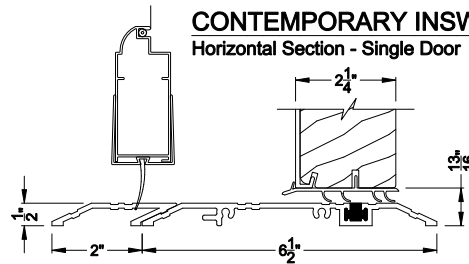

**CONTEMPORARY INSWING DOOR (8517)**  
Horizontal Section - Double Door - 6-9/16" jamb

Note: All dimensions are approximate. Weather Shield reserves the right to change specifications without notice.

## Hinged Patio Doors CROSS SECTION DETAILS

**CONTEMPORARY INSWING DOOR (8517)**  
Vertical Section  
Shown with Optional Hinged Screen

**CONTEMPORARY INSWING DOOR (8517)**  
Horizontal Section - Single Door