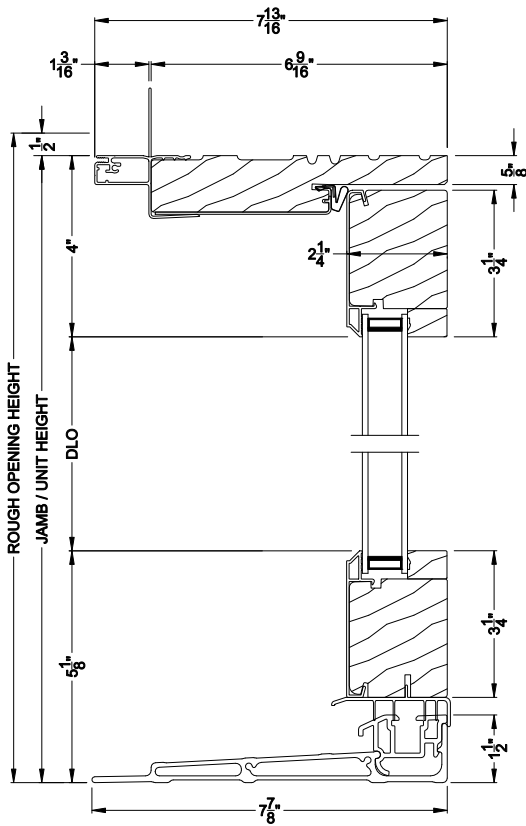

## CROSS SECTION DETAILS

**CONTEMPORARY INSWING DOOR (8517)**  
Vertical Section - 6-9/16" jamb

**CONTEMPORARY INSWING DOOR (8517)**  
Vertical Section - ADA Sill - 6-9/16" jamb

**CONTEMPORARY INSWING DOOR (8517)**  
Horizontal Section - Single Door - 6-9/16" jamb

**CONTEMPORARY INSWING DOOR (8517)**  
Horizontal Section - Double Door - 6-9/16" jamb

Note: All dimensions are approximate. Weather Shield reserves the right to change specifications without notice.