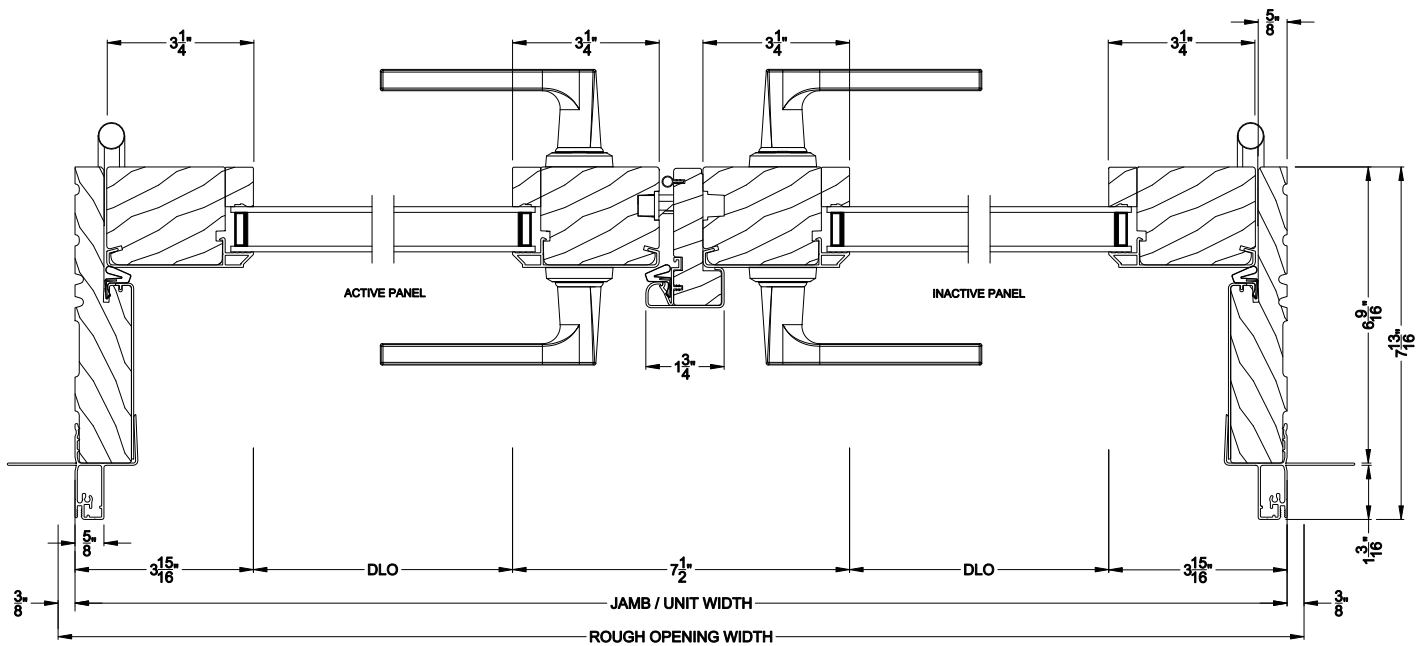

## CROSS SECTION DETAILS

**CONTEMPORARY INSWING DOOR (8517)**  
Vertical Section - 6-9/16" jamb

**CONTEMPORARY INSWING DOOR (8517)**  
Vertical Section - ADA Sill - 6-9/16" jamb

**CONTEMPORARY INSWING DOOR (8517)**  
Horizontal Section - Single Door - 6-9/16" jamb

**CONTEMPORARY INSWING DOOR (8517)**  
Horizontal Section - Double Door - 6-9/16" jamb

Note: All dimensions are approximate. Weather Shield reserves the right to change specifications without notice.