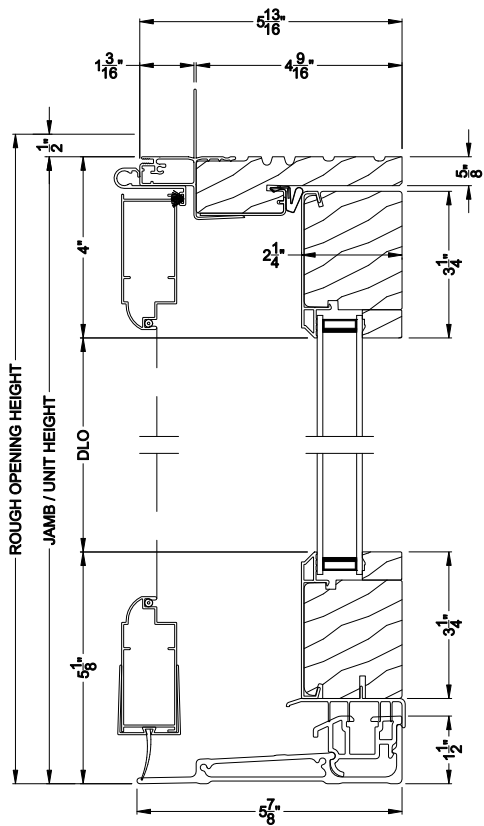

Weather Shield® Contemporary Collection™

Hinged Patio Doors CROSS SECTION DETAILS

CONTEMPORARY INSWING DOOR (8517)
Vertical Section
Shown with Optional Hinged Screen