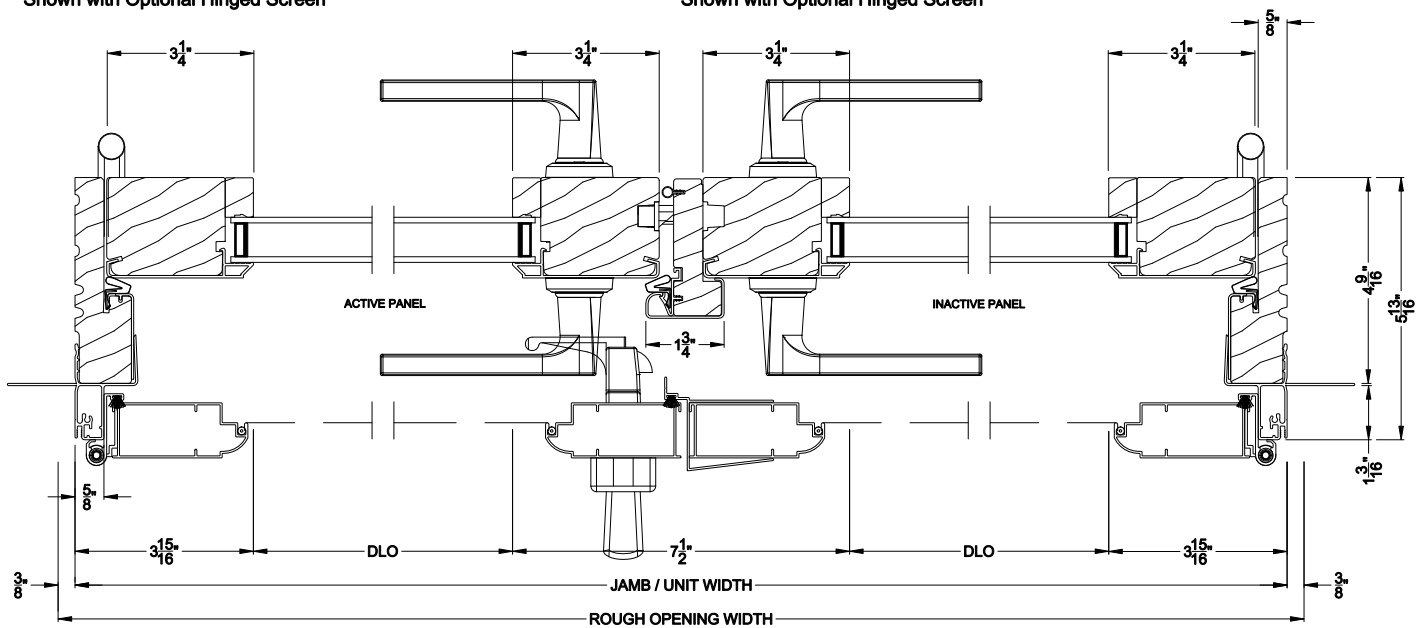

**CONTEMPORARY INSWING DOOR (8517)**  
Horizontal Section - Double Door - 6-9/16" jamb

Note: All dimensions are approximate. Weather Shield reserves the right to change specifications without notice.

## Hinged Patio Doors CROSS SECTION DETAILS

**CONTEMPORARY INSWING DOOR (8517)**  
Vertical Section  
Shown with Optional Hinged Screen

**CONTEMPORARY INSWING DOOR (8517)**  
Horizontal Section - Single Door

\*Requires ADA sill extension

**CONTEMPORARY INSWING DOOR (8517)**  
Vertical Section - ADA Sill  
Shown with Optional Hinged Screen\*

**CONTEMPORARY INSWING DOOR (8517)**  
Horizontal Section - Double Door  
Shown with Optional Hinged Screen

Note: All dimensions are approximate. Weather Shield reserves the right to change specifications without notice.