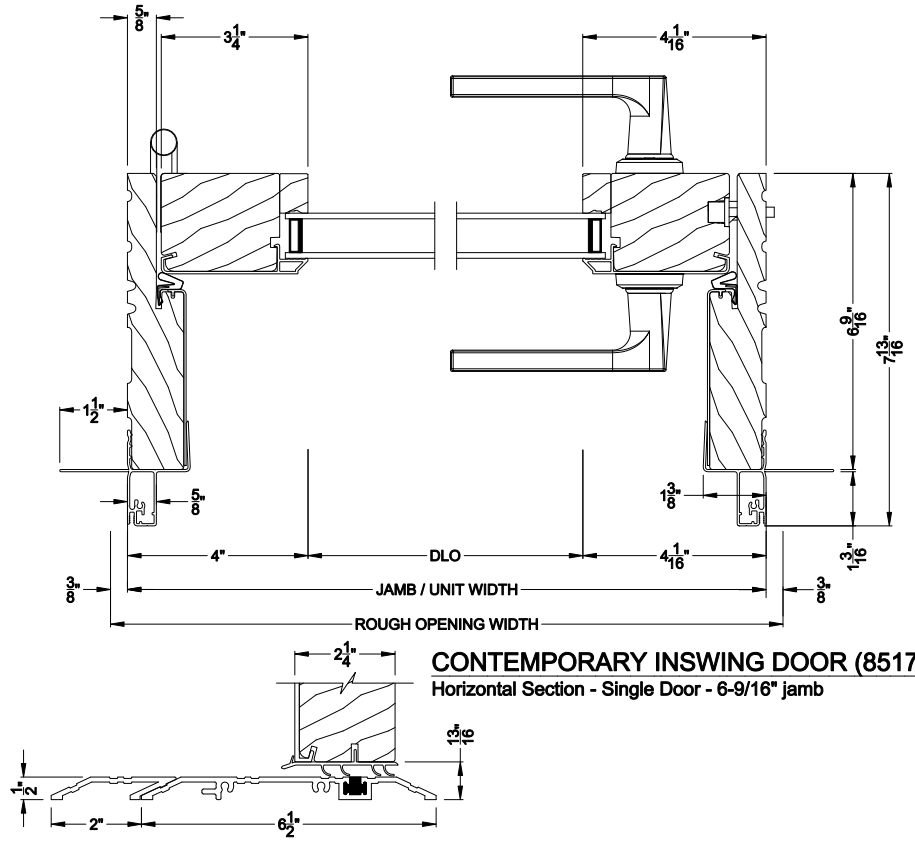

## CROSS SECTION DETAILS

**CONTEMPORARY INSWING DOOR (8517)**  
Vertical Section - 6-9/16" jamb

**CONTEMPORARY INSWING DOOR (8517)**  
Vertical Section - ADA Sill - 6-9/16" jamb

**CONTEMPORARY INSWING DOOR (8517)**  
Horizontal Section - Single Door - 6-9/16" jamb

**CONTEMPORARY INSWING DOOR (8517)**  
Horizontal Section - Double Door - 6-9/16" jamb

Note: All dimensions are approximate. Weather Shield reserves the right to change specifications without notice.