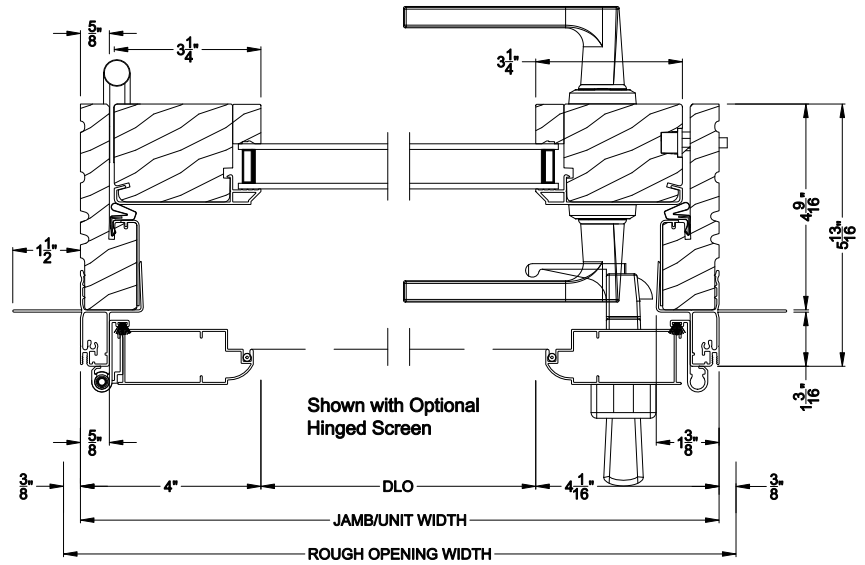

CONTEMPORARY INSWING DOOR (8517)
Horizontal Section - Single Door