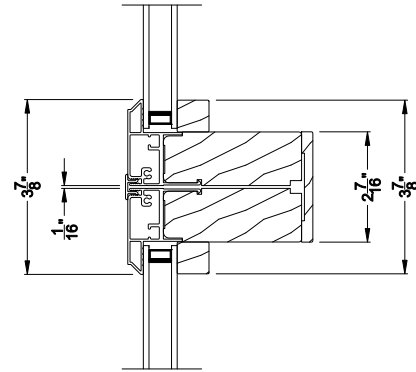

CROSS SECTION DETAILS

CONTEMPORARY DIRECT-SET (8312)
Vertical Section - Flush Frame - 6-9/16" jamb

CONTEMPORARY DIRECT-SET
Horizontal Stack Section

CONTEMPORARY DIRECT-SET (8312)
Horizontal Section - Flush Frame - 6-9/16" jamb

CONTEMPORARY DIRECT-SET
Vertical Mullion Section

Note: All dimensions are approximate. Weather Shield reserves the right to change specifications without notice.

Weather Shield®

Contemporary Collection™

Direct-Set Windows

CROSS SECTION DETAILS

CONTEMPORARY DIRECT-SET (8312)
Vertical Section - Flush Frame - 3-1/16" jamb

CONTEMPORARY DIRECT-SET
Horizontal Stack Section

CONTEMPORARY DIRECT-SET (8312)
Horizontal Section - Flush Frame - 3-1/16" jamb

CONTEMPORARY DIRECT-SET
Vertical Mullion Section

Note: All dimensions are approximate. Weather Shield reserves the right to change specifications without notice.