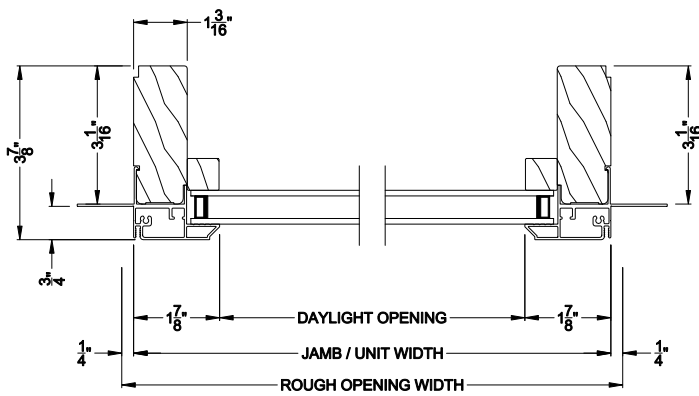

CROSS SECTION DETAILS

CONTEMPORARY DIRECT-SET (8312)
Vertical Section - Flush Frame - 6-9/16" jamb

CONTEMPORARY DIRECT-SET
Horizontal Stack Section

CONTEMPORARY DIRECT-SET (8312)
Horizontal Section - Flush Frame - 6-9/16" jamb

CONTEMPORARY DIRECT-SET
Vertical Mullion Section

Note: All dimensions are approximate. Weather Shield reserves the right to change specifications without notice.

Weather Shield®

Contemporary Collection™

Direct-Set Windows

CROSS SECTION DETAILS

CONTEMPORARY DIRECT-SET (8312)
Vertical Section - Flush Frame - 3-1/16" jamb

CONTEMPORARY DIRECT-SET
Horizontal Stack Section

CONTEMPORARY DIRECT-SET (8312)
Horizontal Section - Flush Frame - 3-1/16" jamb

CONTEMPORARY DIRECT-SET
Vertical Mullion Section

Note: All dimensions are approximate. Weather Shield reserves the right to change specifications without notice.