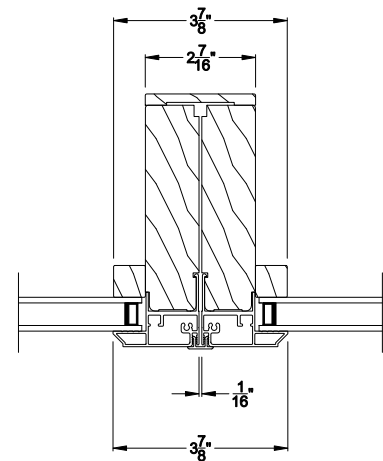

CROSS SECTION DETAILS

CONTEMPORARY DIRECT-SET (8312)
Vertical Section - Flush Frame - 6-9/16" jamb

CONTEMPORARY DIRECT-SET
Horizontal Stack Section

CONTEMPORARY DIRECT-SET (8312)
Horizontal Section - Flush Frame - 6-9/16" jamb

CROSS SECTION DETAILS

CONTEMPORARY DIRECT-SET (8312)
Vertical Section - Flush Frame - 3-1/16" jamb

CONTEMPORARY DIRECT-SET
Horizontal Stack Section

CONTEMPORARY DIRECT-SET (8312)
Horizontal Section - Flush Frame - 3-1/16" jamb