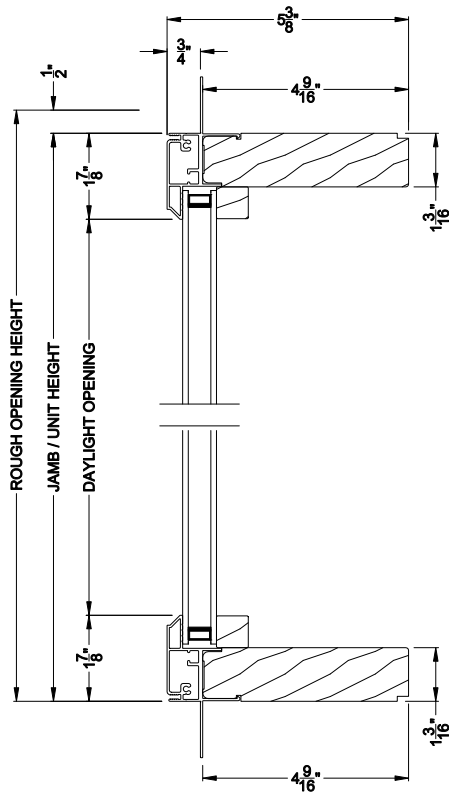

Weather Shield®

Contemporary Collection™

Direct-Set Windows

CROSS SECTION DETAILS

CONTEMPORARY DIRECT-SET
Horizontal Stack Section

CONTEMPORARY DIRECT-SET (8312)
Vertical Section - Flush Frame

CONTEMPORARY DIRECT-SET (8312)
Horizontal Section - Flush Frame

CONTEMPORARY DIRECT-SET
Vertical Mullion Section

Note: All dimensions are approximate. Weather Shield reserves the right to change specifications without notice.

Weather Shield®

Contemporary Collection™

Direct-Set Windows

CROSS SECTION DETAILS

CONTEMPORARY DIRECT-SET (8312)
Vertical Section - Flush Frame - 6-9/16" jamb

CONTEMPORARY DIRECT-SET
Horizontal Stack Section

CONTEMPORARY DIRECT-SET (8312)
Horizontal Section - Flush Frame - 6-9/16" jamb

CROSS SECTION DETAILS

CONTEMPORARY DIRECT-SET (8312)
Vertical Section - Flush Frame - 3-1/16" jamb

CONTEMPORARY DIRECT-SET
Horizontal Stack Section

CONTEMPORARY DIRECT-SET (8312)
Horizontal Section - Flush Frame - 3-1/16" jamb