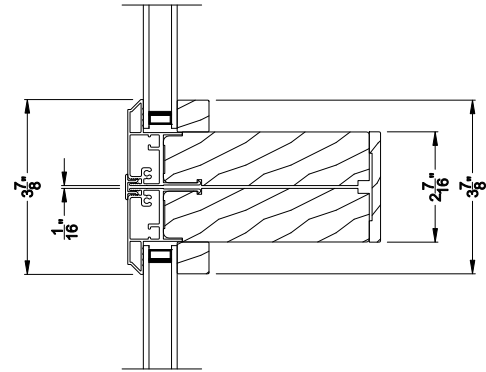

Weather Shield®

Contemporary Collection™

Direct-Set Windows

CROSS SECTION DETAILS

CONTEMPORARY DIRECT-SET
Horizontal Stack Section

CONTEMPORARY DIRECT-SET (8312)
Vertical Section - Flush Frame

CONTEMPORARY DIRECT-SET (8312)
Horizontal Section - Flush Frame

CONTEMPORARY DIRECT-SET
Vertical Mullion Section

Note: All dimensions are approximate. Weather Shield reserves the right to change specifications without notice.

Weather Shield®

Contemporary Collection™

Direct-Set Windows

CROSS SECTION DETAILS

CONTEMPORARY DIRECT-SET (8312)
Vertical Section - Flush Frame - 6-9/16" jamb

CONTEMPORARY DIRECT-SET
Horizontal Stack Section

CONTEMPORARY DIRECT-SET (8312)
Horizontal Section - Flush Frame - 6-9/16" jamb

CROSS SECTION DETAILS

CONTEMPORARY DIRECT-SET (8312)
Vertical Section - Flush Frame - 3-1/16" jamb

CONTEMPORARY DIRECT-SET
Horizontal Stack Section

CONTEMPORARY DIRECT-SET (8312)
Horizontal Section - Flush Frame - 3-1/16" jamb