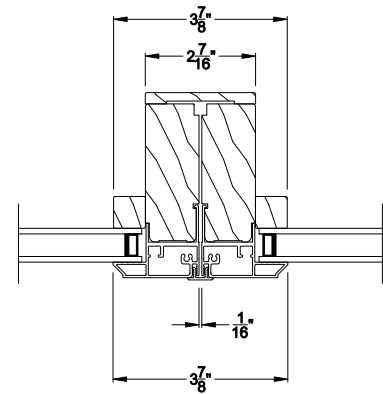

CROSS SECTION DETAILS

CONTEMPORARY DIRECT-SET (8312)
Vertical Section - Flush Frame - 6-9/16" jamb

CONTEMPORARY DIRECT-SET
Horizontal Stack Section

CONTEMPORARY DIRECT-SET (8312)
Horizontal Section - Flush Frame - 6-9/16" jamb

CROSS SECTION DETAILS

CONTEMPORARY DIRECT-SET (8312)
Vertical Section - Flush Frame - 3-1/16" jamb

CONTEMPORARY DIRECT-SET
Horizontal Stack Section

CONTEMPORARY DIRECT-SET (8312)
Horizontal Section - Flush Frame - 3-1/16" jamb

CONTEMPORARY DIRECT-SET
Vertical Mullion Section

Note: All dimensions are approximate. Weather Shield reserves the right to change specifications without notice.