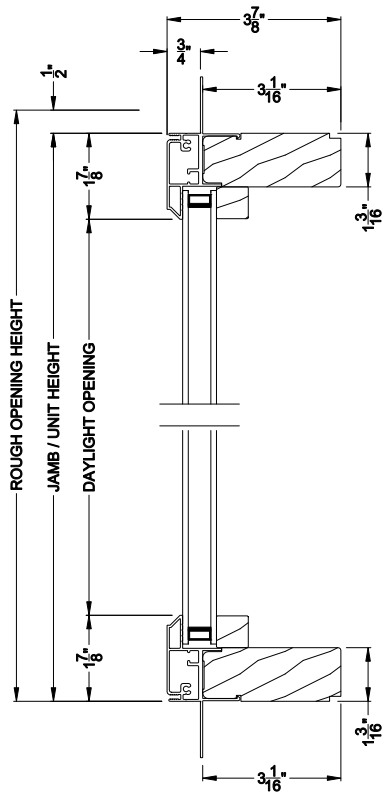

CROSS SECTION DETAILS

CONTEMPORARY DIRECT-SET (8312)
Vertical Section - Flush Frame - 6-9/16" jamb

CONTEMPORARY DIRECT-SET
Horizontal Stack Section

CONTEMPORARY DIRECT-SET (8312)
Horizontal Section - Flush Frame - 6-9/16" jamb

CONTEMPORARY DIRECT-SET
Vertical Mullion Section

Note: All dimensions are approximate. Weather Shield reserves the right to change specifications without notice.

Weather Shield®

Contemporary Collection™

Direct-Set Windows

CROSS SECTION DETAILS

CONTEMPORARY DIRECT-SET (8312)
Vertical Section - Flush Frame - 3-1/16" jamb

CONTEMPORARY DIRECT-SET
Horizontal Stack Section

CONTEMPORARY DIRECT-SET (8312)
Horizontal Section - Flush Frame - 3-1/16" jamb

CONTEMPORARY DIRECT-SET
Vertical Mullion Section

Note: All dimensions are approximate. Weather Shield reserves the right to change specifications without notice.