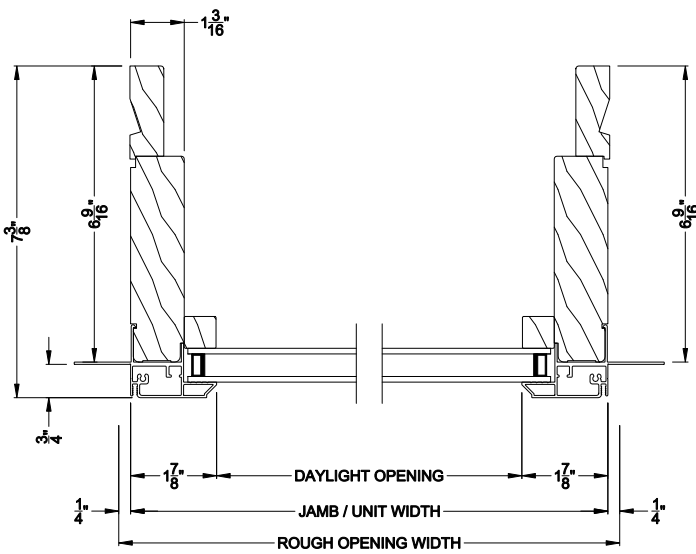

CONTEMPORARY DIRECT-SET
Vertical Mullion Section

Note: All dimensions are approximate. Weather Shield reserves the right to change specifications without notice.

Weather Shield®

Contemporary Collection™

Direct-Set Windows

CROSS SECTION DETAILS

CONTEMPORARY DIRECT-SET (8312)
Vertical Section - Flush Frame - 6-9/16" jamb

CONTEMPORARY DIRECT-SET
Horizontal Stack Section

CONTEMPORARY DIRECT-SET (8312)
Horizontal Section - Flush Frame - 6-9/16" jamb

CROSS SECTION DETAILS

CONTEMPORARY DIRECT-SET (8312)
Vertical Section - Flush Frame - 3-1/16" jamb

CONTEMPORARY DIRECT-SET
Horizontal Stack Section

CONTEMPORARY DIRECT-SET (8312)
Horizontal Section - Flush Frame - 3-1/16" jamb