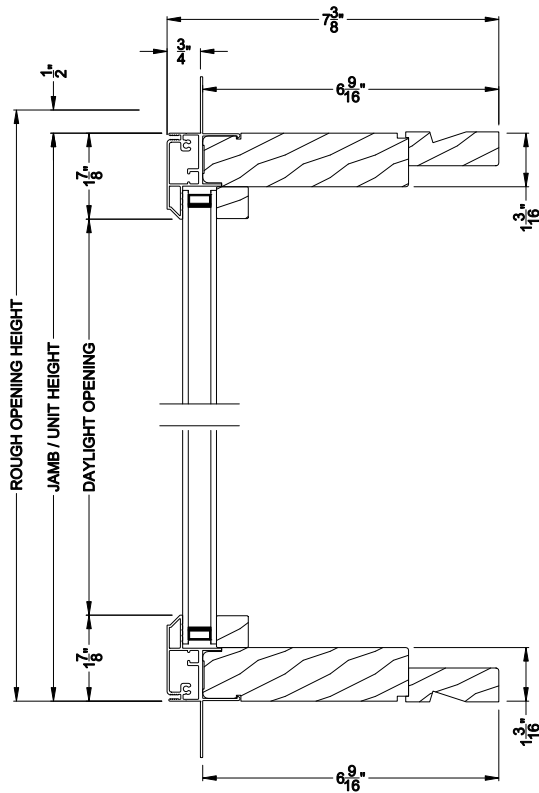

CONTEMPORARY DIRECT-SET
Vertical Mullion Section

Note: All dimensions are approximate. Weather Shield reserves the right to change specifications without notice.

Weather Shield®

Contemporary Collection™

Direct-Set Windows

CROSS SECTION DETAILS

CONTEMPORARY DIRECT-SET (8312)
Vertical Section - Flush Frame - 6-9/16" jamb

CONTEMPORARY DIRECT-SET
Horizontal Stack Section

CONTEMPORARY DIRECT-SET (8312)
Horizontal Section - Flush Frame - 6-9/16" jamb

CROSS SECTION DETAILS

CONTEMPORARY DIRECT-SET (8312)
Vertical Section - Flush Frame - 3-1/16" jamb

CONTEMPORARY DIRECT-SET
Horizontal Stack Section

CONTEMPORARY DIRECT-SET (8312)
Horizontal Section - Flush Frame - 3-1/16" jamb