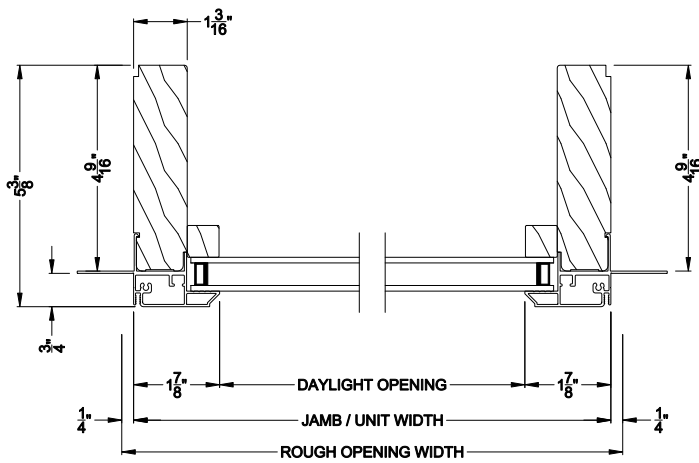

Weather Shield®

Contemporary Collection™

Direct-Set Windows

CROSS SECTION DETAILS

CONTEMPORARY DIRECT-SET
Horizontal Stack Section

CONTEMPORARY DIRECT-SET (8312)
Vertical Section - Flush Frame

CONTEMPORARY DIRECT-SET (8312)
Horizontal Section - Flush Frame

CONTEMPORARY DIRECT-SET
Vertical Mullion Section

Note: All dimensions are approximate. Weather Shield reserves the right to change specifications without notice.

Weather Shield®

Contemporary Collection™

Direct-Set Windows

CROSS SECTION DETAILS

CONTEMPORARY DIRECT-SET (8312)
Vertical Section - Flush Frame - 6-9/16" jamb

CONTEMPORARY DIRECT-SET
Horizontal Stack Section

CONTEMPORARY DIRECT-SET (8312)
Horizontal Section - Flush Frame - 6-9/16" jamb

CROSS SECTION DETAILS

CONTEMPORARY DIRECT-SET (8312)
Vertical Section - Flush Frame - 3-1/16" jamb

CONTEMPORARY DIRECT-SET
Horizontal Stack Section

CONTEMPORARY DIRECT-SET (8312)
Horizontal Section - Flush Frame - 3-1/16" jamb