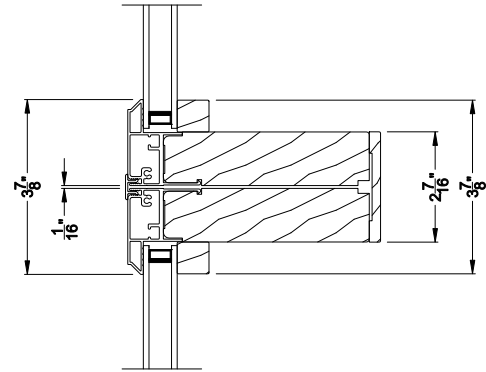

CONTEMPORARY DIRECT-SET
Vertical Mullion Section

Note: All dimensions are approximate. Weather Shield reserves the right to change specifications without notice.

Weather Shield®

Contemporary Collection™

Direct-Set Windows

CROSS SECTION DETAILS

CONTEMPORARY DIRECT-SET (8312)
Vertical Section - Flush Frame - 6-9/16" jamb

CONTEMPORARY DIRECT-SET
Horizontal Stack Section

CONTEMPORARY DIRECT-SET (8312)
Horizontal Section - Flush Frame - 6-9/16" jamb

CROSS SECTION DETAILS

CONTEMPORARY DIRECT-SET (8312)
Vertical Section - Flush Frame - 3-1/16" jamb

CONTEMPORARY DIRECT-SET
Horizontal Stack Section

CONTEMPORARY DIRECT-SET (8312)
Horizontal Section - Flush Frame - 3-1/16" jamb