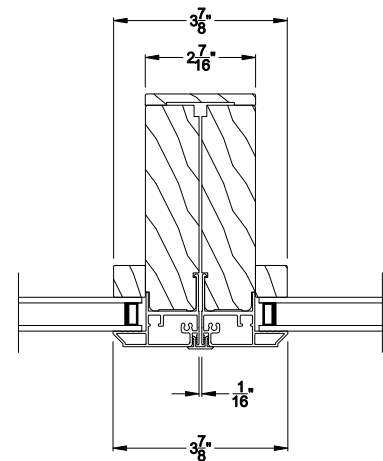

Weather Shield®

Contemporary Collection™

Direct-Set Windows

CROSS SECTION DETAILS

CONTEMPORARY DIRECT-SET
Horizontal Stack Section

CONTEMPORARY DIRECT-SET (8312)
Vertical Section - Flush Frame

CONTEMPORARY DIRECT-SET (8312)
Horizontal Section - Flush Frame

CONTEMPORARY DIRECT-SET
Vertical Mullion Section

Note: All dimensions are approximate. Weather Shield reserves the right to change specifications without notice.

Weather Shield®

Contemporary Collection™

Direct-Set Windows

CROSS SECTION DETAILS

CONTEMPORARY DIRECT-SET (8312)
Vertical Section - Flush Frame - 6-9/16" jamb

CONTEMPORARY DIRECT-SET
Horizontal Stack Section

CONTEMPORARY DIRECT-SET (8312)
Horizontal Section - Flush Frame - 6-9/16" jamb

CROSS SECTION DETAILS

CONTEMPORARY DIRECT-SET (8312)
Vertical Section - Flush Frame - 3-1/16" jamb

CONTEMPORARY DIRECT-SET
Horizontal Stack Section

CONTEMPORARY DIRECT-SET (8312)
Horizontal Section - Flush Frame - 3-1/16" jamb