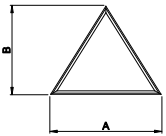

**Eyebrow  
 with Extended Legs**

**Quarter Eyebrow  
 with Extended Legs**

**Half Circle  
 with Extended Legs**

**Quarter Circle  
 with Extended Legs**

**Half Circle**

**Quarter Circle**

**Archtop**

**Quarter Archtop**

**Full Circle**

**Gothic  
 with Extended Legs**

**Diamond**

**Hexagon**

**Isosceles Triangle**

**Right Triangle**

**Trapezoid**

**Pentagon**

**Rectangle**

**Octagon**

Direct-Set Special Shape (8306)  
 A - Rough Opening Width  
 B - Rough Opening Height  
 C - Rough Opening Leg

For availability of sizes and  
 specialty shapes not shown  
 contact Weather Shield