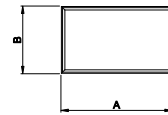

**Eyebrow  
 with Extended Legs**

**Quarter Eyebrow  
 with Extended Legs**

**Half Circle  
 with Extended Legs**

**Quarter Circle  
 with Extended Legs**

**Half Circle**

**Quarter Circle**

**Archtop**

**Quarter Archtop**

**Full Circle**

**Gothic  
 with Extended Legs**

**Diamond**

**Hexagon**

**Isosceles Triangle**

**Right Triangle**

**Trapezoid**

**Pentagon**

**Rectangle**

**Octagon**

Direct-Set Special Shape (8306)  
 A - Rough Opening Width  
 B - Rough Opening Height  
 C - Rough Opening Leg

For availability of sizes and  
 specialty shapes not shown  
 contact Weather Shield