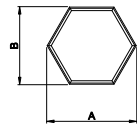

**Eyebrow  
 with Extended Legs**

**Quarter Eyebrow  
 with Extended Legs**

**Half Circle  
 with Extended Legs**

**Quarter Circle  
 with Extended Legs**

**Half Circle**

**Quarter Circle**

**Archtop**

**Quarter Archtop**

**Full Circle**

**Gothic  
 with Extended Legs**

**Diamond**

**Hexagon**

**Isosceles Triangle**

**Right Triangle**

**Trapezoid**

**Pentagon**

**Rectangle**

**Octagon**

Direct-Set Special Shape (8306)  
 A - Rough Opening Width  
 B - Rough Opening Height  
 C - Rough Opening Leg

For availability of sizes and  
 specialty shapes not shown  
 contact Weather Shield