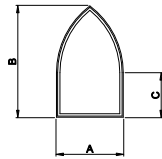

**Eyebrow  
 with Extended Legs**

**Quarter Eyebrow  
 with Extended Legs**

**Half Circle  
 with Extended Legs**

**Quarter Circle  
 with Extended Legs**

**Half Circle**

**Quarter Circle**

**Archtop**

**Quarter Archtop**

**Full Circle**

**Gothic  
 with Extended Legs**

**Diamond**

**Hexagon**

**Isosceles Triangle**

**Right Triangle**

**Trapezoid**

**Pentagon**

**Rectangle**

**Octagon**

Direct-Set Special Shape (8306)  
 A - Rough Opening Width  
 B - Rough Opening Height  
 C - Rough Opening Leg

For availability of sizes and  
 specialty shapes not shown  
 contact Weather Shield