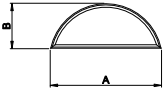

**Eyebrow  
 with Extended Legs**

**Quarter Eyebrow  
 with Extended Legs**

**Half Circle  
 with Extended Legs**

**Quarter Circle  
 with Extended Legs**

**Half Circle**

**Quarter Circle**

**Archtop**

**Quarter Archtop**

**Full Circle**

**Gothic  
 with Extended Legs**

**Diamond**

**Hexagon**

**Isosceles Triangle**

**Right Triangle**

**Trapezoid**

**Pentagon**

**Rectangle**

**Octagon**

Direct-Set Special Shape (8306)  
 A - Rough Opening Width  
 B - Rough Opening Height  
 C - Rough Opening Leg

For availability of sizes and  
 specialty shapes not shown  
 contact Weather Shield