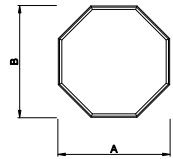

**Eyebrow  
 with Extended Legs**

**Quarter Eyebrow  
 with Extended Legs**

**Half Circle  
 with Extended Legs**

**Quarter Circle  
 with Extended Legs**

**Half Circle**

**Quarter Circle**

**Archtop**

**Quarter Archtop**

**Full Circle**

**Gothic  
 with Extended Legs**

**Diamond**

**Hexagon**

**Isosceles Triangle**

**Right Triangle**

**Trapezoid**

**Pentagon**

**Rectangle**

**Octagon**

Direct-Set Special Shape (8306)  
 A - Rough Opening Width  
 B - Rough Opening Height  
 C - Rough Opening Leg

For availability of sizes and  
 specialty shapes not shown  
 contact Weather Shield