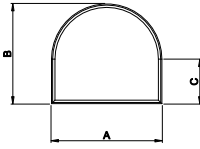

**Eyebrow  
 with Extended Legs**

**Quarter Eyebrow  
 with Extended Legs**

**Half Circle  
 with Extended Legs**

**Quarter Circle  
 with Extended Legs**

**Half Circle**

**Quarter Circle**

**Archtop**

**Quarter Archtop**

**Full Circle**

**Gothic  
 with Extended Legs**

**Diamond**

**Hexagon**

**Isosceles Triangle**

**Right Triangle**

**Trapezoid**

**Pentagon**

**Rectangle**

**Octagon**

Direct-Set Special Shape (8306)  
 A - Rough Opening Width  
 B - Rough Opening Height  
 C - Rough Opening Leg

For availability of sizes and  
 specialty shapes not shown  
 contact Weather Shield