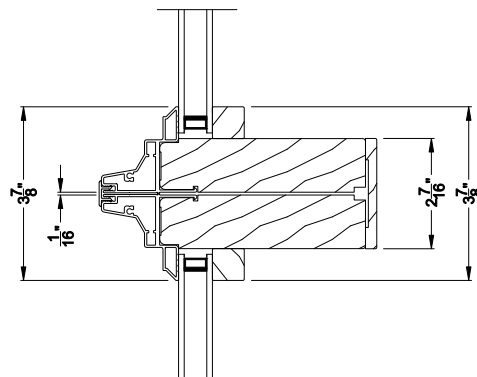

Weather Shield®

Contemporary Collection™

Direct-Set Corner Windows

CROSS SECTION DETAILS

CONTEMPORARY CORNER WINDOW (8306)
Vertical Section

CONTEMPORARY CORNER WINDOW (8306)
Horizontal Section

CONTEMPORARY CORNER WINDOW
Vertical Mullion Section

CONTEMPORARY CORNER WINDOW
Horizontal Mullion Section

Note: All dimensions are approximate. Weather Shield reserves the right to change specifications without notice.