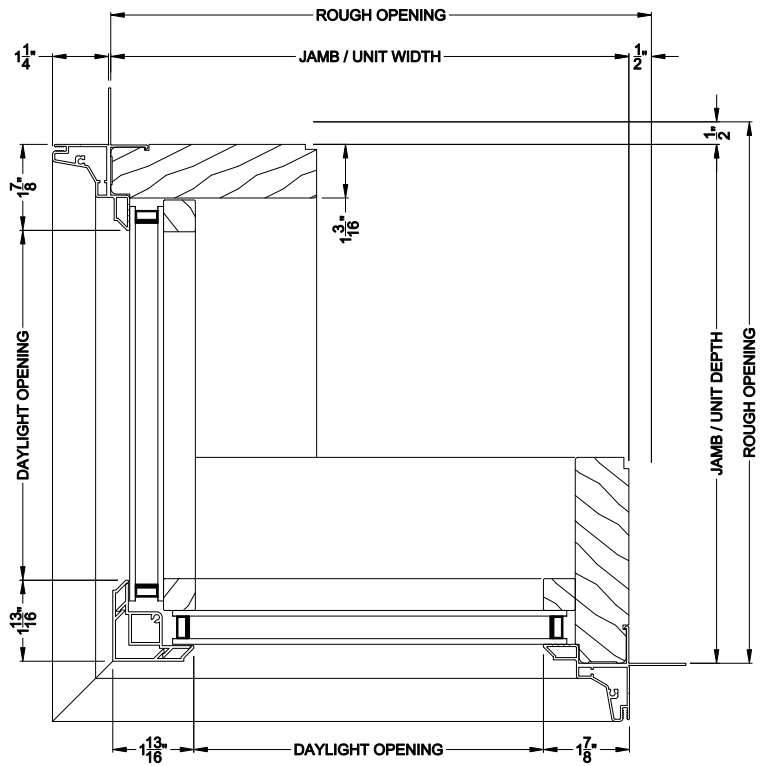

Weather Shield®

Contemporary Collection™

Direct-Set Corner Windows

CROSS SECTION DETAILS

CONTEMPORARY CORNER WINDOW (8306)
Vertical Section

CONTEMPORARY CORNER WINDOW (8306)
Horizontal Section

CONTEMPORARY CORNER WINDOW
Vertical Mullion Section

CONTEMPORARY CORNER WINDOW
Horizontal Mullion Section

Note: All dimensions are approximate. Weather Shield reserves the right to change specifications without notice.