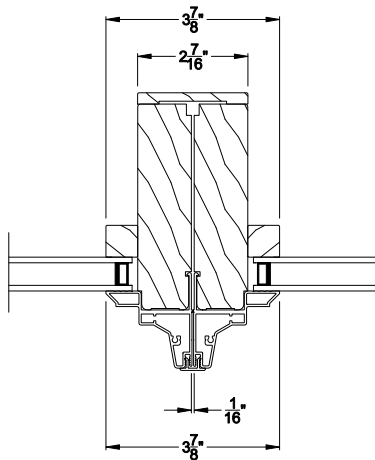

Weather Shield®

Contemporary Collection™

Direct-Set Corner Windows

CROSS SECTION DETAILS

CONTEMPORARY CORNER WINDOW (8306)
Vertical Section

CONTEMPORARY CORNER WINDOW (8306)
Horizontal Section

CONTEMPORARY CORNER WINDOW
Vertical Mullion Section

CONTEMPORARY CORNER WINDOW
Horizontal Mullion Section

Note: All dimensions are approximate. Weather Shield reserves the right to change specifications without notice.