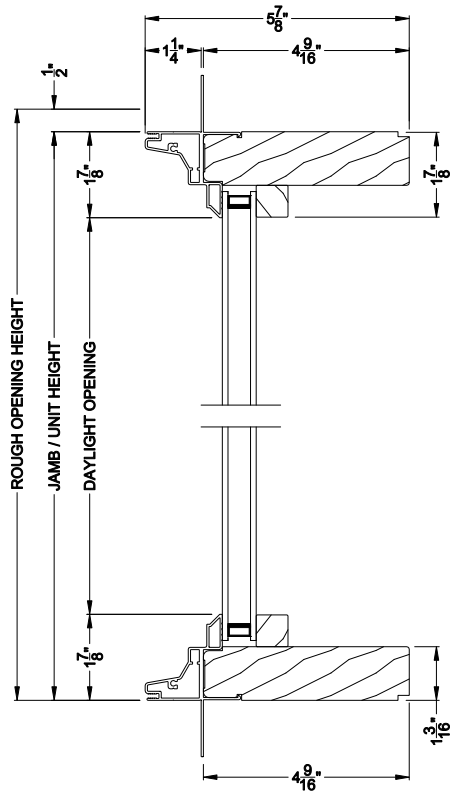

Weather Shield®

Contemporary Collection™

Direct-Set Corner Windows

CROSS SECTION DETAILS

CONTEMPORARY CORNER WINDOW (8306)
Vertical Section

CONTEMPORARY CORNER WINDOW (8306)
Horizontal Section

CONTEMPORARY CORNER WINDOW
Vertical Mullion Section

CONTEMPORARY CORNER WINDOW
Horizontal Mullion Section

Note: All dimensions are approximate. Weather Shield reserves the right to change specifications without notice.