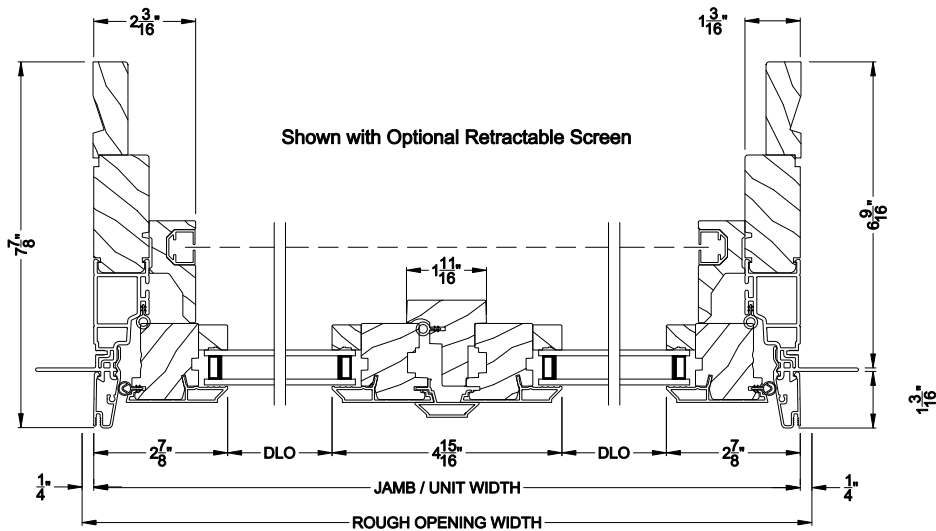

CONTEMPORARY FRENCH CASEMENT WINDOW (8218)
Horizontal Section - Shadow-Line Frame - Crank Operator - 6-9/16" jamb

Note: All dimensions are approximate. Weather Shield reserves the right to change specifications without notice.