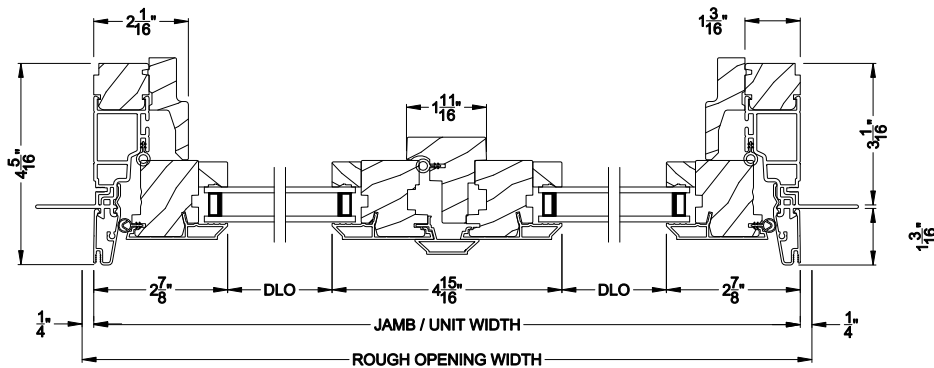

### CONTEMPORARY FRENCH CASEMENT WINDOW (8218)

Horizontal Section - Shadow-Line Frame - Crank Operator

Note: All dimensions are approximate. Weather Shield reserves the right to change specifications without notice.

**CONTEMPORARY FRENCH CASEMENT WINDOW (8218)**  
 Vertical Section - Shadow-Line Frame - Crank Operator - 6-9/16" jamb

**CONTEMPORARY FRENCH CASEMENT WINDOW (8218)**  
 Horizontal Section - Shadow-Line Frame - Crank Operator - 6-9/16" jamb

Note: All dimensions are approximate. Weather Shield reserves the right to change specifications without notice.

### CONTEMPORARY FRENCH CASEMENT WINDOW (8218)

Horizontal Section - Shadow-Line Frame - Crank Operator - 3-1/16" jamb

Note: All dimensions are approximate. Weather Shield reserves the right to change specifications without notice.