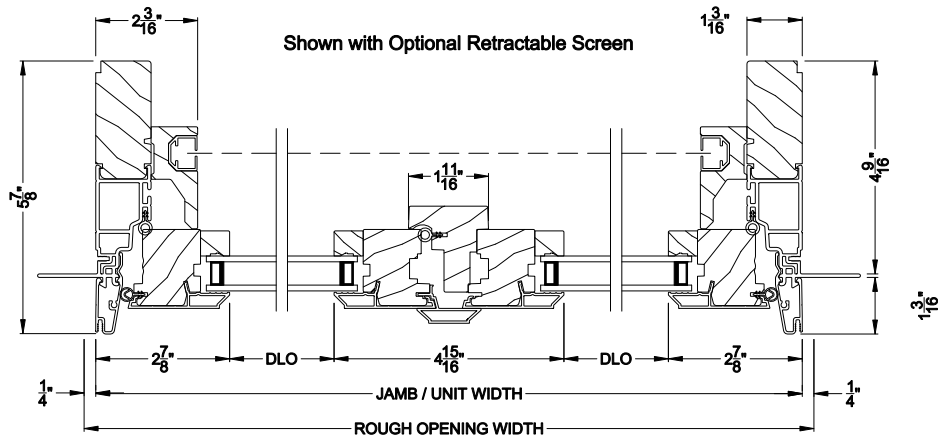

### CONTEMPORARY FRENCH CASEMENT WINDOW (8218)

Vertical Section - Shadow-Line Frame - Crank Operator

### CONTEMPORARY FRENCH CASEMENT WINDOW (8218)

Horizontal Section - Shadow-Line Frame - Crank Operator

Note: All dimensions are approximate. Weather Shield reserves the right to change specifications without notice.

**CONTEMPORARY FRENCH CASEMENT WINDOW (8218)**  
 Vertical Section - Shadow-Line Frame - Crank Operator - 6-9/16" jamb

**CONTEMPORARY FRENCH CASEMENT WINDOW (8218)**  
 Horizontal Section - Shadow-Line Frame - Crank Operator - 6-9/16" jamb

### CONTEMPORARY FRENCH CASEMENT WINDOW (8218)

Horizontal Section - Shadow-Line Frame - Crank Operator - 3-1/16" jamb

Note: All dimensions are approximate. Weather Shield reserves the right to change specifications without notice.