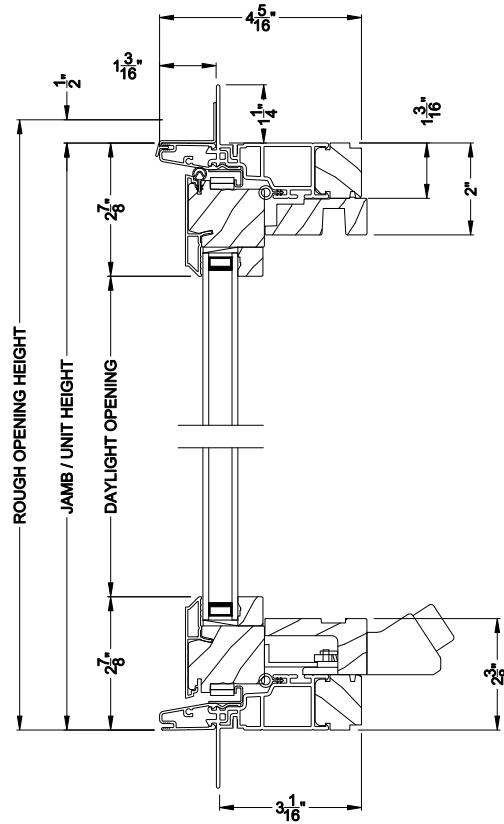

CONTEMPORARY FRENCH CASEMENT WINDOW (8218)

Vertical Section - Shadow-Line Frame - Crank Operator - 3-1/16" jamb