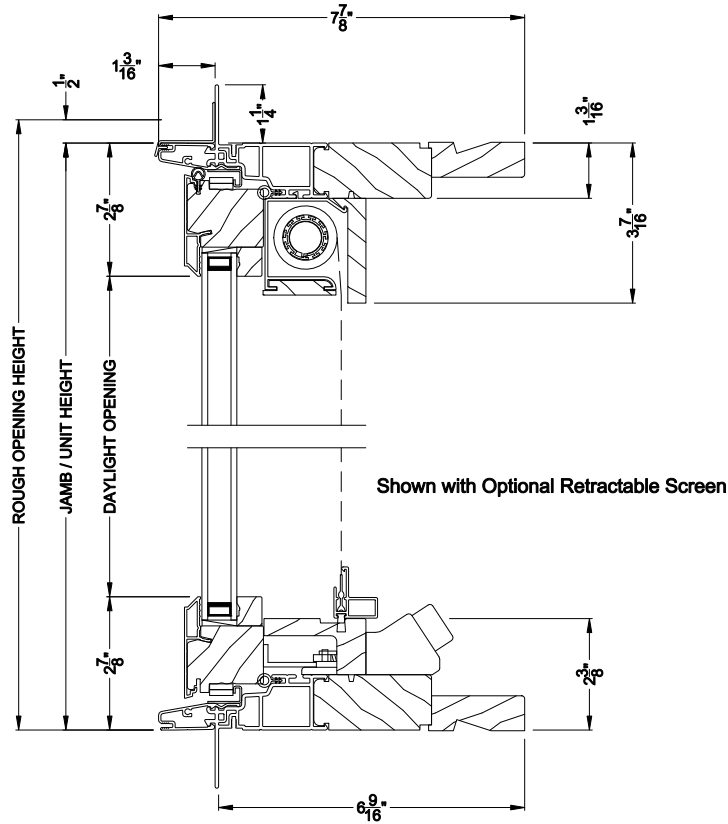

### CONTEMPORARY FRENCH CASEMENT WINDOW (8218)

Vertical Section - Shadow-Line Frame - Crank Operator

### CONTEMPORARY FRENCH CASEMENT WINDOW (8218)

Horizontal Section - Shadow-Line Frame - Crank Operator

Note: All dimensions are approximate. Weather Shield reserves the right to change specifications without notice.

**CONTEMPORARY FRENCH CASEMENT WINDOW (8218)**  
 Vertical Section - Shadow-Line Frame - Crank Operator - 6-9/16" jamb

**CONTEMPORARY FRENCH CASEMENT WINDOW (8218)**  
 Horizontal Section - Shadow-Line Frame - Crank Operator - 6-9/16" jamb

### CONTEMPORARY FRENCH CASEMENT WINDOW (8218)

Horizontal Section - Shadow-Line Frame - Crank Operator - 3-1/16" jamb

Note: All dimensions are approximate. Weather Shield reserves the right to change specifications without notice.