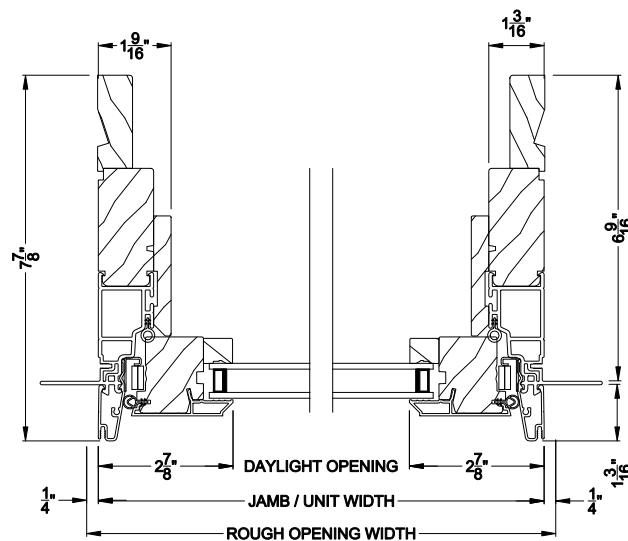

CONTEMPORARY AWNING WINDOW (8217)

Vertical Section - Manual Push Out

CONTEMPORARY AWNING WINDOW (8217)

Horizontal Section - Manual Push Out

Note: All dimensions are approximate. Weather Shield reserves the right to change specifications without notice.

CONTEMPORARY AWNING WINDOW (8217)

Vertical Section - Manual Push Out - 6-9/16" jamb

CONTEMPORARY AWNING WINDOW (8217)

Horizontal Section - Manual Push Out - 6-9/16" jamb

Note: All dimensions are approximate. Weather Shield reserves the right to change specifications without notice.

Shown with Optional Retractable Screen

CONTEMPORARY AWNING WINDOW (8217)

Vertical Section - Manual Push Out - 3-9/16" jamb

CONTEMPORARY AWNING WINDOW (8217)

Horizontal Section - Manual Push Out - 3-9/16" jamb

Note: All dimensions are approximate. Weather Shield reserves the right to change specifications without notice.