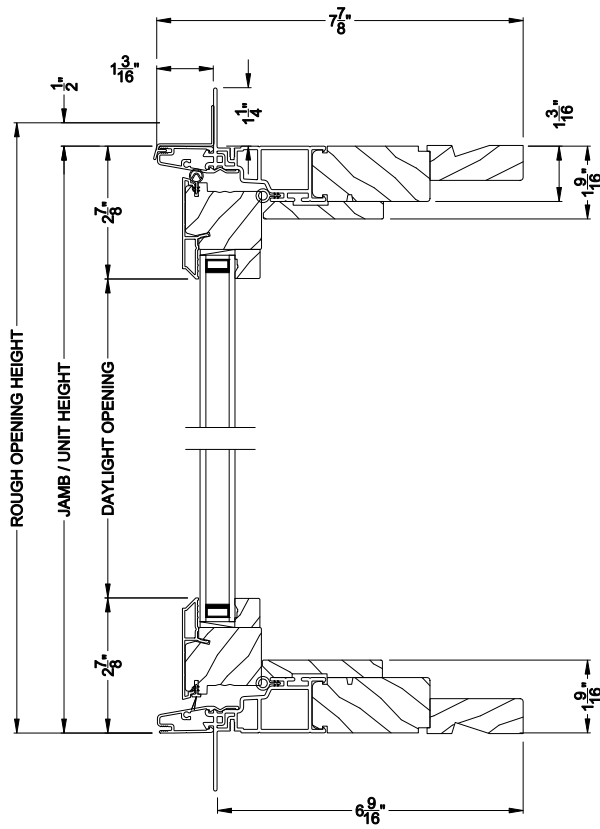

CONTEMPORARY AWNING WINDOW (8217)

Vertical Section - Manual Push Out

CONTEMPORARY AWNING WINDOW (8217)

Horizontal Section - Manual Push Out

Note: All dimensions are approximate. Weather Shield reserves the right to change specifications without notice.

CONTEMPORARY AWNING WINDOW (8217)

Vertical Section - Manual Push Out - 6-9/16" jamb

CONTEMPORARY AWNING WINDOW (8217)

Horizontal Section - Manual Push Out - 6-9/16" jamb

Note: All dimensions are approximate. Weather Shield reserves the right to change specifications without notice.

Shown with Optional Retractable Screen

CONTEMPORARY AWNING WINDOW (8217)

Vertical Section - Manual Push Out - 3-9/16" jamb

CONTEMPORARY AWNING WINDOW (8217)

Horizontal Section - Manual Push Out - 3-9/16" jamb

Note: All dimensions are approximate. Weather Shield reserves the right to change specifications without notice.