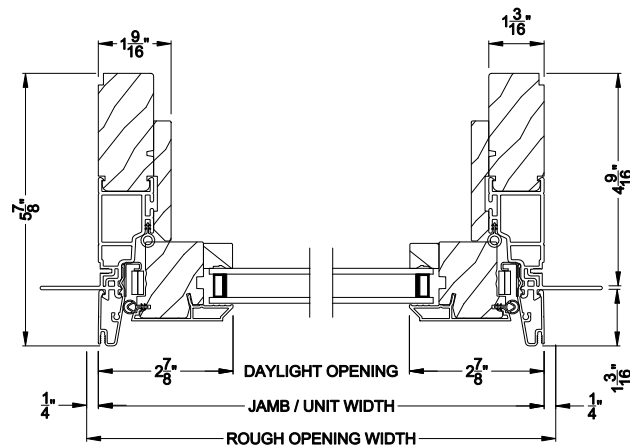

CONTEMPORARY AWNING WINDOW (8217)

Vertical Section - Manual Push Out

CONTEMPORARY AWNING WINDOW (8217)

Horizontal Section - Manual Push Out

Note: All dimensions are approximate. Weather Shield reserves the right to change specifications without notice.

CONTEMPORARY AWNING WINDOW (8217)

Vertical Section - Manual Push Out - 6-9/16" jamb

CONTEMPORARY AWNING WINDOW (8217)

Horizontal Section - Manual Push Out - 6-9/16" jamb

Note: All dimensions are approximate. Weather Shield reserves the right to change specifications without notice.

Shown with Optional Retractable Screen

CONTEMPORARY AWNING WINDOW (8217)

Vertical Section - Manual Push Out - 3-9/16" jamb

CONTEMPORARY AWNING WINDOW (8217)

Horizontal Section - Manual Push Out - 3-9/16" jamb

Note: All dimensions are approximate. Weather Shield reserves the right to change specifications without notice.