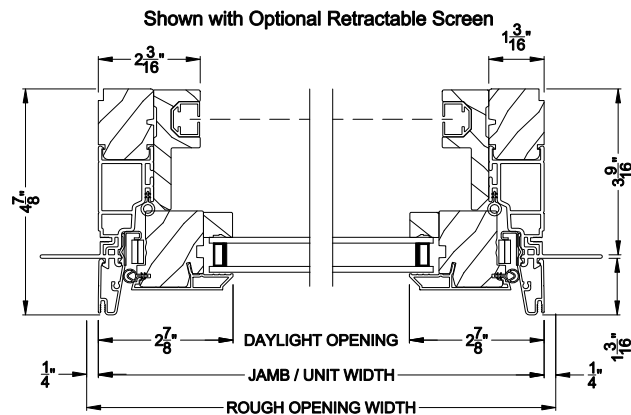

CONTEMPORARY AWNING WINDOW (8217)

Vertical Section - Manual Push Out

CONTEMPORARY AWNING WINDOW (8217)

Horizontal Section - Manual Push Out

Note: All dimensions are approximate. Weather Shield reserves the right to change specifications without notice.

CONTEMPORARY AWNING WINDOW (8217)

Vertical Section - Manual Push Out - 6-9/16" jamb

CONTEMPORARY AWNING WINDOW (8217)

Horizontal Section - Manual Push Out - 6-9/16" jamb

Note: All dimensions are approximate. Weather Shield reserves the right to change specifications without notice.

Shown with Optional Retractable Screen

CONTEMPORARY AWNING WINDOW (8217)

Vertical Section - Manual Push Out - 3-9/16" jamb

CONTEMPORARY AWNING WINDOW (8217)

Horizontal Section - Manual Push Out - 3-9/16" jamb

Note: All dimensions are approximate. Weather Shield reserves the right to change specifications without notice.