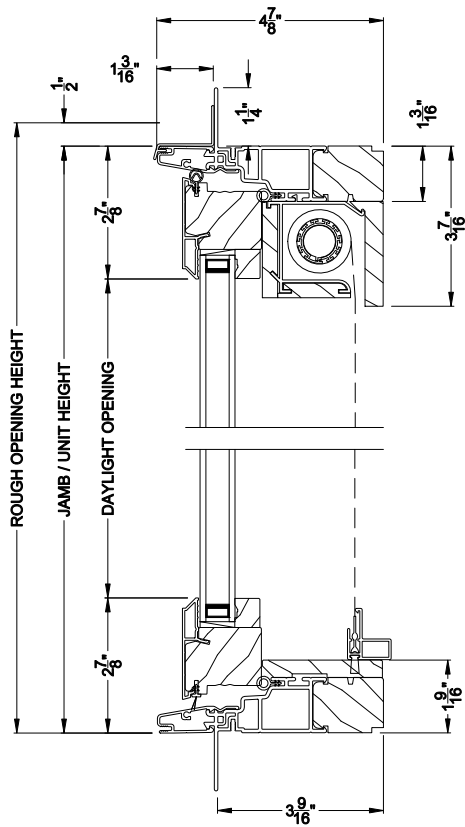

CONTEMPORARY AWNING WINDOW (8217)

Vertical Section - Manual Push Out

CONTEMPORARY AWNING WINDOW (8217)

Horizontal Section - Manual Push Out

Note: All dimensions are approximate. Weather Shield reserves the right to change specifications without notice.

CONTEMPORARY AWNING WINDOW (8217)

Vertical Section - Manual Push Out - 6-9/16" jamb

CONTEMPORARY AWNING WINDOW (8217)

Horizontal Section - Manual Push Out - 6-9/16" jamb

Note: All dimensions are approximate. Weather Shield reserves the right to change specifications without notice.

Shown with Optional Retractable Screen

CONTEMPORARY AWNING WINDOW (8217)

Vertical Section - Manual Push Out - 3-9/16" jamb

CONTEMPORARY AWNING WINDOW (8217)

Horizontal Section - Manual Push Out - 3-9/16" jamb

Note: All dimensions are approximate. Weather Shield reserves the right to change specifications without notice.