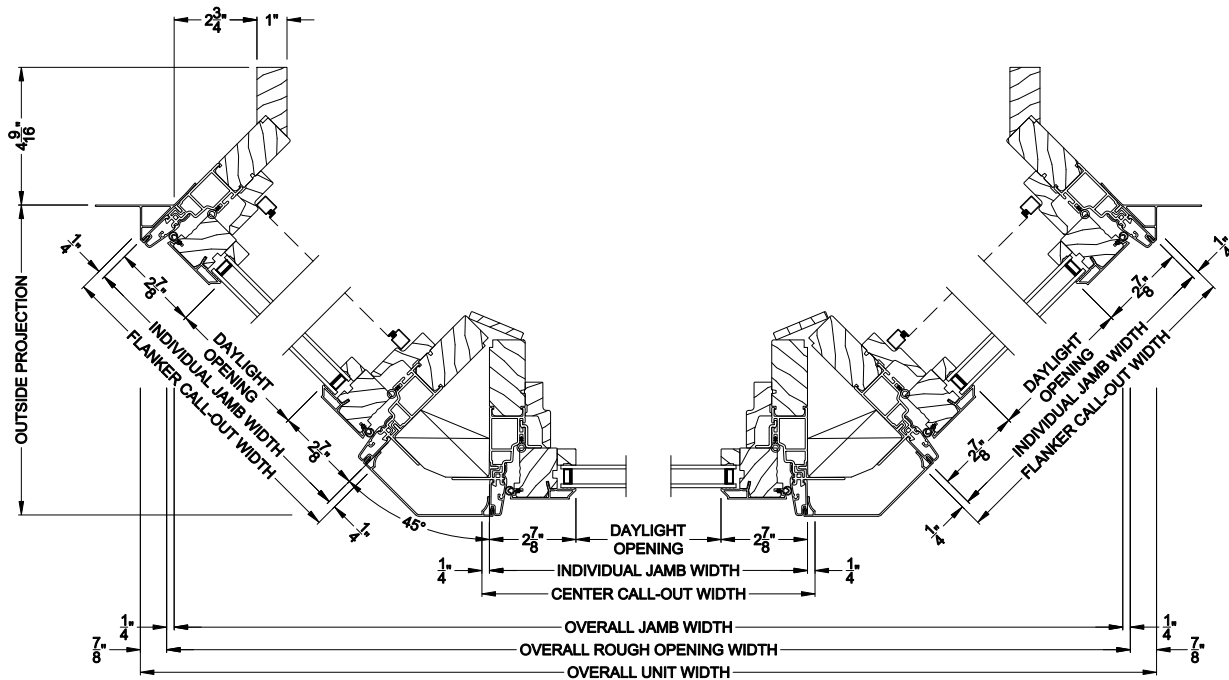

Weather Shield® Contemporary Collection™

Casement Windows CROSS SECTION DETAILS

CONTEMPORARY CASEMENT 45° A-BAY (8211)
Vertical Section - Operating flanker

CONTEMPORARY CASEMENT 45° A-BAY (8211)
Vertical Section - Picture center

CONTEMPORARY CASEMENT 45° A-BAY (8211)
Horizontal Section - Standard Jamb

Note: All dimensions are approximate. Weather Shield reserves the right to change specifications without notice.

Weather Shield®

Contemporary Collection™

Casement Windows

CROSS SECTION DETAILS

CONTEMPORARY CASEMENT 45° A-BAY (8211)
Vertical Section - Operating flanker

CONTEMPORARY CASEMENT 45° A-BAY (8211)
Vertical Section - Picture center

CONTEMPORARY CASEMENT 45° A-BAY (8211)
Horizontal Section - Retrofit Jamb

Note: All dimensions are approximate. Weather Shield reserves the right to change specifications without notice.