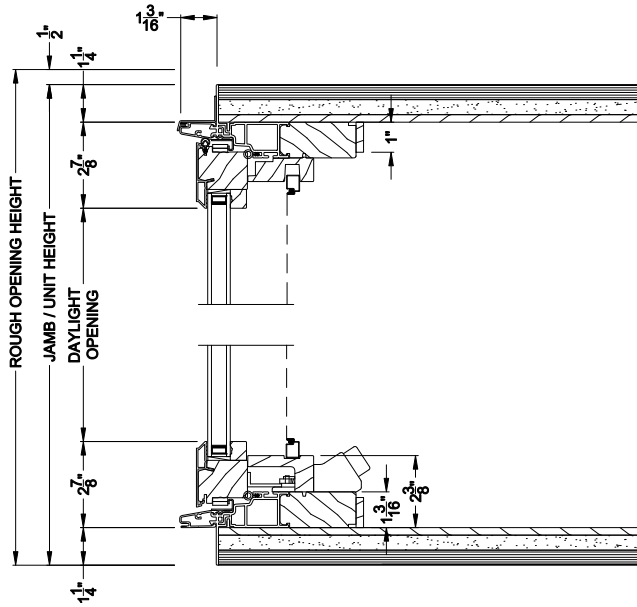

Weather Shield® Contemporary Collection™

Casement Windows CROSS SECTION DETAILS

CONTEMPORARY CASEMENT 45° A-BAY (8211)
Vertical Section - Operating flanker

CONTEMPORARY CASEMENT 45° A-BAY (8211)
Vertical Section - Picture center

CONTEMPORARY CASEMENT 45° A-BAY (8211)
Horizontal Section - Standard Jamb

Note: All dimensions are approximate. Weather Shield reserves the right to change specifications without notice.

Weather Shield®

Contemporary Collection™

Casement Windows

CROSS SECTION DETAILS

CONTEMPORARY CASEMENT 45° A-BAY (8211)
Vertical Section - Operating flanker

CONTEMPORARY CASEMENT 45° A-BAY (8211)
Vertical Section - Picture center

CONTEMPORARY CASEMENT 45° A-BAY (8211)
Horizontal Section - Retrofit Jamb

Note: All dimensions are approximate. Weather Shield reserves the right to change specifications without notice.