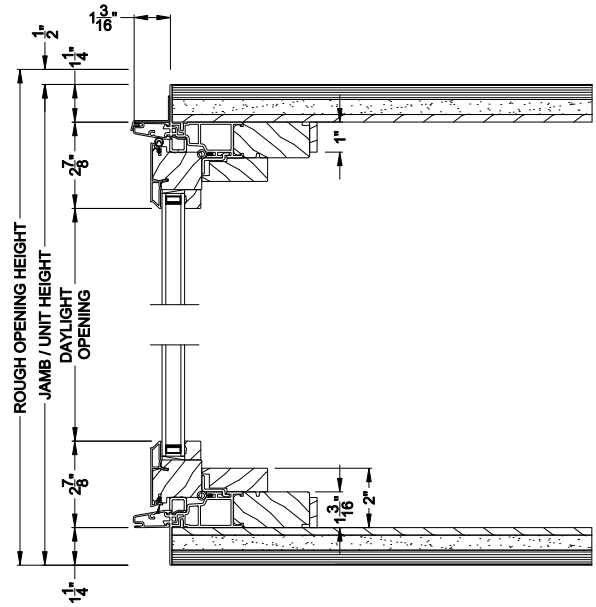

Weather Shield® Contemporary Collection™

Casement Windows CROSS SECTION DETAILS

CONTEMPORARY CASEMENT 45° A-BAY (8211)
Vertical Section - Operating flanker

CONTEMPORARY CASEMENT 45° A-BAY (8211)
Vertical Section - Picture center

CONTEMPORARY CASEMENT 45° A-BAY (8211)
Horizontal Section - Standard Jamb

Note: All dimensions are approximate. Weather Shield reserves the right to change specifications without notice.

Weather Shield®

Contemporary Collection™

Casement Windows

CROSS SECTION DETAILS

CONTEMPORARY CASEMENT 45° A-BAY (8211)
Vertical Section - Operating flanker

CONTEMPORARY CASEMENT 45° A-BAY (8211)
Vertical Section - Picture center

CONTEMPORARY CASEMENT 45° A-BAY (8211)
Horizontal Section - Retrofit Jamb

Note: All dimensions are approximate. Weather Shield reserves the right to change specifications without notice.