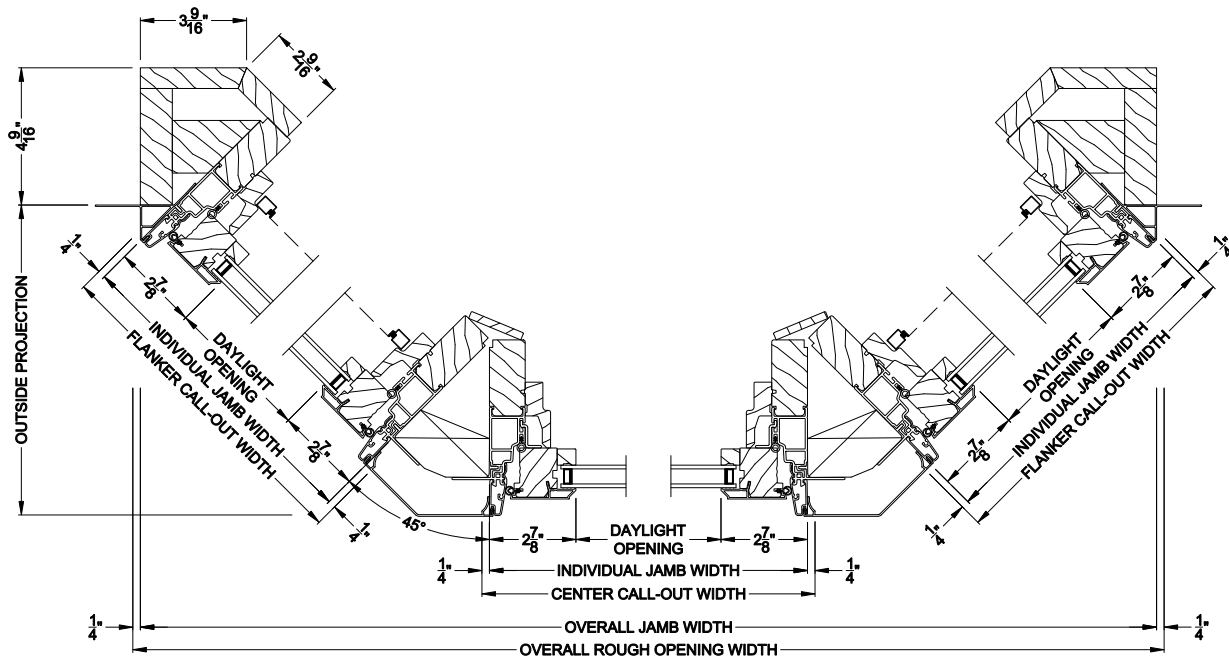

Weather Shield® Contemporary Collection™

Casement Windows CROSS SECTION DETAILS

CONTEMPORARY CASEMENT 45° A-BAY (8211)
Vertical Section - Operating flanker

CONTEMPORARY CASEMENT 45° A-BAY (8211)
Vertical Section - Picture center

CONTEMPORARY CASEMENT 45° A-BAY (8211)
Horizontal Section - Standard Jamb

Note: All dimensions are approximate. Weather Shield reserves the right to change specifications without notice.

Weather Shield®

Contemporary Collection™

Casement Windows

CROSS SECTION DETAILS

CONTEMPORARY CASEMENT 45° A-BAY (8211)
Vertical Section - Operating flanker

CONTEMPORARY CASEMENT 45° A-BAY (8211)
Vertical Section - Picture center

CONTEMPORARY CASEMENT 45° A-BAY (8211)
Horizontal Section - Retrofit Jamb

Note: All dimensions are approximate. Weather Shield reserves the right to change specifications without notice.