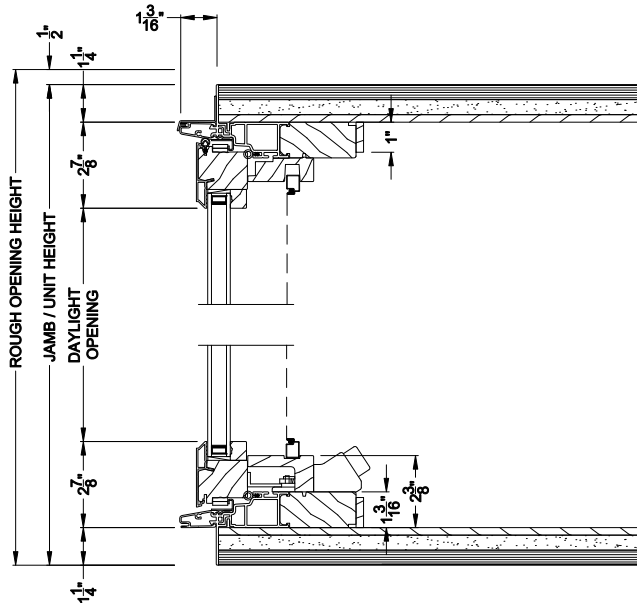

Weather Shield® Contemporary Collection™

Casement Windows CROSS SECTION DETAILS

CONTEMPORARY CASEMENT 45° A-BAY (8211)
Vertical Section - Operating flanker

CONTEMPORARY CASEMENT 45° A-BAY (8211)
Vertical Section - Picture center

CONTEMPORARY CASEMENT 45° A-BAY (8211)
Horizontal Section - Standard Jamb

Note: All dimensions are approximate. Weather Shield reserves the right to change specifications without notice.

Weather Shield®

Contemporary Collection™

Casement Windows

CROSS SECTION DETAILS

CONTEMPORARY CASEMENT 45° A-BAY (8211)
Vertical Section - Operating flanker

CONTEMPORARY CASEMENT 45° A-BAY (8211)
Vertical Section - Picture center

CONTEMPORARY CASEMENT 45° A-BAY (8211)
Horizontal Section - Retrofit Jamb

Note: All dimensions are approximate. Weather Shield reserves the right to change specifications without notice.