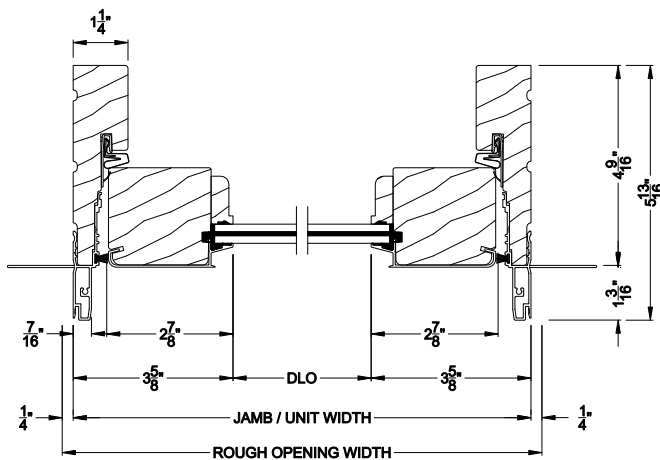

Weather Shield™

Premium Series Coastal - SG

Hinged Patio Doors

CROSS SECTION DETAILS

PREMIUM COASTAL SG OUTSWING SIDELITE (1606)
Vertical Section - Standard Sill 2-1/4" Panel

PREMIUM COASTAL SG OUTSWING SIDELITE
Vertical Section - ADA Sill 2-1/4" Panel

PREMIUM COASTAL IG OUTSWING SIDELITE (1606)
Horizontal Section - 2-1/4" Panel

PREMIUM COASTAL IG OUTSWING SIDELITE
Vertical Mull Section - 2-1/4" Panel 2" LVL

Note: All dimensions are approximate. Weather Shield reserves the right to change specifications without notice.

Weather Shield™

Premium Series Coastal - SG

Hinged Patio Doors

CROSS SECTION DETAILS

PREMIUM COASTAL IG OUTSWING SIDELITE (1606)
Vertical Section - Standard Sill - 2-1/4" Panel 6-9/16" Jamb

PREMIUM COASTAL IG OUTSWING SIDELITE
Vertical Section - ADA Sill - 6-9/16" Jamb

PREMIUM COASTAL IG OUTSWING SIDELITE (1606)
Horizontal Section - 2-1/4" Panel 6-9/16" Jamb

PREMIUM COASTAL IG OUTSWING SIDELITE
Vertical Mull Section - 2-1/4" Panel 2" LVL

Note: All dimensions are approximate. Weather Shield reserves the right to change specifications without notice.