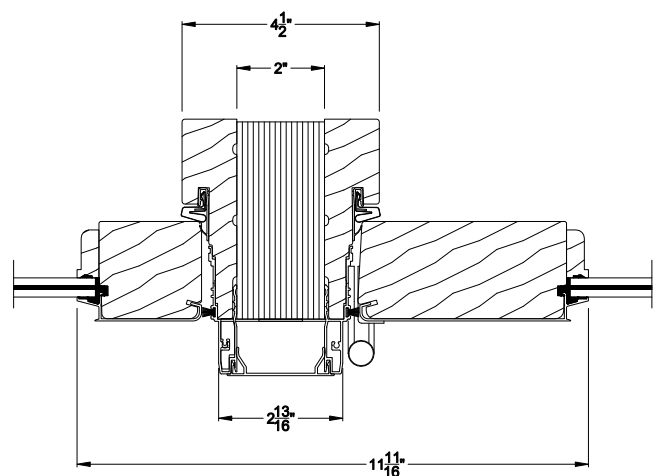

Weather Shield™

Premium Series Coastal - SG

Hinged Patio Doors

CROSS SECTION DETAILS

PREMIUM COASTAL SG OUTSWING SIDELITE (1606)
Vertical Section - Standard Sill 2-1/4" Panel

PREMIUM COASTAL SG OUTSWING SIDELITE
Vertical Section - ADA Sill 2-1/4" Panel

PREMIUM COASTAL IG OUTSWING SIDELITE (1606)
Horizontal Section - 2-1/4" Panel

PREMIUM COASTAL IG OUTSWING SIDELITE
Vertical Mull Section - 2-1/4" Panel 2" LVL

Note: All dimensions are approximate. Weather Shield reserves the right to change specifications without notice.

Weather Shield™

Premium Series Coastal - SG

Hinged Patio Doors

CROSS SECTION DETAILS

PREMIUM COASTAL IG OUTSWING SIDELITE (1606)
Vertical Section - Standard Sill - 2-1/4" Panel 6-9/16" Jamb

PREMIUM COASTAL IG OUTSWING SIDELITE
Vertical Section - ADA Sill - 6-9/16" Jamb

PREMIUM COASTAL IG OUTSWING SIDELITE (1606)
Horizontal Section - 2-1/4" Panel 6-9/16" Jamb

PREMIUM COASTAL IG OUTSWING SIDELITE
Vertical Mull Section - 2-1/4" Panel 2" LVL

Note: All dimensions are approximate. Weather Shield reserves the right to change specifications without notice.