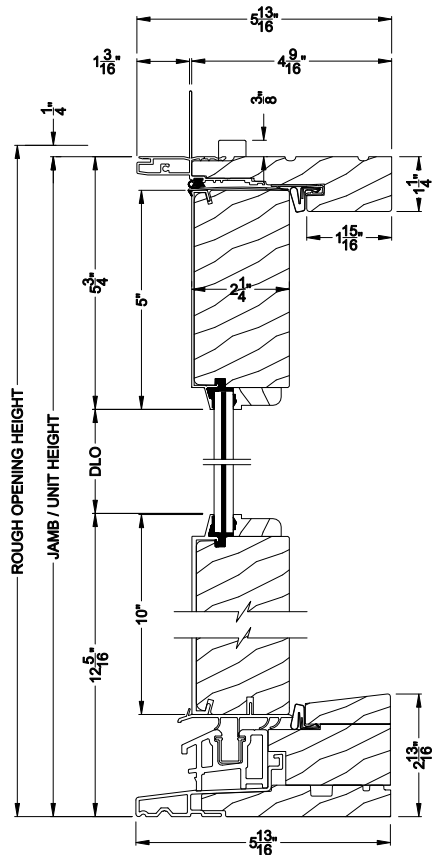

PREMIUM COASTAL IG OUTSWING SIDELITE (1606)
Horizontal Section - 2-1/4" Panel

PREMIUM COASTAL IG OUTSWING SIDELITE
Vertical Mull Section - 2-1/4" Panel 2" LVL

Note: All dimensions are approximate. Weather Shield reserves the right to change specifications without notice.

Weather Shield™

Premium Series Coastal - SG

Hinged Patio Doors

CROSS SECTION DETAILS

PREMIUM COASTAL IG OUTSWING SIDELITE (1606)
Vertical Section - Standard Sill - 2-1/4" Panel 6-9/16" Jamb

PREMIUM COASTAL IG OUTSWING SIDELITE
Vertical Section - ADA Sill - 6-9/16" Jamb

PREMIUM COASTAL IG OUTSWING SIDELITE (1606)
Horizontal Section - 2-1/4" Panel 6-9/16" Jamb

PREMIUM COASTAL IG OUTSWING SIDELITE
Vertical Mull Section - 2-1/4" Panel 2" LVL

Note: All dimensions are approximate. Weather Shield reserves the right to change specifications without notice.