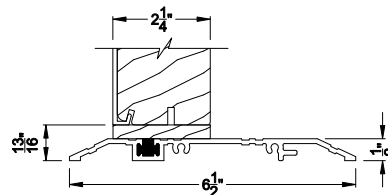

Weather Shield™

Premium Series Coastal - SG

Hinged Patio Doors

CROSS SECTION DETAILS

PREMIUM COASTAL SG OUTSWING SIDELITE (1606)
Vertical Section - Standard Sill 2-1/4" Panel

PREMIUM COASTAL SG OUTSWING SIDELITE
Vertical Section - ADA Sill 2-1/4" Panel

PREMIUM COASTAL IG OUTSWING SIDELITE (1606)
Horizontal Section - 2-1/4" Panel

PREMIUM COASTAL IG OUTSWING SIDELITE
Vertical Mull Section - 2-1/4" Panel 2" LVL

Note: All dimensions are approximate. Weather Shield reserves the right to change specifications without notice.

Weather Shield™

Premium Series Coastal - SG

Hinged Patio Doors

CROSS SECTION DETAILS

PREMIUM COASTAL IG OUTSWING SIDELITE (1606)
Vertical Section - Standard Sill - 2-1/4" Panel 6-9/16" Jamb

PREMIUM COASTAL IG OUTSWING SIDELITE
Vertical Section - ADA Sill - 6-9/16" Jamb

PREMIUM COASTAL IG OUTSWING SIDELITE (1606)
Horizontal Section - 2-1/4" Panel 6-9/16" Jamb

PREMIUM COASTAL IG OUTSWING SIDELITE
Vertical Mull Section - 2-1/4" Panel 2" LVL

Note: All dimensions are approximate. Weather Shield reserves the right to change specifications without notice.