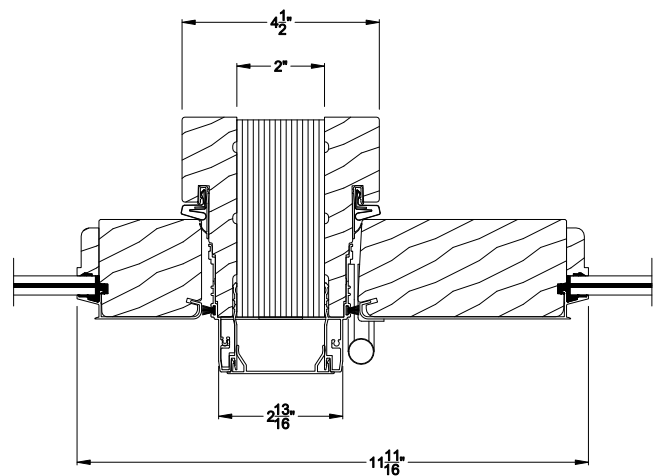

PREMIUM COASTAL IG OUTSWING SIDELITE (1606)
Horizontal Section - 2-1/4" Panel

PREMIUM COASTAL IG OUTSWING SIDELITE
Vertical Mull Section - 2-1/4" Panel 2" LVL

Note: All dimensions are approximate. Weather Shield reserves the right to change specifications without notice.

Weather Shield™

Premium Series Coastal - SG

Hinged Patio Doors

CROSS SECTION DETAILS

PREMIUM COASTAL IG OUTSWING SIDELITE (1606)
Vertical Section - Standard Sill - 2-1/4" Panel 6-9/16" Jamb

PREMIUM COASTAL IG OUTSWING SIDELITE
Vertical Section - ADA Sill - 6-9/16" Jamb

PREMIUM COASTAL IG OUTSWING SIDELITE (1606)
Horizontal Section - 2-1/4" Panel 6-9/16" Jamb

PREMIUM COASTAL IG OUTSWING SIDELITE
Vertical Mull Section - 2-1/4" Panel 2" LVL

Note: All dimensions are approximate. Weather Shield reserves the right to change specifications without notice.