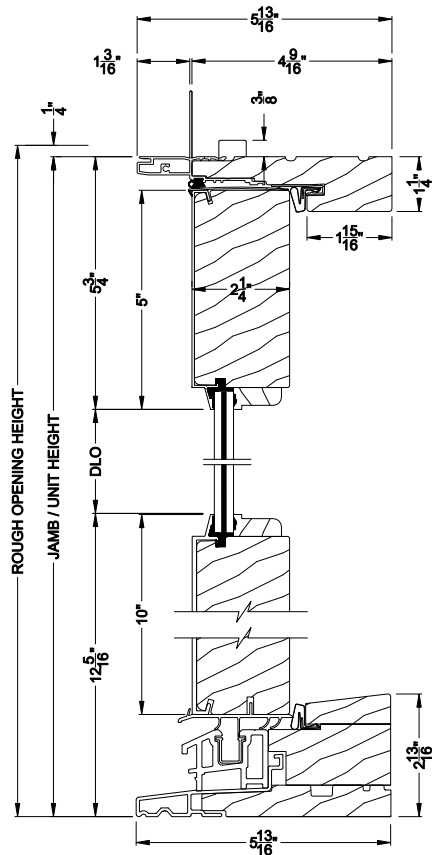

Weather Shield™

Premium Series Coastal - SG

Hinged Patio Doors

CROSS SECTION DETAILS

PREMIUM COASTAL SG OUTSWING SIDELITE (1606)
Vertical Section - Standard Sill 2-1/4" Panel

PREMIUM COASTAL SG OUTSWING SIDELITE
Vertical Section - ADA Sill 2-1/4" Panel

PREMIUM COASTAL IG OUTSWING SIDELITE (1606)
Horizontal Section - 2-1/4" Panel

PREMIUM COASTAL IG OUTSWING SIDELITE
Vertical Mull Section - 2-1/4" Panel 2" LVL

Note: All dimensions are approximate. Weather Shield reserves the right to change specifications without notice.

Weather Shield™

Premium Series Coastal - SG

Hinged Patio Doors

CROSS SECTION DETAILS

PREMIUM COASTAL IG OUTSWING SIDELITE (1606)
Vertical Section - Standard Sill - 2-1/4" Panel 6-9/16" Jamb

PREMIUM COASTAL IG OUTSWING SIDELITE
Vertical Section - ADA Sill - 6-9/16" Jamb

PREMIUM COASTAL IG OUTSWING SIDELITE (1606)
Horizontal Section - 2-1/4" Panel 6-9/16" Jamb

PREMIUM COASTAL IG OUTSWING SIDELITE
Vertical Mull Section - 2-1/4" Panel 2" LVL

Note: All dimensions are approximate. Weather Shield reserves the right to change specifications without notice.