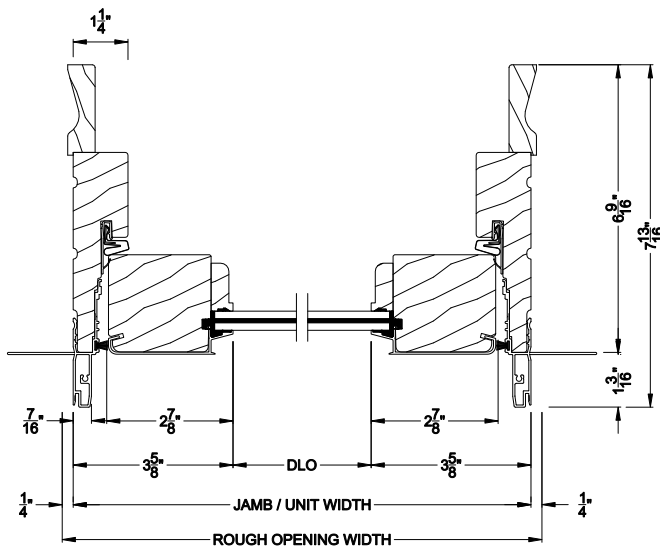

PREMIUM COASTAL IG OUTSWING SIDELITE (1606)
Horizontal Section - 2-1/4" Panel

PREMIUM COASTAL IG OUTSWING SIDELITE
Vertical Mull Section - 2-1/4" Panel 2" LVL

Note: All dimensions are approximate. Weather Shield reserves the right to change specifications without notice.

Weather Shield™

Premium Series Coastal - SG

Hinged Patio Doors

CROSS SECTION DETAILS

PREMIUM COASTAL IG OUTSWING SIDELITE (1606)
Vertical Section - Standard Sill - 2-1/4" Panel 6-9/16" Jamb

PREMIUM COASTAL IG OUTSWING SIDELITE
Vertical Section - ADA Sill - 6-9/16" Jamb

PREMIUM COASTAL IG OUTSWING SIDELITE (1606)
Horizontal Section - 2-1/4" Panel 6-9/16" Jamb

PREMIUM COASTAL IG OUTSWING SIDELITE
Vertical Mull Section - 2-1/4" Panel 2" LVL

Note: All dimensions are approximate. Weather Shield reserves the right to change specifications without notice.