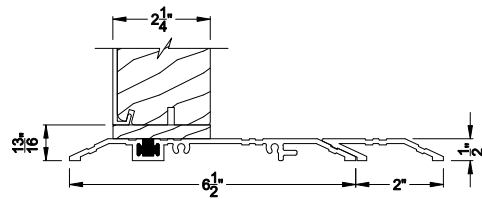

PREMIUM COASTAL IG OUTSWING SIDELITE (1606)
Horizontal Section - 2-1/4" Panel

PREMIUM COASTAL IG OUTSWING SIDELITE
Vertical Mull Section - 2-1/4" Panel 2" LVL

Note: All dimensions are approximate. Weather Shield reserves the right to change specifications without notice.

Weather Shield™

Premium Series Coastal - SG

Hinged Patio Doors

CROSS SECTION DETAILS

PREMIUM COASTAL IG OUTSWING SIDELITE (1606)
Vertical Section - Standard Sill - 2-1/4" Panel 6-9/16" Jamb

PREMIUM COASTAL IG OUTSWING SIDELITE
Vertical Section - ADA Sill - 6-9/16" Jamb

PREMIUM COASTAL IG OUTSWING SIDELITE (1606)
Horizontal Section - 2-1/4" Panel 6-9/16" Jamb

PREMIUM COASTAL IG OUTSWING SIDELITE
Vertical Mull Section - 2-1/4" Panel 2" LVL

Note: All dimensions are approximate. Weather Shield reserves the right to change specifications without notice.