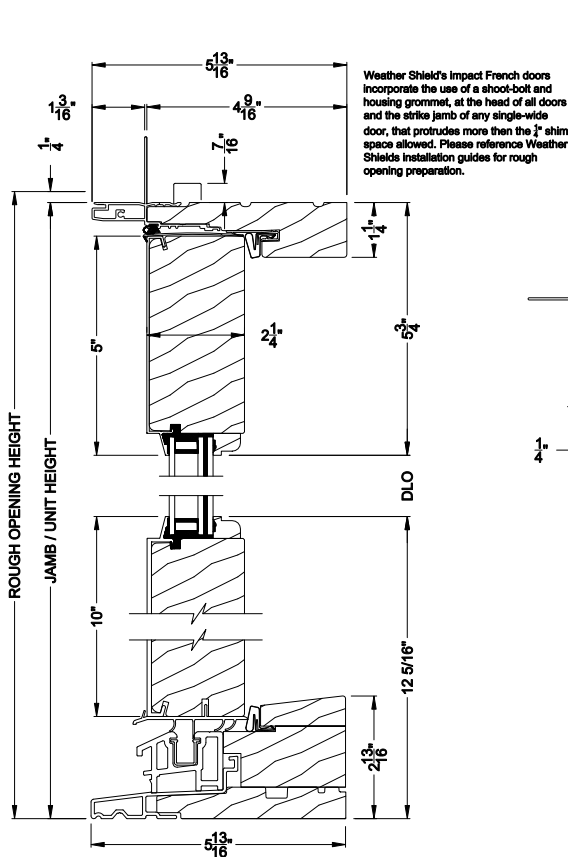

Weather Shield®

Premium Coastal™ - IG

Hinged Patio Doors

CROSS SECTION DETAILS

PREMIUM COASTAL OUTSWING DOOR (1606)
Vertical Section - Standard Sil, 2-1/4\" Panel

PREMIUM COASTAL OUTSWING DOOR (1606)
Horizontal Section - Single Door, 2-1/4\" Panel

PREMIUM COASTAL OUTSWING DOOR (1606)
Vertical Section - ADA Sill, 2-1/4\" Panel

PREMIUM COASTAL FRENCH OUTSWING DOOR (1606)
Horizontal Section - Double Door, 2-1/4\" Panel

Note: All dimensions are approximate. Weather Shield reserves the right to change specifications without notice.

Weather Shield®

Premium Coastal™ - IG

Hinged Patio Doors

CROSS SECTION DETAILS

PREMIUM COASTAL OUTSWING DOOR (1606)
Vertical Section - Standard Sill, 2-1/4" Panel - 6-9/16" jamb

PREMIUM COASTAL OUTSWING DOOR (1606)
Horizontal Section - Single Door, 2-1/4" Panel - 6-9/16" jamb

PREMIUM COASTAL OUTSWING DOOR (1606)
Vertical Section - ADA Sill, 2-1/4" Panel

PREMIUM COASTAL FRENCH OUTSWING DOOR (1606)
Horizontal Section - Double Door, 2-1/4" Panel - 6-9/16" jamb

Note: All dimensions are approximate. Weather Shield reserves the right to change specifications without notice.