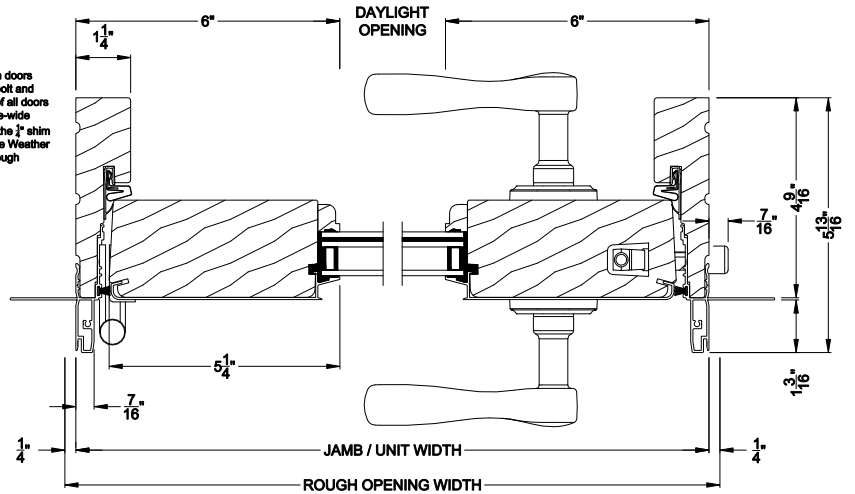

Weather Shield®

Premium Coastal™ - IG

Hinged Patio Doors

CROSS SECTION DETAILS

PREMIUM COASTAL OUTSWING DOOR (1606)
Vertical Section - Standard Sil, 2-1/4\" Panel

PREMIUM COASTAL OUTSWING DOOR (1606)
Horizontal Section - Single Door, 2-1/4\" Panel

PREMIUM COASTAL OUTSWING DOOR (1606)
Vertical Section - ADA Sill, 2-1/4\" Panel

PREMIUM COASTAL FRENCH OUTSWING DOOR (1606)
Horizontal Section - Double Door, 2-1/4\" Panel

Note: All dimensions are approximate. Weather Shield reserves the right to change specifications without notice.

Weather Shield®

Premium Coastal™ - IG

Hinged Patio Doors

CROSS SECTION DETAILS

PREMIUM COASTAL OUTSWING DOOR (1606)
Vertical Section - Standard Sill, 2-1/4" Panel - 6-9/16" jamb

PREMIUM COASTAL OUTSWING DOOR (1606)
Horizontal Section - Single Door, 2-1/4" Panel - 6-9/16" jamb

PREMIUM COASTAL OUTSWING DOOR (1606)
Vertical Section - ADA Sill, 2-1/4" Panel

PREMIUM COASTAL FRENCH OUTSWING DOOR (1606)
Horizontal Section - Double Door, 2-1/4" Panel - 6-9/16" jamb

Note: All dimensions are approximate. Weather Shield reserves the right to change specifications without notice.