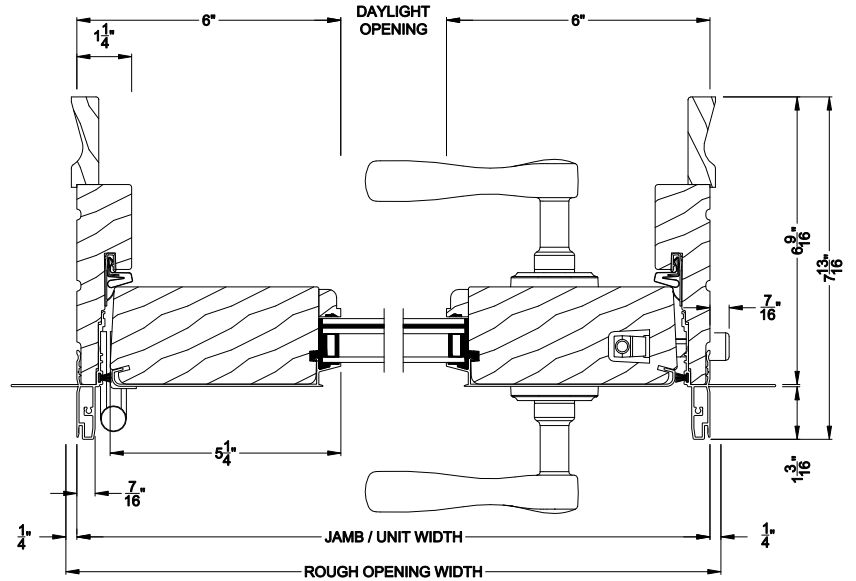

PREMIUM COASTAL OUTSWING DOOR (1606)
Vertical Section - ADA Sill, 2-1/4\" Panel

PREMIUM COASTAL FRENCH OUTSWING DOOR (1606)
Horizontal Section - Double Door, 2-1/4\" Panel

Note: All dimensions are approximate. Weather Shield reserves the right to change specifications without notice.

Weather Shield®

Premium Coastal™ - IG

Hinged Patio Doors

CROSS SECTION DETAILS

PREMIUM COASTAL OUTSWING DOOR (1606)
Vertical Section - Standard Sill, 2-1/4" Panel - 6-9/16" jamb

PREMIUM COASTAL OUTSWING DOOR (1606)
Horizontal Section - Single Door, 2-1/4" Panel - 6-9/16" jamb

PREMIUM COASTAL OUTSWING DOOR (1606)
Vertical Section - ADA Sill, 2-1/4" Panel

PREMIUM COASTAL FRENCH OUTSWING DOOR (1606)
Horizontal Section - Double Door, 2-1/4" Panel - 6-9/16" jamb

Note: All dimensions are approximate. Weather Shield reserves the right to change specifications without notice.