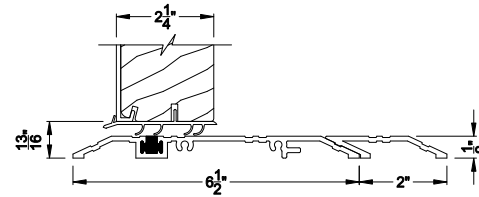

PREMIUM COASTAL OUTSWING DOOR (1606)
Vertical Section - ADA Sill, 2-1/4\" Panel

PREMIUM COASTAL FRENCH OUTSWING DOOR (1606)
Horizontal Section - Double Door, 2-1/4\" Panel

Note: All dimensions are approximate. Weather Shield reserves the right to change specifications without notice.

Weather Shield®

Premium Coastal™ - IG

Hinged Patio Doors

CROSS SECTION DETAILS

PREMIUM COASTAL OUTSWING DOOR (1606)
Vertical Section - Standard Sill, 2-1/4" Panel - 6-9/16" jamb

PREMIUM COASTAL OUTSWING DOOR (1606)
Horizontal Section - Single Door, 2-1/4" Panel - 6-9/16" jamb

PREMIUM COASTAL OUTSWING DOOR (1606)
Vertical Section - ADA Sill, 2-1/4" Panel

PREMIUM COASTAL FRENCH OUTSWING DOOR (1606)
Horizontal Section - Double Door, 2-1/4" Panel - 6-9/16" jamb

Note: All dimensions are approximate. Weather Shield reserves the right to change specifications without notice.