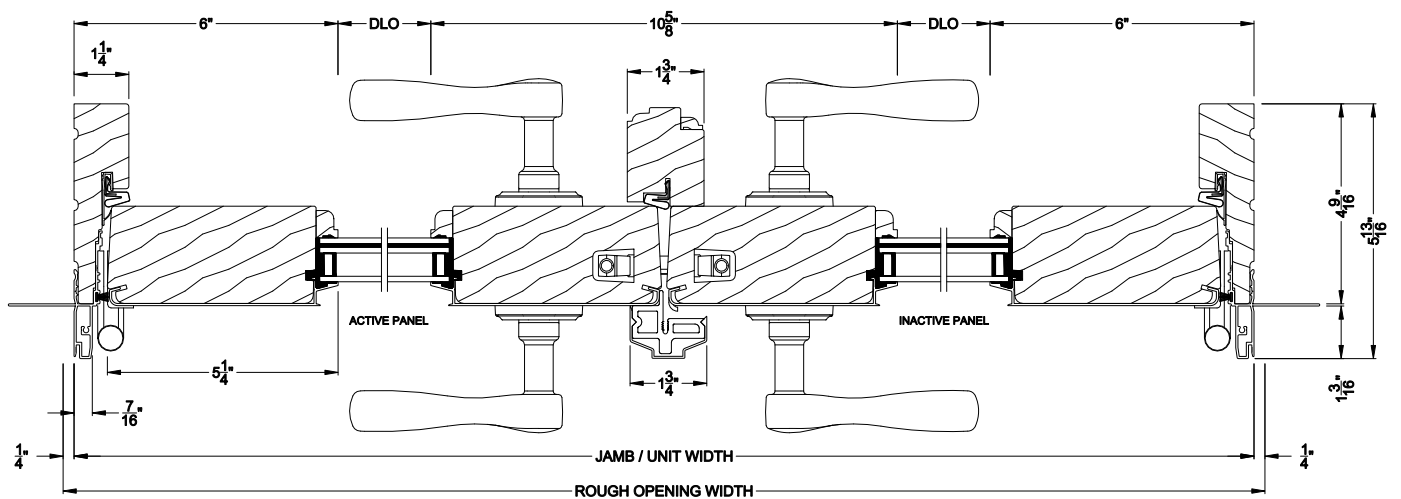

Weather Shield®

Premium Coastal™ - IG

Hinged Patio Doors

CROSS SECTION DETAILS

PREMIUM COASTAL OUTSWING DOOR (1606)
Vertical Section - Standard Sil, 2-1/4\" Panel

PREMIUM COASTAL OUTSWING DOOR (1606)
Horizontal Section - Single Door, 2-1/4\" Panel

PREMIUM COASTAL OUTSWING DOOR (1606)
Vertical Section - ADA Sill, 2-1/4\" Panel

PREMIUM COASTAL FRENCH OUTSWING DOOR (1606)
Horizontal Section - Double Door, 2-1/4\" Panel

Note: All dimensions are approximate. Weather Shield reserves the right to change specifications without notice.

Weather Shield®

Premium Coastal™ - IG

Hinged Patio Doors

CROSS SECTION DETAILS

PREMIUM COASTAL OUTSWING DOOR (1606)
Vertical Section - Standard Sill, 2-1/4" Panel - 6-9/16" jamb

PREMIUM COASTAL OUTSWING DOOR (1606)
Horizontal Section - Single Door, 2-1/4" Panel - 6-9/16" jamb

PREMIUM COASTAL OUTSWING DOOR (1606)
Vertical Section - ADA Sill, 2-1/4" Panel

PREMIUM COASTAL FRENCH OUTSWING DOOR (1606)
Horizontal Section - Double Door, 2-1/4" Panel - 6-9/16" jamb

Note: All dimensions are approximate. Weather Shield reserves the right to change specifications without notice.