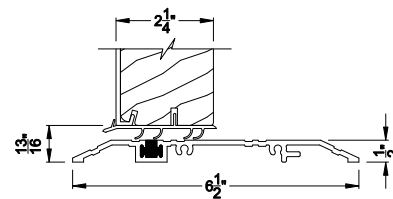

Weather Shield®

Premium Coastal™ - IG

Hinged Patio Doors

CROSS SECTION DETAILS

PREMIUM COASTAL OUTSWING DOOR (1606)
Vertical Section - Standard Sil, 2-1/4\" Panel

PREMIUM COASTAL OUTSWING DOOR (1606)
Horizontal Section - Single Door, 2-1/4\" Panel

PREMIUM COASTAL OUTSWING DOOR (1606)
Vertical Section - ADA Sill, 2-1/4\" Panel

PREMIUM COASTAL FRENCH OUTSWING DOOR (1606)
Horizontal Section - Double Door, 2-1/4\" Panel

Note: All dimensions are approximate. Weather Shield reserves the right to change specifications without notice.

Weather Shield®

Premium Coastal™ - IG

Hinged Patio Doors

CROSS SECTION DETAILS

PREMIUM COASTAL OUTSWING DOOR (1606)
Vertical Section - Standard Sill, 2-1/4" Panel - 6-9/16" jamb

PREMIUM COASTAL OUTSWING DOOR (1606)
Horizontal Section - Single Door, 2-1/4" Panel - 6-9/16" jamb

PREMIUM COASTAL OUTSWING DOOR (1606)
Vertical Section - ADA Sill, 2-1/4" Panel

PREMIUM COASTAL FRENCH OUTSWING DOOR (1606)
Horizontal Section - Double Door, 2-1/4" Panel - 6-9/16" jamb

Note: All dimensions are approximate. Weather Shield reserves the right to change specifications without notice.