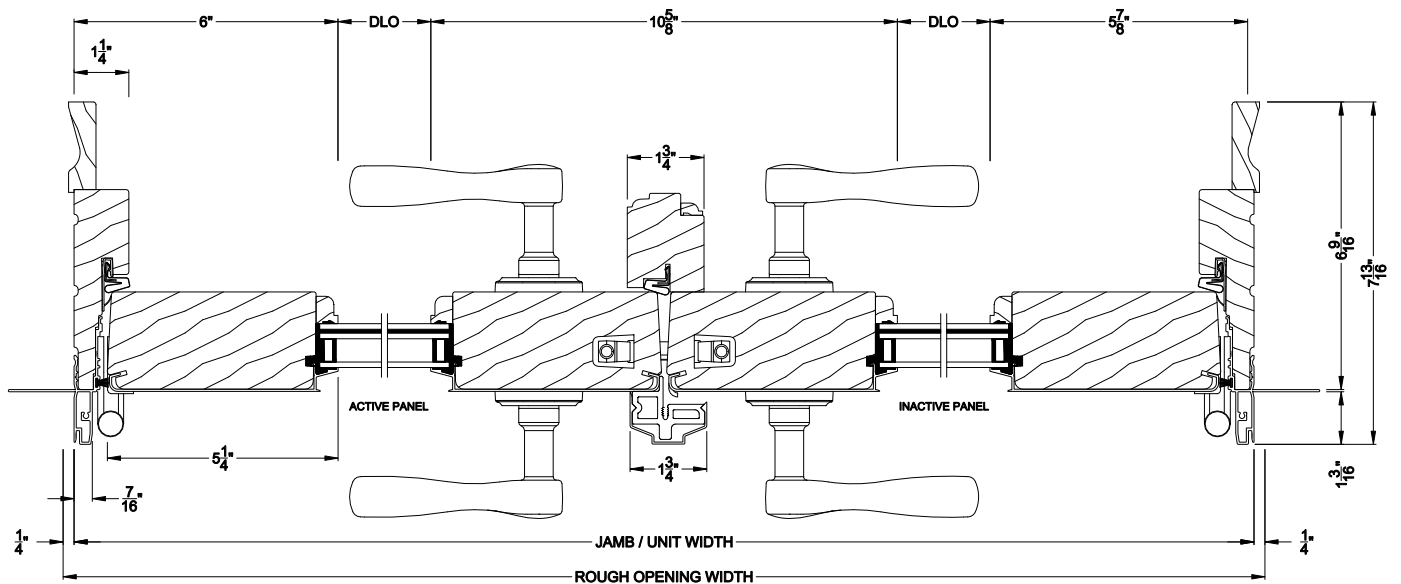

PREMIUM COASTAL OUTSWING DOOR (1606)
Vertical Section - ADA Sill, 2-1/4\" Panel

PREMIUM COASTAL FRENCH OUTSWING DOOR (1606)
Horizontal Section - Double Door, 2-1/4\" Panel

Note: All dimensions are approximate. Weather Shield reserves the right to change specifications without notice.

Weather Shield®

Premium Coastal™ - IG

Hinged Patio Doors

CROSS SECTION DETAILS

PREMIUM COASTAL OUTSWING DOOR (1606)
Vertical Section - Standard Sill, 2-1/4" Panel - 6-9/16" jamb

PREMIUM COASTAL OUTSWING DOOR (1606)
Horizontal Section - Single Door, 2-1/4" Panel - 6-9/16" jamb

PREMIUM COASTAL OUTSWING DOOR (1606)
Vertical Section - ADA Sill, 2-1/4" Panel

PREMIUM COASTAL FRENCH OUTSWING DOOR (1606)
Horizontal Section - Double Door, 2-1/4" Panel - 6-9/16" jamb

Note: All dimensions are approximate. Weather Shield reserves the right to change specifications without notice.