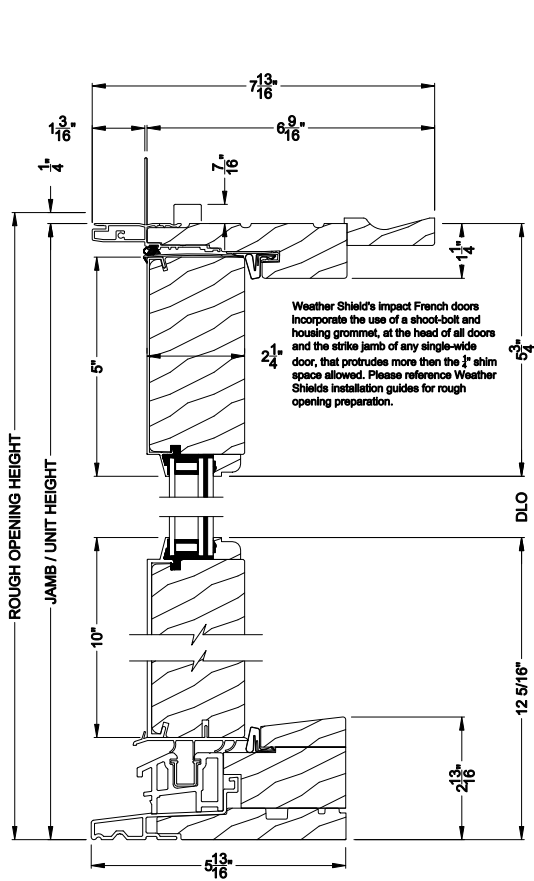

PREMIUM COASTAL OUTSWING DOOR (1606)
Vertical Section - ADA Sill, 2-1/4\" Panel

PREMIUM COASTAL FRENCH OUTSWING DOOR (1606)
Horizontal Section - Double Door, 2-1/4\" Panel

Note: All dimensions are approximate. Weather Shield reserves the right to change specifications without notice.

Weather Shield®

Premium Coastal™ - IG

Hinged Patio Doors

CROSS SECTION DETAILS

PREMIUM COASTAL OUTSWING DOOR (1606)
Vertical Section - Standard Sill, 2-1/4" Panel - 6-9/16" jamb

PREMIUM COASTAL OUTSWING DOOR (1606)
Horizontal Section - Single Door, 2-1/4" Panel - 6-9/16" jamb

PREMIUM COASTAL OUTSWING DOOR (1606)
Vertical Section - ADA Sill, 2-1/4" Panel

PREMIUM COASTAL FRENCH OUTSWING DOOR (1606)
Horizontal Section - Double Door, 2-1/4" Panel - 6-9/16" jamb

Note: All dimensions are approximate. Weather Shield reserves the right to change specifications without notice.