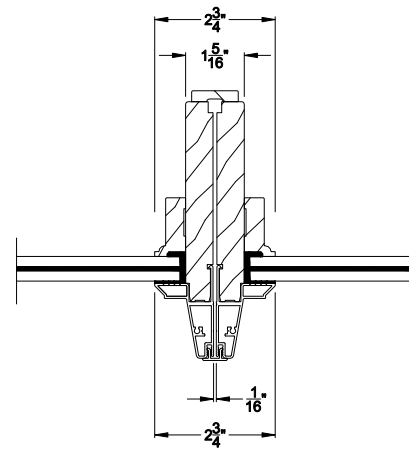

PREMIUM COASTAL SG DIRECT-SET
Vertical Mullion Section

Note: All dimensions are approximate. Weather Shield reserves the right to change specifications without notice.

Weather Shield®

Premium Coastal™ - SG

Slim Frame Direct-Set Windows

CROSS SECTION DETAILS

PREMIUM COASTAL SG DIRECT-SET (1311)
Vertical Section - Slim Frame

PREMIUM COASTAL SG DIRECT-SET (1311)
Horizontal Section - Slim Frame

PREMIUM COASTAL SG DIRECT-SET
Horizontal Mullion Section

Note: All dimensions are approximate. Weather Shield reserves the right to change specifications without notice.