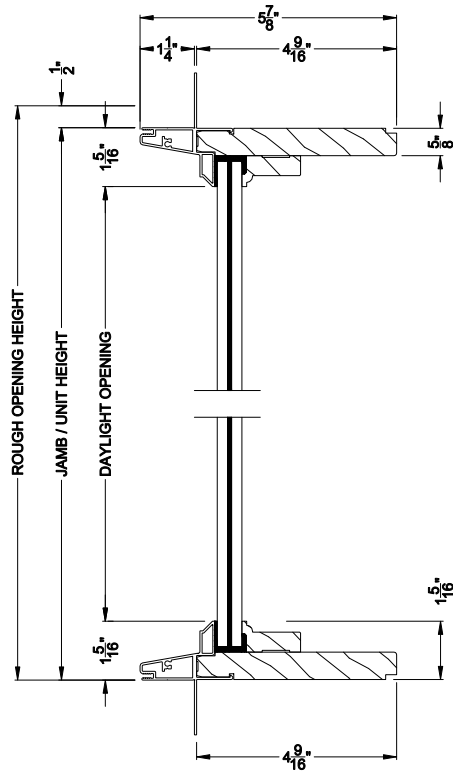

Weather Shield®

Premium Coastal™ - SG

Slim Frame Direct-Set Windows

CROSS SECTION DETAILS

PREMIUM COASTAL SG DIRECT-SET (1311)
Vertical Section - Slim Frame

PREMIUM COASTAL SG DIRECT-SET (1311)
Horizontal Section - Slim Frame

PREMIUM COASTAL SG DIRECT-SET
Vertical Mullion Section

Note: All dimensions are approximate. Weather Shield reserves the right to change specifications without notice.

Weather Shield®

Premium Coastal™ - SG

Slim Frame Direct-Set Windows

CROSS SECTION DETAILS

PREMIUM COASTAL SG DIRECT-SET (1311)
Vertical Section - Slim Frame

PREMIUM COASTAL SG DIRECT-SET (1311)
Horizontal Section - Slim Frame

PREMIUM COASTAL SG DIRECT-SET
Horizontal Mullion Section

Note: All dimensions are approximate. Weather Shield reserves the right to change specifications without notice.