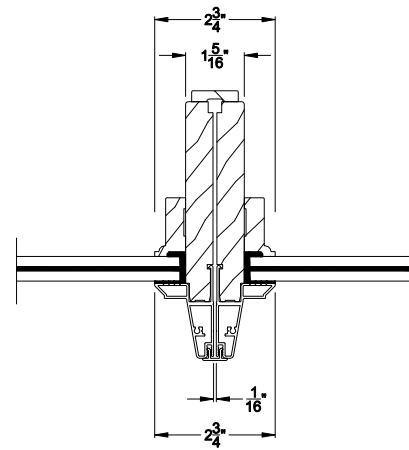

Weather Shield®

Premium Coastal™ - SG

Slim Frame Direct-Set Windows

CROSS SECTION DETAILS

PREMIUM COASTAL SG DIRECT-SET (1311)
Vertical Section - Slim Frame

PREMIUM COASTAL SG DIRECT-SET (1311)
Horizontal Section - Slim Frame

PREMIUM COASTAL SG DIRECT-SET
Vertical Mullion Section

Note: All dimensions are approximate. Weather Shield reserves the right to change specifications without notice.

Weather Shield®

Premium Coastal™ - SG

Slim Frame Direct-Set Windows

CROSS SECTION DETAILS

PREMIUM COASTAL SG DIRECT-SET (1311)
Vertical Section - Slim Frame

PREMIUM COASTAL SG DIRECT-SET (1311)
Horizontal Section - Slim Frame

PREMIUM COASTAL SG DIRECT-SET
Horizontal Mullion Section

Note: All dimensions are approximate. Weather Shield reserves the right to change specifications without notice.