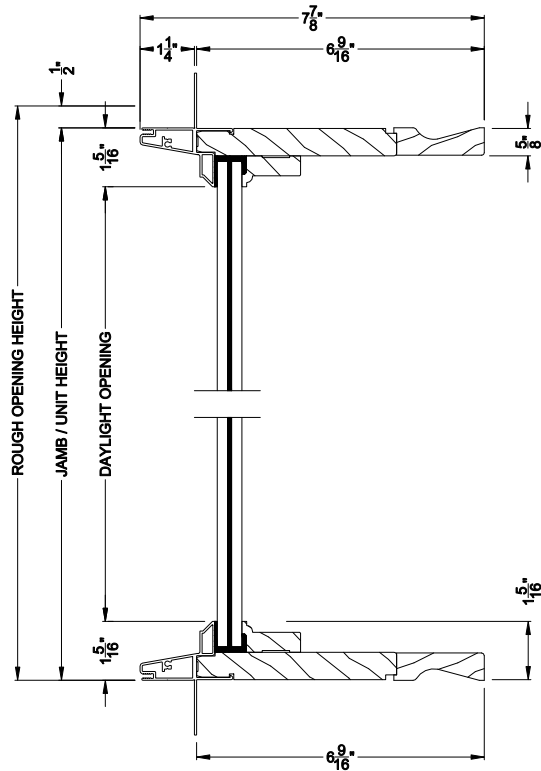

PREMIUM COASTAL SG DIRECT-SET
Vertical Mullion Section

Note: All dimensions are approximate. Weather Shield reserves the right to change specifications without notice.

Weather Shield®

Premium Coastal™ - SG

Slim Frame Direct-Set Windows

CROSS SECTION DETAILS

PREMIUM COASTAL SG DIRECT-SET (1311)
Vertical Section - Slim Frame

PREMIUM COASTAL SG DIRECT-SET (1311)
Horizontal Section - Slim Frame

PREMIUM COASTAL SG DIRECT-SET
Horizontal Mullion Section

Note: All dimensions are approximate. Weather Shield reserves the right to change specifications without notice.