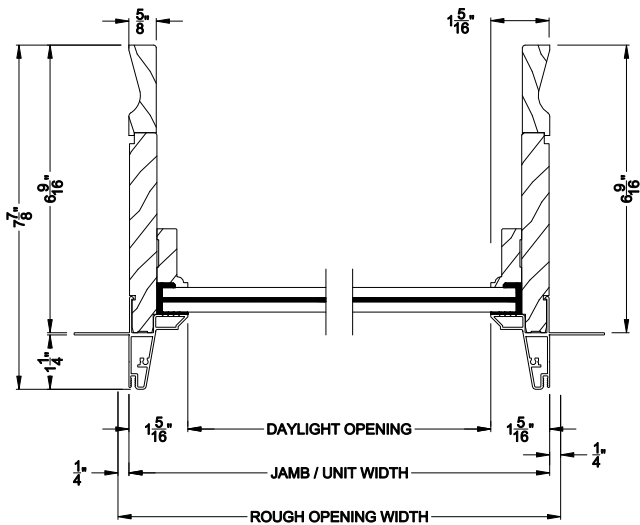

PREMIUM COASTAL SG DIRECT-SET
Vertical Mullion Section

Note: All dimensions are approximate. Weather Shield reserves the right to change specifications without notice.

Weather Shield®

Premium Coastal™ - SG

Slim Frame Direct-Set Windows

CROSS SECTION DETAILS

PREMIUM COASTAL SG DIRECT-SET (1311)
Vertical Section - Slim Frame

PREMIUM COASTAL SG DIRECT-SET (1311)
Horizontal Section - Slim Frame

PREMIUM COASTAL SG DIRECT-SET
Horizontal Mullion Section

Note: All dimensions are approximate. Weather Shield reserves the right to change specifications without notice.