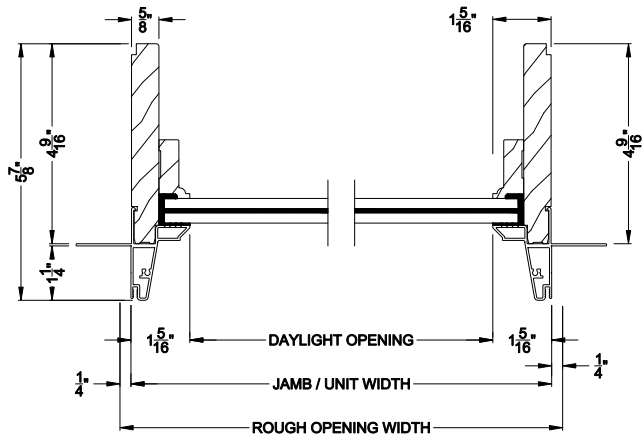

Weather Shield®

Premium Coastal™ - SG

Slim Frame Direct-Set Windows

CROSS SECTION DETAILS

PREMIUM COASTAL SG DIRECT-SET (1311)
Vertical Section - Slim Frame

PREMIUM COASTAL SG DIRECT-SET (1311)
Horizontal Section - Slim Frame

PREMIUM COASTAL SG DIRECT-SET
Vertical Mullion Section

Note: All dimensions are approximate. Weather Shield reserves the right to change specifications without notice.

Weather Shield®

Premium Coastal™ - SG

Slim Frame Direct-Set Windows

CROSS SECTION DETAILS

PREMIUM COASTAL SG DIRECT-SET (1311)
Vertical Section - Slim Frame

PREMIUM COASTAL SG DIRECT-SET (1311)
Horizontal Section - Slim Frame

PREMIUM COASTAL SG DIRECT-SET
Horizontal Mullion Section

Note: All dimensions are approximate. Weather Shield reserves the right to change specifications without notice.