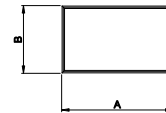

**Eyebrow
with Extended Legs**

**Quarter Eyebrow
with Extended Legs**

**Half Circle
with Extended Legs**

**Quarter Circle
with Extended Legs**

Half Circle

Quarter Circle

Archtop

Quarter Archtop

Full Circle

**Gothic
with Extended Legs**

Diamond

Hexagon

Isosceles Triangle

Right Triangle

Trapezoid

Pentagon

Rectangle

Octagon

Direct-Set Special Shape (1311) Single Glaze

A - Rough Opening Width

B - Rough Opening Height

C - Rough Opening Leg

For availability of sizes and specialty shapes
not shown contact Weather Shield