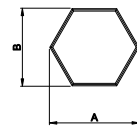

**Eyebrow
with Extended Legs**

**Quarter Eyebrow
with Extended Legs**

**Half Circle
with Extended Legs**

**Quarter Circle
with Extended Legs**

Half Circle

Quarter Circle

Archtop

Quarter Archtop

Full Circle

**Gothic
with Extended Legs**

Diamond

Hexagon

Isosceles Triangle

Right Triangle

Trapezoid

Pentagon

Rectangle

Octagon

Direct-Set Special Shape (1311) Single Glaze

A - Rough Opening Width

B - Rough Opening Height

C - Rough Opening Leg

For availability of sizes and specialty shapes
not shown contact Weather Shield