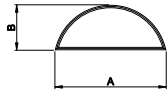

**Eyebrow
with Extended Legs**

**Quarter Eyebrow
with Extended Legs**

**Half Circle
with Extended Legs**

**Quarter Circle
with Extended Legs**

Half Circle

Quarter Circle

Archtop

Quarter Archtop

Full Circle

**Gothic
with Extended Legs**

Diamond

Hexagon

Isosceles Triangle

Right Triangle

Trapezoid

Pentagon

Rectangle

Octagon

Direct-Set Special Shape (1311) Single Glaze

A - Rough Opening Width

B - Rough Opening Height

C - Rough Opening Leg

For availability of sizes and specialty shapes
not shown contact Weather Shield