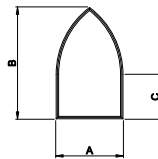

**Eyebrow
with Extended Legs**

**Quarter Eyebrow
with Extended Legs**

**Half Circle
with Extended Legs**

**Quarter Circle
with Extended Legs**

Half Circle

Quarter Circle

Archtop

Quarter Archtop

Full Circle

**Gothic
with Extended Legs**

Diamond

Hexagon

Isosceles Triangle

Right Triangle

Trapezoid

Pentagon

Rectangle

Octagon

Direct-Set Special Shape (1311) Single Glaze

A - Rough Opening Width

B - Rough Opening Height

C - Rough Opening Leg

For availability of sizes and specialty shapes
not shown contact Weather Shield