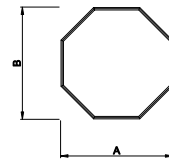

**Eyebrow
with Extended Legs**

**Quarter Eyebrow
with Extended Legs**

**Half Circle
with Extended Legs**

**Quarter Circle
with Extended Legs**

Half Circle

Quarter Circle

Archtop

Quarter Archtop

Full Circle

**Gothic
with Extended Legs**

Diamond

Hexagon

Isosceles Triangle

Right Triangle

Trapezoid

Pentagon

Rectangle

Octagon

Direct-Set Special Shape (1311) Single Glaze

A - Rough Opening Width

B - Rough Opening Height

C - Rough Opening Leg

For availability of sizes and specialty shapes
not shown contact Weather Shield