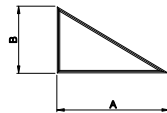

**Eyebrow
with Extended Legs**

**Quarter Eyebrow
with Extended Legs**

**Half Circle
with Extended Legs**

**Quarter Circle
with Extended Legs**

Half Circle

Quarter Circle

Archtop

Quarter Archtop

Full Circle

**Gothic
with Extended Legs**

Diamond

Hexagon

Isosceles Triangle

Right Triangle

Trapezoid

Pentagon

Rectangle

Octagon

Direct-Set Special Shape (1311) Single Glaze

A - Rough Opening Width

B - Rough Opening Height

C - Rough Opening Leg

For availability of sizes and specialty shapes
not shown contact Weather Shield