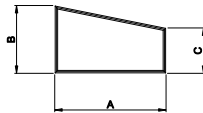

**Eyebrow
with Extended Legs**

**Quarter Eyebrow
with Extended Legs**

**Half Circle
with Extended Legs**

**Quarter Circle
with Extended Legs**

Half Circle

Quarter Circle

Archtop

Quarter Archtop

Full Circle

**Gothic
with Extended Legs**

Diamond

Hexagon

Isosceles Triangle

Right Triangle

Trapezoid

Pentagon

Rectangle

Octagon

Direct-Set Special Shape (1311) Single Glaze

A - Rough Opening Width

B - Rough Opening Height

C - Rough Opening Leg

For availability of sizes and specialty shapes
not shown contact Weather Shield