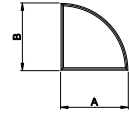

**Eyebrow
with Extended Legs**

**Quarter Eyebrow
with Extended Legs**

**Half Circle
with Extended Legs**

**Quarter Circle
with Extended Legs**

Half Circle

Quarter Circle

Archtop

Quarter Archtop

Rectangle

Octagon

Direct-Set Special Shape (1311) Single Glaze

A - Rough Opening Width

B - Rough Opening Height

C - Rough Opening Leg

For availability of sizes and specialty shapes
not shown contact Weather Shield