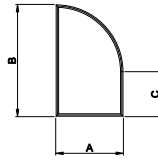

**Eyebrow
with Extended Legs**

**Quarter Eyebrow
with Extended Legs**

**Half Circle
with Extended Legs**

**Quarter Circle
with Extended Legs**

Half Circle

Quarter Circle

Archtop

Quarter Archtop

Full Circle

**Gothic
with Extended Legs**

Diamond

Hexagon

Isosceles Triangle

Right Triangle

Trapezoid

Pentagon

Rectangle

Octagon

Direct-Set Special Shape (1311) Single Glaze

A - Rough Opening Width

B - Rough Opening Height

C - Rough Opening Leg

For availability of sizes and specialty shapes
not shown contact Weather Shield