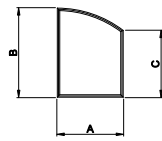

**Eyebrow
with Extended Legs**

**Quarter Eyebrow
with Extended Legs**

**Half Circle
with Extended Legs**

**Quarter Circle
with Extended Legs**

Half Circle

Quarter Circle

Archtop

Quarter Archtop

Full Circle

**Gothic
with Extended Legs**

Diamond

Hexagon

Isosceles Triangle

Right Triangle

Trapezoid

Pentagon

Rectangle

Octagon

Direct-Set Special Shape (1311) Single Glaze

A - Rough Opening Width

B - Rough Opening Height

C - Rough Opening Leg

For availability of sizes and specialty shapes
not shown contact Weather Shield