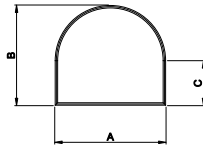

**Eyebrow
with Extended Legs**

**Quarter Eyebrow
with Extended Legs**

**Half Circle
with Extended Legs**

**Quarter Circle
with Extended Legs**

Half Circle

Quarter Circle

Archtop

Quarter Archtop

Rectangle

Octagon

Direct-Set Special Shape (1311) Single Glaze

A - Rough Opening Width

B - Rough Opening Height

C - Rough Opening Leg

For availability of sizes and specialty shapes
not shown contact Weather Shield