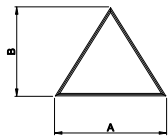

**Eyebrow
with Extended Legs**

**Quarter Eyebrow
with Extended Legs**

**Half Circle
with Extended Legs**

**Quarter Circle
with Extended Legs**

Half Circle

Quarter Circle

Archtop

Quarter Archtop

Full Circle

**Gothic
with Extended Legs**

Diamond

Hexagon

Isosceles Triangle

Right Triangle

Trapezoid

Pentagon

Rectangle

Octagon

Direct-Set Special Shape (1311) Single Glaze

A - Rough Opening Width

B - Rough Opening Height

C - Rough Opening Leg

For availability of sizes and specialty shapes
not shown contact Weather Shield