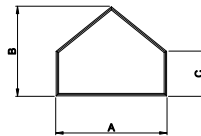

**Eyebrow
with Extended Legs**

**Quarter Eyebrow
with Extended Legs**

**Half Circle
with Extended Legs**

**Quarter Circle
with Extended Legs**

Half Circle

Quarter Circle

Archtop

Quarter Archtop

Full Circle

**Gothic
with Extended Legs**

Diamond

Hexagon

Isosceles Triangle

Right Triangle

Trapezoid

Pentagon

Rectangle

Octagon

Direct-Set Special Shape (1311) Single Glaze

A - Rough Opening Width

B - Rough Opening Height

C - Rough Opening Leg

For availability of sizes and specialty shapes
not shown contact Weather Shield