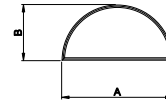

**Eyebrow
with Extended Legs**

**Quarter Eyebrow
with Extended Legs**

**Half Circle
with Extended Legs**

**Quarter Circle
with Extended Legs**

Half Circle

Quarter Circle

Archtop

Quarter Archtop

Rectangle

Octagon

Direct-Set Special Shape (1311) Single Glaze

A - Rough Opening Width

B - Rough Opening Height

C - Rough Opening Leg

For availability of sizes and specialty shapes
not shown contact Weather Shield