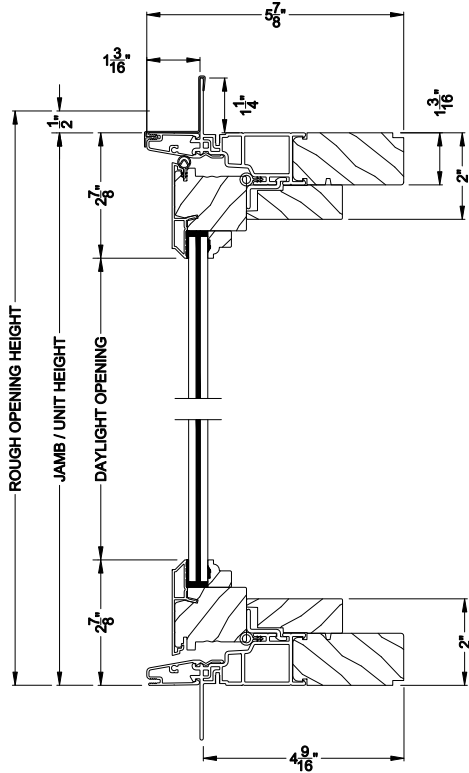

Weather Shield®

Premium Coastal™ - SG

Casement Picture Windows

CROSS SECTION DETAILS

PREMIUM COASTAL SG CASEMENT PICTURE (1209)
Vertical Section

PREMIUM COASTAL SG CASEMENT PICTURE WINDOW
Horizontal Stack Section - 1/2" Alum.

PREMIUM COASTAL SG CASEMENT PICTURE (1209)
Horizontal Section

PREMIUM COASTAL SG CASEMENT PICTURE
Horizontal Mull Section - CAS / PIC w/ 1/2" ALUMINUM STIFF.

Note: All dimensions are approximate. Weather Shield reserves the right to change specifications without notice.