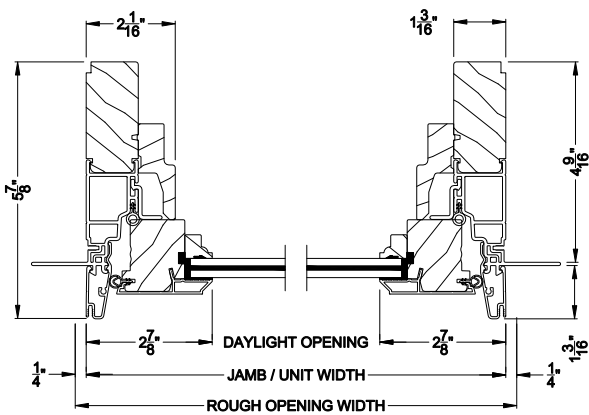

Weather Shield®

Premium Coastal™ - SG

Casement Picture Windows

CROSS SECTION DETAILS

PREMIUM COASTAL SG CASEMENT PICTURE (1209)
Vertical Section

PREMIUM COASTAL SG CASEMENT PICTURE WINDOW
Horizontal Stack Section - 1/2" Alum.

PREMIUM COASTAL SG CASEMENT PICTURE (1209)
Horizontal Section

PREMIUM COASTAL SG CASEMENT PICTURE
Horizontal Mull Section - CAS / PIC w/ 1/2" ALUMINUM STIFF.

Note: All dimensions are approximate. Weather Shield reserves the right to change specifications without notice.