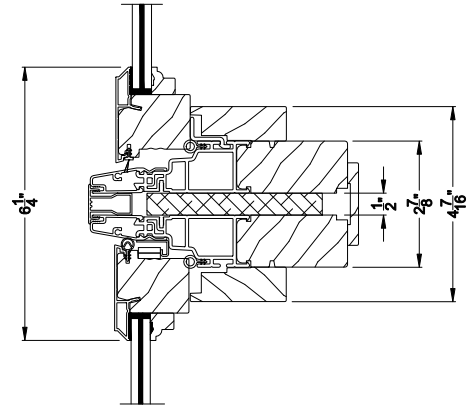

PREMIUM COASTAL SG CASEMENT PICTURE (1209)
Horizontal Section

PREMIUM COASTAL SG CASEMENT PICTURE
Horizontal Mull Section - CAS / PIC w/ 1/2" ALUMINUM STIFF.

Note: All dimensions are approximate. Weather Shield reserves the right to change specifications without notice.

Weather Shield®

Premium Coastal™ - SG

Casement Picture Windows

CROSS SECTION DETAILS

PREMIUM COASTAL SG CASEMENT PICTURE (1209)
Vertical Section

PREMIUM COASTAL SG CASEMENT PICTURE WINDOW
Horizontal Stack Section - 1/2" Alum.