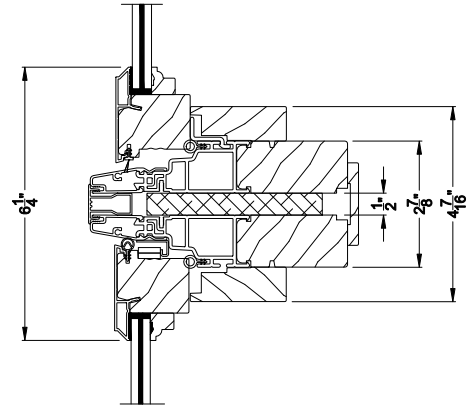

Weather Shield®

Premium Coastal™ - SG

Casement Picture Windows

CROSS SECTION DETAILS

PREMIUM COASTAL SG CASEMENT PICTURE (1209)
Vertical Section

PREMIUM COASTAL SG CASEMENT PICTURE WINDOW
Horizontal Stack Section - 1/2" Alum.

PREMIUM COASTAL SG CASEMENT PICTURE (1209)
Horizontal Section

PREMIUM COASTAL SG CASEMENT PICTURE
Horizontal Mull Section - CAS / PIC w/ 1/2" ALUMINUM STIFF.

Note: All dimensions are approximate. Weather Shield reserves the right to change specifications without notice.