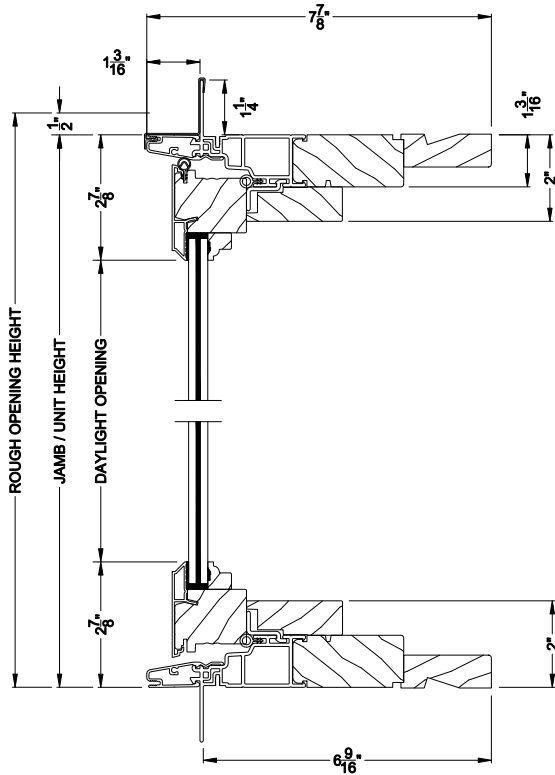

Weather Shield®

Premium Coastal™ - SG

Casement Picture Windows

CROSS SECTION DETAILS

PREMIUM COASTAL SG CASEMENT PICTURE (1209)
Vertical Section

PREMIUM COASTAL SG CASEMENT PICTURE WINDOW
Horizontal Stack Section - 1/2" Alum.

PREMIUM COASTAL SG CASEMENT PICTURE (1209)
Horizontal Section

PREMIUM COASTAL SG CASEMENT PICTURE
Horizontal Mull Section - CAS / PIC w/ 1/2" ALUMINUM STIFF.

Note: All dimensions are approximate. Weather Shield reserves the right to change specifications without notice.