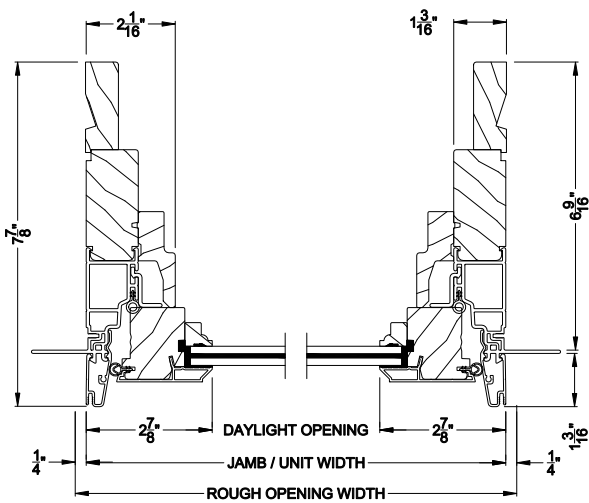

PREMIUM COASTAL SG CASEMENT PICTURE (1209)
Horizontal Section

PREMIUM COASTAL SG CASEMENT PICTURE
Horizontal Mull Section - CAS / PIC w/ 1/2" ALUMINUM STIFF.

Note: All dimensions are approximate. Weather Shield reserves the right to change specifications without notice.

Weather Shield®

Premium Coastal™ - SG

Casement Picture Windows

CROSS SECTION DETAILS

PREMIUM COASTAL SG CASEMENT PICTURE (1209)
Vertical Section

PREMIUM COASTAL SG CASEMENT PICTURE WINDOW
Horizontal Stack Section - 1/2" Alum.