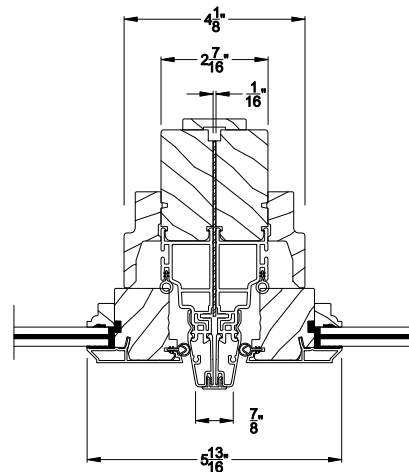

Weather Shield®

Premium Coastal™ - SG

Casement Picture Windows

CROSS SECTION DETAILS

PREMIUM COASTAL SG CASEMENT PICTURE (1209)
Vertical Section

PREMIUM COASTAL SG CASEMENT PICTURE WINDOW
Horizontal Stack Section - 1/2" Alum.

PREMIUM COASTAL SG CASEMENT PICTURE (1209)
Horizontal Section

PREMIUM COASTAL SG CASEMENT PICTURE
Horizontal Mull Section - CAS / PIC w/ 1/2" ALUMINUM STIFF.

Note: All dimensions are approximate. Weather Shield reserves the right to change specifications without notice.