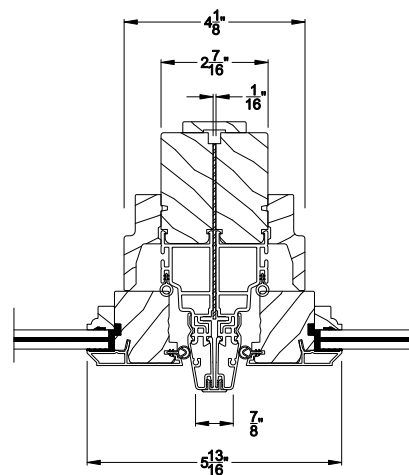

PREMIUM COASTAL SG CASEMENT PICTURE (1209)
Horizontal Section

PREMIUM COASTAL SG CASEMENT PICTURE
Horizontal Mull Section - CAS / PIC w/ 1/2" ALUMINUM STIFF.

Note: All dimensions are approximate. Weather Shield reserves the right to change specifications without notice.

Weather Shield®

Premium Coastal™ - SG

Casement Picture Windows

CROSS SECTION DETAILS

PREMIUM COASTAL SG CASEMENT PICTURE (1209)
Vertical Section

PREMIUM COASTAL SG CASEMENT PICTURE WINDOW
Horizontal Stack Section - 1/2" Alum.