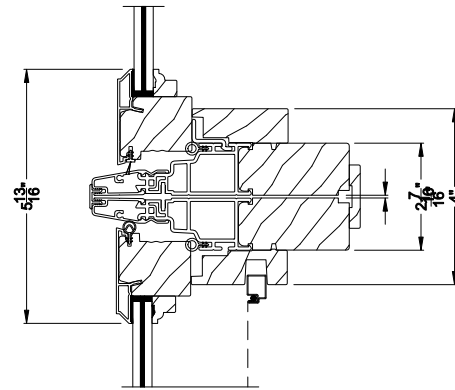

PREMIUM COASTAL SG AWNING WINDOW
Vertical Mull Section

Note: All dimensions are approximate. Weather Shield reserves the right to change specifications without notice.

Weather Shield®

Premium Coastal™ - SG

Awning Windows

CROSS SECTION DETAILS

PREMIUM COASTAL SG AWNING WINDOW (1209)
Vertical Section - 6-9/16" Jamb

PREMIUM COASTAL SG AWNING WINDOW
Horizontal Stack Section

PREMIUM COASTAL SG AWNING WINDOW (1209)
Horizontal Section - 6-9/16" Jamb

PREMIUM COASTAL SG AWNING WINDOW
Vertical Mull Section

Note: All dimensions are approximate. Weather Shield reserves the right to change specifications without notice.