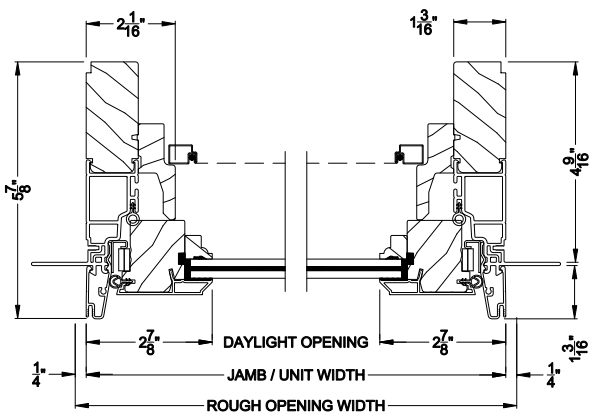

PREMIUM COASTAL SG AWNING WINDOW (1209)
Horizontal Section