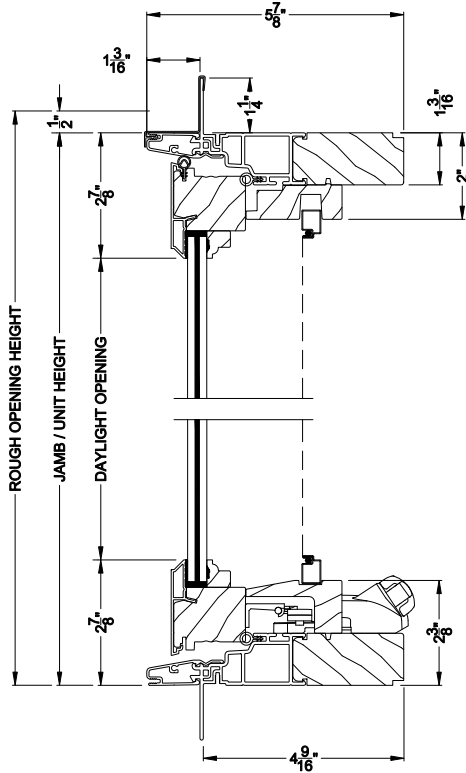

Weather Shield®

Premium Coastal™ - SG

Awning Windows

CROSS SECTION DETAILS

PREMIUM COASTAL SG AWNING WINDOW (1209)
Vertical Section