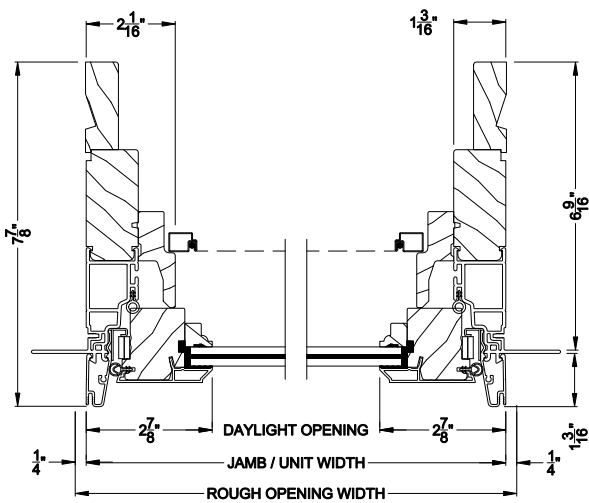

Awning Windows

CROSS SECTION DETAILS

PREMIUM COASTAL SG AWNING WINDOW (1209)
Vertical Section - 6-9/16" Jamb

PREMIUM COASTAL SG AWNING WINDOW
Horizontal Stack Section

PREMIUM COASTAL SG AWNING WINDOW (1209)
Horizontal Section - 6-9/16" Jamb

PREMIUM COASTAL SG AWNING WINDOW
Vertical Mull Section

Note: All dimensions are approximate. Weather Shield reserves the right to change specifications without notice.