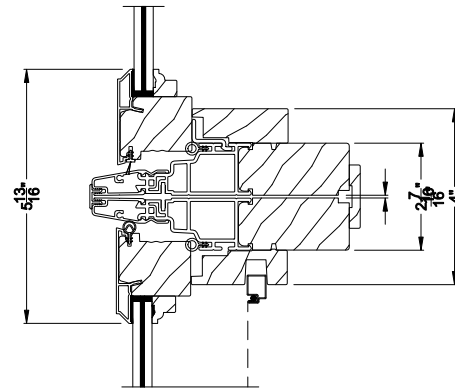

Weather Shield®

Premium Coastal™ - SG

Awning Windows

CROSS SECTION DETAILS

PREMIUM COASTAL SG AWNING WINDOW (1209)
Vertical Section

PREMIUM COASTAL SG AWNING WINDOW
Horizontal Stack Section

PREMIUM COASTAL SG AWNING WINDOW (1209)
Horizontal Section

PREMIUM COASTAL SG AWNING WINDOW
Vertical Mull Section

Note: All dimensions are approximate. Weather Shield reserves the right to change specifications without notice.

Weather Shield®

Premium Coastal™ - SG

Awning Windows

CROSS SECTION DETAILS

PREMIUM COASTAL SG AWNING WINDOW (1209)
Vertical Section - 6-9/16" Jamb

PREMIUM COASTAL SG AWNING WINDOW
Horizontal Stack Section

PREMIUM COASTAL SG AWNING WINDOW (1209)
Horizontal Section - 6-9/16" Jamb

PREMIUM COASTAL SG AWNING WINDOW
Vertical Mull Section

Note: All dimensions are approximate. Weather Shield reserves the right to change specifications without notice.