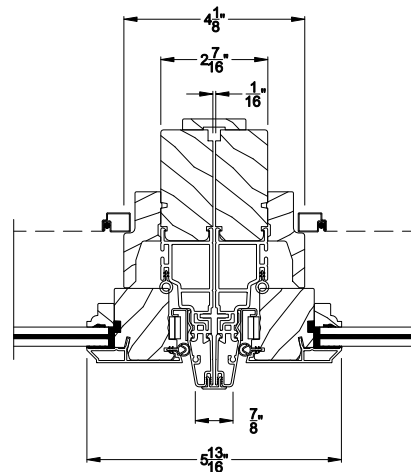

PREMIUM COASTAL SG AWNING WINDOW
Vertical Mull Section

Note: All dimensions are approximate. Weather Shield reserves the right to change specifications without notice.

Weather Shield®

Premium Coastal™ - SG

Awning Windows

CROSS SECTION DETAILS

PREMIUM COASTAL SG AWNING WINDOW (1209)
Vertical Section - 6-9/16" Jamb

PREMIUM COASTAL SG AWNING WINDOW
Horizontal Stack Section

PREMIUM COASTAL SG AWNING WINDOW (1209)
Horizontal Section - 6-9/16" Jamb

PREMIUM COASTAL SG AWNING WINDOW
Vertical Mull Section

Note: All dimensions are approximate. Weather Shield reserves the right to change specifications without notice.