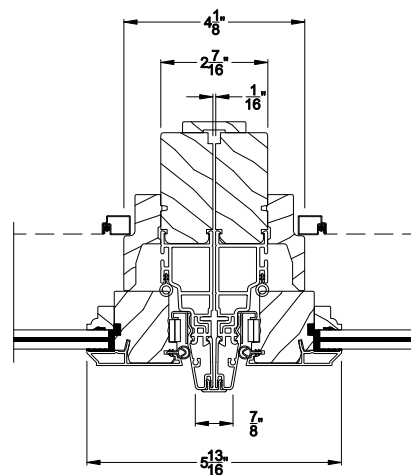

Awning Windows

CROSS SECTION DETAILS

PREMIUM COASTAL SG AWNING WINDOW (1209)
Vertical Section - 6-9/16" Jamb

PREMIUM COASTAL SG AWNING WINDOW
Horizontal Stack Section

PREMIUM COASTAL SG AWNING WINDOW (1209)
Horizontal Section - 6-9/16" Jamb

PREMIUM COASTAL SG AWNING WINDOW
Vertical Mull Section

Note: All dimensions are approximate. Weather Shield reserves the right to change specifications without notice.