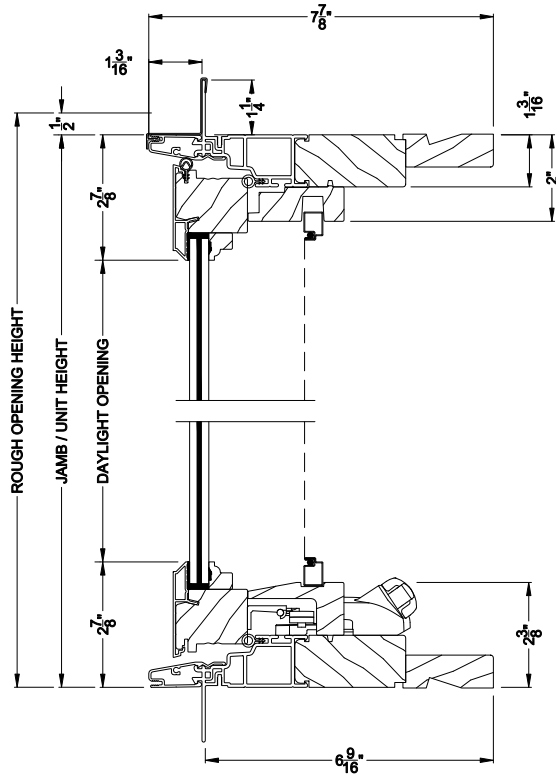

PREMIUM COASTAL SG AWNING WINDOW
Vertical Mull Section

Note: All dimensions are approximate. Weather Shield reserves the right to change specifications without notice.

Weather Shield®

Premium Coastal™ - SG

Awning Windows

CROSS SECTION DETAILS

PREMIUM COASTAL SG AWNING WINDOW (1209)
Vertical Section - 6-9/16" Jamb

PREMIUM COASTAL SG AWNING WINDOW
Horizontal Stack Section

PREMIUM COASTAL SG AWNING WINDOW (1209)
Horizontal Section - 6-9/16" Jamb

PREMIUM COASTAL SG AWNING WINDOW
Vertical Mull Section

Note: All dimensions are approximate. Weather Shield reserves the right to change specifications without notice.