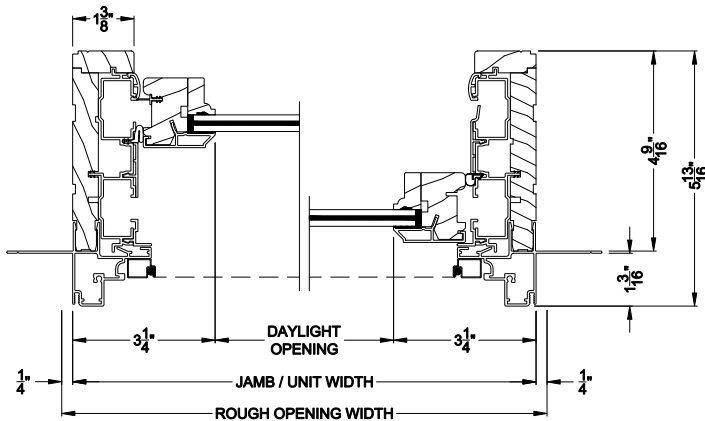

Weather Shield®

Premium Coastal™ - SG

Double Hung Windows

CROSS SECTION DETAILS

PREMIUM COASTAL SG DOUBLE HUNG (1105)
Vertical Section

PREMIUM COASTAL SG DOUBLE HUNG (1105)
Horizontal Section

PREMIUM COASTAL SG DOUBLE HUNG WINDOW
Vertical Mull Section

Note: All dimensions are approximate. Weather Shield reserves the right to change specifications without notice.

Weather Shield®

Premium Coastal™ - SG

Double Hung Windows

CROSS SECTION DETAILS

PREMIUM COASTAL SG DOUBLE HUNG (1105)
Vertical Section - 6-9/16" Jamb

PREMIUM COASTAL SG DOUBLE HUNG (1105)
Horizontal Section - 6-9/16" Jamb

Optional Historical Sash Lift Optional Contemporary Sash Lift

PREMIUM COASTAL SG DOUBLE HUNG WINDOW
Vertical Mull Section

Note: All dimensions are approximate. Weather Shield reserves the right to change specifications without notice.