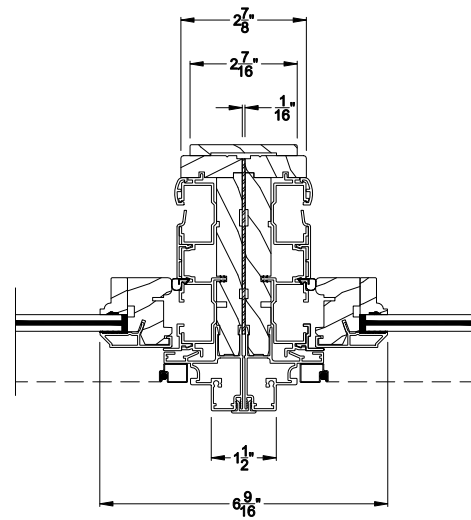

Weather Shield®

Premium Coastal™ - SG

Double Hung Windows

CROSS SECTION DETAILS

PREMIUM COASTAL SG DOUBLE HUNG (1105)
Vertical Section

PREMIUM COASTAL SG DOUBLE HUNG (1105)
Horizontal Section

PREMIUM COASTAL SG DOUBLE HUNG WINDOW
Vertical Mull Section

Note: All dimensions are approximate. Weather Shield reserves the right to change specifications without notice.

Weather Shield®

Premium Coastal™ - SG

Double Hung Windows

CROSS SECTION DETAILS

PREMIUM COASTAL SG DOUBLE HUNG (1105)
Vertical Section - 6-9/16" Jamb

PREMIUM COASTAL SG DOUBLE HUNG (1105)
Horizontal Section - 6-9/16" Jamb

Optional Historical Sash Lift Optional Contemporary Sash Lift

PREMIUM COASTAL SG DOUBLE HUNG WINDOW
Vertical Mull Section

Note: All dimensions are approximate. Weather Shield reserves the right to change specifications without notice.