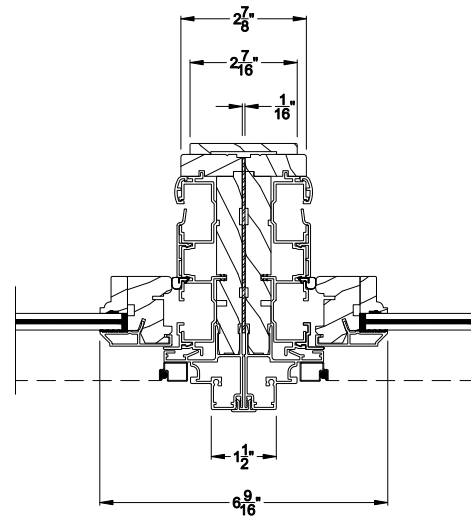

Note: All dimensions are approximate. Weather Shield reserves the right to change specifications without notice.

Weather Shield®

Premium Coastal™ - SG

Double Hung Windows

CROSS SECTION DETAILS

PREMIUM COASTAL SG DOUBLE HUNG (1105)
Vertical Section - 6-9/16" Jamb

PREMIUM COASTAL SG DOUBLE HUNG (1105)
Horizontal Section - 6-9/16" Jamb

Optional Historical Sash Lift Optional Contemporary Sash Lift

PREMIUM COASTAL SG DOUBLE HUNG WINDOW
Vertical Mull Section

Note: All dimensions are approximate. Weather Shield reserves the right to change specifications without notice.