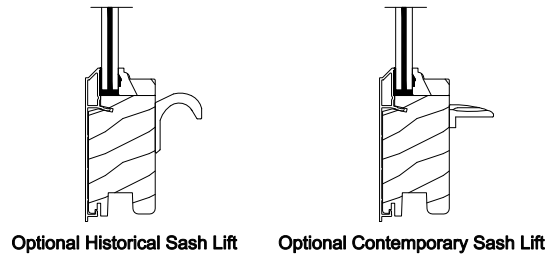

Weather Shield®

Premium Coastal™ - SG

Double Hung Windows

CROSS SECTION DETAILS

PREMIUM COASTAL SG DOUBLE HUNG (1105)
Vertical Section

PREMIUM COASTAL SG DOUBLE HUNG (1105)
Horizontal Section

PREMIUM COASTAL SG DOUBLE HUNG WINDOW
Vertical Mull Section

Note: All dimensions are approximate. Weather Shield reserves the right to change specifications without notice.

Weather Shield®

Premium Coastal™ - SG

Double Hung Windows

CROSS SECTION DETAILS

PREMIUM COASTAL SG DOUBLE HUNG (1105)
Vertical Section - 6-9/16" Jamb

PREMIUM COASTAL SG DOUBLE HUNG (1105)
Horizontal Section - 6-9/16" Jamb

Optional Historical Sash Lift Optional Contemporary Sash Lift

PREMIUM COASTAL SG DOUBLE HUNG WINDOW
Vertical Mull Section

Note: All dimensions are approximate. Weather Shield reserves the right to change specifications without notice.