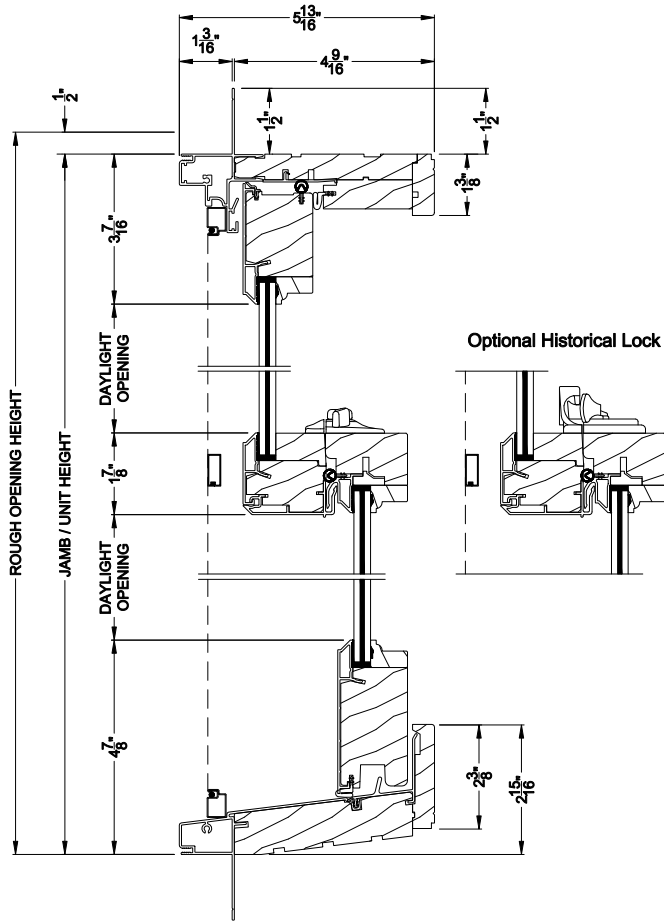

Weather Shield®

Premium Coastal™ - SG

Double Hung Windows

CROSS SECTION DETAILS

PREMIUM COASTAL SG DOUBLE HUNG (1105)
Vertical Section

PREMIUM COASTAL SG DOUBLE HUNG (1105)
Horizontal Section

PREMIUM COASTAL SG DOUBLE HUNG WINDOW
Vertical Mull Section

Note: All dimensions are approximate. Weather Shield reserves the right to change specifications without notice.

Weather Shield®

Premium Coastal™ - SG

Double Hung Windows

CROSS SECTION DETAILS

PREMIUM COASTAL SG DOUBLE HUNG (1105)
Vertical Section - 6-9/16" Jamb

PREMIUM COASTAL SG DOUBLE HUNG (1105)
Horizontal Section - 6-9/16" Jamb

Optional Historical Sash Lift Optional Contemporary Sash Lift

PREMIUM COASTAL SG DOUBLE HUNG WINDOW
Vertical Mull Section

Note: All dimensions are approximate. Weather Shield reserves the right to change specifications without notice.