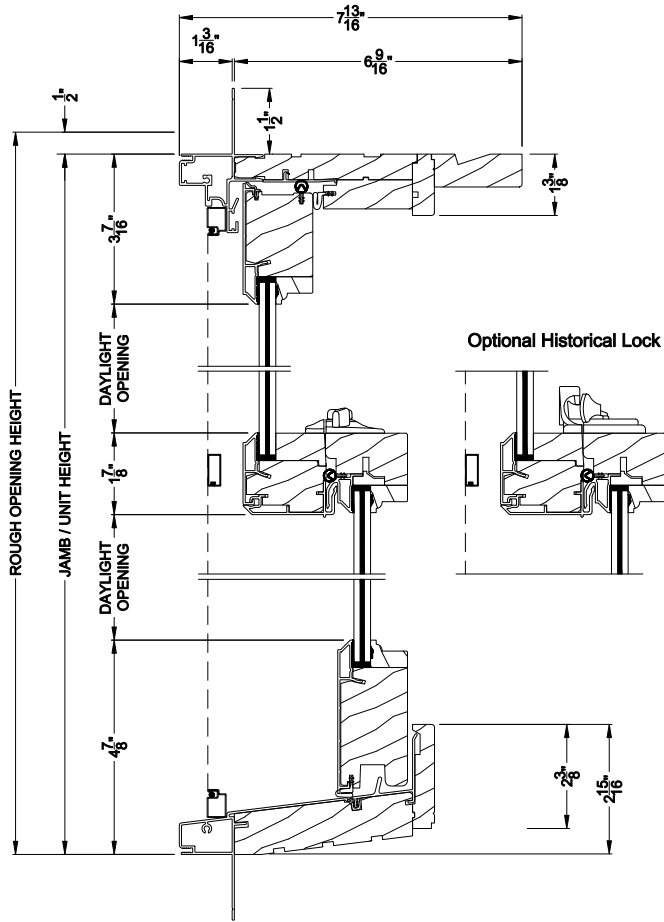

Weather Shield®

Premium Coastal™ - SG

Double Hung Windows

CROSS SECTION DETAILS

PREMIUM COASTAL SG DOUBLE HUNG (1105)
Vertical Section

PREMIUM COASTAL SG DOUBLE HUNG (1105)
Horizontal Section

PREMIUM COASTAL SG DOUBLE HUNG WINDOW
Vertical Mull Section

Note: All dimensions are approximate. Weather Shield reserves the right to change specifications without notice.

Weather Shield®

Premium Coastal™ - SG

Double Hung Windows

CROSS SECTION DETAILS

PREMIUM COASTAL SG DOUBLE HUNG (1105)
Vertical Section - 6-9/16" Jamb

PREMIUM COASTAL SG DOUBLE HUNG (1105)
Horizontal Section - 6-9/16" Jamb

Optional Historical Sash Lift Optional Contemporary Sash Lift

PREMIUM COASTAL SG DOUBLE HUNG WINDOW
Vertical Mull Section

Note: All dimensions are approximate. Weather Shield reserves the right to change specifications without notice.