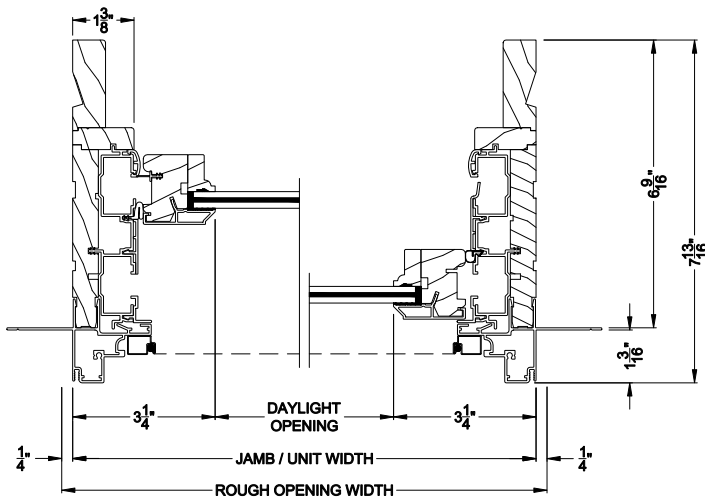

Note: All dimensions are approximate. Weather Shield reserves the right to change specifications without notice.

Weather Shield®

Premium Coastal™ - SG

Double Hung Windows

CROSS SECTION DETAILS

PREMIUM COASTAL SG DOUBLE HUNG (1105)
Vertical Section - 6-9/16" Jamb

PREMIUM COASTAL SG DOUBLE HUNG (1105)
Horizontal Section - 6-9/16" Jamb

Optional Historical Sash Lift Optional Contemporary Sash Lift

PREMIUM COASTAL SG DOUBLE HUNG WINDOW
Vertical Mull Section

Note: All dimensions are approximate. Weather Shield reserves the right to change specifications without notice.