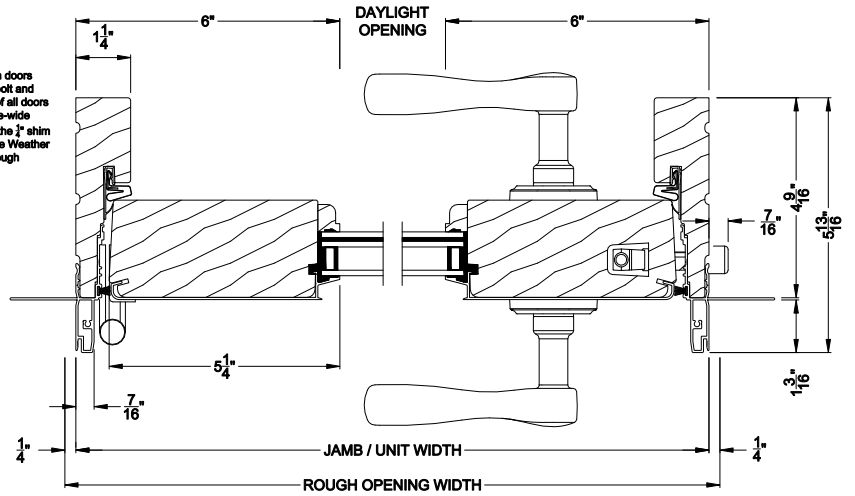

## CROSS SECTION DETAILS

**PREMIUM COASTAL OUTSWING DOOR (1606)**  
Vertical Section - Standard Sill, 2-1/4" Panel

**PREMIUM COASTAL OUTSWING DOOR (1606)**  
Horizontal Section - Single Door, 2-1/4" Panel