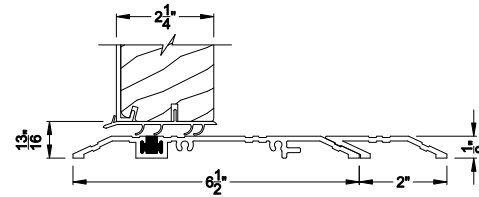

## CROSS SECTION DETAILS

**PREMIUM COASTAL OUTSWING DOOR (1606)**  
Vertical Section - Standard Sil, 2-1/4" Panel - 6-9/16" jamb

**PREMIUM COASTAL OUTSWING DOOR (1606)**  
Horizontal Section - Single Door, 2-1/4" Panel - 6-9/16" jamb

**PREMIUM COASTAL OUTSWING DOOR (1606)**  
Vertical Section - ADA Sill, 2-1/4" Panel

**PREMIUM COASTAL FRENCH OUTSWING DOOR (1606)**  
Horizontal Section - Double Door, 2-1/4" Panel - 6-9/16" jamb

Note: All dimensions are approximate. Weather Shield reserves the right to change specifications without notice.