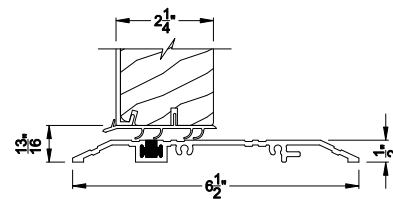

## CROSS SECTION DETAILS

**PREMIUM COASTAL OUTSWING DOOR (1606)**  
Vertical Section - Standard Sill, 2-1/4" Panel

**PREMIUM COASTAL OUTSWING DOOR (1606)**  
Horizontal Section - Single Door, 2-1/4" Panel

## CROSS SECTION DETAILS

**PREMIUM COASTAL OUTSWING DOOR (1606)**  
Vertical Section - Standard Sil, 2-1/4" Panel - 6-9/16" jamb

**PREMIUM COASTAL OUTSWING DOOR (1606)**  
Horizontal Section - Single Door, 2-1/4" Panel - 6-9/16" jamb