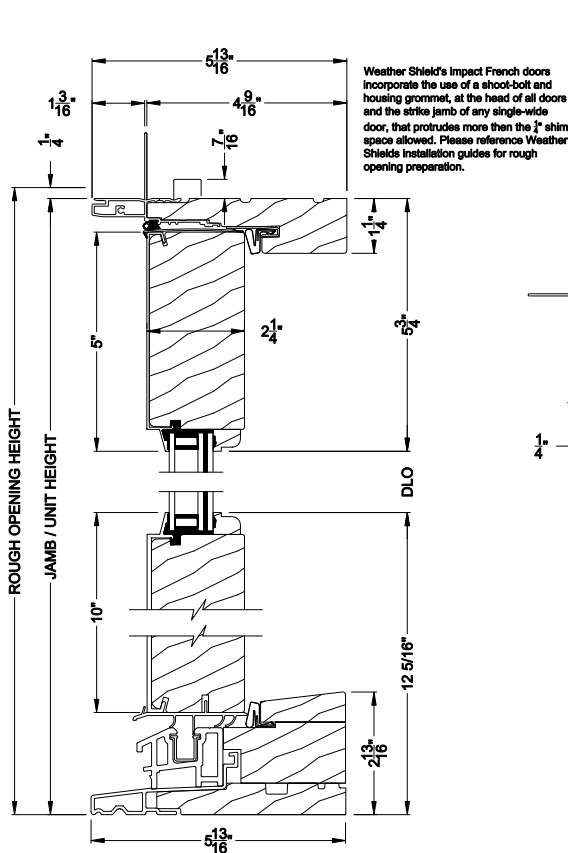

## CROSS SECTION DETAILS

**PREMIUM COASTAL OUTSWING DOOR (1606)**  
Vertical Section - Standard Sill, 2-1/4" Panel

**PREMIUM COASTAL OUTSWING DOOR (1606)**  
Horizontal Section - Single Door, 2-1/4" Panel