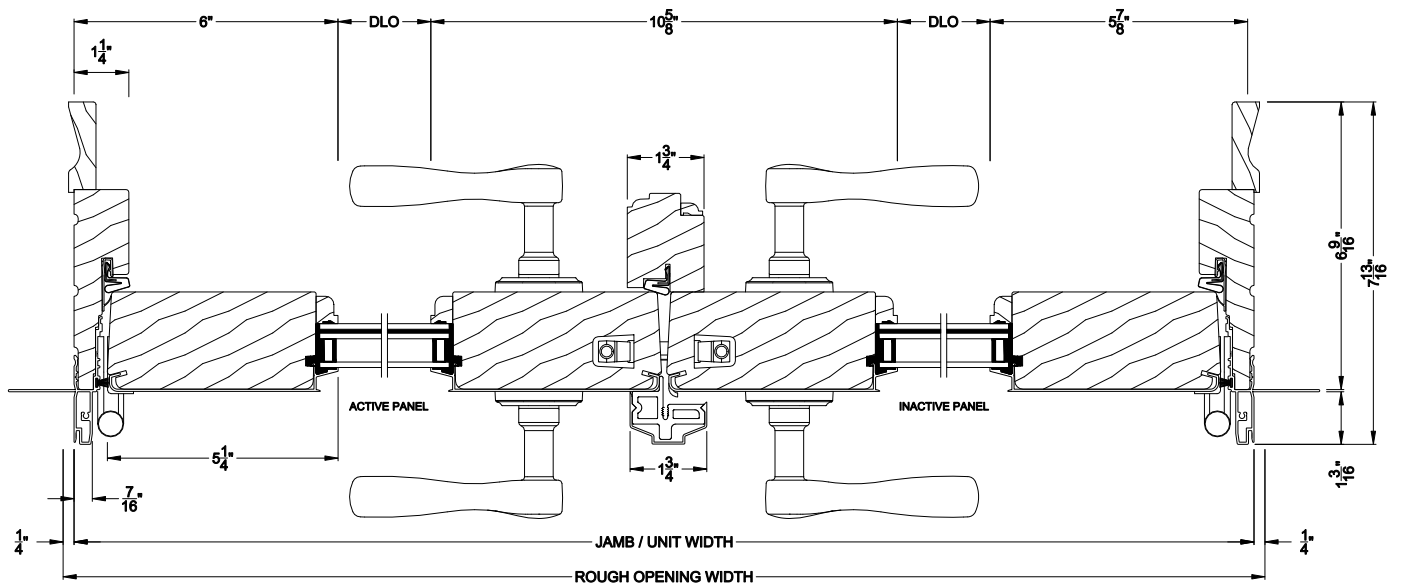

## CROSS SECTION DETAILS

**PREMIUM COASTAL OUTSWING DOOR (1606)**  
Vertical Section - Standard Sil, 2-1/4" Panel - 6-9/16" jamb

**PREMIUM COASTAL OUTSWING DOOR (1606)**  
Horizontal Section - Single Door, 2-1/4" Panel - 6-9/16" jamb

**PREMIUM COASTAL OUTSWING DOOR (1606)**  
Vertical Section - ADA Sill, 2-1/4" Panel

**PREMIUM COASTAL FRENCH OUTSWING DOOR (1606)**  
Horizontal Section - Double Door, 2-1/4" Panel - 6-9/16" jamb

Note: All dimensions are approximate. Weather Shield reserves the right to change specifications without notice.