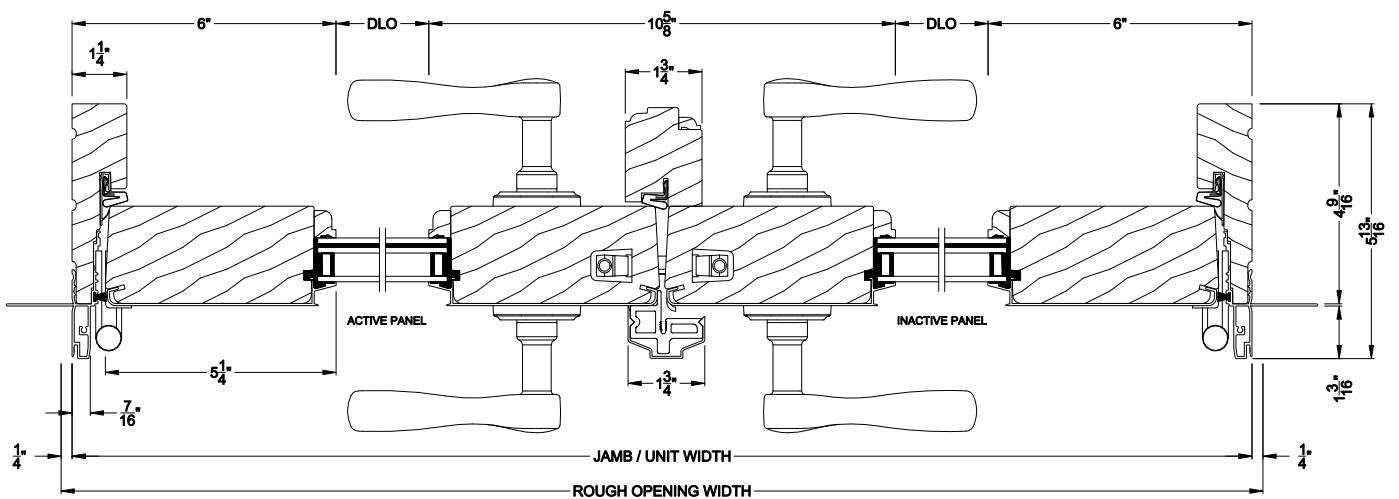

## CROSS SECTION DETAILS

**PREMIUM COASTAL OUTSWING DOOR (1606)**  
Vertical Section - Standard Sill, 2-1/4" Panel

**PREMIUM COASTAL OUTSWING DOOR (1606)**  
Horizontal Section - Single Door, 2-1/4" Panel

**PREMIUM COASTAL OUTSWING DOOR (1606)**  
Vertical Section - ADA Sill, 2-1/4" Panel

**PREMIUM COASTAL FRENCH OUTSWING DOOR (1606)**  
Horizontal Section - Double Door, 2-1/4" Panel

Note: All dimensions are approximate. Weather Shield reserves the right to change specifications without notice.