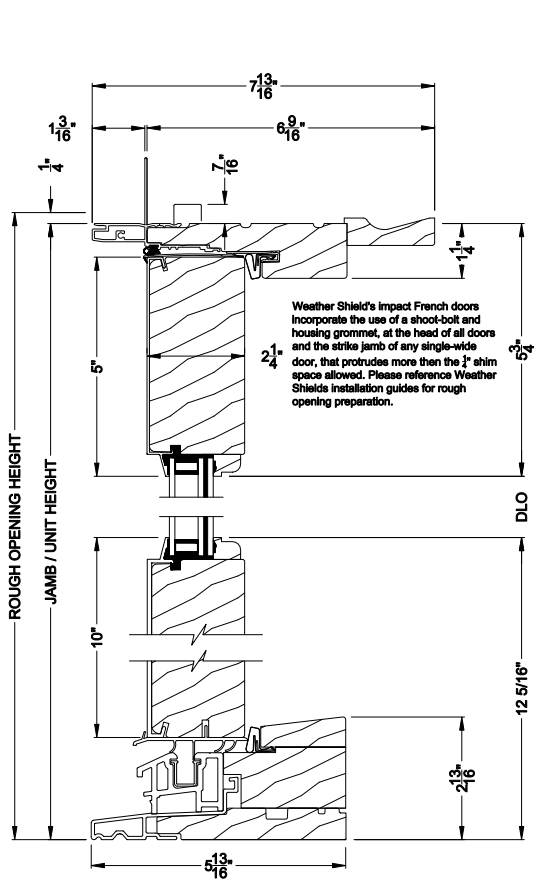

Weather Shield®

Premium Coastal™ - IG

Hinged Patio Doors

CROSS SECTION DETAILS

PREMIUM COASTAL OUTSWING DOOR (1606)
Vertical Section - Standard Sil, 2-1/4" Panel - 6-9/16" jamb