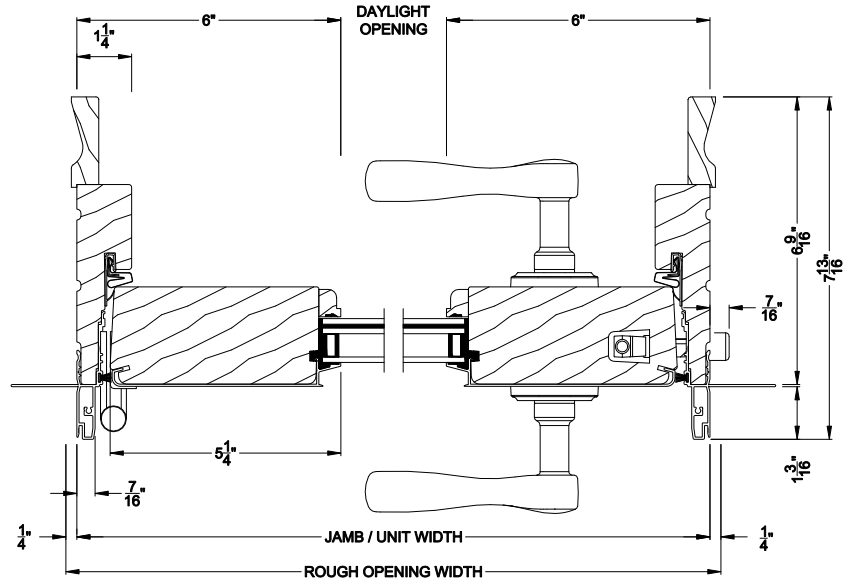

## CROSS SECTION DETAILS

**PREMIUM COASTAL OUTSWING DOOR (1606)**  
Vertical Section - Standard Sil, 2-1/4" Panel - 6-9/16" jamb

**PREMIUM COASTAL OUTSWING DOOR (1606)**  
Horizontal Section - Single Door, 2-1/4" Panel - 6-9/16" jamb