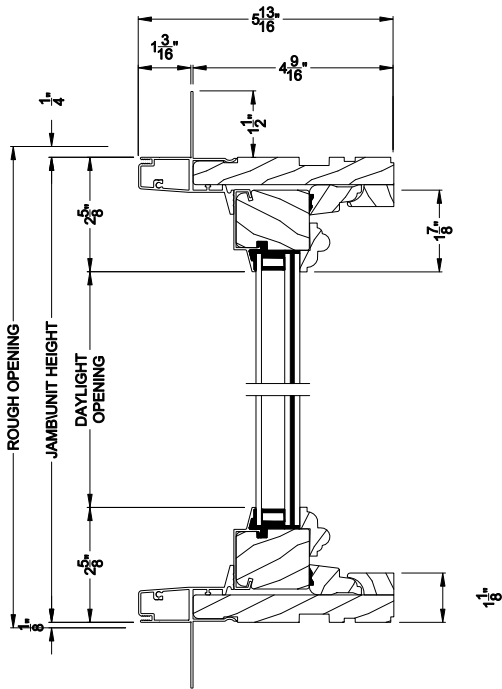

Weather Shield®

Premium Coastal™ - IG

Hinged Door Transom

CROSS SECTION DETAILS

PREMIUM COASTAL IG DOOR TRANSOM (1605)
Horizontal Section - With 1 Panel

PREMIUM COASTAL IG DOOR TRANSOM (1605)
Vertical Section

PREMIUM COASTAL IG DOOR TRANSOM (1605)
Horizontal Section - With 2 Panels

Note: All dimensions are approximate. Weather Shield reserves the right to change specifications without notice.

Weather Shield®

Premium Coastal™ - IG

Hinged Door Transom

CROSS SECTION DETAILS

PREMIUM COASTAL IG DOOR TRANSOM (1605)
Horizontal Section - With 1 Panel

PREMIUM COASTAL IG DOOR TRANSOM (1605)
Vertical Section

PREMIUM COASTAL IG DOOR TRANSOM (1605)
Horizontal Section - With 2 Panels

Note: All dimensions are approximate. Weather Shield reserves the right to change specifications without notice.