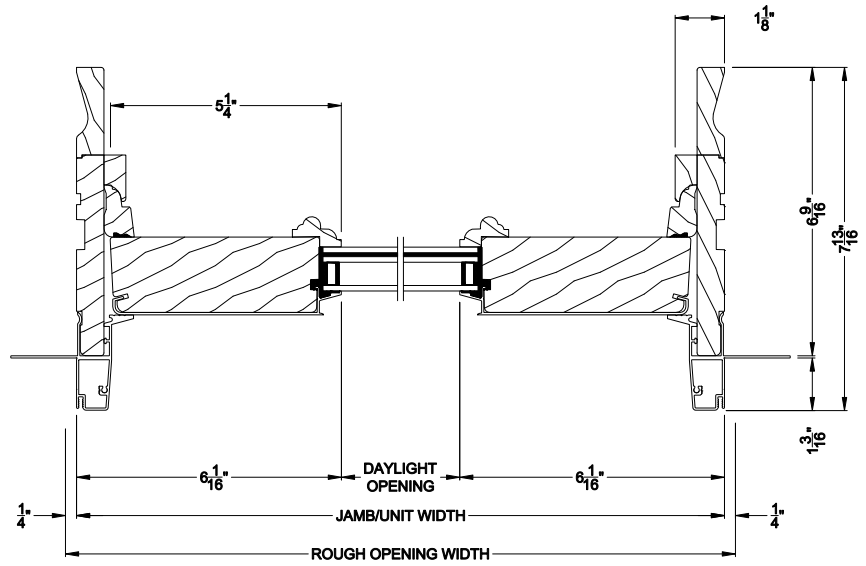

Weather Shield®

Premium Coastal™ - IG

Hinged Door Transom

CROSS SECTION DETAILS

PREMIUM COASTAL IG DOOR TRANSOM (1605)
Horizontal Section - With 1 Panel

PREMIUM COASTAL IG DOOR TRANSOM (1605)
Vertical Section

PREMIUM COASTAL IG DOOR TRANSOM (1605)
Horizontal Section - With 2 Panels

Note: All dimensions are approximate. Weather Shield reserves the right to change specifications without notice.

Weather Shield®

Premium Coastal™ - IG

Hinged Door Transom

CROSS SECTION DETAILS

PREMIUM COASTAL IG DOOR TRANSOM (1605)
Horizontal Section - With 1 Panel

PREMIUM COASTAL IG DOOR TRANSOM (1605)
Vertical Section

PREMIUM COASTAL IG DOOR TRANSOM (1605)
Horizontal Section - With 2 Panels

Note: All dimensions are approximate. Weather Shield reserves the right to change specifications without notice.