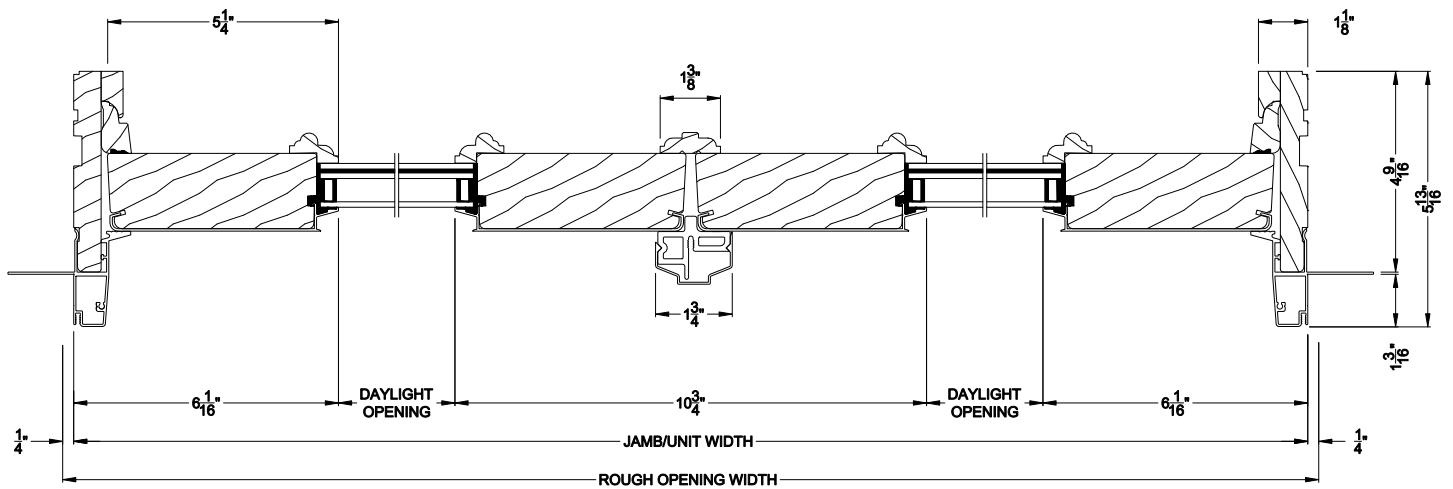

Weather Shield®

Premium Coastal™ - IG

Hinged Door Transom

CROSS SECTION DETAILS

PREMIUM COASTAL IG DOOR TRANSOM (1605)
Horizontal Section - With 1 Panel

PREMIUM COASTAL IG DOOR TRANSOM (1605)
Vertical Section

PREMIUM COASTAL IG DOOR TRANSOM (1605)
Horizontal Section - With 2 Panels

Note: All dimensions are approximate. Weather Shield reserves the right to change specifications without notice.

Weather Shield®

Premium Coastal™ - IG

Hinged Door Transom

CROSS SECTION DETAILS

PREMIUM COASTAL IG DOOR TRANSOM (1605)
Horizontal Section - With 1 Panel

PREMIUM COASTAL IG DOOR TRANSOM (1605)
Vertical Section

PREMIUM COASTAL IG DOOR TRANSOM (1605)
Horizontal Section - With 2 Panels

Note: All dimensions are approximate. Weather Shield reserves the right to change specifications without notice.