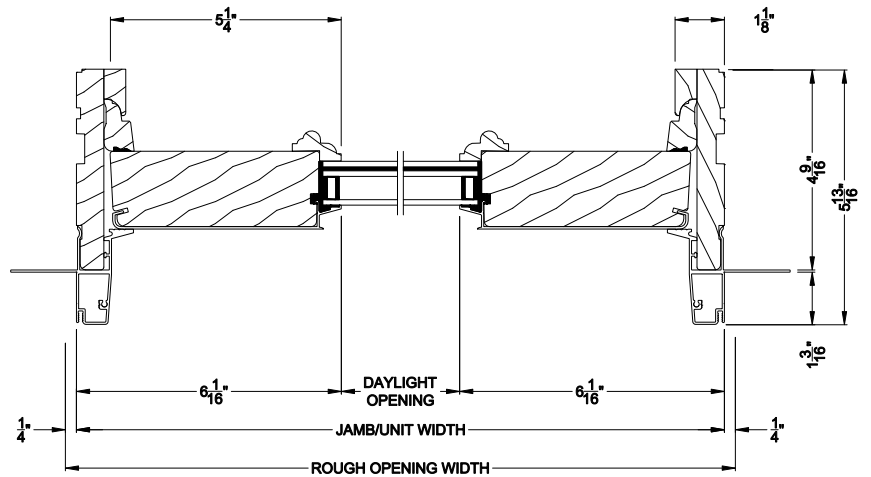

Weather Shield®

Premium Coastal™ - IG

Hinged Door Transom

CROSS SECTION DETAILS

PREMIUM COASTAL IG DOOR TRANSOM (1605)
Horizontal Section - With 1 Panel

PREMIUM COASTAL IG DOOR TRANSOM (1605)
Vertical Section

PREMIUM COASTAL IG DOOR TRANSOM (1605)
Horizontal Section - With 2 Panels

Note: All dimensions are approximate. Weather Shield reserves the right to change specifications without notice.

Weather Shield®

Premium Coastal™ - IG

Hinged Door Transom

CROSS SECTION DETAILS

PREMIUM COASTAL IG DOOR TRANSOM (1605)
Horizontal Section - With 1 Panel

PREMIUM COASTAL IG DOOR TRANSOM (1605)
Vertical Section

PREMIUM COASTAL IG DOOR TRANSOM (1605)
Horizontal Section - With 2 Panels

Note: All dimensions are approximate. Weather Shield reserves the right to change specifications without notice.