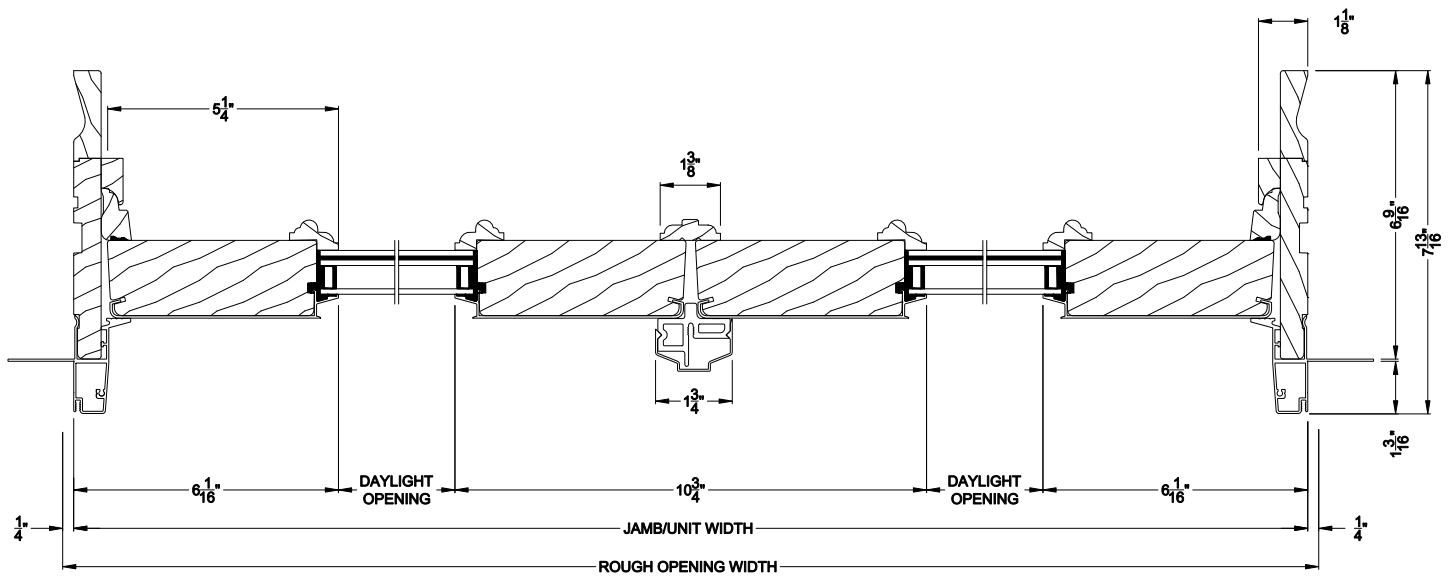

Weather Shield®

Premium Coastal™ - IG

Hinged Door Transom

CROSS SECTION DETAILS

PREMIUM COASTAL IG DOOR TRANSOM (1605)
Horizontal Section - With 1 Panel

PREMIUM COASTAL IG DOOR TRANSOM (1605)
Vertical Section

PREMIUM COASTAL IG DOOR TRANSOM (1605)
Horizontal Section - With 2 Panels

Note: All dimensions are approximate. Weather Shield reserves the right to change specifications without notice.

Weather Shield®

Premium Coastal™ - IG

Hinged Door Transom

CROSS SECTION DETAILS

PREMIUM COASTAL IG DOOR TRANSOM (1605)
Horizontal Section - With 1 Panel

PREMIUM COASTAL IG DOOR TRANSOM (1605)
Vertical Section

PREMIUM COASTAL IG DOOR TRANSOM (1605)
Horizontal Section - With 2 Panels

Note: All dimensions are approximate. Weather Shield reserves the right to change specifications without notice.