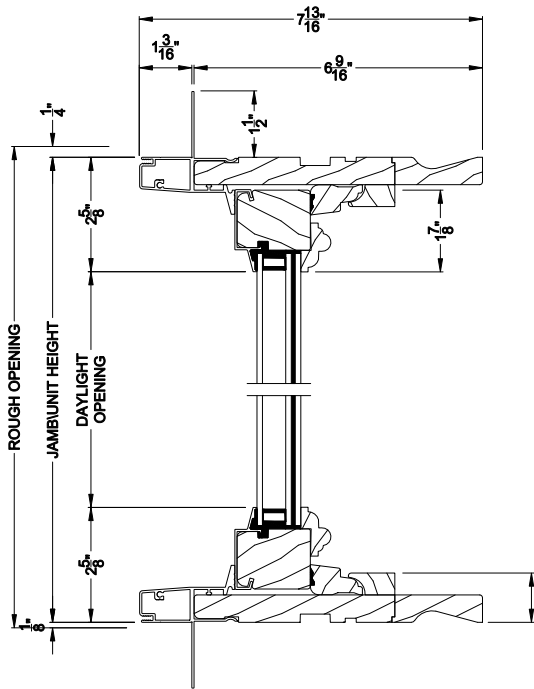

Weather Shield®

Premium Coastal™ - IG

Hinged Door Transom

CROSS SECTION DETAILS

PREMIUM COASTAL IG DOOR TRANSOM (1605)
Horizontal Section - With 1 Panel

PREMIUM COASTAL IG DOOR TRANSOM (1605)
Vertical Section

PREMIUM COASTAL IG DOOR TRANSOM (1605)
Horizontal Section - With 2 Panels

Note: All dimensions are approximate. Weather Shield reserves the right to change specifications without notice.

Weather Shield®

Premium Coastal™ - IG

Hinged Door Transom

CROSS SECTION DETAILS

PREMIUM COASTAL IG DOOR TRANSOM (1605)
Horizontal Section - With 1 Panel

PREMIUM COASTAL IG DOOR TRANSOM (1605)
Vertical Section

PREMIUM COASTAL IG DOOR TRANSOM (1605)
Horizontal Section - With 2 Panels

Note: All dimensions are approximate. Weather Shield reserves the right to change specifications without notice.