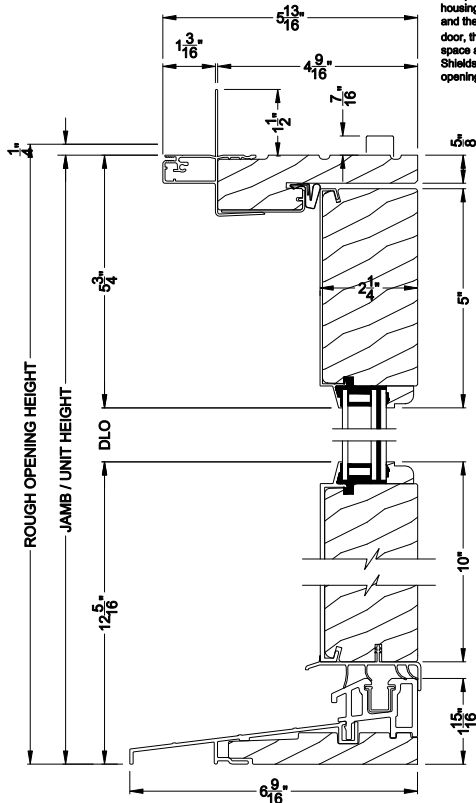

Weather Shield®

Premium Coastal™ - IG

Hinged Patio Doors

CROSS SECTION DETAILS

PREMIUM COASTAL IG INSWING DOOR (1507)
Vertical Section