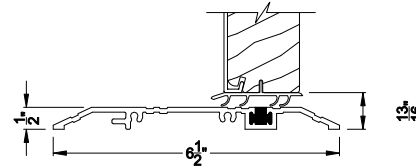

PREMIUM COASTAL IG INSWING DOOR
Vertical Section - ADA Sill