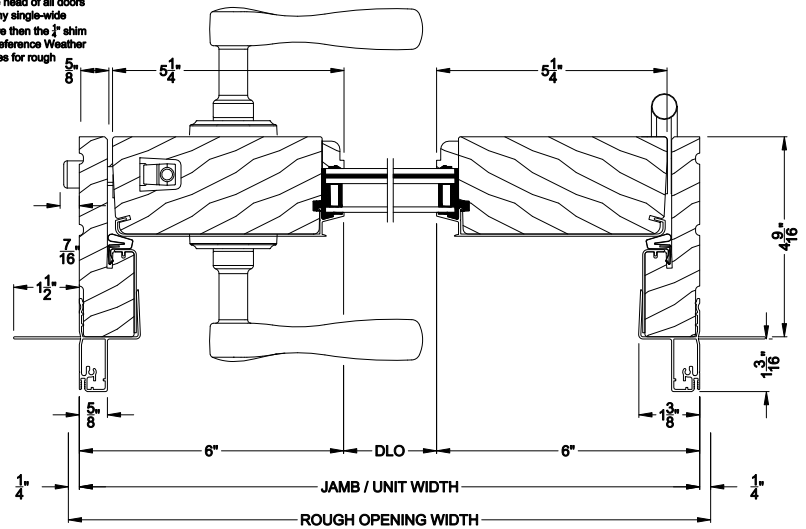

PREMIUM COASTAL IG INSWING DOOR (1507)
Horizontal Section - Single Door