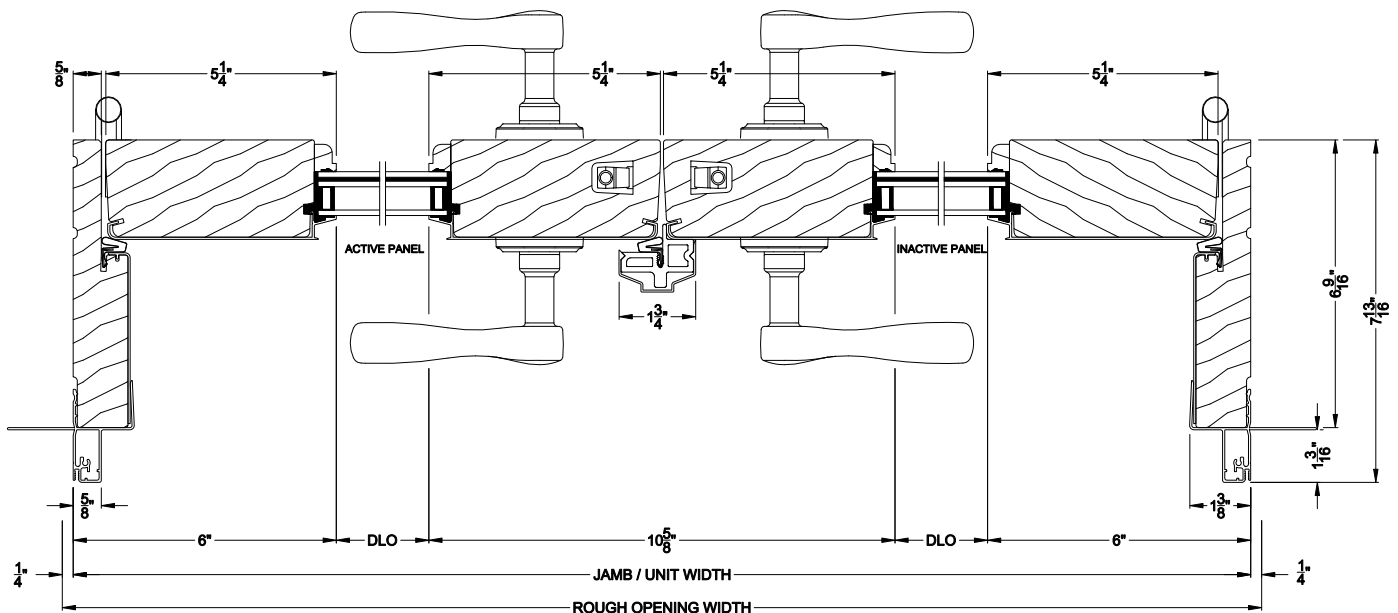

PREMIUM COASTAL IG INSWING DOOR (1507)
Vertical Section

PREMIUM COASTAL IG INSWING DOOR (1507)
Horizontal Section - Single Door

PREMIUM COASTAL IG INSWING DOOR
Vertical Section - ADA Sill

PREMIUM COASTAL IG INSWING DOOR (1507)
Horizontal Section - Double Door

Note: All dimensions are approximate. Weather Shield reserves the right to change specifications without notice.

Weather Shield®

Premium Coastal™ - IG

Hinged Patio Doors

CROSS SECTION DETAILS

PREMIUM COASTAL IG INSWING DOOR (1507)
Vertical Section - 6-9/16" Jamb

PREMIUM COASTAL IG INSWING DOOR (1507)
Horizontal Section - Single Door - 6-9/16" Jamb

PREMIUM COASTAL IG INSWING DOOR
Vertical Section - ADA Sill - 6-9/16" Jamb

PREMIUM COASTAL IG INSWING DOOR (1507)
Horizontal Section - Double Door - 6-9/16" Jamb

Note: All dimensions are approximate. Weather Shield reserves the right to change specifications without notice.