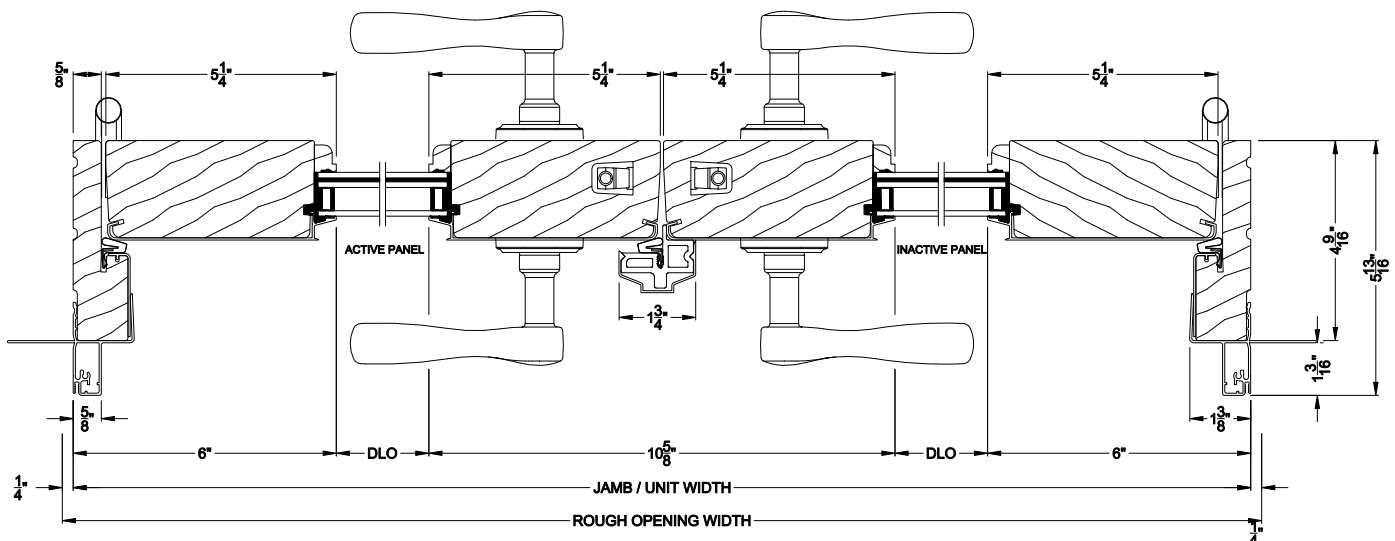

PREMIUM COASTAL IG INSWING DOOR (1507)
Horizontal Section - Double Door

Note: All dimensions are approximate. Weather Shield reserves the right to change specifications without notice.