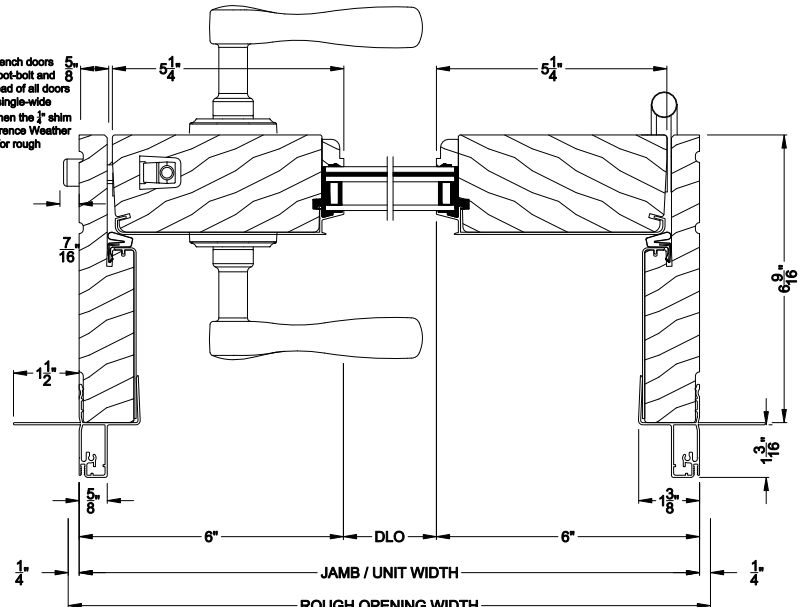

Weather Shield®

Premium Coastal™ - IG

Hinged Patio Doors

CROSS SECTION DETAILS

Weather Shield's Impact French doors incorporate the use of a shoot-bolt and housing grommet, at the head of all doors and the strike jamb of any single-wide door, that protrudes more than the 1/2" shim space allowed. Please reference Weather Shields Installation guides for rough opening preparation.

Note: All dimensions are approximate. Weather Shield reserves the right to change specifications without notice.

Weather Shield®

Premium Coastal™ - IG

Hinged Patio Doors

CROSS SECTION DETAILS

PREMIUM COASTAL IG INSWING DOOR (1507)
Vertical Section - 6-9/16" Jamb

PREMIUM COASTAL IG INSWING DOOR (1507)
Horizontal Section - Single Door - 6-9/16" Jamb

PREMIUM COASTAL IG INSWING DOOR
Vertical Section - ADA Sill - 6-9/16" Jamb

PREMIUM COASTAL IG INSWING DOOR (1507)
Horizontal Section - Double Door - 6-9/16" Jamb

Note: All dimensions are approximate. Weather Shield reserves the right to change specifications without notice.