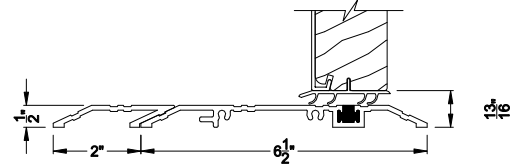

Note: All dimensions are approximate. Weather Shield reserves the right to change specifications without notice.

Weather Shield®

Premium Coastal™ - IG

Hinged Patio Doors

CROSS SECTION DETAILS

PREMIUM COASTAL IG INSWING DOOR (1507)
Vertical Section - 6-9/16" Jamb

PREMIUM COASTAL IG INSWING DOOR (1507)
Horizontal Section - Single Door - 6-9/16" Jamb

PREMIUM COASTAL IG INSWING DOOR
Vertical Section - ADA Sill - 6-9/16" Jamb

PREMIUM COASTAL IG INSWING DOOR (1507)
Horizontal Section - Double Door - 6-9/16" Jamb

Note: All dimensions are approximate. Weather Shield reserves the right to change specifications without notice.