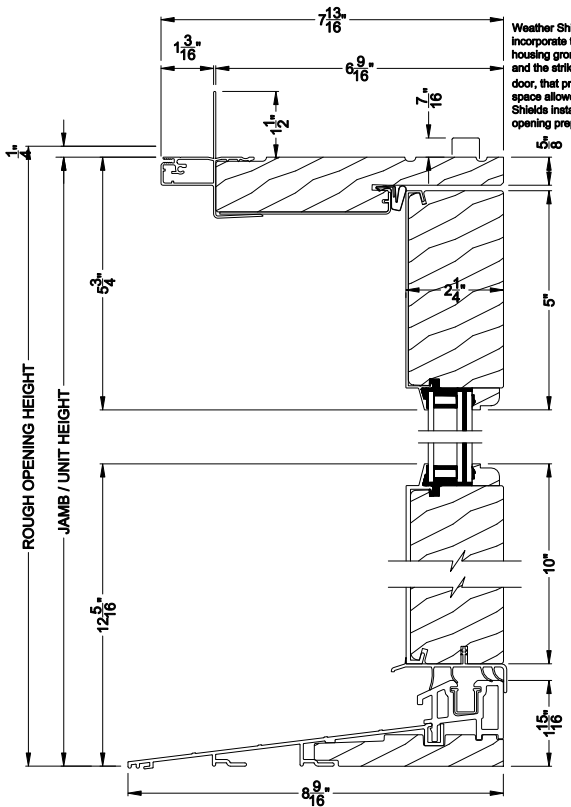

Weather Shield®

Premium Coastal™ - IG

Hinged Patio Doors

CROSS SECTION DETAILS

Weather Shield's Impact French doors incorporate the use of a shoot-bolt and housing grommet, at the head of all doors and the strike jamb of any single-wide door, that protrudes more than the 1/2" shim space allowed. Please reference Weather Shields Installation guides for rough opening preparation.

PREMIUM COASTAL IG INSWING DOOR (1507)
Vertical Section

PREMIUM COASTAL IG INSWING DOOR (1507)
Horizontal Section - Single Door

PREMIUM COASTAL IG INSWING DOOR
Vertical Section - ADA Sill

PREMIUM COASTAL IG INSWING DOOR (1507)
Horizontal Section - Double Door

Note: All dimensions are approximate. Weather Shield reserves the right to change specifications without notice.

Weather Shield®

Premium Coastal™ - IG

Hinged Patio Doors

CROSS SECTION DETAILS

PREMIUM COASTAL IG INSWING DOOR (1507)
Vertical Section - 6-9/16" Jamb

Note: All dimensions are approximate. Weather Shield reserves the right to change specifications without notice.