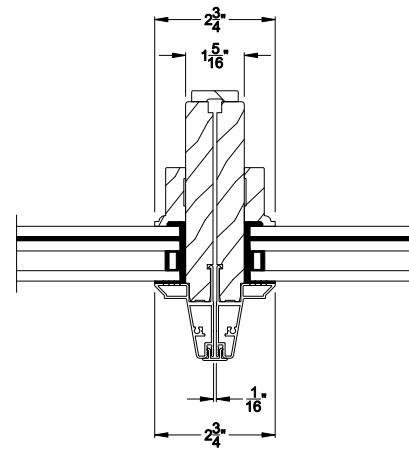

## CROSS SECTION DETAILS

**PREMIUM COASTAL IG DIRECT-SET (1311)**  
Vertical Section - Slim Frame

**PREMIUM COASTAL IG DIRECT-SET (1311)**  
Horizontal Section - Slim Frame

**PREMIUM COASTAL IG DIRECT-SET**  
Vertical Mullion Section

Note: All dimensions are approximate. Weather Shield reserves the right to change specifications without notice.