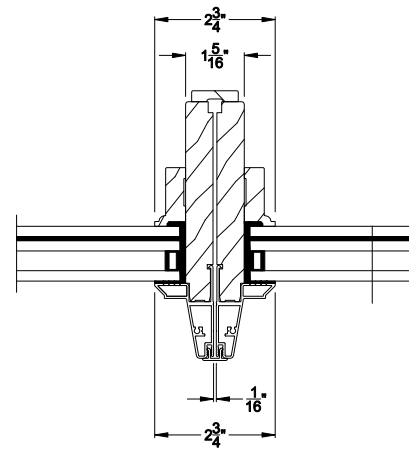

## CROSS SECTION DETAILS

**PREMIUM COASTAL IG DIRECT-SET (1311)**  
Vertical Section - Slim Frame

**PREMIUM COASTAL IG DIRECT-SET (1311)**  
Horizontal Section - Slim Frame

**PREMIUM COASTAL IG DIRECT-SET**  
Horizontal Mullion Section

Note: All dimensions are approximate. Weather Shield reserves the right to change specifications without notice.