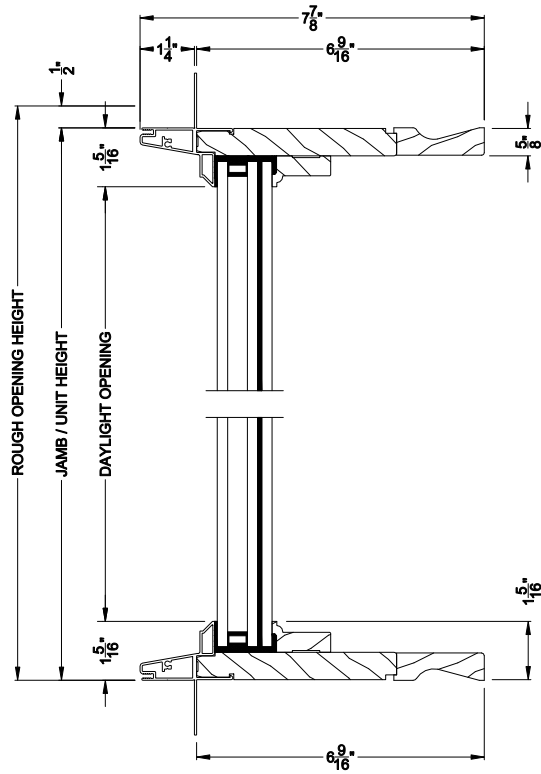

Weather Shield®

Premium Coastal™ - IG

Slim Frame Direct-Set Windows

CROSS SECTION DETAILS

PREMIUM COASTAL IG DIRECT-SET (1311)
Vertical Section - Slim Frame