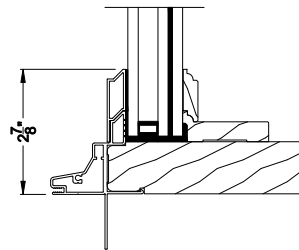

PREMIUM COASTAL IG DIRECT-SET
Vertical Section - Simulated Sash (DH)

PREMIUM COASTAL IG DIRECT-SET (1310)
Horizontal Section

PREMIUM COASTAL IG DIRECT-SET
Vertical Mull Section

Note: All dimensions are approximate. Weather Shield reserves the right to change specifications without notice.

Weather Shield®

Premium Coastal™ - IG

Special Shape Direct-Set Windows

CROSS SECTION DETAILS

PREMIUM COASTAL IG DIRECT-SET (1310)
Vertical Section - 6-9/16" Jamb

PREMIUM COASTAL IG DIRECT-SET
Vertical Section - Simulated Sash (Cas)

PREMIUM COASTAL IG DIRECT-SET
Vertical Section - Simulated Sash (DH)

PREMIUM COASTAL IG DIRECT-SET (1310)
Horizontal Section - 6-9/16" Jamb

PREMIUM COASTAL IG DIRECT-SET
Vertical Mull Section

Note: All dimensions are approximate. Weather Shield reserves the right to change specifications without notice.