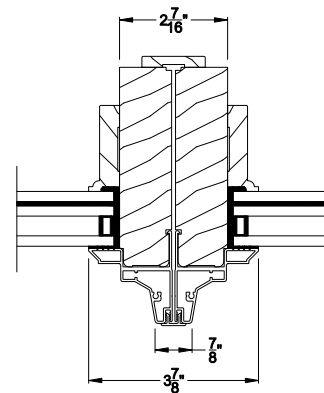

Weather Shield®

Premium Coastal™ - IG

Special Shape Direct-Set Windows

CROSS SECTION DETAILS

PREMIUM COASTAL IG DIRECT-SET (1310)
Vertical Section

PREMIUM COASTAL IG DIRECT-SET
Vertical Section - Simulated Sash (Cas)

PREMIUM COASTAL IG DIRECT-SET
Vertical Section - Simulated Sash (DH)

PREMIUM COASTAL IG DIRECT-SET (1310)
Horizontal Section

PREMIUM COASTAL IG DIRECT-SET
Vertical Mull Section

Note: All dimensions are approximate. Weather Shield reserves the right to change specifications without notice.

Weather Shield®

Premium Coastal™ - IG

Special Shape Direct-Set Windows

CROSS SECTION DETAILS

PREMIUM COASTAL IG DIRECT-SET (1310)
Vertical Section - 6-9/16" Jamb

PREMIUM COASTAL IG DIRECT-SET
Vertical Section - Simulated Sash (Cas)

PREMIUM COASTAL IG DIRECT-SET
Vertical Section - Simulated Sash (DH)

PREMIUM COASTAL IG DIRECT-SET (1310)
Horizontal Section - 6-9/16" Jamb

PREMIUM COASTAL IG DIRECT-SET
Vertical Mull Section

Note: All dimensions are approximate. Weather Shield reserves the right to change specifications without notice.