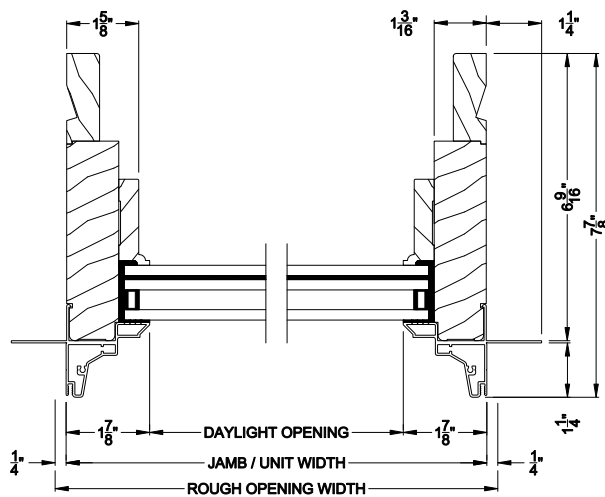

PREMIUM COASTAL IG DIRECT-SET
Vertical Section - Simulated Sash (DH)

PREMIUM COASTAL IG DIRECT-SET (1310)
Horizontal Section

PREMIUM COASTAL IG DIRECT-SET
Vertical Mull Section

Note: All dimensions are approximate. Weather Shield reserves the right to change specifications without notice.

Weather Shield®

Premium Coastal™ - IG

Special Shape Direct-Set Windows

CROSS SECTION DETAILS

PREMIUM COASTAL IG DIRECT-SET (1310)
Vertical Section - 6-9/16" Jamb

PREMIUM COASTAL IG DIRECT-SET
Vertical Section - Simulated Sash (Cas)

PREMIUM COASTAL IG DIRECT-SET
Vertical Section - Simulated Sash (DH)

PREMIUM COASTAL IG DIRECT-SET (1310)
Horizontal Section - 6-9/16" Jamb

PREMIUM COASTAL IG DIRECT-SET
Vertical Mull Section

Note: All dimensions are approximate. Weather Shield reserves the right to change specifications without notice.