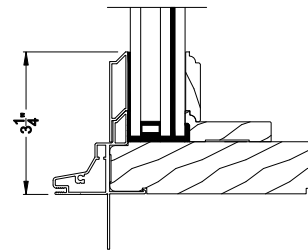

PREMIUM COASTAL IG DIRECT-SET
Vertical Section - Simulated Sash (DH)

PREMIUM COASTAL IG DIRECT-SET (1310)
Horizontal Section

PREMIUM COASTAL IG DIRECT-SET
Vertical Mull Section

Note: All dimensions are approximate. Weather Shield reserves the right to change specifications without notice.

Weather Shield®

Premium Coastal™ - IG

Special Shape Direct-Set Windows

CROSS SECTION DETAILS

PREMIUM COASTAL IG DIRECT-SET (1310)
Vertical Section - 6-9/16" Jamb

PREMIUM COASTAL IG DIRECT-SET
Vertical Section - Simulated Sash (Cas)

PREMIUM COASTAL IG DIRECT-SET
Vertical Section - Simulated Sash (DH)

PREMIUM COASTAL IG DIRECT-SET (1310)
Horizontal Section - 6-9/16" Jamb

PREMIUM COASTAL IG DIRECT-SET
Vertical Mull Section

Note: All dimensions are approximate. Weather Shield reserves the right to change specifications without notice.