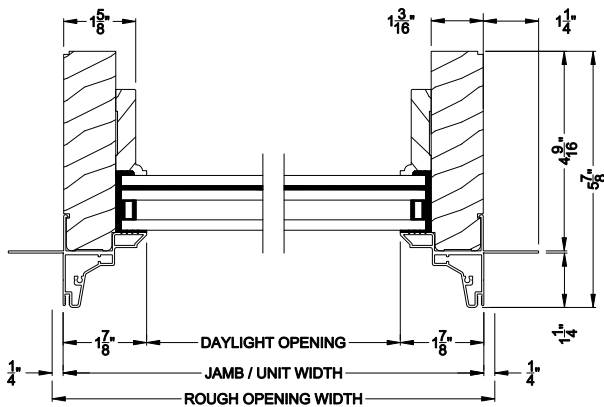

Weather Shield®

Premium Coastal™ - IG

Special Shape Direct-Set Windows

CROSS SECTION DETAILS

PREMIUM COASTAL IG DIRECT-SET (1310)
Vertical Section

PREMIUM COASTAL IG DIRECT-SET
Vertical Section - Simulated Sash (Cas)

PREMIUM COASTAL IG DIRECT-SET
Vertical Section - Simulated Sash (DH)

PREMIUM COASTAL IG DIRECT-SET (1310)
Horizontal Section

PREMIUM COASTAL IG DIRECT-SET
Vertical Mull Section

Note: All dimensions are approximate. Weather Shield reserves the right to change specifications without notice.

Weather Shield®

Premium Coastal™ - IG

Special Shape Direct-Set Windows

CROSS SECTION DETAILS

PREMIUM COASTAL IG DIRECT-SET (1310)
Vertical Section - 6-9/16" Jamb

PREMIUM COASTAL IG DIRECT-SET
Vertical Section - Simulated Sash (Cas)

PREMIUM COASTAL IG DIRECT-SET
Vertical Section - Simulated Sash (DH)

PREMIUM COASTAL IG DIRECT-SET (1310)
Horizontal Section - 6-9/16" Jamb

PREMIUM COASTAL IG DIRECT-SET
Vertical Mull Section

Note: All dimensions are approximate. Weather Shield reserves the right to change specifications without notice.