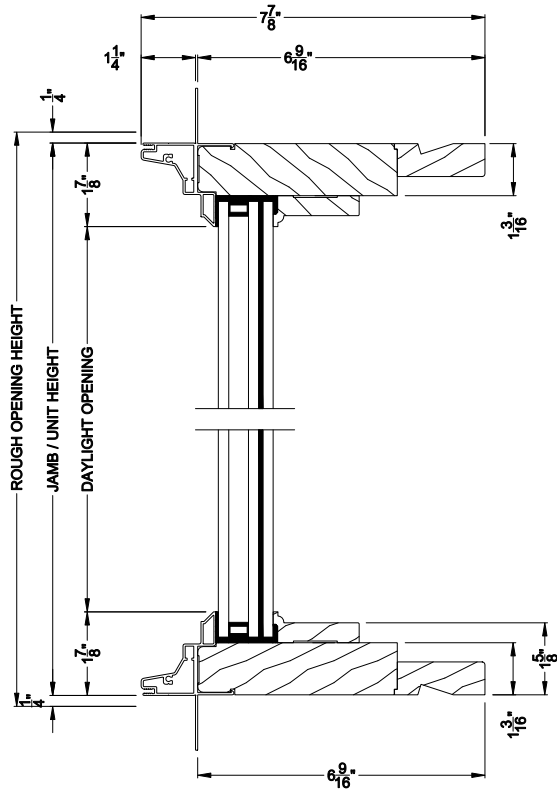

Weather Shield®

Premium Coastal™ - IG

Special Shape Direct-Set Windows

CROSS SECTION DETAILS

PREMIUM COASTAL IG DIRECT-SET (1310)
Vertical Section

PREMIUM COASTAL IG DIRECT-SET
Vertical Section - Simulated Sash (Cas)

PREMIUM COASTAL IG DIRECT-SET
Vertical Section - Simulated Sash (DH)

PREMIUM COASTAL IG DIRECT-SET (1310)
Horizontal Section

PREMIUM COASTAL IG DIRECT-SET
Vertical Mull Section

Note: All dimensions are approximate. Weather Shield reserves the right to change specifications without notice.

Weather Shield®

Premium Coastal™ - IG

Special Shape Direct-Set Windows

CROSS SECTION DETAILS

PREMIUM COASTAL IG DIRECT-SET (1310)
Vertical Section - 6-9/16" Jamb

PREMIUM COASTAL IG DIRECT-SET
Vertical Section - Simulated Sash (Cas)

PREMIUM COASTAL IG DIRECT-SET
Vertical Section - Simulated Sash (DH)

PREMIUM COASTAL IG DIRECT-SET (1310)
Horizontal Section - 6-9/16" Jamb

PREMIUM COASTAL IG DIRECT-SET
Vertical Mull Section

Note: All dimensions are approximate. Weather Shield reserves the right to change specifications without notice.