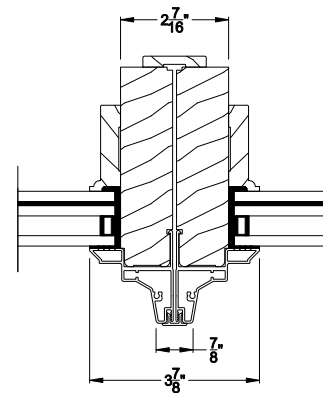

PREMIUM COASTAL IG DIRECT-SET
Vertical Section - Simulated Sash (DH)

PREMIUM COASTAL IG DIRECT-SET (1310)
Horizontal Section

PREMIUM COASTAL IG DIRECT-SET
Vertical Mull Section

Note: All dimensions are approximate. Weather Shield reserves the right to change specifications without notice.

Weather Shield®

Premium Coastal™ - IG

Special Shape Direct-Set Windows

CROSS SECTION DETAILS

PREMIUM COASTAL IG DIRECT-SET (1310)
Vertical Section - 6-9/16" Jamb

PREMIUM COASTAL IG DIRECT-SET
Vertical Section - Simulated Sash (Cas)

PREMIUM COASTAL IG DIRECT-SET
Vertical Section - Simulated Sash (DH)

PREMIUM COASTAL IG DIRECT-SET (1310)
Horizontal Section - 6-9/16" Jamb

PREMIUM COASTAL IG DIRECT-SET
Vertical Mull Section

Note: All dimensions are approximate. Weather Shield reserves the right to change specifications without notice.