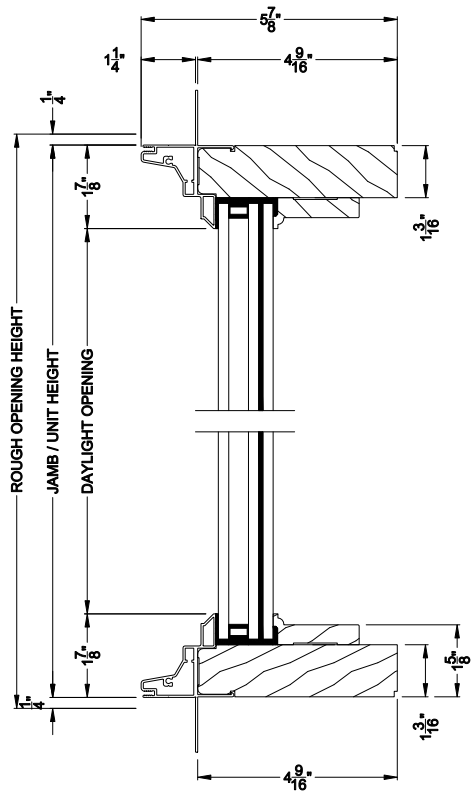

Weather Shield®

Premium Coastal™ - IG

Special Shape Direct-Set Windows

CROSS SECTION DETAILS

PREMIUM COASTAL IG DIRECT-SET (1310)
Vertical Section

PREMIUM COASTAL IG DIRECT-SET
Vertical Section - Simulated Sash (Cas)

PREMIUM COASTAL IG DIRECT-SET
Vertical Section - Simulated Sash (DH)

PREMIUM COASTAL IG DIRECT-SET (1310)
Horizontal Section

PREMIUM COASTAL IG DIRECT-SET
Vertical Mull Section

Note: All dimensions are approximate. Weather Shield reserves the right to change specifications without notice.

Weather Shield®

Premium Coastal™ - IG

Special Shape Direct-Set Windows

CROSS SECTION DETAILS

PREMIUM COASTAL IG DIRECT-SET (1310)
Vertical Section - 6-9/16" Jamb

PREMIUM COASTAL IG DIRECT-SET
Vertical Section - Simulated Sash (Cas)

PREMIUM COASTAL IG DIRECT-SET
Vertical Section - Simulated Sash (DH)

PREMIUM COASTAL IG DIRECT-SET (1310)
Horizontal Section - 6-9/16" Jamb

PREMIUM COASTAL IG DIRECT-SET
Vertical Mull Section

Note: All dimensions are approximate. Weather Shield reserves the right to change specifications without notice.