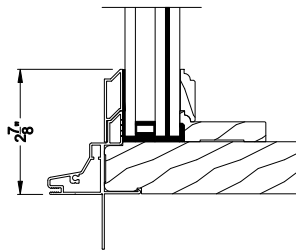

Weather Shield®

Premium Coastal™ - IG

Special Shape Direct-Set Windows

CROSS SECTION DETAILS

PREMIUM COASTAL IG DIRECT-SET (1310)
Vertical Section

PREMIUM COASTAL IG DIRECT-SET
Vertical Section - Simulated Sash (Cas)

PREMIUM COASTAL IG DIRECT-SET
Vertical Section - Simulated Sash (DH)

PREMIUM COASTAL IG DIRECT-SET (1310)
Horizontal Section

PREMIUM COASTAL IG DIRECT-SET
Vertical Mull Section

Note: All dimensions are approximate. Weather Shield reserves the right to change specifications without notice.

Weather Shield®

Premium Coastal™ - IG

Special Shape Direct-Set Windows

CROSS SECTION DETAILS

PREMIUM COASTAL IG DIRECT-SET (1310)
Vertical Section - 6-9/16" Jamb

PREMIUM COASTAL IG DIRECT-SET
Vertical Section - Simulated Sash (Cas)

PREMIUM COASTAL IG DIRECT-SET
Vertical Section - Simulated Sash (DH)

PREMIUM COASTAL IG DIRECT-SET (1310)
Horizontal Section - 6-9/16" Jamb

PREMIUM COASTAL IG DIRECT-SET
Vertical Mull Section

Note: All dimensions are approximate. Weather Shield reserves the right to change specifications without notice.