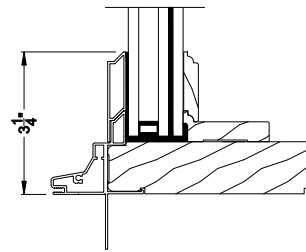

Weather Shield®

Premium Coastal™ - IG

Special Shape Direct-Set Windows

CROSS SECTION DETAILS

PREMIUM COASTAL IG DIRECT-SET (1310)
Vertical Section

PREMIUM COASTAL IG DIRECT-SET
Vertical Section - Simulated Sash (Cas)

PREMIUM COASTAL IG DIRECT-SET
Vertical Section - Simulated Sash (DH)

PREMIUM COASTAL IG DIRECT-SET (1310)
Horizontal Section

PREMIUM COASTAL IG DIRECT-SET
Vertical Mull Section

Note: All dimensions are approximate. Weather Shield reserves the right to change specifications without notice.

Weather Shield®

Premium Coastal™ - IG

Special Shape Direct-Set Windows

CROSS SECTION DETAILS

PREMIUM COASTAL IG DIRECT-SET (1310)
Vertical Section - 6-9/16" Jamb

PREMIUM COASTAL IG DIRECT-SET
Vertical Section - Simulated Sash (Cas)

PREMIUM COASTAL IG DIRECT-SET
Vertical Section - Simulated Sash (DH)

PREMIUM COASTAL IG DIRECT-SET (1310)
Horizontal Section - 6-9/16" Jamb

PREMIUM COASTAL IG DIRECT-SET
Vertical Mull Section

Note: All dimensions are approximate. Weather Shield reserves the right to change specifications without notice.