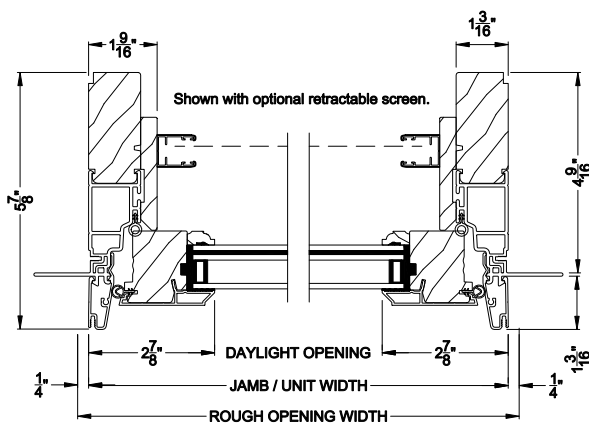

Weather Shield®

Premium Coastal™ - IG

Push Out Casement Windows

CROSS SECTION DETAILS

PREMIUM COASTAL IG CASEMENT WINDOW (1214)
Vertical Section - Manual Push Out

PREMIUM COASTAL IG CASEMENT WINDOW
Horizontal Stack Section - 1/2" Alum.

PREMIUM COASTAL IG CASEMENT WINDOW (1214)
Horizontal Section - Manual Push Out

PREMIUM COASTAL IG CASEMENT WINDOW
Vertical Mull Section

Note: All dimensions are approximate. Weather Shield reserves the right to change specifications without notice.

Weather Shield®

Premium Coastal™ - IG

Push Out Casement Windows

CROSS SECTION DETAILS

Shown with optional retractable screen.

PREMIUM COASTAL IG CASEMENT WINDOW (1214)

Vertical Section - Manual Push Out - 6-9/16" Jamb

Shown with optional retractable screen.

PREMIUM COASTAL IG CASEMENT WINDOW

Horizontal Stack Section - 1/2" Alum.

Shown with optional retractable screen.

PREMIUM COASTAL IG CASEMENT WINDOW (1214)

Horizontal Section - Manual Push Out - 6-9/16" Jamb