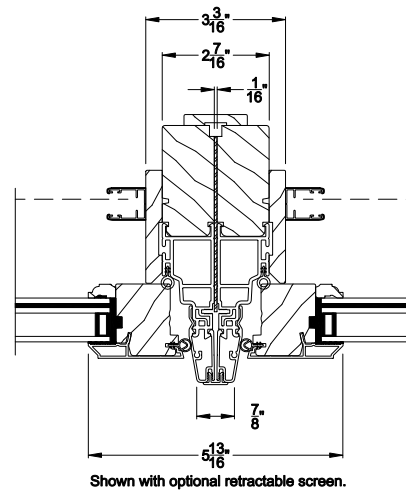

Weather Shield®

Premium Coastal™ - IG

Push Out Casement Windows

CROSS SECTION DETAILS

PREMIUM COASTAL IG CASEMENT WINDOW (1214)
Vertical Section - Manual Push Out

PREMIUM COASTAL IG CASEMENT WINDOW
Horizontal Stack Section - 1/2" Alum.

PREMIUM COASTAL IG CASEMENT WINDOW (1214)
Horizontal Section - Manual Push Out

PREMIUM COASTAL IG CASEMENT WINDOW
Vertical Mull Section

Note: All dimensions are approximate. Weather Shield reserves the right to change specifications without notice.

Weather Shield®

Premium Coastal™ - IG

Push Out Casement Windows

CROSS SECTION DETAILS

Shown with optional retractable screen.

PREMIUM COASTAL IG CASEMENT WINDOW (1214)

Vertical Section - Manual Push Out - 6-9/16" Jamb

Shown with optional retractable screen.

PREMIUM COASTAL IG CASEMENT WINDOW

Horizontal Stack Section - 1/2" Alum.

Shown with optional retractable screen.

PREMIUM COASTAL IG CASEMENT WINDOW (1214)

Horizontal Section - Manual Push Out - 6-9/16" Jamb