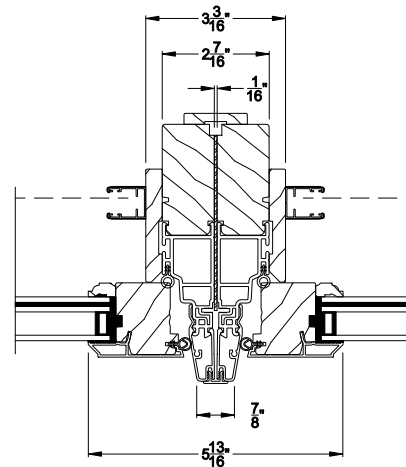

PREMIUM COASTAL IG CASEMENT WINDOW (1214)
Horizontal Section - Manual Push Out

PREMIUM COASTAL IG CASEMENT WINDOW
Vertical Mull Section

Note: All dimensions are approximate. Weather Shield reserves the right to change specifications without notice.

Weather Shield®

Premium Coastal™ - IG

Push Out Casement Windows

CROSS SECTION DETAILS

Shown with optional retractable screen.

PREMIUM COASTAL IG CASEMENT WINDOW (1214)

Vertical Section - Manual Push Out - 6-9/16" Jamb

Shown with optional retractable screen.

PREMIUM COASTAL IG CASEMENT WINDOW

Horizontal Stack Section - 1/2" Alum.

Shown with optional retractable screen.

PREMIUM COASTAL IG CASEMENT WINDOW (1214)

Horizontal Section - Manual Push Out - 6-9/16" Jamb

Shown with optional retractable screen.

PREMIUM COASTAL IG CASEMENT WINDOW

Vertical Mull Section

Note: All dimensions are approximate. Weather Shield reserves the right to change specifications without notice.