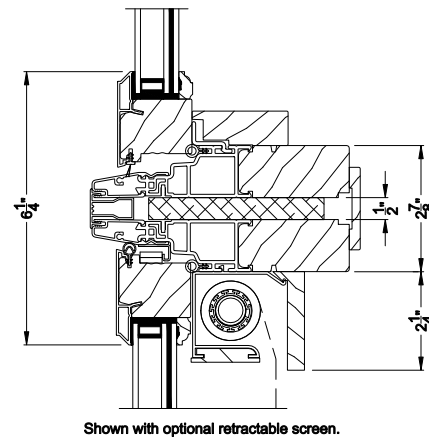

Weather Shield®

Premium Coastal™ - IG

Push Out Casement Windows

CROSS SECTION DETAILS

PREMIUM COASTAL IG CASEMENT WINDOW (1214)
Vertical Section - Manual Push Out

PREMIUM COASTAL IG CASEMENT WINDOW
Horizontal Stack Section - 1/2" Alum.

PREMIUM COASTAL IG CASEMENT WINDOW (1214)
Horizontal Section - Manual Push Out

PREMIUM COASTAL IG CASEMENT WINDOW
Vertical Mull Section

Note: All dimensions are approximate. Weather Shield reserves the right to change specifications without notice.

Weather Shield®

Premium Coastal™ - IG

Push Out Casement Windows

CROSS SECTION DETAILS

Shown with optional retractable screen.

PREMIUM COASTAL IG CASEMENT WINDOW (1214)

Vertical Section - Manual Push Out - 6-9/16" Jamb

Shown with optional retractable screen.

PREMIUM COASTAL IG CASEMENT WINDOW

Horizontal Stack Section - 1/2" Alum.

Shown with optional retractable screen.

PREMIUM COASTAL IG CASEMENT WINDOW (1214)

Horizontal Section - Manual Push Out - 6-9/16" Jamb