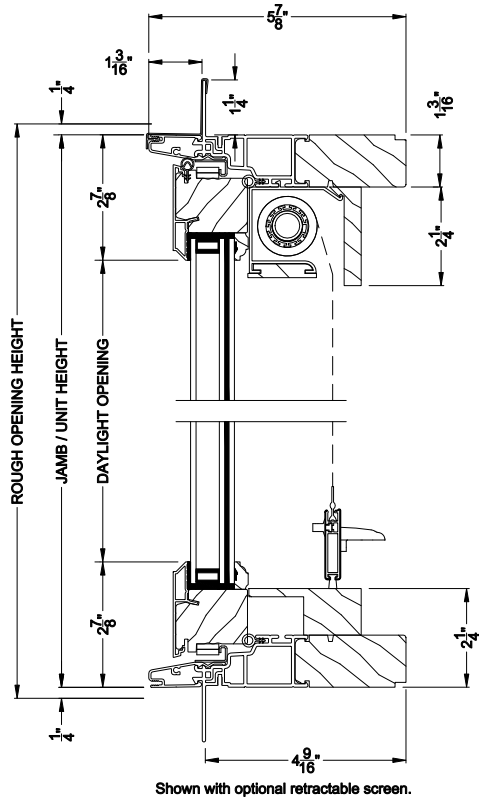

Weather Shield®

Premium Coastal™ - IG

Push Out Casement Windows

CROSS SECTION DETAILS

PREMIUM COASTAL IG CASEMENT WINDOW (1214)
Vertical Section - Manual Push Out

PREMIUM COASTAL IG CASEMENT WINDOW
Horizontal Stack Section - 1/2" Alum.

PREMIUM COASTAL IG CASEMENT WINDOW (1214)
Horizontal Section - Manual Push Out

PREMIUM COASTAL IG CASEMENT WINDOW
Vertical Mull Section

Note: All dimensions are approximate. Weather Shield reserves the right to change specifications without notice.

Weather Shield®

Premium Coastal™ - IG

Push Out Casement Windows

CROSS SECTION DETAILS

Shown with optional retractable screen.

PREMIUM COASTAL IG CASEMENT WINDOW (1214)

Vertical Section - Manual Push Out - 6-9/16" Jamb

Shown with optional retractable screen.

PREMIUM COASTAL IG CASEMENT WINDOW

Horizontal Stack Section - 1/2" Alum.

Shown with optional retractable screen.

PREMIUM COASTAL IG CASEMENT WINDOW (1214)

Horizontal Section - Manual Push Out - 6-9/16" Jamb