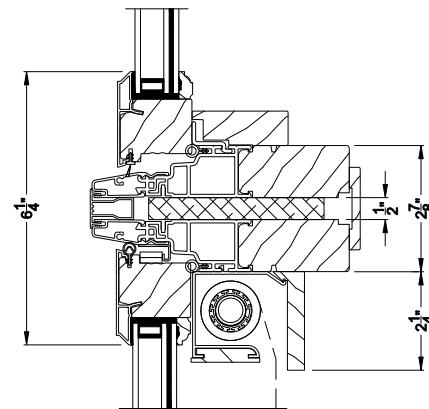

Weather Shield®

Premium Coastal™ - IG

Push Out Casement Windows

CROSS SECTION DETAILS

PREMIUM COASTAL IG CASEMENT WINDOW (1214)
Vertical Section - Manual Push Out

PREMIUM COASTAL IG CASEMENT WINDOW
Horizontal Stack Section - 1/2" Alum.

PREMIUM COASTAL IG CASEMENT WINDOW (1214)
Horizontal Section - Manual Push Out

PREMIUM COASTAL IG CASEMENT WINDOW
Vertical Mull Section

Note: All dimensions are approximate. Weather Shield reserves the right to change specifications without notice.

Weather Shield®

Premium Coastal™ - IG

Push Out Casement Windows

CROSS SECTION DETAILS

Shown with optional retractable screen.

PREMIUM COASTAL IG CASEMENT WINDOW (1214)

Vertical Section - Manual Push Out - 6-9/16" Jamb

Shown with optional retractable screen.

PREMIUM COASTAL IG CASEMENT WINDOW

Horizontal Stack Section - 1/2" Alum.

Shown with optional retractable screen.

PREMIUM COASTAL IG CASEMENT WINDOW (1214)

Horizontal Section - Manual Push Out - 6-9/16" Jamb