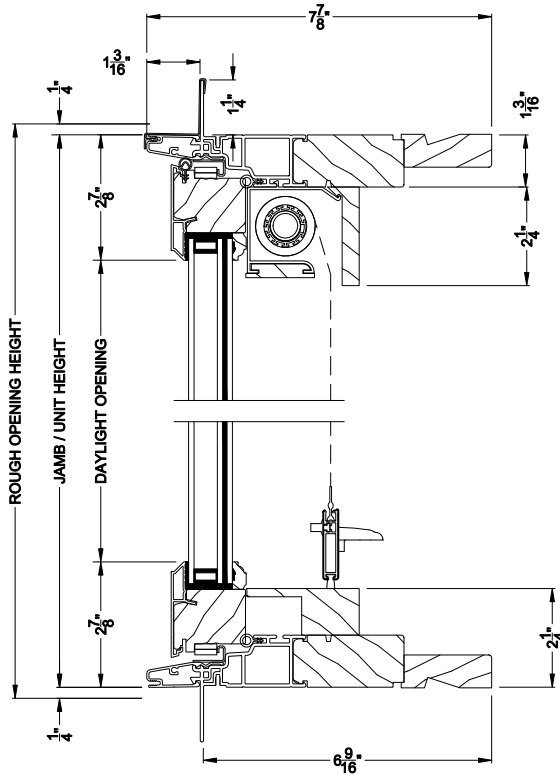

Weather Shield®

Premium Coastal™ - IG

Push Out Casement Windows

CROSS SECTION DETAILS

PREMIUM COASTAL IG CASEMENT WINDOW (1214)
Vertical Section - Manual Push Out

PREMIUM COASTAL IG CASEMENT WINDOW
Horizontal Stack Section - 1/2" Alum.

PREMIUM COASTAL IG CASEMENT WINDOW (1214)
Horizontal Section - Manual Push Out

PREMIUM COASTAL IG CASEMENT WINDOW
Vertical Mull Section

Note: All dimensions are approximate. Weather Shield reserves the right to change specifications without notice.

Weather Shield®

Premium Coastal™ - IG

Push Out Casement Windows

CROSS SECTION DETAILS

Shown with optional retractable screen.

PREMIUM COASTAL IG CASEMENT WINDOW (1214)

Vertical Section - Manual Push Out - 6-9/16" Jamb

Shown with optional retractable screen.

PREMIUM COASTAL IG CASEMENT WINDOW

Horizontal Stack Section - 1/2" Alum.

Shown with optional retractable screen.

PREMIUM COASTAL IG CASEMENT WINDOW (1214)

Horizontal Section - Manual Push Out - 6-9/16" Jamb