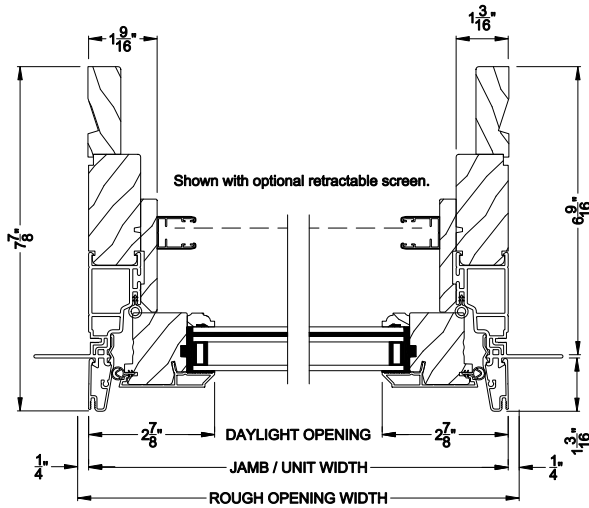

PREMIUM COASTAL IG CASEMENT WINDOW (1214)
Horizontal Section - Manual Push Out

PREMIUM COASTAL IG CASEMENT WINDOW
Vertical Mull Section

Note: All dimensions are approximate. Weather Shield reserves the right to change specifications without notice.

Weather Shield®

Premium Coastal™ - IG

Push Out Casement Windows

CROSS SECTION DETAILS

Shown with optional retractable screen.

PREMIUM COASTAL IG CASEMENT WINDOW (1214)

Vertical Section - Manual Push Out - 6-9/16" Jamb

Shown with optional retractable screen.

PREMIUM COASTAL IG CASEMENT WINDOW

Horizontal Stack Section - 1/2" Alum.

Shown with optional retractable screen.

PREMIUM COASTAL IG CASEMENT WINDOW (1214)

Horizontal Section - Manual Push Out - 6-9/16" Jamb