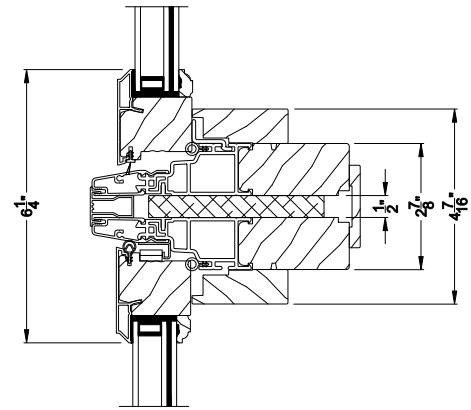

Weather Shield®

Premium Coastal™ - IG

Casement Picture Windows

CROSS SECTION DETAILS

PREMIUM COASTAL IG CASEMENT WINDOW
Horizontal Stack Section - 1/2" Alum.

PREMIUM COASTAL IG CASEMENT PICTURE (1210)
Vertical Section

PREMIUM COASTAL IG CASEMENT PICTURE (1210)
Horizontal Section

PREMIUM COASTAL IG CASEMENT PICTURE
Vertical Mull Section - 1/2" Alum.

Note: All dimensions are approximate. Weather Shield reserves the right to change specifications without notice.

Weather Shield®

Premium Coastal™ - IG

Casement Picture Windows

CROSS SECTION DETAILS

PREMIUM COASTAL IG CASEMENT PICTURE (1210)
Vertical Section - 6-9/16" Jamb

PREMIUM COASTAL IG CASEMENT WINDOW
Horizontal Stack Section - 1/2" Alum.

PREMIUM COASTAL IG CASEMENT PICTURE (1210)
Horizontal Section - 6-9/16" Jamb

PREMIUM COASTAL IG CASEMENT PICTURE
Vertical Mull Section - 1/2" Alum.

Note: All dimensions are approximate. Weather Shield reserves the right to change specifications without notice.