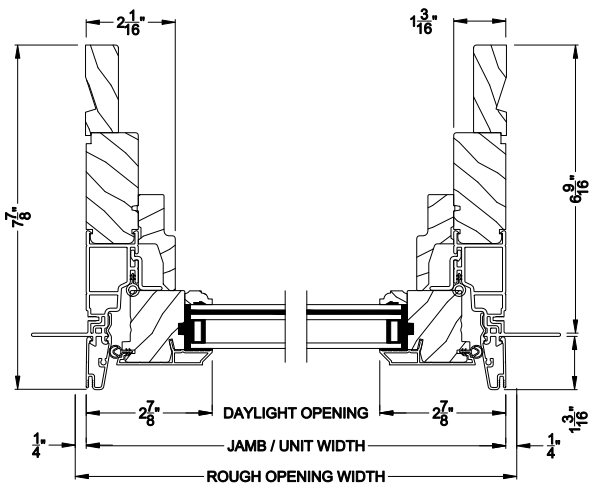

PREMIUM COASTAL IG CASEMENT PICTURE (1210)
Horizontal Section

PREMIUM COASTAL IG CASEMENT PICTURE
Vertical Mull Section - 1/2" Alum.

Note: All dimensions are approximate. Weather Shield reserves the right to change specifications without notice.

Weather Shield®

Premium Coastal™ - IG

Casement Picture Windows

CROSS SECTION DETAILS

PREMIUM COASTAL IG CASEMENT PICTURE (1210)
Vertical Section - 6-9/16" Jamb

PREMIUM COASTAL IG CASEMENT WINDOW
Horizontal Stack Section - 1/2" Alum.

PREMIUM COASTAL IG CASEMENT PICTURE (1210)
Horizontal Section - 6-9/16" Jamb

PREMIUM COASTAL IG CASEMENT PICTURE
Vertical Mull Section - 1/2" Alum.

Note: All dimensions are approximate. Weather Shield reserves the right to change specifications without notice.