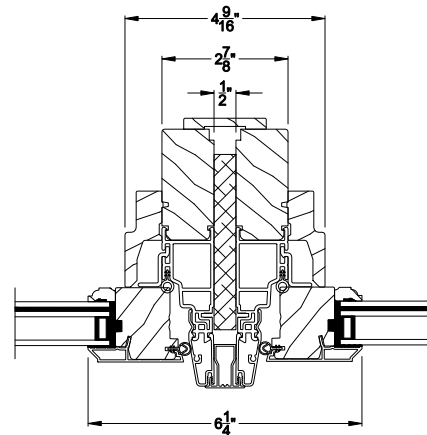

Weather Shield®

Premium Coastal™ - IG

Casement Picture Windows

CROSS SECTION DETAILS

PREMIUM COASTAL IG CASEMENT WINDOW
Horizontal Stack Section - 1/2" Alum.

PREMIUM COASTAL IG CASEMENT PICTURE (1210)
Vertical Section

PREMIUM COASTAL IG CASEMENT PICTURE (1210)
Horizontal Section

PREMIUM COASTAL IG CASEMENT PICTURE
Vertical Mull Section - 1/2" Alum.

Note: All dimensions are approximate. Weather Shield reserves the right to change specifications without notice.

Weather Shield®

Premium Coastal™ - IG

Casement Picture Windows

CROSS SECTION DETAILS

PREMIUM COASTAL IG CASEMENT PICTURE (1210)
Vertical Section - 6-9/16" Jamb

PREMIUM COASTAL IG CASEMENT WINDOW
Horizontal Stack Section - 1/2" Alum.

PREMIUM COASTAL IG CASEMENT PICTURE (1210)
Horizontal Section - 6-9/16" Jamb

PREMIUM COASTAL IG CASEMENT PICTURE
Vertical Mull Section - 1/2" Alum.

Note: All dimensions are approximate. Weather Shield reserves the right to change specifications without notice.