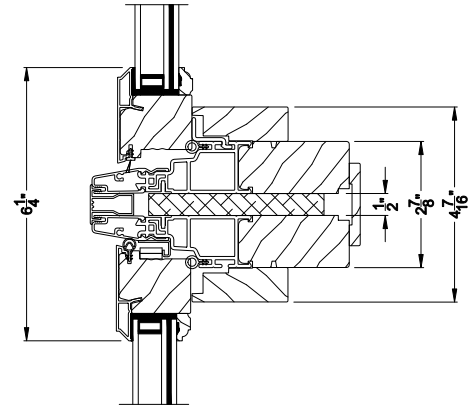

Weather Shield®

Premium Coastal™ - IG

Casement Picture Windows

CROSS SECTION DETAILS

PREMIUM COASTAL IG CASEMENT WINDOW
Horizontal Stack Section - 1/2" Alum.

PREMIUM COASTAL IG CASEMENT PICTURE (1210)
Vertical Section

PREMIUM COASTAL IG CASEMENT PICTURE (1210)
Horizontal Section

PREMIUM COASTAL IG CASEMENT PICTURE
Vertical Mull Section - 1/2" Alum.

Note: All dimensions are approximate. Weather Shield reserves the right to change specifications without notice.

Weather Shield®

Premium Coastal™ - IG

Casement Picture Windows

CROSS SECTION DETAILS

PREMIUM COASTAL IG CASEMENT PICTURE (1210)
Vertical Section - 6-9/16" Jamb

PREMIUM COASTAL IG CASEMENT WINDOW
Horizontal Stack Section - 1/2" Alum.

PREMIUM COASTAL IG CASEMENT PICTURE (1210)
Horizontal Section - 6-9/16" Jamb

PREMIUM COASTAL IG CASEMENT PICTURE
Vertical Mull Section - 1/2" Alum.

Note: All dimensions are approximate. Weather Shield reserves the right to change specifications without notice.