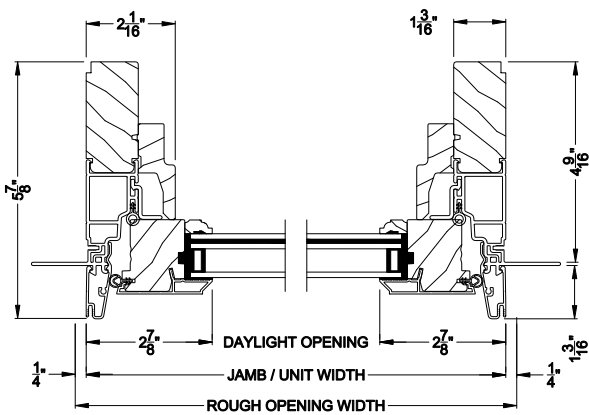

Weather Shield®

Premium Coastal™ - IG

Casement Picture Windows

CROSS SECTION DETAILS

PREMIUM COASTAL IG CASEMENT WINDOW
Horizontal Stack Section - 1/2" Alum.

PREMIUM COASTAL IG CASEMENT PICTURE (1210)
Vertical Section

PREMIUM COASTAL IG CASEMENT PICTURE (1210)
Horizontal Section

PREMIUM COASTAL IG CASEMENT PICTURE
Vertical Mull Section - 1/2" Alum.

Note: All dimensions are approximate. Weather Shield reserves the right to change specifications without notice.

Weather Shield®

Premium Coastal™ - IG

Casement Picture Windows

CROSS SECTION DETAILS

PREMIUM COASTAL IG CASEMENT PICTURE (1210)
Vertical Section - 6-9/16" Jamb

PREMIUM COASTAL IG CASEMENT WINDOW
Horizontal Stack Section - 1/2" Alum.

PREMIUM COASTAL IG CASEMENT PICTURE (1210)
Horizontal Section - 6-9/16" Jamb

PREMIUM COASTAL IG CASEMENT PICTURE
Vertical Mull Section - 1/2" Alum.

Note: All dimensions are approximate. Weather Shield reserves the right to change specifications without notice.