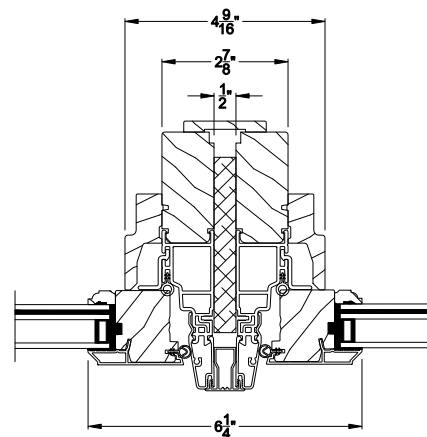

PREMIUM COASTAL IG CASEMENT PICTURE (1210)
Horizontal Section

PREMIUM COASTAL IG CASEMENT PICTURE
Vertical Mull Section - 1/2" Alum.

Note: All dimensions are approximate. Weather Shield reserves the right to change specifications without notice.

Weather Shield®

Premium Coastal™ - IG

Casement Picture Windows

CROSS SECTION DETAILS

PREMIUM COASTAL IG CASEMENT PICTURE (1210)
Vertical Section - 6-9/16" Jamb

PREMIUM COASTAL IG CASEMENT WINDOW
Horizontal Stack Section - 1/2" Alum.

PREMIUM COASTAL IG CASEMENT PICTURE (1210)
Horizontal Section - 6-9/16" Jamb

PREMIUM COASTAL IG CASEMENT PICTURE
Vertical Mull Section - 1/2" Alum.

Note: All dimensions are approximate. Weather Shield reserves the right to change specifications without notice.