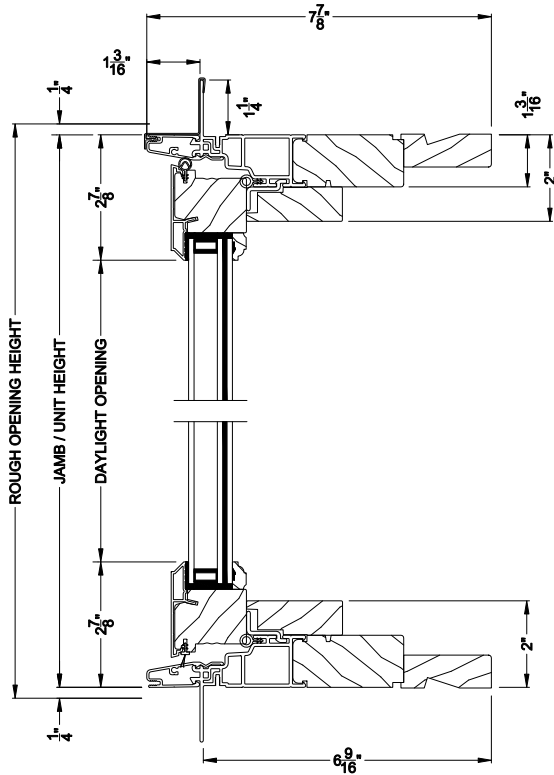

Weather Shield®

Premium Coastal™ - IG

Casement Picture Windows

CROSS SECTION DETAILS

PREMIUM COASTAL IG CASEMENT WINDOW
Horizontal Stack Section - 1/2" Alum.

PREMIUM COASTAL IG CASEMENT PICTURE (1210)
Vertical Section

PREMIUM COASTAL IG CASEMENT PICTURE (1210)
Horizontal Section

PREMIUM COASTAL IG CASEMENT PICTURE
Vertical Mull Section - 1/2" Alum.

Note: All dimensions are approximate. Weather Shield reserves the right to change specifications without notice.

Weather Shield®

Premium Coastal™ - IG

Casement Picture Windows

CROSS SECTION DETAILS

PREMIUM COASTAL IG CASEMENT PICTURE (1210)
Vertical Section - 6-9/16" Jamb

PREMIUM COASTAL IG CASEMENT WINDOW
Horizontal Stack Section - 1/2" Alum.

PREMIUM COASTAL IG CASEMENT PICTURE (1210)
Horizontal Section - 6-9/16" Jamb

PREMIUM COASTAL IG CASEMENT PICTURE
Vertical Mull Section - 1/2" Alum.

Note: All dimensions are approximate. Weather Shield reserves the right to change specifications without notice.