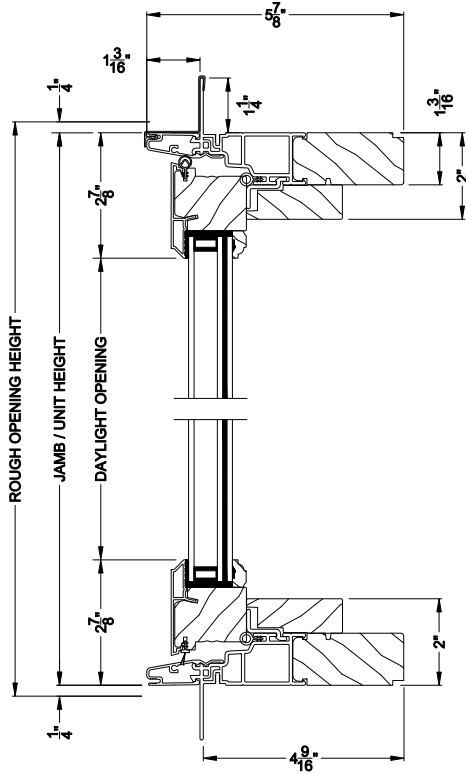

Weather Shield®

Premium Coastal™ - IG

Casement Picture Windows

CROSS SECTION DETAILS

PREMIUM COASTAL IG CASEMENT WINDOW
Horizontal Stack Section - 1/2" Alum.

PREMIUM COASTAL IG CASEMENT PICTURE (1210)
Vertical Section

PREMIUM COASTAL IG CASEMENT PICTURE (1210)
Horizontal Section

PREMIUM COASTAL IG CASEMENT PICTURE
Vertical Mull Section - 1/2" Alum.

Note: All dimensions are approximate. Weather Shield reserves the right to change specifications without notice.

Weather Shield®

Premium Coastal™ - IG

Casement Picture Windows

CROSS SECTION DETAILS

PREMIUM COASTAL IG CASEMENT PICTURE (1210)
Vertical Section - 6-9/16" Jamb

PREMIUM COASTAL IG CASEMENT WINDOW
Horizontal Stack Section - 1/2" Alum.

PREMIUM COASTAL IG CASEMENT PICTURE (1210)
Horizontal Section - 6-9/16" Jamb

PREMIUM COASTAL IG CASEMENT PICTURE
Vertical Mull Section - 1/2" Alum.

Note: All dimensions are approximate. Weather Shield reserves the right to change specifications without notice.