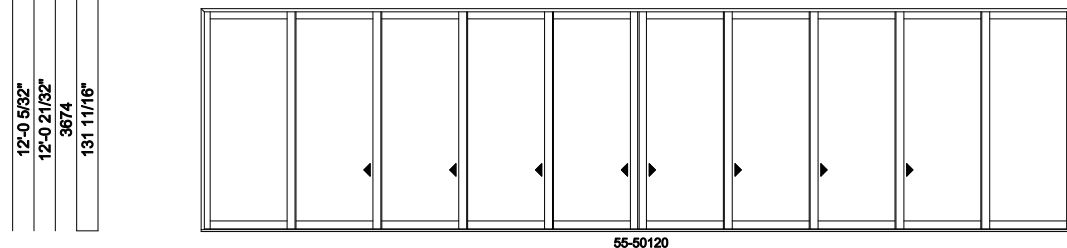

Jamb Dimension	47'-1 17/32"
Rough Opening	47'-2 17/32"
Soft Metric R.O. (mm)	14390
Glass Size	50 3/4"

Note: for motorized doors add 20" to rough opening