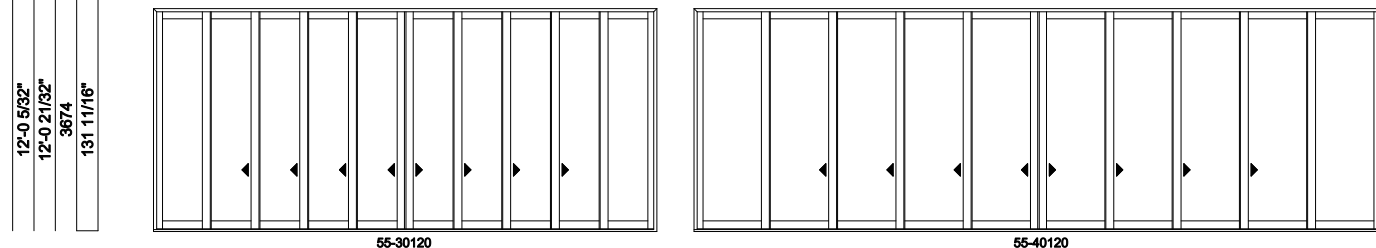

Multi-Slide Doors - 2-1/4" Panel (8725) 5L5R Panel

Jamb Dimension	27'-1 17/32"	37'-1 17/32"
Rough Opening	27'-2 17/32"	37'-2 17/32"
Soft Metric R.O. (mm)	8294	11342
Glass Size	26 3/4"	38 3/4"

Note: for motorized doors add 20" to rough opening