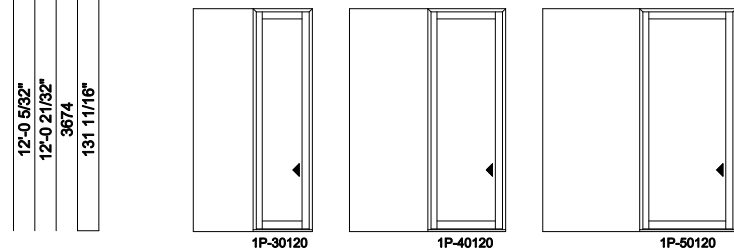

Multi-Slide Doors - 2-1/4" Panel (8725) 1 Panel Pocket

Exposed Jamb Dimension	3'-2 5/16"	4'-2 5/16"	5'-2 5/16"
Jamb Dimension	6'-5"	8'-5"	10'-5"
Rough Opening	6'-6"	8'-6"	10'-6"
Soft Metric R.O. (mm)	1981	2591	3200
Glass Size	26 3/4"	38 3/4"	50 3/4"

Note: for motorized doors add 10" to rough opening

1L shown; 1R available