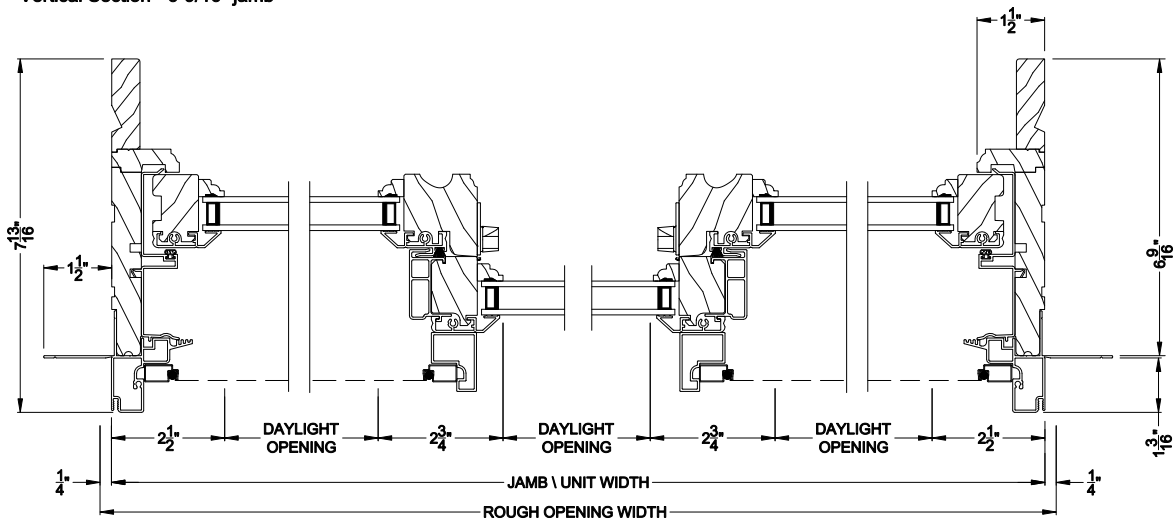

Weather Shield®

Premium Series™

Slider Windows

CROSS SECTION DETAILS

PREMIUM SLIDER WINDOW (8401)
Vertical Section

PREMIUM SLIDER WINDOW (8401)
Horizontal Section - Double Slider

PREMIUM SLIDER WINDOW (8401)
Horizontal Section - Triple Slider

Note: All dimensions are approximate. Weather Shield reserves the right to change specifications without notice.

Weather Shield®

Premium Series™

Slider Windows

CROSS SECTION DETAILS

PREMIUM SLIDER WINDOW (8401)
Horizontal Section - Double Slider - 6-9/16" jamb

PREMIUM SLIDER WINDOW (8401)
Vertical Section - 6-9/16" jamb

PREMIUM SLIDER WINDOW (8401)
Horizontal Section - Triple Slider - 6-9/16" jamb

Note: All dimensions are approximate. Weather Shield reserves the right to change specifications without notice.