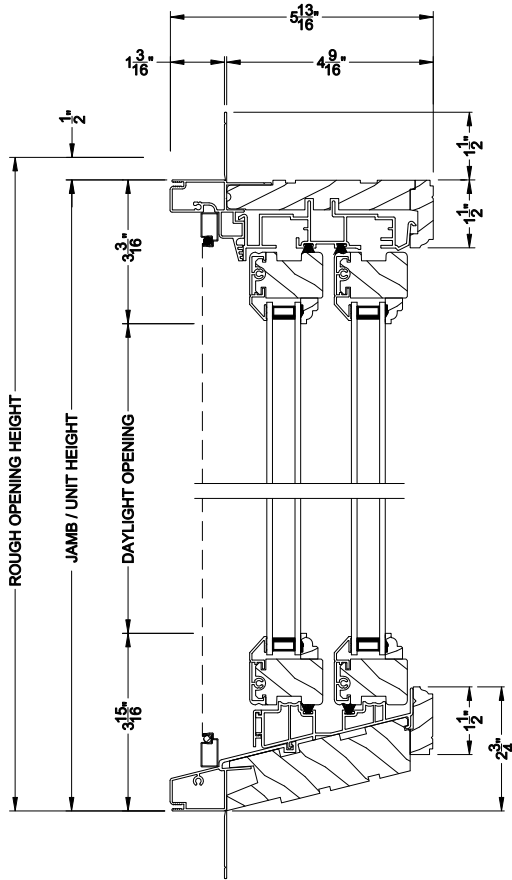

Weather Shield®

Premium Series™

Slider Windows

CROSS SECTION DETAILS

PREMIUM SLIDER WINDOW (8401)
Vertical Section

PREMIUM SLIDER WINDOW (8401)
Horizontal Section - Double Slider

PREMIUM SLIDER WINDOW (8401)
Horizontal Section - Triple Slider

Note: All dimensions are approximate. Weather Shield reserves the right to change specifications without notice.

Weather Shield®

Premium Series™

Slider Windows

CROSS SECTION DETAILS

PREMIUM SLIDER WINDOW (8401)
Horizontal Section - Double Slider - 6-9/16" jamb

PREMIUM SLIDER WINDOW (8401)
Vertical Section - 6-9/16" jamb

PREMIUM SLIDER WINDOW (8401)
Horizontal Section - Triple Slider - 6-9/16" jamb

Note: All dimensions are approximate. Weather Shield reserves the right to change specifications without notice.