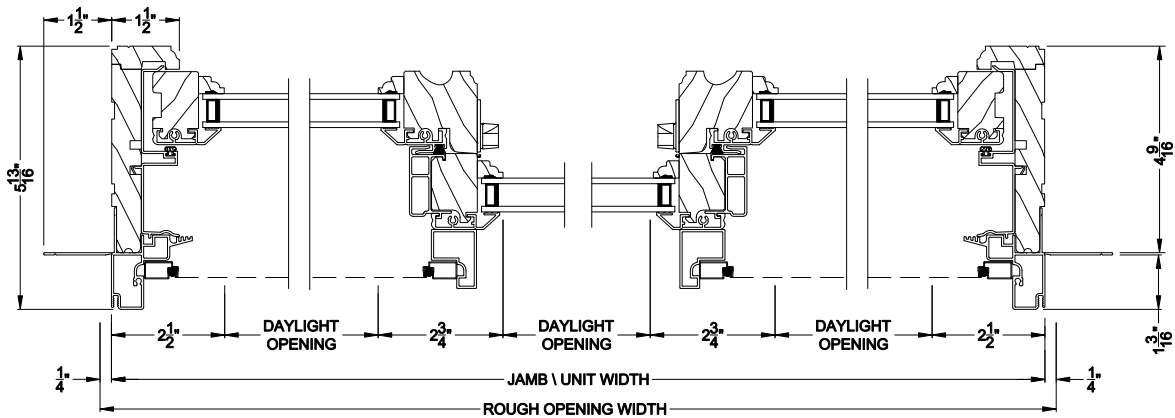

Weather Shield®

Premium Series™

Slider Windows

CROSS SECTION DETAILS

PREMIUM SLIDER WINDOW (8401)
Vertical Section

PREMIUM SLIDER WINDOW (8401)
Horizontal Section - Double Slider

PREMIUM SLIDER WINDOW (8401)
Horizontal Section - Triple Slider

Note: All dimensions are approximate. Weather Shield reserves the right to change specifications without notice.

Weather Shield®

Premium Series™

Slider Windows

CROSS SECTION DETAILS

PREMIUM SLIDER WINDOW (8401)
Horizontal Section - Double Slider - 6-9/16" jamb

PREMIUM SLIDER WINDOW (8401)
Vertical Section - 6-9/16" jamb

PREMIUM SLIDER WINDOW (8401)
Horizontal Section - Triple Slider - 6-9/16" jamb

Note: All dimensions are approximate. Weather Shield reserves the right to change specifications without notice.