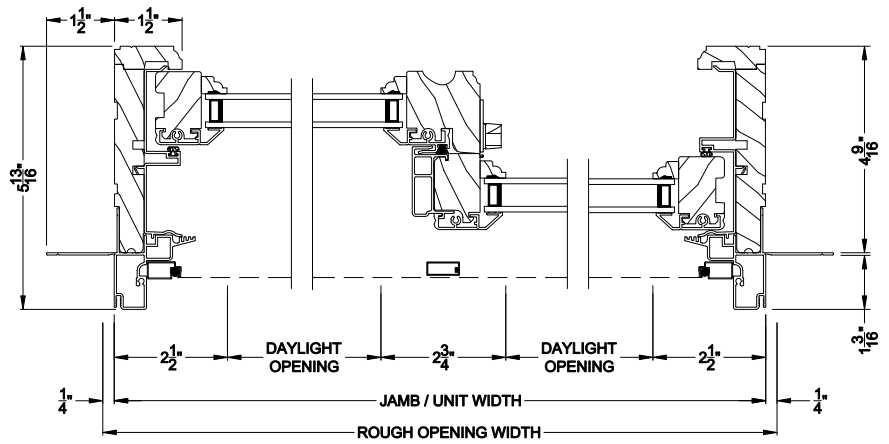

Weather Shield®

Premium Series™

Slider Windows

CROSS SECTION DETAILS

PREMIUM SLIDER WINDOW (8401)
Vertical Section

PREMIUM SLIDER WINDOW (8401)
Horizontal Section - Double Slider

PREMIUM SLIDER WINDOW (8401)
Horizontal Section - Triple Slider

Note: All dimensions are approximate. Weather Shield reserves the right to change specifications without notice.

Weather Shield®

Premium Series™

Slider Windows

CROSS SECTION DETAILS

PREMIUM SLIDER WINDOW (8401)
Horizontal Section - Double Slider - 6-9/16" jamb

PREMIUM SLIDER WINDOW (8401)
Vertical Section - 6-9/16" jamb

PREMIUM SLIDER WINDOW (8401)
Horizontal Section - Triple Slider - 6-9/16" jamb

Note: All dimensions are approximate. Weather Shield reserves the right to change specifications without notice.