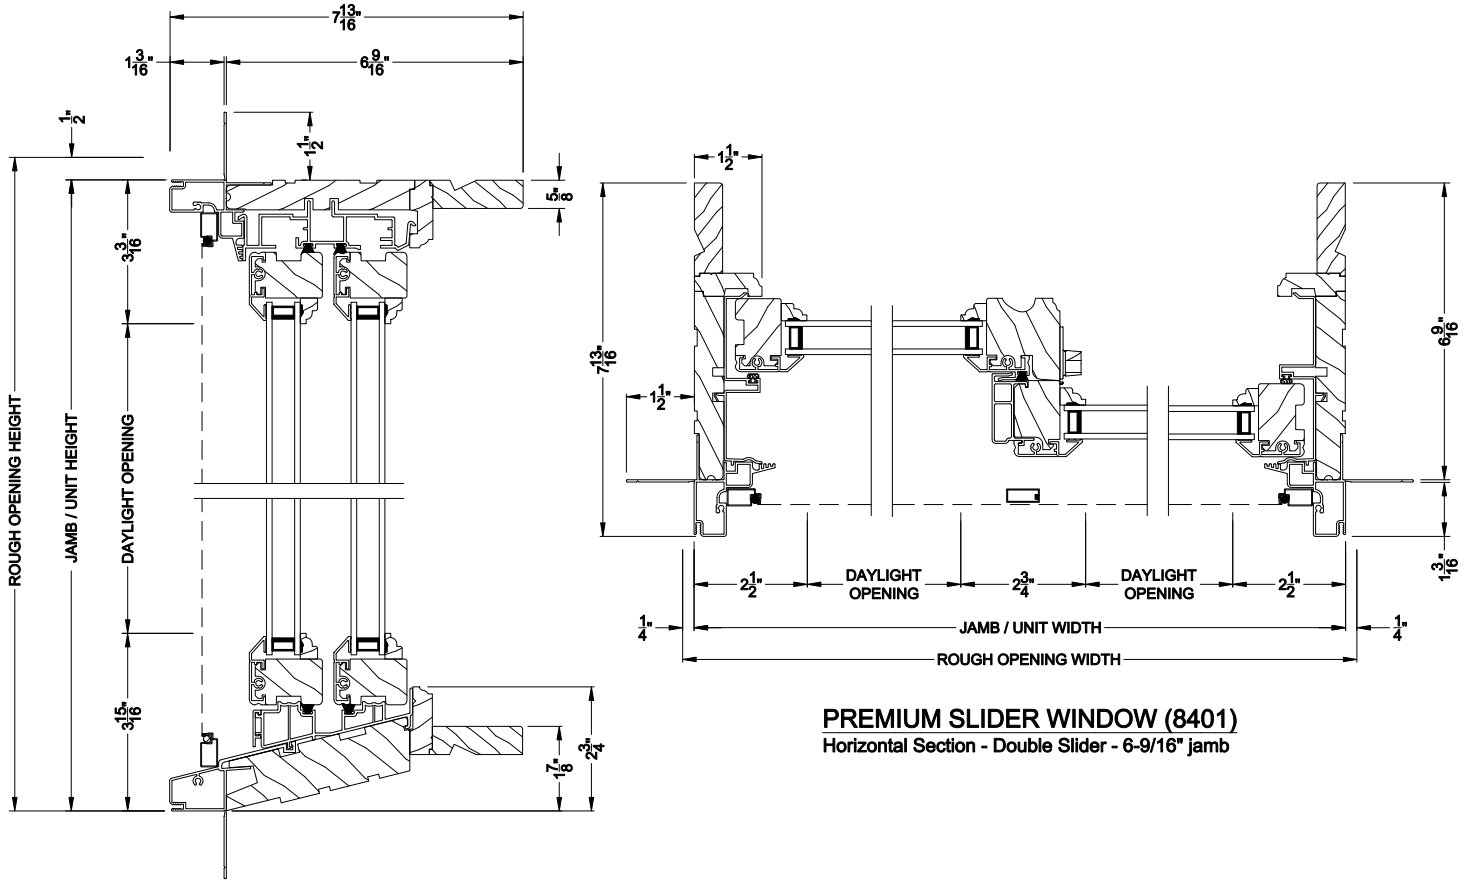

Weather Shield®

Premium Series™

Slider Windows

CROSS SECTION DETAILS

PREMIUM SLIDER WINDOW (8401)
Vertical Section

PREMIUM SLIDER WINDOW (8401)
Horizontal Section - Double Slider

PREMIUM SLIDER WINDOW (8401)
Horizontal Section - Triple Slider

Note: All dimensions are approximate. Weather Shield reserves the right to change specifications without notice.

Weather Shield®

Premium Series™

Slider Windows

CROSS SECTION DETAILS

PREMIUM SLIDER WINDOW (8401)
Horizontal Section - Double Slider - 6-9/16" jamb

PREMIUM SLIDER WINDOW (8401)
Vertical Section - 6-9/16" jamb

PREMIUM SLIDER WINDOW (8401)
Horizontal Section - Triple Slider - 6-9/16" jamb

Note: All dimensions are approximate. Weather Shield reserves the right to change specifications without notice.