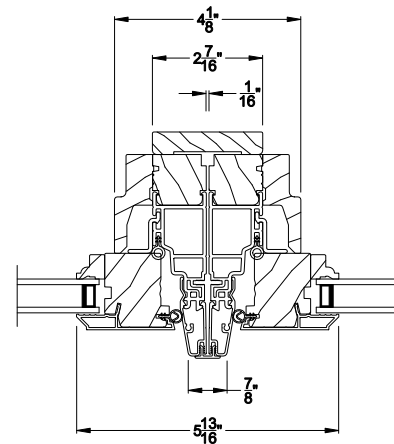

Weather Shield®

Premium Series™

Pocket Casement Windows

CROSS SECTION DETAILS

PREMIUM POCKET CASEMENT PICTURE (8212)

Vertical Section

PREMIUM POCKET CASEMENT PICTURE (8212)

Horizontal Section

PREMIUM POCKET CASEMENT PICTURE WINDOW

Vertical Mull Section

Note: All dimensions are approximate. Weather Shield reserves the right to change specifications without notice.