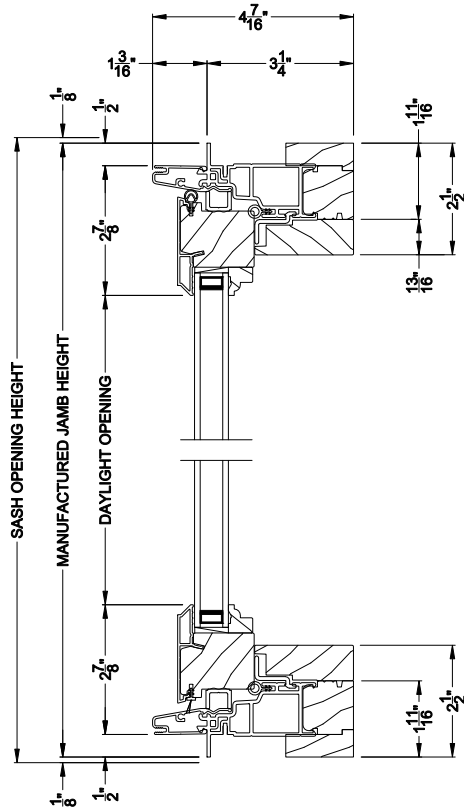

Weather Shield®

Premium Series™

Pocket Casement Windows

CROSS SECTION DETAILS

PREMIUM POCKET CASEMENT PICTURE (8212)

Vertical Section

PREMIUM POCKET CASEMENT PICTURE (8212)

Horizontal Section

PREMIUM POCKET CASEMENT PICTURE WINDOW

Vertical Mull Section

Note: All dimensions are approximate. Weather Shield reserves the right to change specifications without notice.