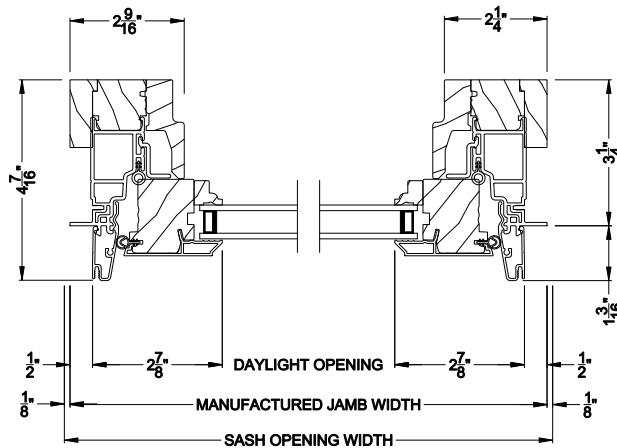

Weather Shield®

Premium Series™

Pocket Casement Windows

CROSS SECTION DETAILS

PREMIUM POCKET CASEMENT PICTURE (8212)

Vertical Section

PREMIUM POCKET CASEMENT PICTURE (8212)

Horizontal Section

PREMIUM POCKET CASEMENT PICTURE WINDOW

Vertical Mull Section

Note: All dimensions are approximate. Weather Shield reserves the right to change specifications without notice.