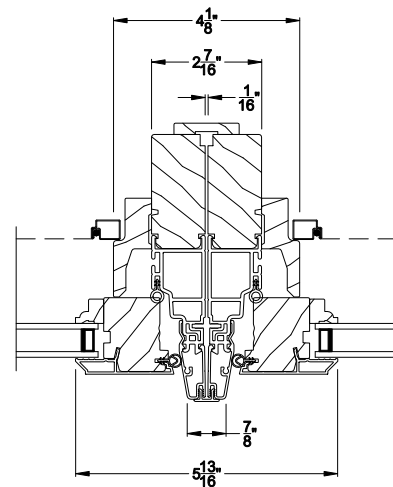

# Eyebrow Casement Windows

## CROSS SECTION DETAILS

**PREMIUM EYEBROW CASEMENT WINDOW (8211)**  
Vertical Section

**PREMIUM EYEBROW CASEMENT WINDOW (8211)**  
Horizontal Section

**PREMIUM CASEMENT WINDOW**  
Vertical Mull Section

Note: All dimensions are approximate. Weather Shield reserves the right to change specifications without notice.