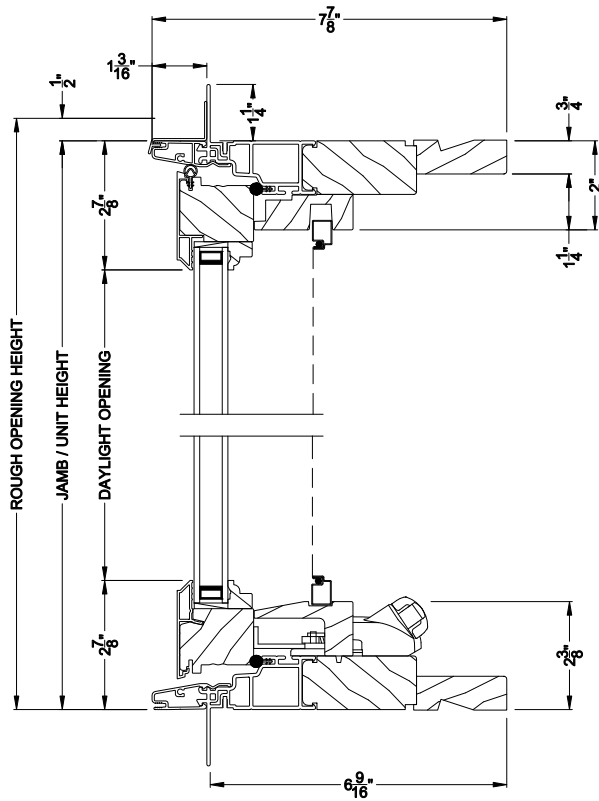

PREMIUM EYEBROW CASEMENT WINDOW (8211)
Horizontal Section

Weather Shield®

Premium Series™

Eyebrow Casement Windows

CROSS SECTION DETAILS

PREMIUM EYEBROW CASEMENT WINDOW (8211)
Vertical Section - 6-9/16" jamb