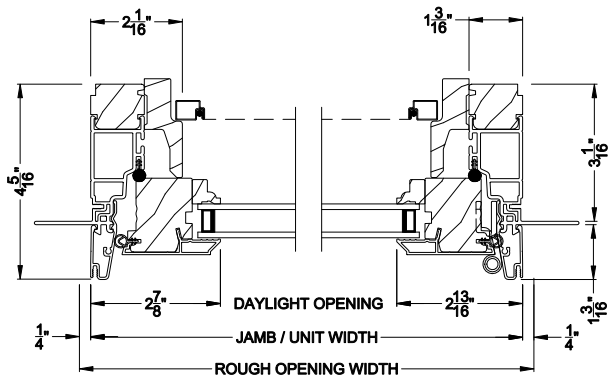

PREMIUM EYEBROW CASEMENT WINDOW (8211)
Horizontal Section - 3-1/16" jamb