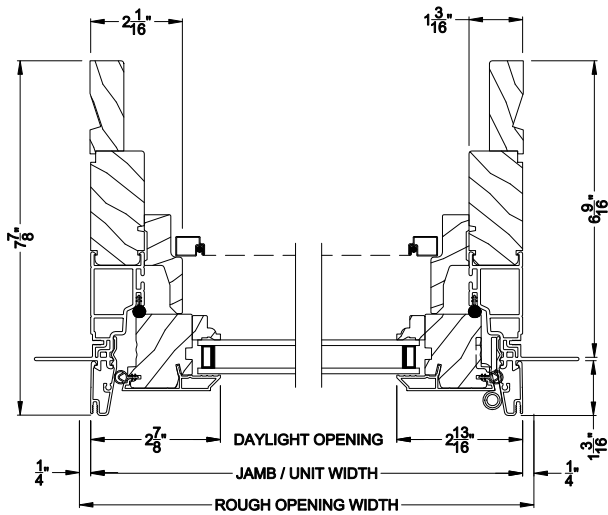

PREMIUM EYEBROW CASEMENT WINDOW (8211)
Vertical Section - 6-9/16" jamb