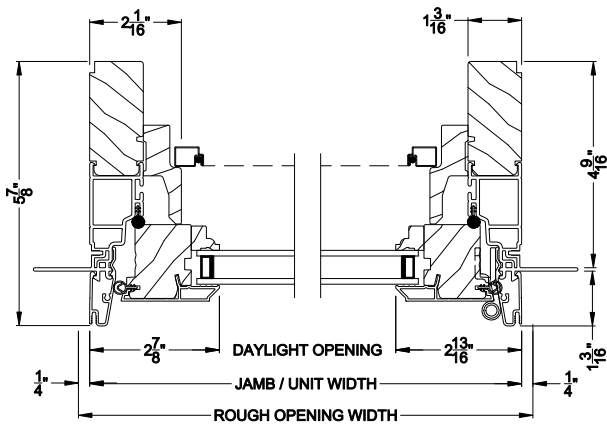

## CROSS SECTION DETAILS

**PREMIUM EYEBROW CASEMENT WINDOW (8211)**  
Vertical Section

**PREMIUM EYEBROW CASEMENT WINDOW (8211)**  
Horizontal Section

**PREMIUM CASEMENT WINDOW**  
Vertical Mull Section

Note: All dimensions are approximate. Weather Shield reserves the right to change specifications without notice.