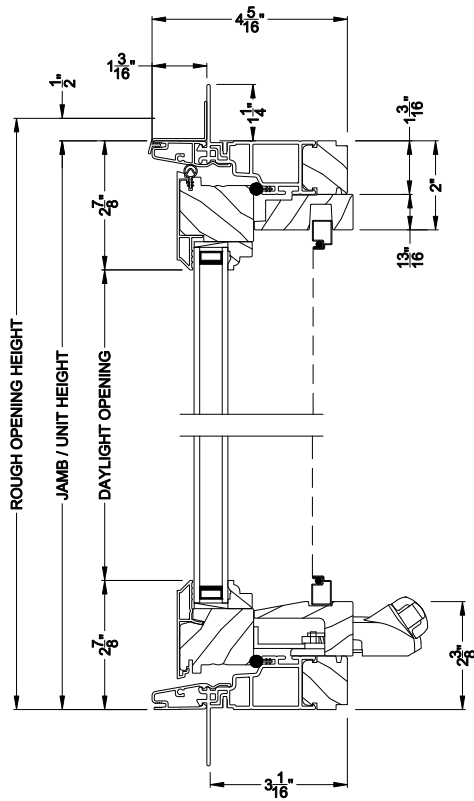

PREMIUM EYEBROW CASEMENT WINDOW (8211)
Horizontal Section - 6-9/16" jamb

Weather Shield®

Premium Series™

Eyebrow Casement Windows

CROSS SECTION DETAILS

PREMIUM EYEBROW CASEMENT WINDOW (8211)
Vertical Section - 3-1/16" jamb