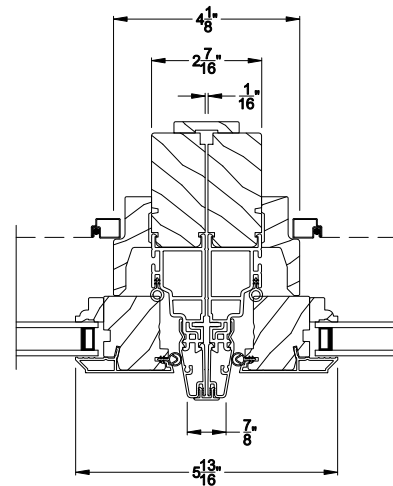

## CROSS SECTION DETAILS

**PREMIUM EYEBROW CASEMENT WINDOW (8211)**  
Vertical Section

**PREMIUM EYEBROW CASEMENT WINDOW (8211)**  
Horizontal Section

**PREMIUM CASEMENT WINDOW**  
Vertical Mull Section

Note: All dimensions are approximate. Weather Shield reserves the right to change specifications without notice.

# Eyebrow Casement Windows

## CROSS SECTION DETAILS

**PREMIUM EYEBROW CASEMENT WINDOW (8211)**  
Vertical Section - 6-9/16" jamb

**PREMIUM EYEBROW CASEMENT WINDOW (8211)**  
Horizontal Section - 6-9/16" jamb

**PREMIUM CASEMENT WINDOW**  
Vertical Mull Section