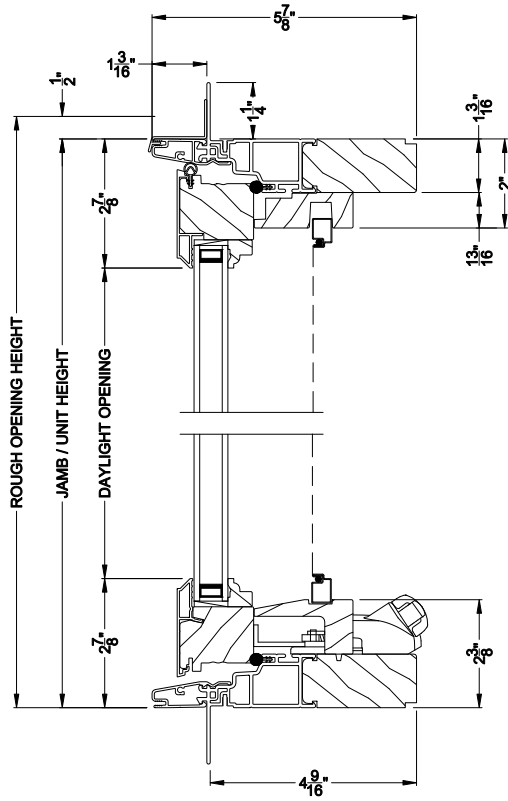

## CROSS SECTION DETAILS

**PREMIUM EYEBROW CASEMENT WINDOW (8211)**  
Vertical Section

**PREMIUM EYEBROW CASEMENT WINDOW (8211)**  
Horizontal Section

**PREMIUM CASEMENT WINDOW**  
Vertical Mull Section

Note: All dimensions are approximate. Weather Shield reserves the right to change specifications without notice.