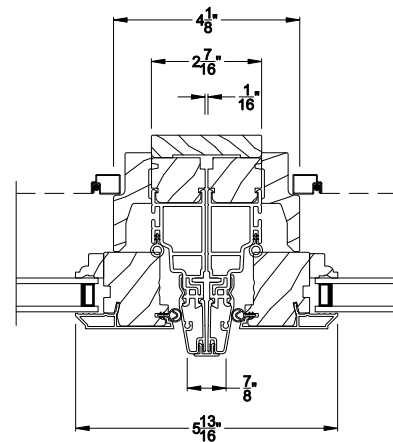

## CROSS SECTION DETAILS

**PREMIUM EYEBROW CASEMENT WINDOW (8211)**  
Vertical Section - 6-9/16" jamb

**PREMIUM EYEBROW CASEMENT WINDOW (8211)**  
Horizontal Section - 6-9/16" jamb

**PREMIUM CASEMENT WINDOW**  
Vertical Mull Section

# Eyebrow Casement Windows

## CROSS SECTION DETAILS

**PREMIUM EYEBROW CASEMENT WINDOW (8211)**  
Vertical Section - 3-1/16" jamb

**PREMIUM EYEBROW CASEMENT WINDOW (8211)**  
Horizontal Section - 3-1/16" jamb

**PREMIUM CASEMENT WINDOW**  
Vertical Mull Section