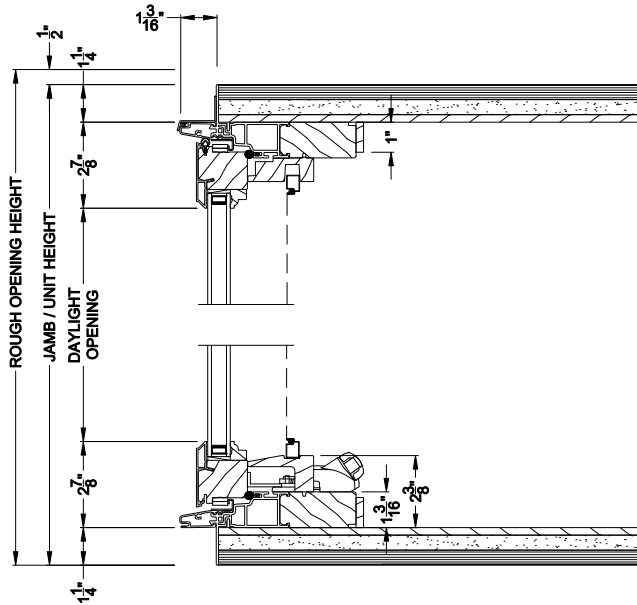

Weather Shield®

Premium Series™

Casement Windows

CROSS SECTION DETAILS

PREMIUM CASEMENT BOW (8211)
Vertical Section - Operating flanker

PREMIUM CASEMENT BOW (8211)
Vertical Section - Picture center

PREMIUM CASEMENT 5 WIDE BOW (8211)
Horizontal Section - Standard Jamb

Note: All dimensions are approximate. Weather Shield reserves the right to change specifications without notice.

Weather Shield®

Premium Series™

Casement Windows

CROSS SECTION DETAILS

PREMIUM CASEMENT BOW (8211)
Vertical Section - Operating flanker

PREMIUM CASEMENT BOW (8211)
Vertical Section - Picture center

PREMIUM CASEMENT 5 WIDE BOW (8211)
Horizontal Section - Retrofit Jamb

Note: All dimensions are approximate. Weather Shield reserves the right to change specifications without notice.