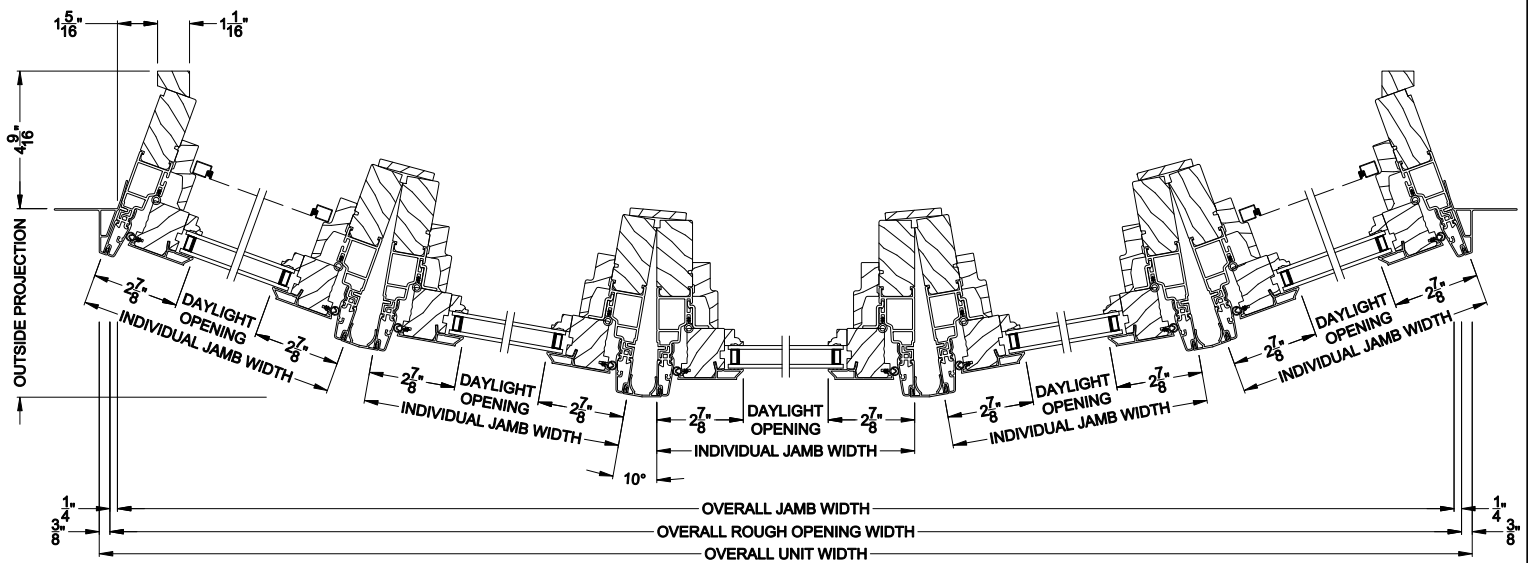

Weather Shield®

Premium Series™

Casement Windows

CROSS SECTION DETAILS

PREMIUM CASEMENT BOW (8211)
Vertical Section - Operating flanker

PREMIUM CASEMENT BOW (8211)
Vertical Section - Picture center

PREMIUM CASEMENT 5 WIDE BOW (8211)
Horizontal Section - Standard Jamb

Note: All dimensions are approximate. Weather Shield reserves the right to change specifications without notice.

Weather Shield®

Premium Series™

Casement Windows

CROSS SECTION DETAILS

PREMIUM CASEMENT BOW (8211)
Vertical Section - Operating flanker

PREMIUM CASEMENT BOW (8211)
Vertical Section - Picture center

PREMIUM CASEMENT 5 WIDE BOW (8211)
Horizontal Section - Retrofit Jamb

Note: All dimensions are approximate. Weather Shield reserves the right to change specifications without notice.