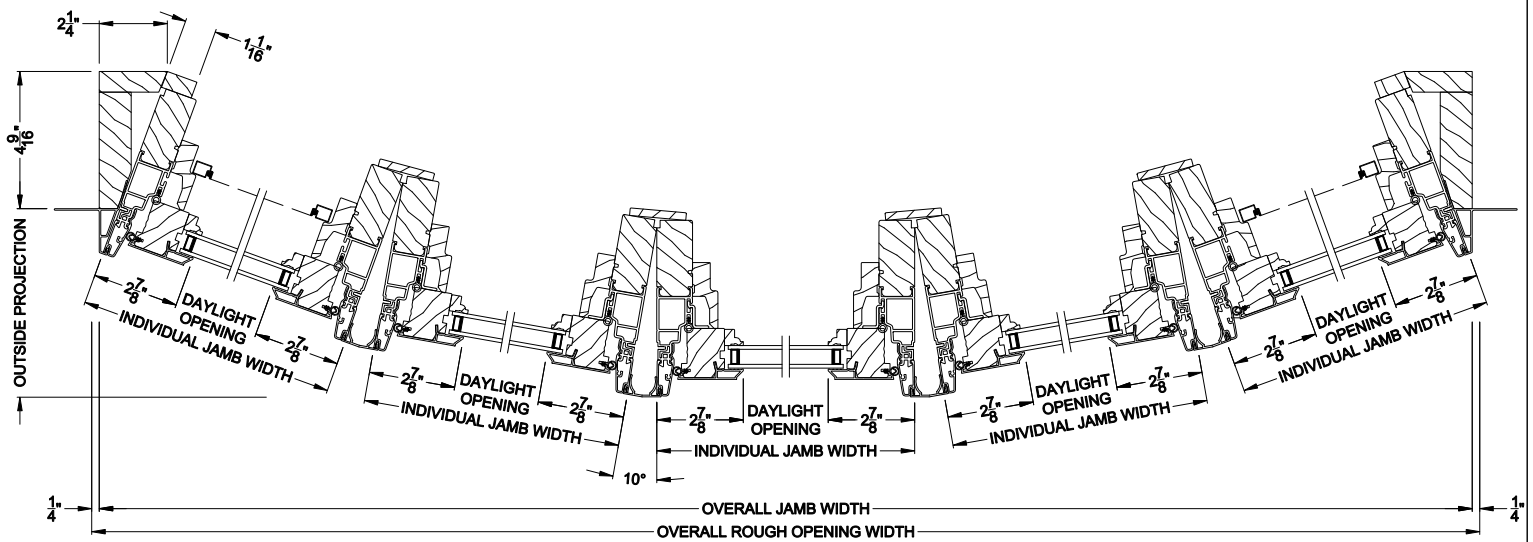

Weather Shield®

Premium Series™

Casement Windows

CROSS SECTION DETAILS

PREMIUM CASEMENT BOW (8211)
Vertical Section - Operating flanker

PREMIUM CASEMENT BOW (8211)
Vertical Section - Picture center

PREMIUM CASEMENT 5 WIDE BOW (8211)
Horizontal Section - Standard Jamb

Note: All dimensions are approximate. Weather Shield reserves the right to change specifications without notice.

Weather Shield®

Premium Series™

Casement Windows

CROSS SECTION DETAILS

PREMIUM CASEMENT BOW (8211)
Vertical Section - Operating flanker

PREMIUM CASEMENT BOW (8211)
Vertical Section - Picture center

PREMIUM CASEMENT 5 WIDE BOW (8211)
Horizontal Section - Retrofit Jamb

Note: All dimensions are approximate. Weather Shield reserves the right to change specifications without notice.