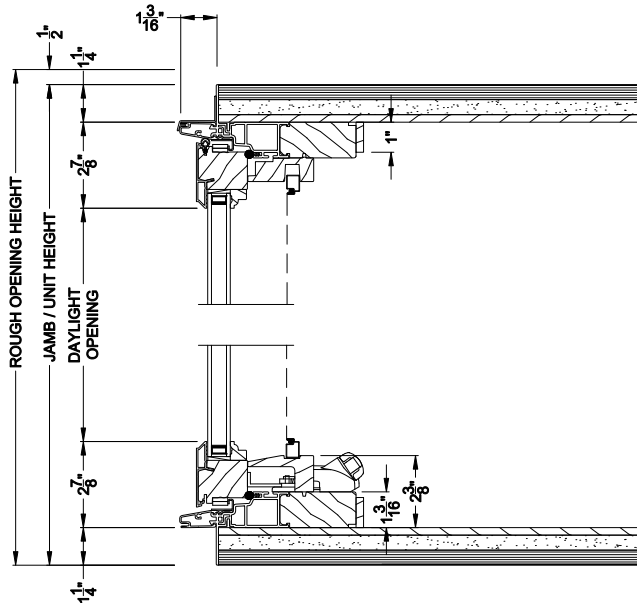

Weather Shield®

Premium Series™

Casement Windows

CROSS SECTION DETAILS

PREMIUM CASEMENT BOW (8211)
Vertical Section - Operating flanker

PREMIUM CASEMENT BOW (8211)
Vertical Section - Picture center

PREMIUM CASEMENT 5 WIDE BOW (8211)
Horizontal Section - Standard Jamb

Note: All dimensions are approximate. Weather Shield reserves the right to change specifications without notice.

Weather Shield®

Premium Series™

Casement Windows

CROSS SECTION DETAILS

PREMIUM CASEMENT BOW (8211)
Vertical Section - Operating flanker

PREMIUM CASEMENT BOW (8211)
Vertical Section - Picture center

PREMIUM CASEMENT 5 WIDE BOW (8211)
Horizontal Section - Retrofit Jamb

Note: All dimensions are approximate. Weather Shield reserves the right to change specifications without notice.