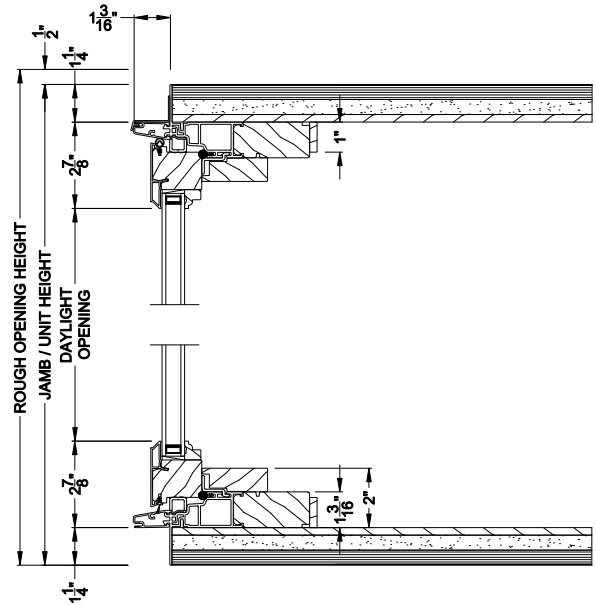

Weather Shield®

Premium Series™

Casement Windows

CROSS SECTION DETAILS

PREMIUM CASEMENT BOW (8211)
Vertical Section - Operating flanker

PREMIUM CASEMENT BOW (8211)
Vertical Section - Picture center

PREMIUM CASEMENT 5 WIDE BOW (8211)
Horizontal Section - Standard Jamb

Note: All dimensions are approximate. Weather Shield reserves the right to change specifications without notice.

Weather Shield®

Premium Series™

Casement Windows

CROSS SECTION DETAILS

PREMIUM CASEMENT BOW (8211)
Vertical Section - Operating flanker

PREMIUM CASEMENT BOW (8211)
Vertical Section - Picture center

PREMIUM CASEMENT 5 WIDE BOW (8211)
Horizontal Section - Retrofit Jamb

Note: All dimensions are approximate. Weather Shield reserves the right to change specifications without notice.