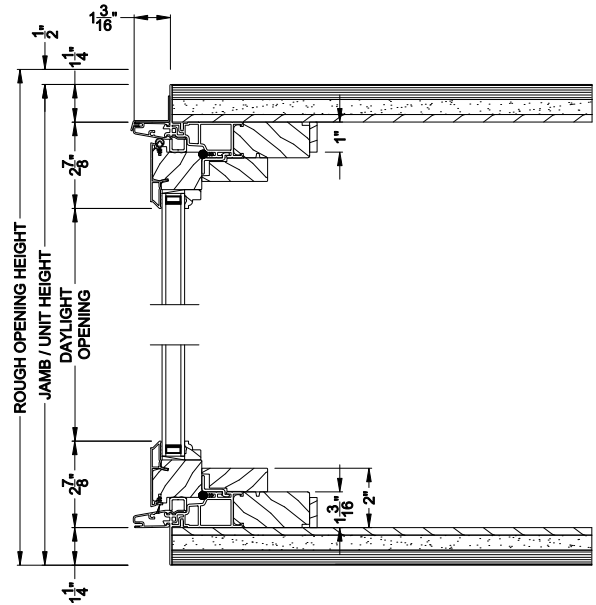

Weather Shield®

Premium Series™

Casement Windows

CROSS SECTION DETAILS

PREMIUM CASEMENT BOW (8211)
Vertical Section - Operating flanker

PREMIUM CASEMENT BOW (8211)
Vertical Section - Picture center

PREMIUM CASEMENT 5 WIDE BOW (8211)
Horizontal Section - Standard Jamb

Note: All dimensions are approximate. Weather Shield reserves the right to change specifications without notice.

Weather Shield®

Premium Series™

Casement Windows

CROSS SECTION DETAILS

PREMIUM CASEMENT BOW (8211)
Vertical Section - Operating flanker

PREMIUM CASEMENT BOW (8211)
Vertical Section - Picture center

PREMIUM CASEMENT 5 WIDE BOW (8211)
Horizontal Section - Retrofit Jamb

Note: All dimensions are approximate. Weather Shield reserves the right to change specifications without notice.