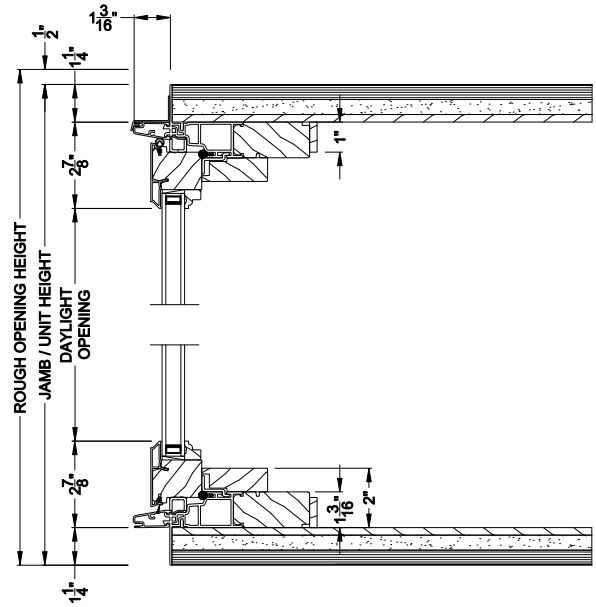

Weather Shield®

Premium Series™

Casement Windows

CROSS SECTION DETAILS

PREMIUM CASEMENT 45° A-BAY (8211)
Vertical Section - Operating flanker

PREMIUM CASEMENT 45° A-BAY (8211)
Vertical Section - Picture center

PREMIUM CASEMENT 45° A-BAY (8211)
Horizontal Section - Standard Frame

Note: All dimensions are approximate. Weather Shield reserves the right to change specifications without notice.

Weather Shield®

Premium Series™

Casement Windows

CROSS SECTION DETAILS

PREMIUM CASEMENT 45° A-BAY (8211)
Vertical Section - Operating flanker

PREMIUM CASEMENT 45° A-BAY (8211)
Vertical Section - Picture center

PREMIUM CASEMENT 45° A-BAY (8211)
Horizontal Section - Retrofit Frame

Note: All dimensions are approximate. Weather Shield reserves the right to change specifications without notice.