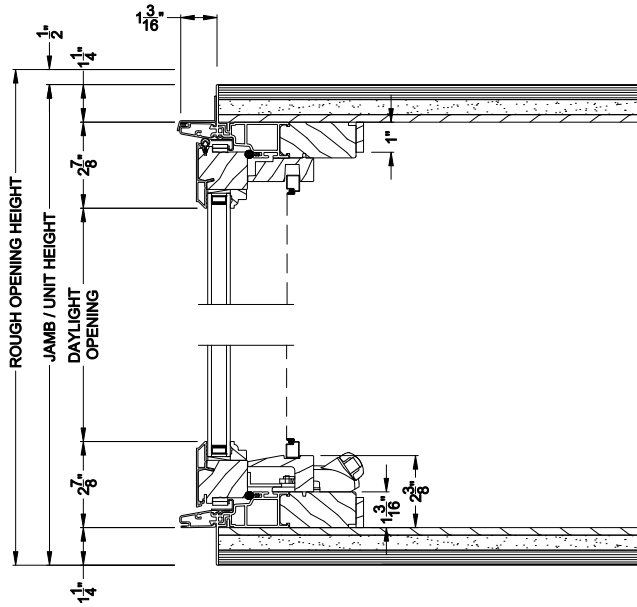

Weather Shield®

Premium Series™

Casement Windows

CROSS SECTION DETAILS

PREMIUM CASEMENT 45° A-BAY (8211)
Vertical Section - Operating flanker

PREMIUM CASEMENT 45° A-BAY (8211)
Vertical Section - Picture center

PREMIUM CASEMENT 45° A-BAY (8211)
Horizontal Section - Standard Frame

Note: All dimensions are approximate. Weather Shield reserves the right to change specifications without notice.

Weather Shield®

Premium Series™

Casement Windows

CROSS SECTION DETAILS

PREMIUM CASEMENT 45° A-BAY (8211)
Vertical Section - Operating flanker

PREMIUM CASEMENT 45° A-BAY (8211)
Vertical Section - Picture center

PREMIUM CASEMENT 45° A-BAY (8211)
Horizontal Section - Retrofit Frame

Note: All dimensions are approximate. Weather Shield reserves the right to change specifications without notice.