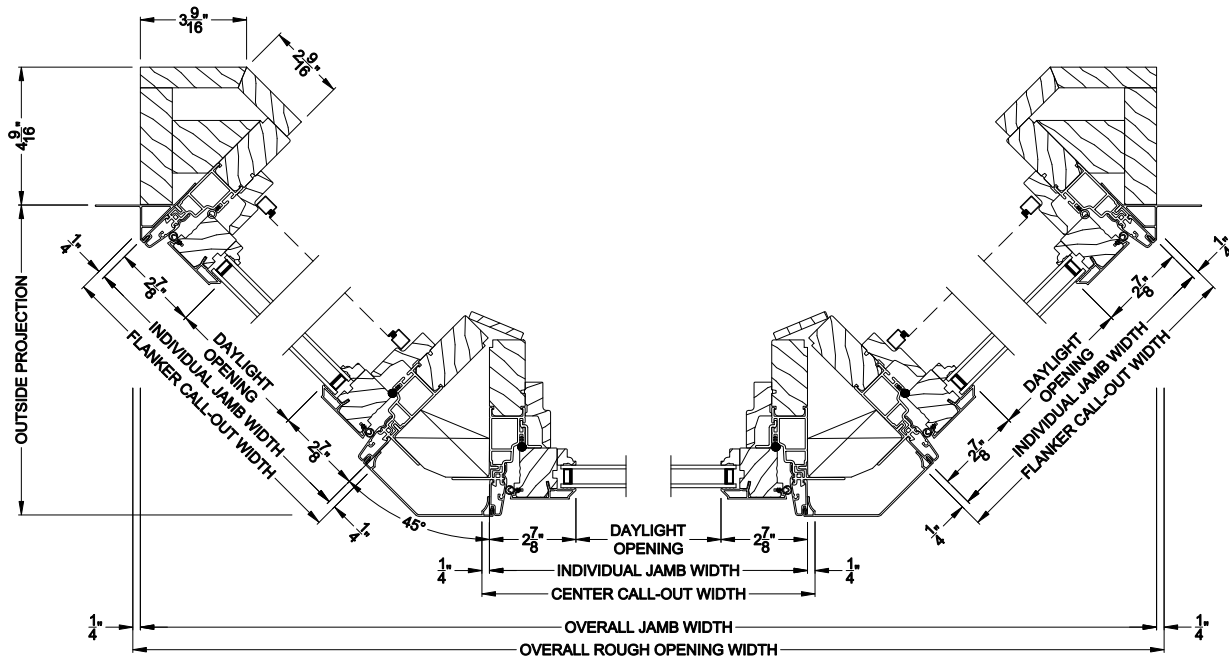

Weather Shield®

Premium Series™

Casement Windows

CROSS SECTION DETAILS

PREMIUM CASEMENT 45° A-BAY (8211)
Vertical Section - Operating flanker

PREMIUM CASEMENT 45° A-BAY (8211)
Vertical Section - Picture center

Casement Windows

CROSS SECTION DETAILS

PREMIUM CASEMENT 45° A-BAY (8211)
Vertical Section - Operating flanker

PREMIUM CASEMENT 45° A-BAY (8211)
Vertical Section - Picture center

PREMIUM CASEMENT 45° A-BAY (8211)
Horizontal Section - Retrofit Frame

Note: All dimensions are approximate. Weather Shield reserves the right to change specifications without notice.