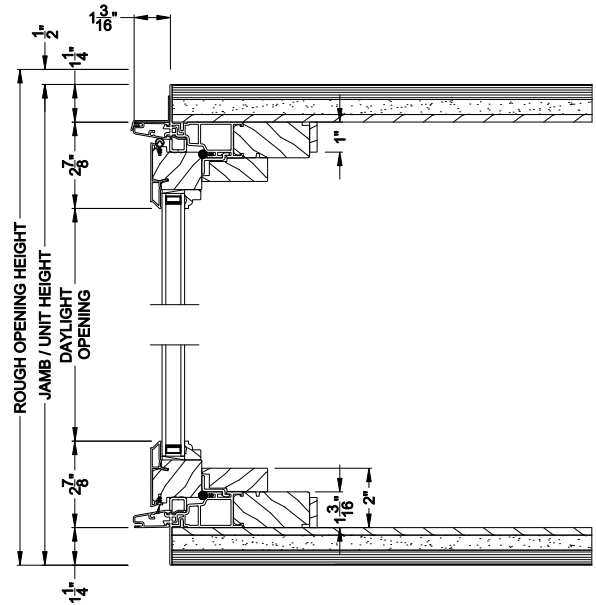

Weather Shield®

Premium Series™

Casement Windows

CROSS SECTION DETAILS

PREMIUM CASEMENT 45° A-BAY (8211)
Vertical Section - Operating flanker

PREMIUM CASEMENT 45° A-BAY (8211)
Vertical Section - Picture center

PREMIUM CASEMENT 45° A-BAY (8211)
Horizontal Section - Standard Frame

Note: All dimensions are approximate. Weather Shield reserves the right to change specifications without notice.

Weather Shield®

Premium Series™

Casement Windows

CROSS SECTION DETAILS

PREMIUM CASEMENT 45° A-BAY (8211)
Vertical Section - Operating flanker

PREMIUM CASEMENT 45° A-BAY (8211)
Vertical Section - Picture center

PREMIUM CASEMENT 45° A-BAY (8211)
Horizontal Section - Retrofit Frame

Note: All dimensions are approximate. Weather Shield reserves the right to change specifications without notice.