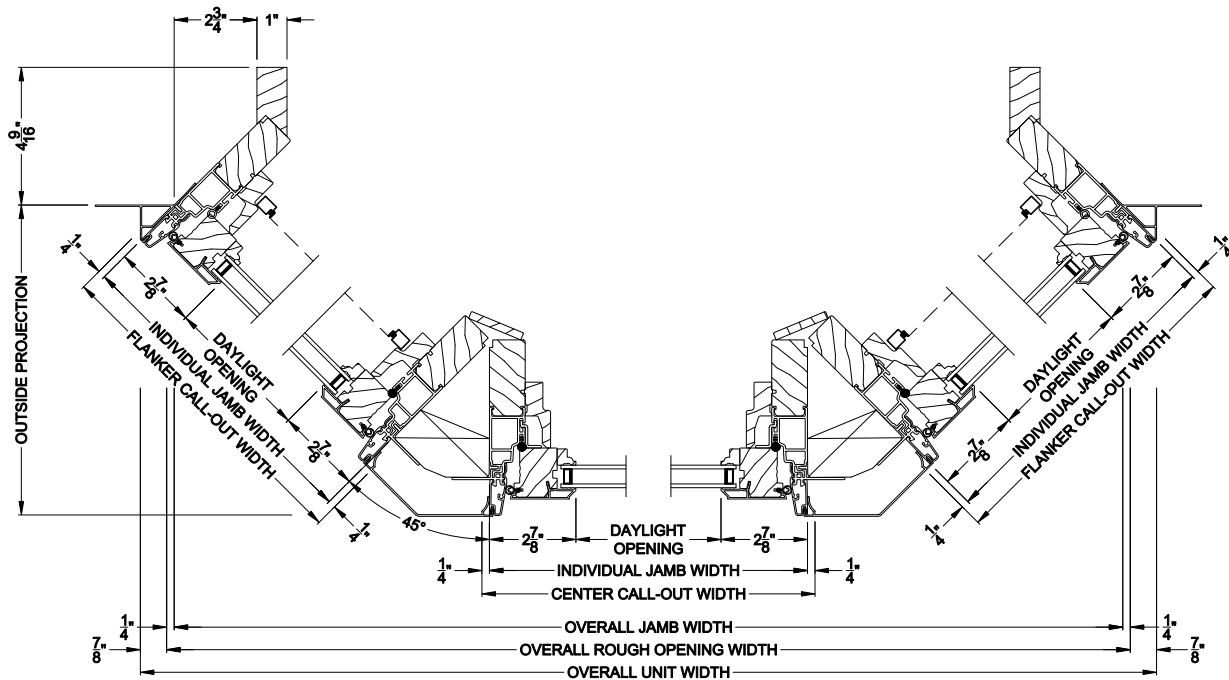

Weather Shield®

Premium Series™

Casement Windows

CROSS SECTION DETAILS

PREMIUM CASEMENT 45° A-BAY (8211)
Vertical Section - Operating flanker

PREMIUM CASEMENT 45° A-BAY (8211)
Vertical Section - Picture center

PREMIUM CASEMENT 45° A-BAY (8211)
Horizontal Section - Standard Frame

Note: All dimensions are approximate. Weather Shield reserves the right to change specifications without notice.

Weather Shield®

Premium Series™

Casement Windows

CROSS SECTION DETAILS

PREMIUM CASEMENT 45° A-BAY (8211)
Vertical Section - Operating flanker

PREMIUM CASEMENT 45° A-BAY (8211)
Vertical Section - Picture center

PREMIUM CASEMENT 45° A-BAY (8211)
Horizontal Section - Retrofit Frame

Note: All dimensions are approximate. Weather Shield reserves the right to change specifications without notice.