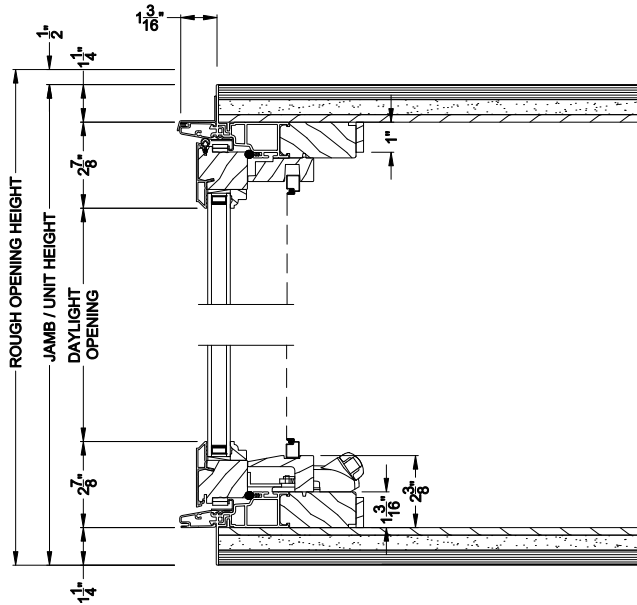

Weather Shield®

Premium Series™

Casement Windows

CROSS SECTION DETAILS

PREMIUM CASEMENT 45° A-BAY (8211)
Vertical Section - Operating flanker

PREMIUM CASEMENT 45° A-BAY (8211)
Vertical Section - Picture center

PREMIUM CASEMENT 45° A-BAY (8211)
Horizontal Section - Standard Frame

Note: All dimensions are approximate. Weather Shield reserves the right to change specifications without notice.

Weather Shield®

Premium Series™

Casement Windows

CROSS SECTION DETAILS

PREMIUM CASEMENT 45° A-BAY (8211)
Vertical Section - Operating flanker

PREMIUM CASEMENT 45° A-BAY (8211)
Vertical Section - Picture center

PREMIUM CASEMENT 45° A-BAY (8211)
Horizontal Section - Retrofit Frame

Note: All dimensions are approximate. Weather Shield reserves the right to change specifications without notice.