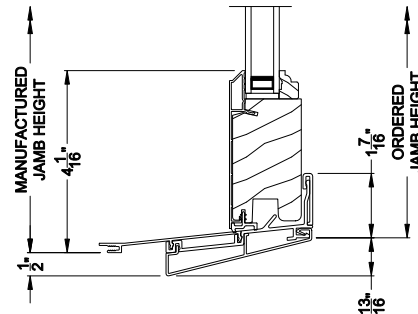

Weather Shield®

Premium Series™

Pocket Double Hung Windows

CROSS SECTION DETAILS

PREMIUM POCKET DOUBLE HUNG PICTURE (8119)
Vertical Section - 5° - 9° SILL

PREMIUM POCKET DOUBLE HUNG PICTURE (8119)
Vertical Section - 0°-4° SILL

PREMIUM POCKET DOUBLE HUNG PICTURE (8119)
Vertical Section - 10°-14° SILL

PREMIUM POCKET DOUBLE HUNG PICTURE (8119)
Horizontal Section

PREMIUM POCKET DOUBLE HUNG PICTURE (8119)
Vertical Mull Section

Note: All dimensions are approximate. Weather Shield reserves the right to change specifications without notice.