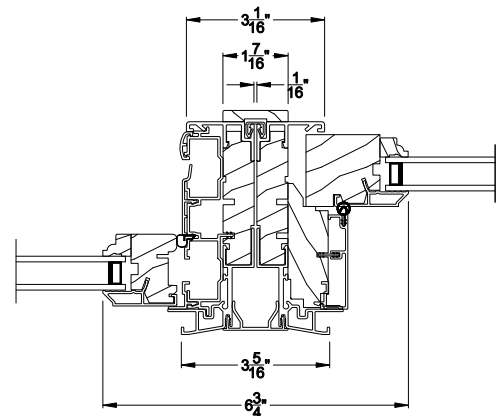

Weather Shield®

Premium Series™

Pocket Double Hung Windows

CROSS SECTION DETAILS

PREMIUM POCKET DOUBLE HUNG PICTURE (8119)
Vertical Section - 5° - 9° SILL

PREMIUM POCKET DOUBLE HUNG PICTURE (8119)
Vertical Section - 0°-4° SILL

PREMIUM POCKET DOUBLE HUNG PICTURE (8119)
Vertical Section - 10°-14° SILL

PREMIUM POCKET DOUBLE HUNG PICTURE (8119)
Horizontal Section

PREMIUM POCKET DOUBLE HUNG PICTURE (8119)
Vertical Mull Section

Note: All dimensions are approximate. Weather Shield reserves the right to change specifications without notice.