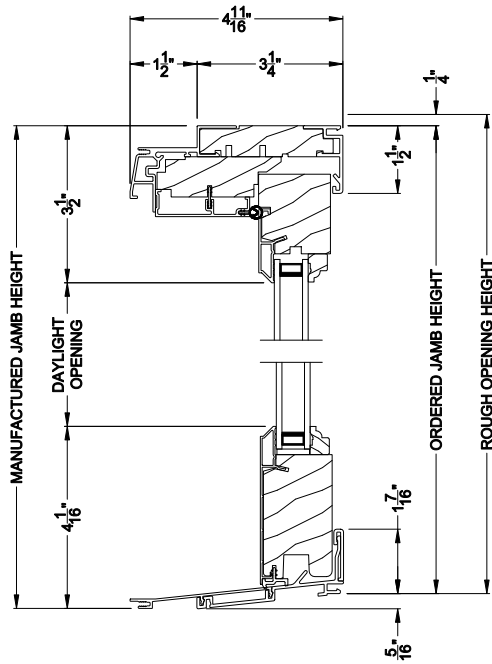

Weather Shield®

Premium Series™

Pocket Double Hung Windows

CROSS SECTION DETAILS

PREMIUM POCKET DOUBLE HUNG PICTURE (8119)
Vertical Section - 5° - 9° SILL

PREMIUM POCKET DOUBLE HUNG PICTURE (8119)
Vertical Section - 0°-4° SILL

PREMIUM POCKET DOUBLE HUNG PICTURE (8119)
Vertical Section - 10°-14° SILL

PREMIUM POCKET DOUBLE HUNG PICTURE (8119)
Horizontal Section

PREMIUM POCKET DOUBLE HUNG PICTURE (8119)
Vertical Mull Section

Note: All dimensions are approximate. Weather Shield reserves the right to change specifications without notice.