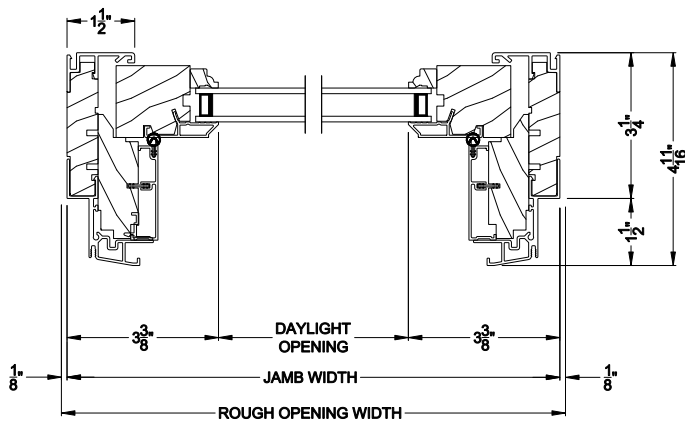

Weather Shield®

Premium Series™

Pocket Double Hung Windows

CROSS SECTION DETAILS

PREMIUM POCKET DOUBLE HUNG PICTURE (8119)
Vertical Section - 5° - 9° SILL

PREMIUM POCKET DOUBLE HUNG PICTURE (8119)
Vertical Section - 0°-4° SILL

PREMIUM POCKET DOUBLE HUNG PICTURE (8119)
Vertical Section - 10°-14° SILL

PREMIUM POCKET DOUBLE HUNG PICTURE (8119)
Horizontal Section

PREMIUM POCKET DOUBLE HUNG PICTURE (8119)
Vertical Mull Section

Note: All dimensions are approximate. Weather Shield reserves the right to change specifications without notice.