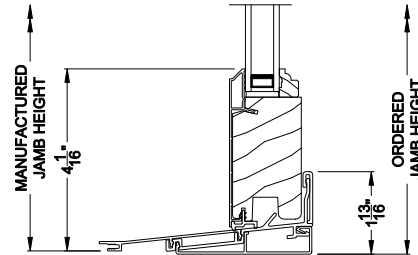

Weather Shield®

Premium Series™

Pocket Double Hung Windows

CROSS SECTION DETAILS

PREMIUM POCKET DOUBLE HUNG PICTURE (8119)
Vertical Section - 5° - 9° SILL

PREMIUM POCKET DOUBLE HUNG PICTURE (8119)
Vertical Section - 0°-4° SILL

PREMIUM POCKET DOUBLE HUNG PICTURE (8119)
Vertical Section - 10°-14° SILL

PREMIUM POCKET DOUBLE HUNG PICTURE (8119)
Horizontal Section

PREMIUM POCKET DOUBLE HUNG PICTURE (8119)
Vertical Mull Section

Note: All dimensions are approximate. Weather Shield reserves the right to change specifications without notice.