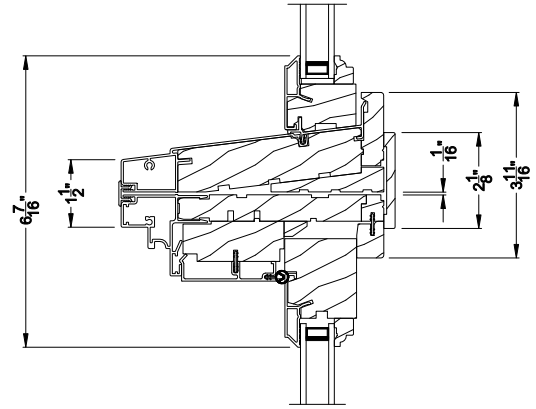

Weather Shield®

Premium Series™

Double Hung Windows

CROSS SECTION DETAILS

PREMIUM DOUBLE HUNG PICTURE (8116)
Vertical Section

PREMIUM DOUBLE HUNG PICTURE
Horizontal Stack Section - Transom Stack over Picture

PREMIUM DOUBLE HUNG PICTURE (8116)
Horizontal Section

PREMIUM DOUBLE HUNG PICTURE
Vertical Mull Section - Picture / Picture

Weather Shield®

Premium Series™

Double Hung Windows

CROSS SECTION DETAILS

PREMIUM DOUBLE HUNG PICTURE (8116)
Vertical Section - 6-9/16" jamb

PREMIUM DOUBLE HUNG PICTURE
Horizontal Stack Section - Transom Stack over Picture

PREMIUM DOUBLE HUNG PICTURE (8116)
Horizontal Section - 6-9/16" jamb

PREMIUM DOUBLE HUNG PICTURE
Vertical Mull Section - Picture / Picture