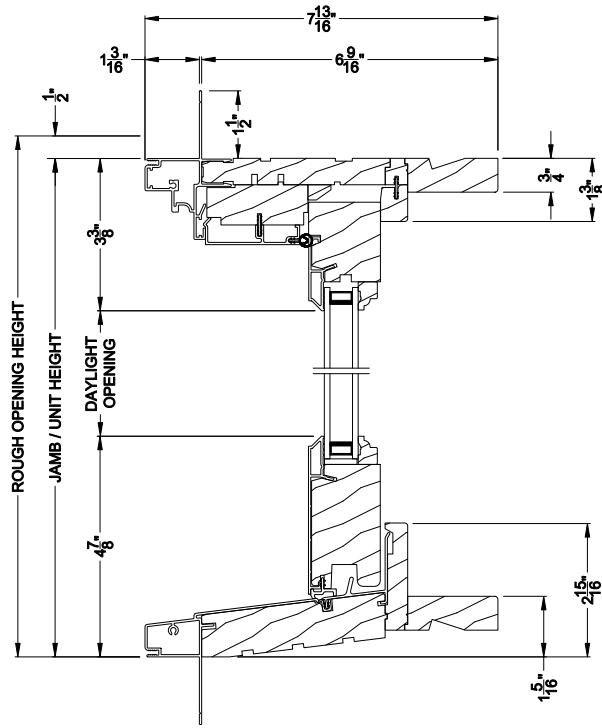

Weather Shield®

Premium Series™

Double Hung Windows

CROSS SECTION DETAILS

PREMIUM DOUBLE HUNG PICTURE (8116)
Vertical Section

PREMIUM DOUBLE HUNG PICTURE
Horizontal Stack Section - Transom Stack over Picture

PREMIUM DOUBLE HUNG PICTURE (8116)
Horizontal Section

PREMIUM DOUBLE HUNG PICTURE
Vertical Mull Section - Picture / Picture

Weather Shield®

Premium Series™

Double Hung Windows

CROSS SECTION DETAILS

PREMIUM DOUBLE HUNG PICTURE (8116)
Vertical Section - 6-9/16" jamb

PREMIUM DOUBLE HUNG PICTURE
Horizontal Stack Section - Transom Stack over Picture

PREMIUM DOUBLE HUNG PICTURE (8116)
Horizontal Section - 6-9/16" jamb

PREMIUM DOUBLE HUNG PICTURE
Vertical Mull Section - Picture / Picture