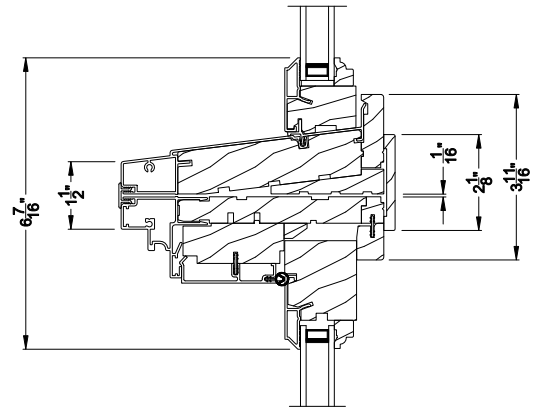

PREMIUM DOUBLE HUNG PICTURE (8116)
Horizontal Section

PREMIUM DOUBLE HUNG PICTURE
Vertical Mull Section - Picture / Picture

Weather Shield®

Premium Series™

Double Hung Windows

CROSS SECTION DETAILS

PREMIUM DOUBLE HUNG PICTURE (8116)
Vertical Section - 6-9/16" jamb

PREMIUM DOUBLE HUNG PICTURE
Horizontal Stack Section - Transom Stack over Picture

PREMIUM DOUBLE HUNG PICTURE (8116)
Horizontal Section - 6-9/16" jamb

PREMIUM DOUBLE HUNG PICTURE
Vertical Mull Section - Picture / Picture