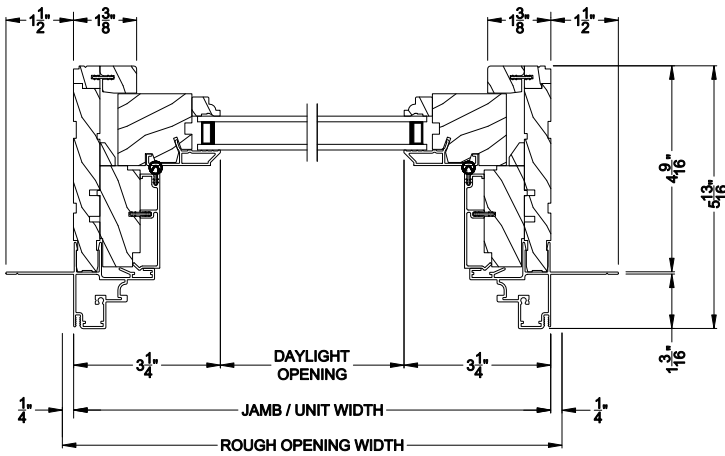

Weather Shield®

Premium Series™

Double Hung Windows

CROSS SECTION DETAILS

PREMIUM DOUBLE HUNG PICTURE (8116)
Vertical Section

PREMIUM DOUBLE HUNG PICTURE
Horizontal Stack Section - Transom Stack over Picture

PREMIUM DOUBLE HUNG PICTURE (8116)
Horizontal Section

PREMIUM DOUBLE HUNG PICTURE
Vertical Mull Section - Picture / Picture

Weather Shield®

Premium Series™

Double Hung Windows

CROSS SECTION DETAILS

PREMIUM DOUBLE HUNG PICTURE (8116)
Vertical Section - 6-9/16" jamb

PREMIUM DOUBLE HUNG PICTURE
Horizontal Stack Section - Transom Stack over Picture

PREMIUM DOUBLE HUNG PICTURE (8116)
Horizontal Section - 6-9/16" jamb

PREMIUM DOUBLE HUNG PICTURE
Vertical Mull Section - Picture / Picture