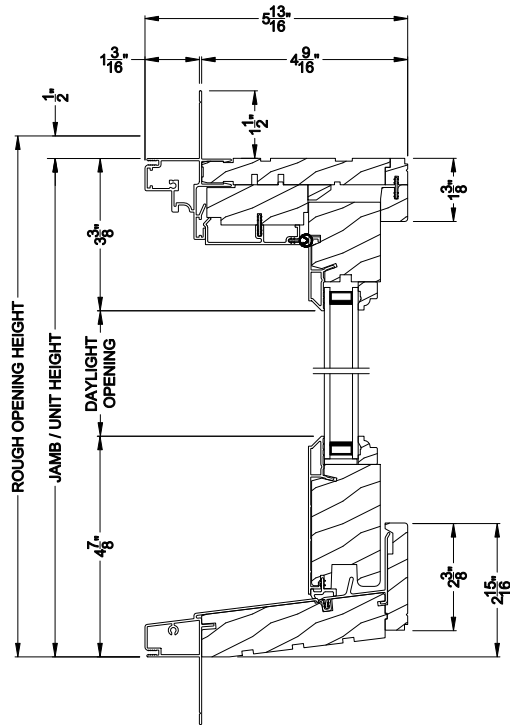

Weather Shield®

Premium Series™

Double Hung Windows

CROSS SECTION DETAILS

PREMIUM DOUBLE HUNG PICTURE (8116)
Vertical Section

PREMIUM DOUBLE HUNG PICTURE
Horizontal Stack Section - Transom Stack over Picture

PREMIUM DOUBLE HUNG PICTURE (8116)
Horizontal Section

PREMIUM DOUBLE HUNG PICTURE
Vertical Mull Section - Picture / Picture

Weather Shield®

Premium Series™

Double Hung Windows

CROSS SECTION DETAILS

PREMIUM DOUBLE HUNG PICTURE (8116)
Vertical Section - 6-9/16" jamb

PREMIUM DOUBLE HUNG PICTURE
Horizontal Stack Section - Transom Stack over Picture

PREMIUM DOUBLE HUNG PICTURE (8116)
Horizontal Section - 6-9/16" jamb

PREMIUM DOUBLE HUNG PICTURE
Vertical Mull Section - Picture / Picture