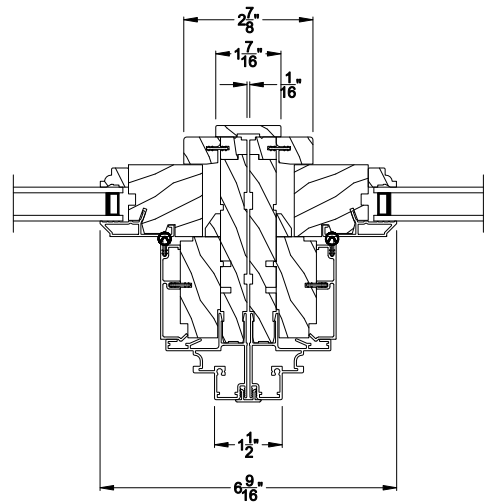

Weather Shield®

Premium Series™

Double Hung Windows

CROSS SECTION DETAILS

PREMIUM DOUBLE HUNG PICTURE (8116)
Vertical Section

PREMIUM DOUBLE HUNG PICTURE
Horizontal Stack Section - Transom Stack over Picture

PREMIUM DOUBLE HUNG PICTURE (8116)
Horizontal Section

PREMIUM DOUBLE HUNG PICTURE
Vertical Mull Section - Picture / Picture

Weather Shield®

Premium Series™

Double Hung Windows

CROSS SECTION DETAILS

PREMIUM DOUBLE HUNG PICTURE (8116)
Vertical Section - 6-9/16" jamb

PREMIUM DOUBLE HUNG PICTURE
Horizontal Stack Section - Transom Stack over Picture

PREMIUM DOUBLE HUNG PICTURE (8116)
Horizontal Section - 6-9/16" jamb

PREMIUM DOUBLE HUNG PICTURE
Vertical Mull Section - Picture / Picture