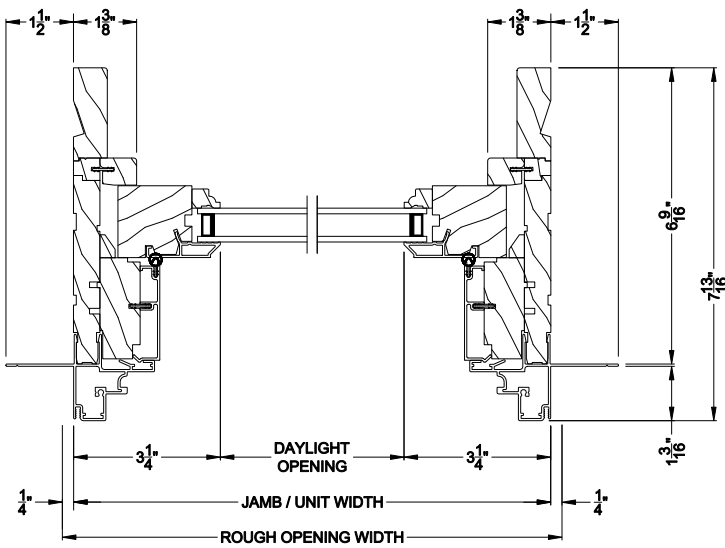

PREMIUM DOUBLE HUNG PICTURE (8116)
Horizontal Section

PREMIUM DOUBLE HUNG PICTURE
Vertical Mull Section - Picture / Picture

Weather Shield®

Premium Series™

Double Hung Windows

CROSS SECTION DETAILS

PREMIUM DOUBLE HUNG PICTURE (8116)
Vertical Section - 6-9/16" jamb

PREMIUM DOUBLE HUNG PICTURE
Horizontal Stack Section - Transom Stack over Picture

PREMIUM DOUBLE HUNG PICTURE (8116)
Horizontal Section - 6-9/16" jamb

PREMIUM DOUBLE HUNG PICTURE
Vertical Mull Section - Picture / Picture