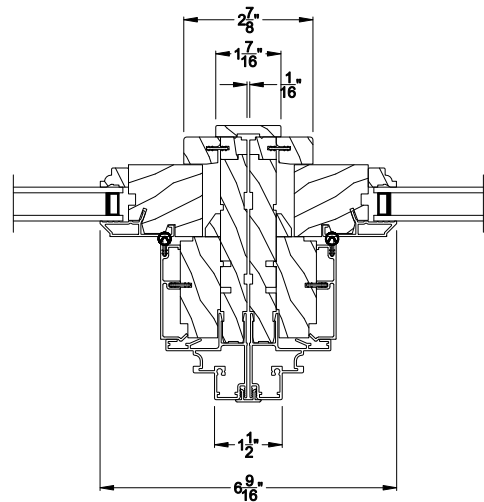

PREMIUM DOUBLE HUNG PICTURE (8116)
Horizontal Section

PREMIUM DOUBLE HUNG PICTURE
Vertical Mull Section - Picture / Picture

Weather Shield®

Premium Series™

Double Hung Windows

CROSS SECTION DETAILS

PREMIUM DOUBLE HUNG PICTURE (8116)
Vertical Section - 6-9/16" jamb

PREMIUM DOUBLE HUNG PICTURE
Horizontal Stack Section - Transom Stack over Picture

PREMIUM DOUBLE HUNG PICTURE (8116)
Horizontal Section - 6-9/16" jamb

PREMIUM DOUBLE HUNG PICTURE
Vertical Mull Section - Picture / Picture