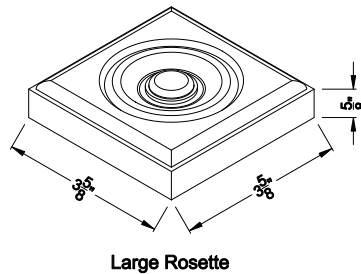

Interior Wood Trim Options

Divided Lite Options

Grilles Between the Glass

Simulated Divided Lites

Colonial Interior Bar

Wood Perimeter Grill

Putty Interior Bar

Not available on TIE Beah Replacement Kits

Note: All dimensions are approximate. Weather Shield reserves the right to change specifications without notice.