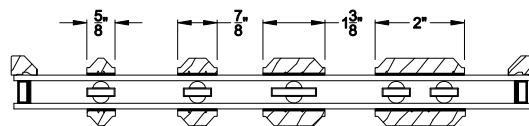

Interior Wood Trim Options

Divided Lite Options

Grilles Between the Glass

Simulated Divided Lites

Colonial Interior Bar

Wood Perimeter Grill

Putty Interior Bar

Not available on TIE Beah Replacement Kits

Note: All dimensions are approximate. Weather Shield reserves the right to change specifications without notice.