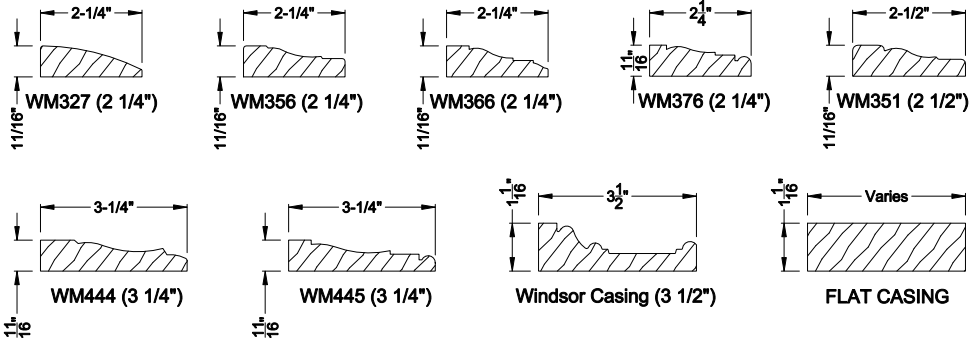

Interior Wood Trim Options

Divided Lite Options

Grilles Between the Glass

Simulated Divided Lites

Colonial Interior Bar

Wood Perimeter Grill

Putty Interior Bar

Not available on TIE Beah Replacement Kits

Note: All dimensions are approximate. Weather Shield reserves the right to change specifications without notice.