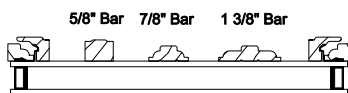

Interior Wood Trim Options

Divided Lite Options

Grilles Between the Glass

Simulated Divided Lites

Colonial Interior Bar

Wood Perimeter Grill

Putty Interior Bar

Not available on TIE Beah Replacement Kits

Note: All dimensions are approximate. Weather Shield reserves the right to change specifications without notice.