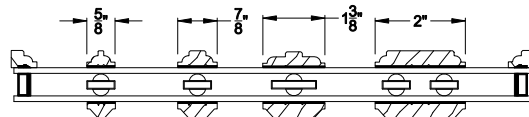

Interior Wood Trim Options

Divided Lite Options

Grilles Between the Glass

Simulated Divided Lites

Colonial Interior Bar

Wood Perimeter Grill

Putty Interior Bar

Not available on TIE Beah Replacement Kits

Note: All dimensions are approximate. Weather Shield reserves the right to change specifications without notice.