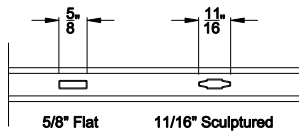

Interior Wood Trim Options

Divided Lite Options

Grilles Between the Glass

Simulated Divided Lites

Colonial Interior Bar

Wood Perimeter Grill

Putty Interior Bar

Not available on TIE Beah Replacement Kits

Note: All dimensions are approximate. Weather Shield reserves the right to change specifications without notice.