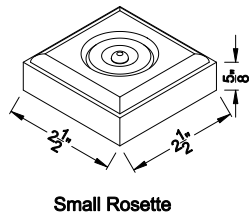

Interior Wood Trim Options

Divided Lite Options

Grilles Between the Glass

Simulated Divided Lites

Colonial Interior Bar

Wood Perimeter Grill

Putty Interior Bar

Not available on TIE Beah Replacement Kits

Note: All dimensions are approximate. Weather Shield reserves the right to change specifications without notice.