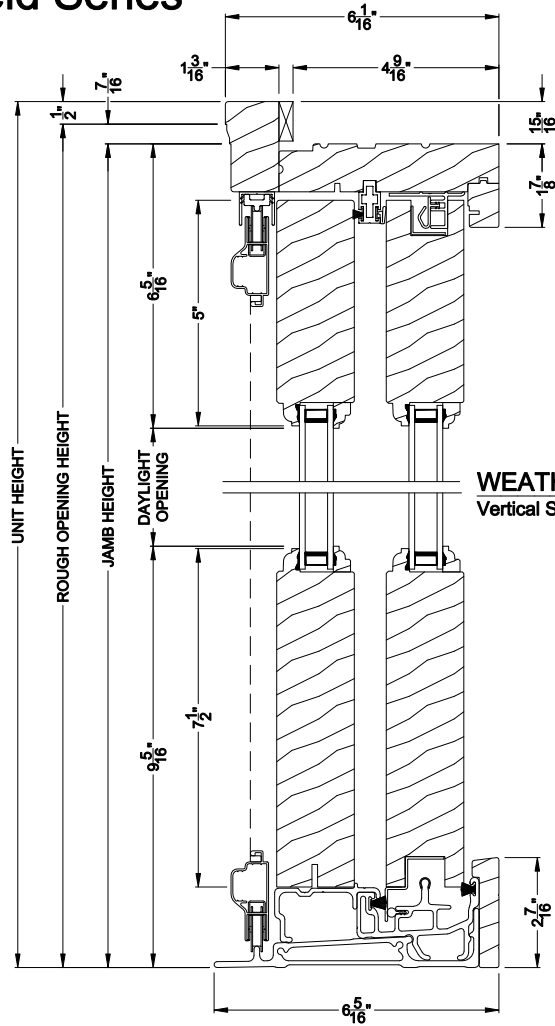

## CROSS SECTION DETAILS

**WEATHER SHIELD FRENCH SLIDING PATIO DOOR (6715)**  
Vertical Section

**WEATHER SHIELD FRENCH SLIDING PATIO DOOR (6715)**  
Horizontal Section

Note: All dimensions are approximate. Weather Shield reserves the right to change specifications without notice.