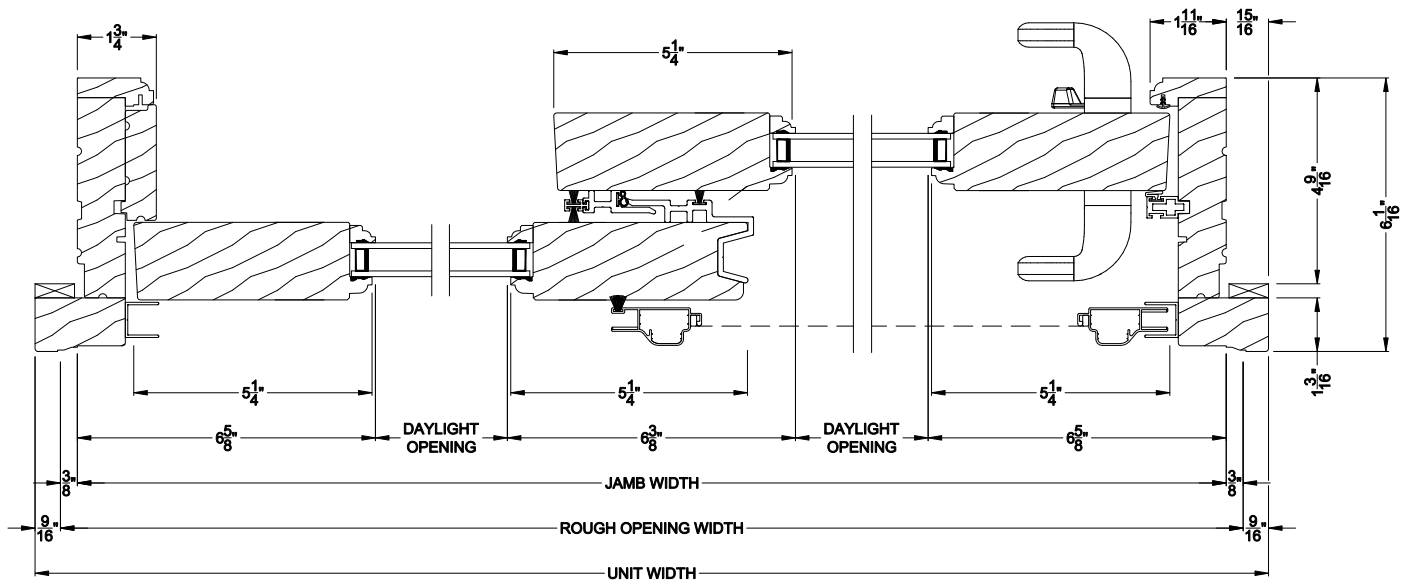

## CROSS SECTION DETAILS

**WEATHER SHIELD FRENCH SLIDING PATIO DOOR (6715)**  
Vertical Section

**WEATHER SHIELD FRENCH SLIDING PATIO DOOR (6715)**  
Horizontal Section

Note: All dimensions are approximate. Weather Shield reserves the right to change specifications without notice.