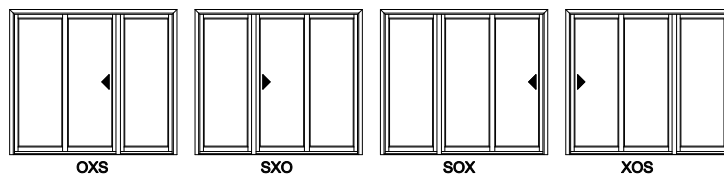

Sliding Patio Doors (6714)

Unit Dimension	7'-8 23/32"	9'-2 23/32"	12'-2 23/32"
Jamb Dimension	7'-6 27/32"	9'-0 27/32"	12'-0 27/32"
Rough Opening	7'-7 19/32"	9'-1 19/32"	12'-1 19/32"
Metric R.O. (mm)	2326	2784	3698
Glass Size	24 7/8"	30 7/8"	42 7/8"

6'-8 7/16"	6'-10 15/16"	7'-2 15/16"	8'-0 15/16"	8'-2 15/16"	7868	9268	12268
6'-7 1/2"	6'-10"	7'-2"	8'-0"	8'-2"	78610	92610	122610
6'-8"	6'-10 1/2"	7'-2 1/2"	8'-0 1/2"	8'-2 1/2"	7872	9272	12272
2031	2095	2198	2450	2501	7880	9280	12280
71 7/16"	73 15/16"	77 15/16"	87 15/16"	89 15/16"	7882	9282	12282

Sliding Patio Door Operating Codes