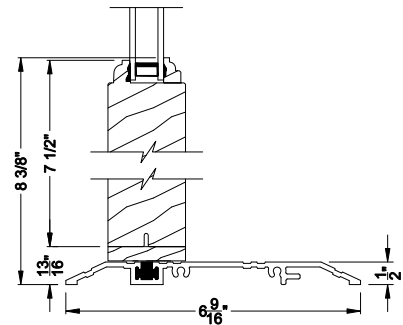

## CROSS SECTION DETAILS

**WEATHER SHIELD OUTSWING SIDELITE (6610)**  
Vertical Section

**WEATHER SHIELD OUTSWING SIDELITE (6610)**  
Vertical Section - Alternative Low Profile Sill

**WEATHER SHIELD OUTSWING SIDELITE (6610)**  
Vertical Section - ADA Sill

**WEATHER SHIELD OUTSWING SIDELITE (6610)**  
Horizontal Section

Note: All dimensions are approximate. Weather Shield reserves the right to change specifications without notice.

**WEATHER SHIELD OUTSWING SIDELITE (6610)**  
Horizontal Section - 6 9/16" Jamb

Note: All dimensions are approximate. Weather Shield reserves the right to change specifications without notice.