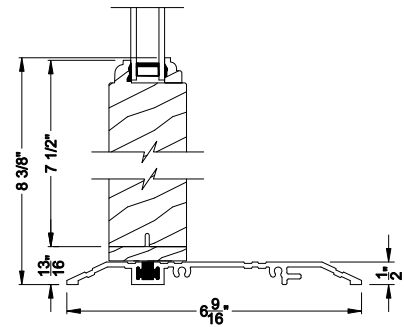

**WEATHER SHIELD OUTSWING SIDELITE (6610)**  
Horizontal Section

Note: All dimensions are approximate. Weather Shield reserves the right to change specifications without notice.

## CROSS SECTION DETAILS

**WEATHER SHIELD OUTSWING SIDELITE (6610)**  
Vertical Section - 6 9/16" Jamb

**WEATHER SHIELD OUTSWING SIDELITE (6610)**  
Vertical Section - Alternative Low Profile Sill

**WEATHER SHIELD OUTSWING SIDELITE (6610)**  
Vertical Section - ADA Sill

**WEATHER SHIELD OUTSWING SIDELITE (6610)**  
Horizontal Section - 6 9/16" Jamb

Note: All dimensions are approximate. Weather Shield reserves the right to change specifications without notice.