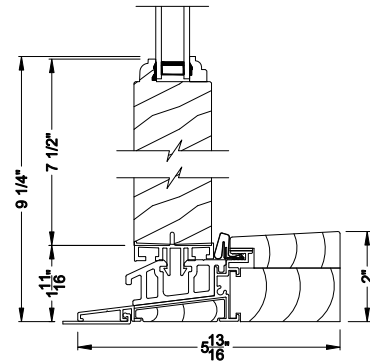

WEATHER SHIELD OUTSWING SIDELITE (6610)
Vertical Section - Alternative Low Profile Sill