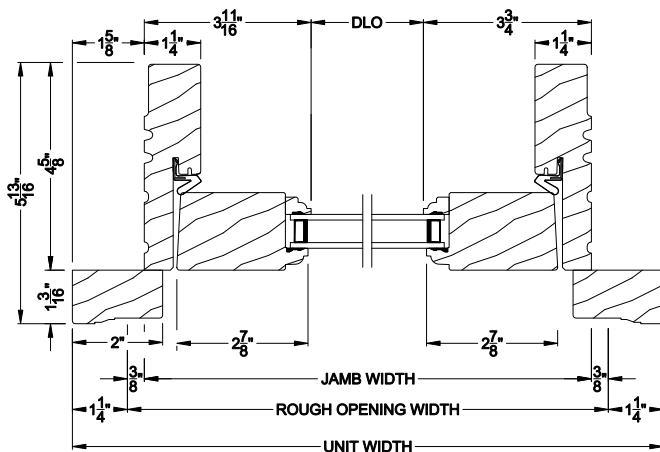

## CROSS SECTION DETAILS

**WEATHER SHIELD OUTSWING SIDELITE (6610)**  
Vertical Section

**WEATHER SHIELD OUTSWING SIDELITE (6610)**  
Vertical Section - Alternative Low Profile Sill

**WEATHER SHIELD OUTSWING SIDELITE (6610)**  
Vertical Section - ADA Sill

**WEATHER SHIELD OUTSWING SIDELITE (6610)**  
Horizontal Section

Note: All dimensions are approximate. Weather Shield reserves the right to change specifications without notice.

**WEATHER SHIELD OUTSWING SIDELITE (6610)**  
Horizontal Section - 6 9/16" Jamb

Note: All dimensions are approximate. Weather Shield reserves the right to change specifications without notice.