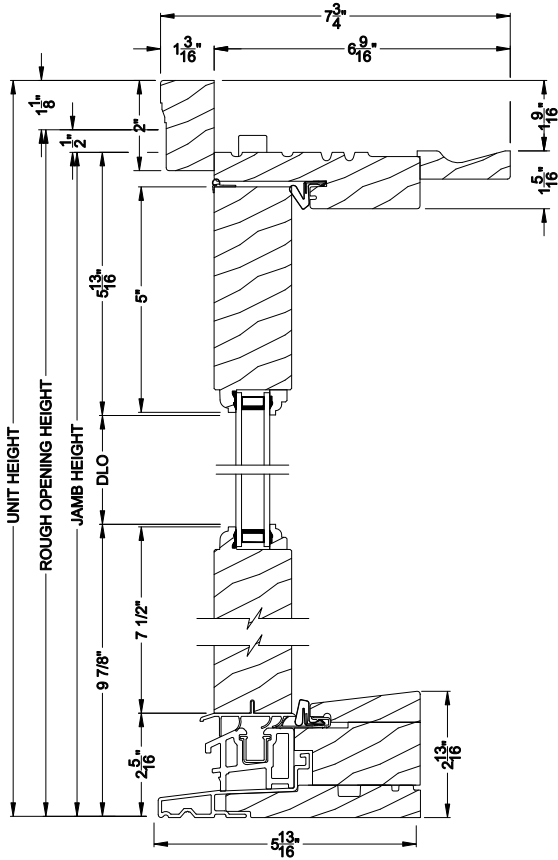

Weather Shield®

Weather Shield Series™

Side Hinged French Doors

CROSS SECTION DETAILS

WEATHER SHIELD OUTSWING SIDELITE (6610)
Vertical Section - 6 9/16" Jamb