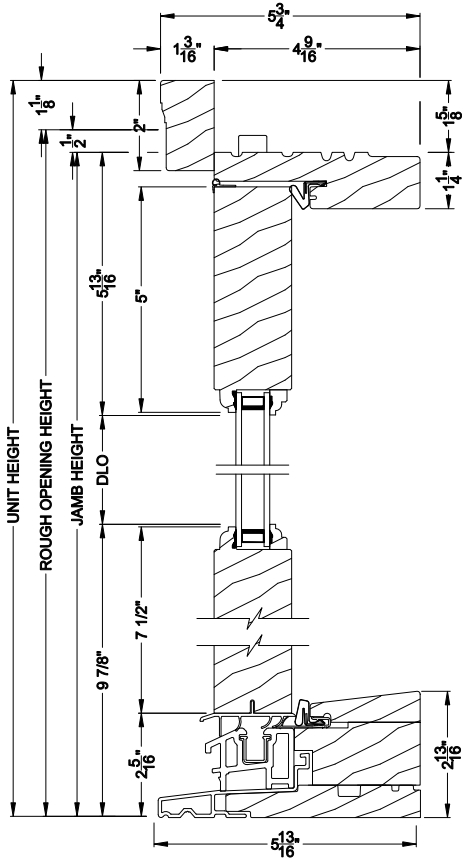

Weather Shield®

Weather Shield Series™

Side Hinged French Doors

CROSS SECTION DETAILS

WEATHER SHIELD OUTSWING SIDELITE (6610)
Vertical Section