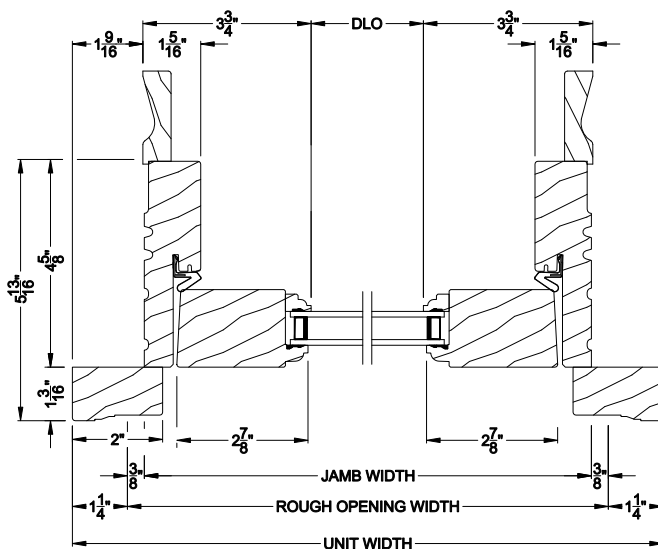

**WEATHER SHIELD OUTSWING SIDELITE (6610)**  
Horizontal Section

Note: All dimensions are approximate. Weather Shield reserves the right to change specifications without notice.

## CROSS SECTION DETAILS

**WEATHER SHIELD OUTSWING SIDELITE (6610)**  
Vertical Section - 6 9/16" Jamb

**WEATHER SHIELD OUTSWING SIDELITE (6610)**  
Vertical Section - Alternative Low Profile Sill

**WEATHER SHIELD OUTSWING SIDELITE (6610)**  
Vertical Section - ADA Sill

**WEATHER SHIELD OUTSWING SIDELITE (6610)**  
Horizontal Section - 6 9/16" Jamb

Note: All dimensions are approximate. Weather Shield reserves the right to change specifications without notice.