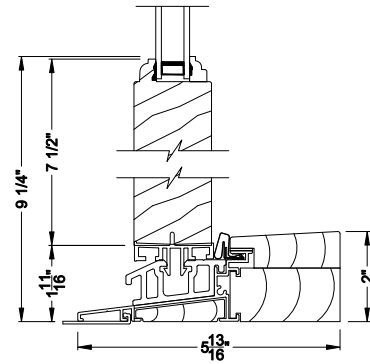

WEATHER SHIELD OUTSWING SIDELITE (6610)
Vertical Section - Alternative Low Profile Sill