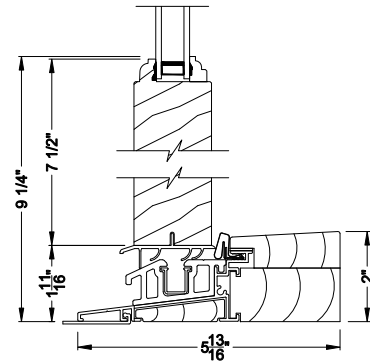

WEATHER SHIELD OUTSWING DOOR (6610)
Vertical Section - ADA Sill

WEATHER SHIELD OUTSWING DOOR (6610)
Horizontal Section - 2 Panel Door

Note: All dimensions are approximate. Weather Shield reserves the right to change specifications without notice.

Weather Shield®

Weather Shield Series™

Side Hinged French Doors

CROSS SECTION DETAILS

WEATHER SHIELD OUTSWING DOOR (6610)
Vertical Section - 6 9/16" Jamb

WEATHER SHIELD OUTSWING DOOR (6610)
Vertical Section - Alternative Low Profile Sill

WEATHER SHIELD OUTSWING DOOR (6610)
Vertical Section - ADA Sill

WEATHER SHIELD OUTSWING DOOR (6610)
Horizontal Section - 2 Panel Door - 6 9/16" Jamb

Note: All dimensions are approximate. Weather Shield reserves the right to change specifications without notice.