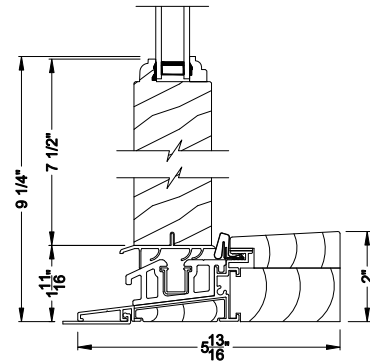

Weather Shield®

Weather Shield Series™

Side Hinged French Doors

CROSS SECTION DETAILS

WEATHER SHIELD OUTSWING DOOR (6610)
Vertical Section

WEATHER SHIELD OUTSWING DOOR (6610)
Vertical Section - Alternative Low Profile Sill

WEATHER SHIELD OUTSWING DOOR (6610)
Vertical Section - ADA Sill

WEATHER SHIELD OUTSWING DOOR (6610)
Horizontal Section - 2 Panel Door

Note: All dimensions are approximate. Weather Shield reserves the right to change specifications without notice.

Weather Shield®

Weather Shield Series™

Side Hinged French Doors

CROSS SECTION DETAILS

WEATHER SHIELD OUTSWING DOOR (6610)
Vertical Section - 6 9/16" Jamb

WEATHER SHIELD OUTSWING DOOR (6610)
Vertical Section - Alternative Low Profile Sill

WEATHER SHIELD OUTSWING DOOR (6610)
Vertical Section - ADA Sill

WEATHER SHIELD OUTSWING DOOR (6610)
Horizontal Section - 2 Panel Door - 6 9/16" Jamb

Note: All dimensions are approximate. Weather Shield reserves the right to change specifications without notice.