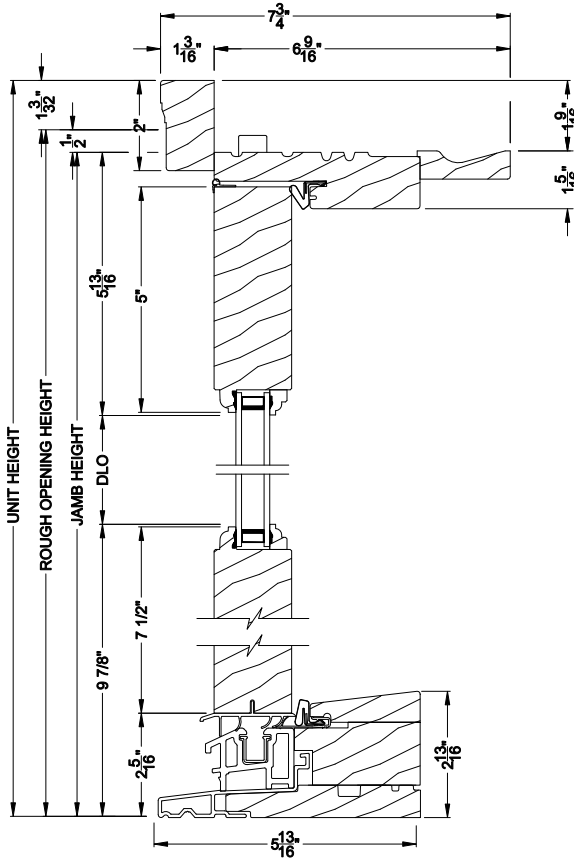

Weather Shield®

Weather Shield Series™

Side Hinged French Doors

CROSS SECTION DETAILS

WEATHER SHIELD OUTSWING DOOR (6610)
Vertical Section

WEATHER SHIELD OUTSWING DOOR (6610)
Vertical Section - Alternative Low Profile Sill

WEATHER SHIELD OUTSWING DOOR (6610)
Vertical Section - ADA Sill

WEATHER SHIELD OUTSWING DOOR (6610)
Horizontal Section - 2 Panel Door

Note: All dimensions are approximate. Weather Shield reserves the right to change specifications without notice.

Weather Shield®

Weather Shield Series™

Side Hinged French Doors

CROSS SECTION DETAILS

WEATHER SHIELD OUTSWING DOOR (6610)
Vertical Section - 6 9/16" Jamb

WEATHER SHIELD OUTSWING DOOR (6610)
Vertical Section - Alternative Low Profile Sill

WEATHER SHIELD OUTSWING DOOR (6610)
Vertical Section - ADA Sill

WEATHER SHIELD OUTSWING DOOR (6610)
Horizontal Section - 2 Panel Door - 6 9/16" Jamb

Note: All dimensions are approximate. Weather Shield reserves the right to change specifications without notice.