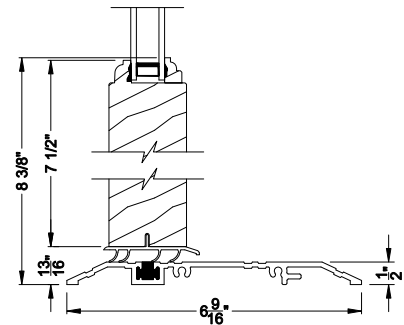

Weather Shield®

Weather Shield Series™

Side Hinged French Doors

CROSS SECTION DETAILS

WEATHER SHIELD OUTSWING DOOR (6610)
Vertical Section

WEATHER SHIELD OUTSWING DOOR (6610)
Vertical Section - Alternative Low Profile Sill

WEATHER SHIELD OUTSWING DOOR (6610)
Vertical Section - ADA Sill

WEATHER SHIELD OUTSWING DOOR (6610)
Horizontal Section - 2 Panel Door

Note: All dimensions are approximate. Weather Shield reserves the right to change specifications without notice.

Weather Shield®

Weather Shield Series™

Side Hinged French Doors

CROSS SECTION DETAILS

WEATHER SHIELD OUTSWING DOOR (6610)
Vertical Section - 6 9/16" Jamb

WEATHER SHIELD OUTSWING DOOR (6610)
Vertical Section - Alternative Low Profile Sill

WEATHER SHIELD OUTSWING DOOR (6610)
Vertical Section - ADA Sill

WEATHER SHIELD OUTSWING DOOR (6610)
Horizontal Section - 2 Panel Door - 6 9/16" Jamb

Note: All dimensions are approximate. Weather Shield reserves the right to change specifications without notice.