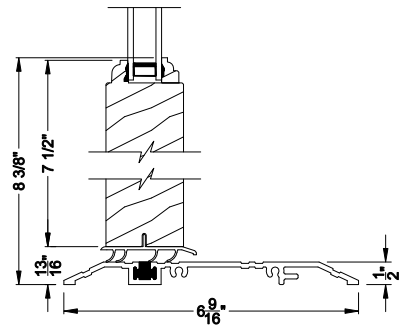

WEATHER SHIELD OUTSWING DOOR (6610)
Vertical Section - ADA Sill

WEATHER SHIELD OUTSWING DOOR (6610)
Horizontal Section - 2 Panel Door

Note: All dimensions are approximate. Weather Shield reserves the right to change specifications without notice.

Weather Shield®

Weather Shield Series™

Side Hinged French Doors

CROSS SECTION DETAILS

WEATHER SHIELD OUTSWING DOOR (6610)
Vertical Section - 6 9/16" Jamb

WEATHER SHIELD OUTSWING DOOR (6610)
Vertical Section - Alternative Low Profile Sill

WEATHER SHIELD OUTSWING DOOR (6610)
Vertical Section - ADA Sill

WEATHER SHIELD OUTSWING DOOR (6610)
Horizontal Section - 2 Panel Door - 6 9/16" Jamb

Note: All dimensions are approximate. Weather Shield reserves the right to change specifications without notice.