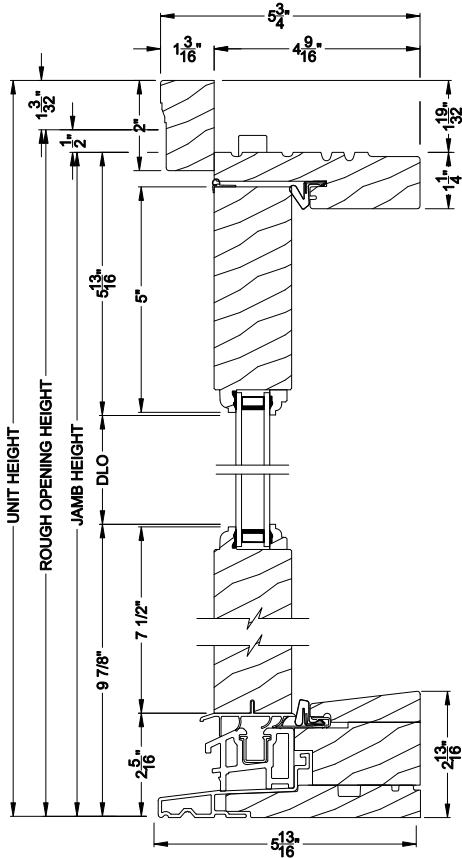

Weather Shield®

Weather Shield Series™

Side Hinged French Doors

CROSS SECTION DETAILS

WEATHER SHIELD OUTSWING DOOR (6610)
Vertical Section

WEATHER SHIELD OUTSWING DOOR (6610)
Vertical Section - Alternative Low Profile Sill

WEATHER SHIELD OUTSWING DOOR (6610)
Vertical Section - ADA Sill

WEATHER SHIELD OUTSWING DOOR (6610)
Horizontal Section - 2 Panel Door

Note: All dimensions are approximate. Weather Shield reserves the right to change specifications without notice.

Weather Shield®

Weather Shield Series™

Side Hinged French Doors

CROSS SECTION DETAILS

WEATHER SHIELD OUTSWING DOOR (6610)
Vertical Section - 6 9/16" Jamb

WEATHER SHIELD OUTSWING DOOR (6610)
Vertical Section - Alternative Low Profile Sill

WEATHER SHIELD OUTSWING DOOR (6610)
Vertical Section - ADA Sill

WEATHER SHIELD OUTSWING DOOR (6610)
Horizontal Section - 2 Panel Door - 6 9/16" Jamb

Note: All dimensions are approximate. Weather Shield reserves the right to change specifications without notice.