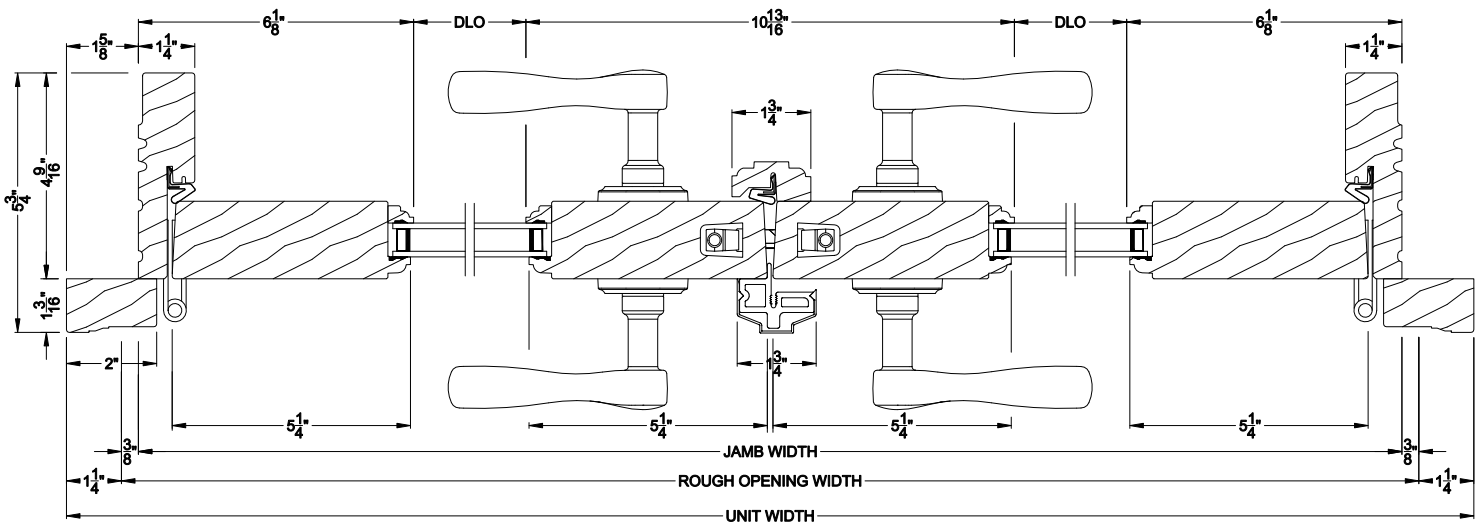

Weather Shield®

Weather Shield Series™

Side Hinged French Doors

CROSS SECTION DETAILS

WEATHER SHIELD OUTSWING DOOR (6610)
Vertical Section

WEATHER SHIELD OUTSWING DOOR (6610)
Vertical Section - Alternative Low Profile Sill

WEATHER SHIELD OUTSWING DOOR (6610)
Vertical Section - ADA Sill

WEATHER SHIELD OUTSWING DOOR (6610)
Horizontal Section - 2 Panel Door

Note: All dimensions are approximate. Weather Shield reserves the right to change specifications without notice.

Weather Shield®

Weather Shield Series™

Side Hinged French Doors

CROSS SECTION DETAILS

WEATHER SHIELD OUTSWING DOOR (6610)
Vertical Section - 6 9/16" Jamb

WEATHER SHIELD OUTSWING DOOR (6610)
Vertical Section - Alternative Low Profile Sill

WEATHER SHIELD OUTSWING DOOR (6610)
Vertical Section - ADA Sill

WEATHER SHIELD OUTSWING DOOR (6610)
Horizontal Section - 2 Panel Door - 6 9/16" Jamb

Note: All dimensions are approximate. Weather Shield reserves the right to change specifications without notice.