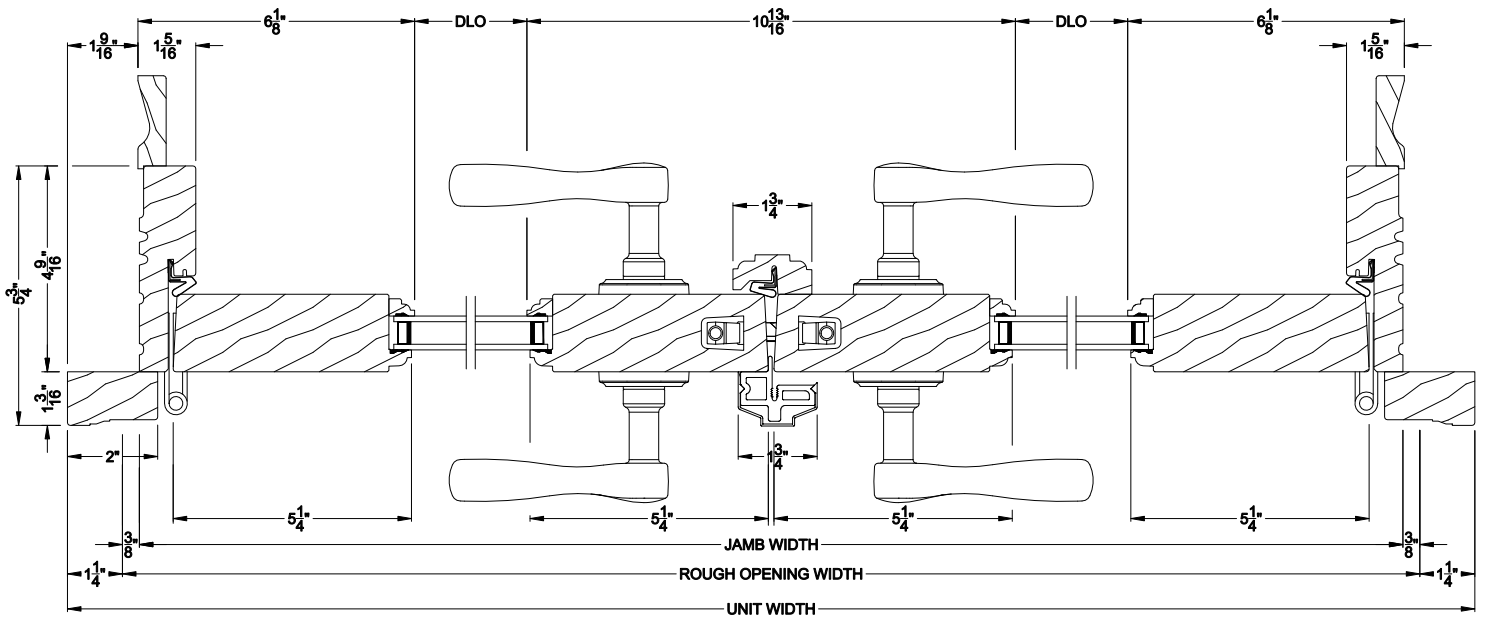

Weather Shield®

Weather Shield Series™

Side Hinged French Doors

CROSS SECTION DETAILS

WEATHER SHIELD OUTSWING DOOR (6610)
Vertical Section

WEATHER SHIELD OUTSWING DOOR (6610)
Vertical Section - Alternative Low Profile Sill

WEATHER SHIELD OUTSWING DOOR (6610)
Vertical Section - ADA Sill

WEATHER SHIELD OUTSWING DOOR (6610)
Horizontal Section - 2 Panel Door

Note: All dimensions are approximate. Weather Shield reserves the right to change specifications without notice.

Weather Shield®

Weather Shield Series™

Side Hinged French Doors

CROSS SECTION DETAILS

WEATHER SHIELD OUTSWING DOOR (6610)
Vertical Section - 6 9/16" Jamb

WEATHER SHIELD OUTSWING DOOR (6610)
Vertical Section - Alternative Low Profile Sill

WEATHER SHIELD OUTSWING DOOR (6610)
Vertical Section - ADA Sill

WEATHER SHIELD OUTSWING DOOR (6610)
Horizontal Section - 2 Panel Door - 6 9/16" Jamb

Note: All dimensions are approximate. Weather Shield reserves the right to change specifications without notice.