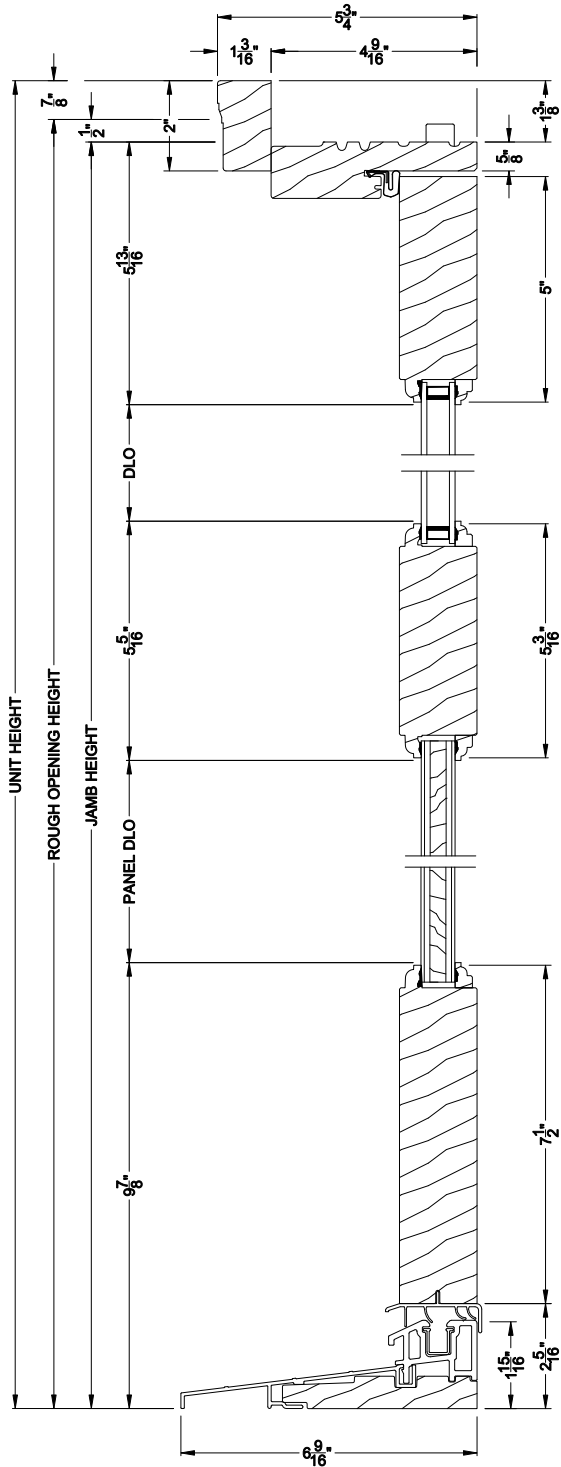

Weather Shield®

Weather Shield Series™

Side Hinged French Doors

CROSS SECTION DETAILS

WEATHER SHIELD INSWING DOOR (6510)
Vertical Section - Raised Panel

WEATHER SHIELD INSWING DOOR (6510)
Horizontal Section - Vertical Center Rail

Note: All dimensions are approximate. Weather Shield reserves the right to change specifications without notice.

Weather Shield®

Weather Shield Series™

Side Hinged French Doors

CROSS SECTION DETAILS

WEATHER SHIELD INSWING DOOR (6510)
Vertical Section - Signboard Panel

WEATHER SHIELD INSWING DOOR (6510)
Horizontal Section - Vertical Center Rail

Note: All dimensions are approximate. Weather Shield reserves the right to change specifications without notice.