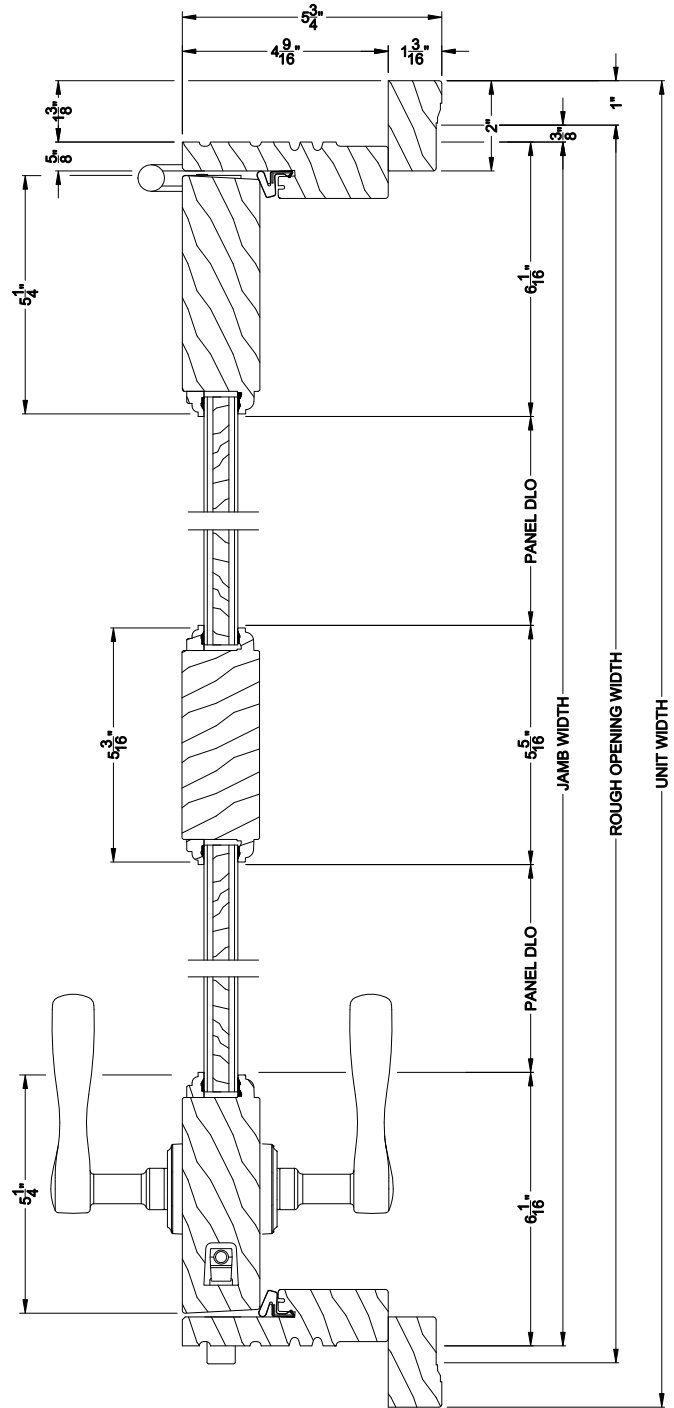

Weather Shield®

Weather Shield Series™

Side Hinged French Doors

CROSS SECTION DETAILS

WEATHER SHIELD INSWING DOOR (6510)
Vertical Section - Raised Panel

WEATHER SHIELD INSWING DOOR (6510)
Horizontal Section - Vertical Center Rail

Note: All dimensions are approximate. Weather Shield reserves the right to change specifications without notice.

Weather Shield®

Weather Shield Series™

Side Hinged French Doors

CROSS SECTION DETAILS

WEATHER SHIELD INSWING DOOR (6510)
Vertical Section - Signboard Panel

WEATHER SHIELD INSWING DOOR (6510)
Horizontal Section - Vertical Center Rail

Note: All dimensions are approximate. Weather Shield reserves the right to change specifications without notice.