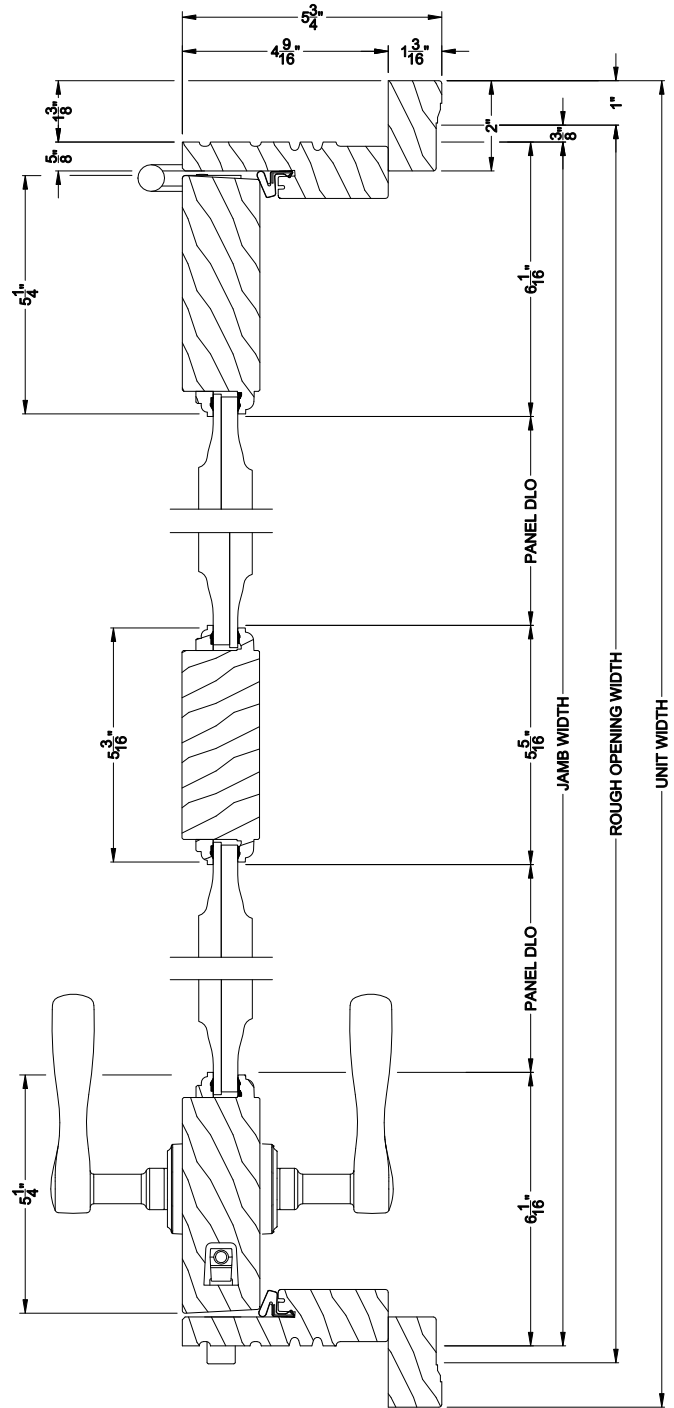

Weather Shield®

Weather Shield Series™

Side Hinged French Doors

CROSS SECTION DETAILS

WEATHER SHIELD INSWING DOOR (6510)
Vertical Section - Raised Panel

WEATHER SHIELD INSWING DOOR (6510)
Horizontal Section - Vertical Center Rail

Note: All dimensions are approximate. Weather Shield reserves the right to change specifications without notice.

Weather Shield®

Weather Shield Series™

Side Hinged French Doors

CROSS SECTION DETAILS

WEATHER SHIELD INSWING DOOR (6510)
Vertical Section - Signboard Panel

WEATHER SHIELD INSWING DOOR (6510)
Horizontal Section - Vertical Center Rail

Note: All dimensions are approximate. Weather Shield reserves the right to change specifications without notice.