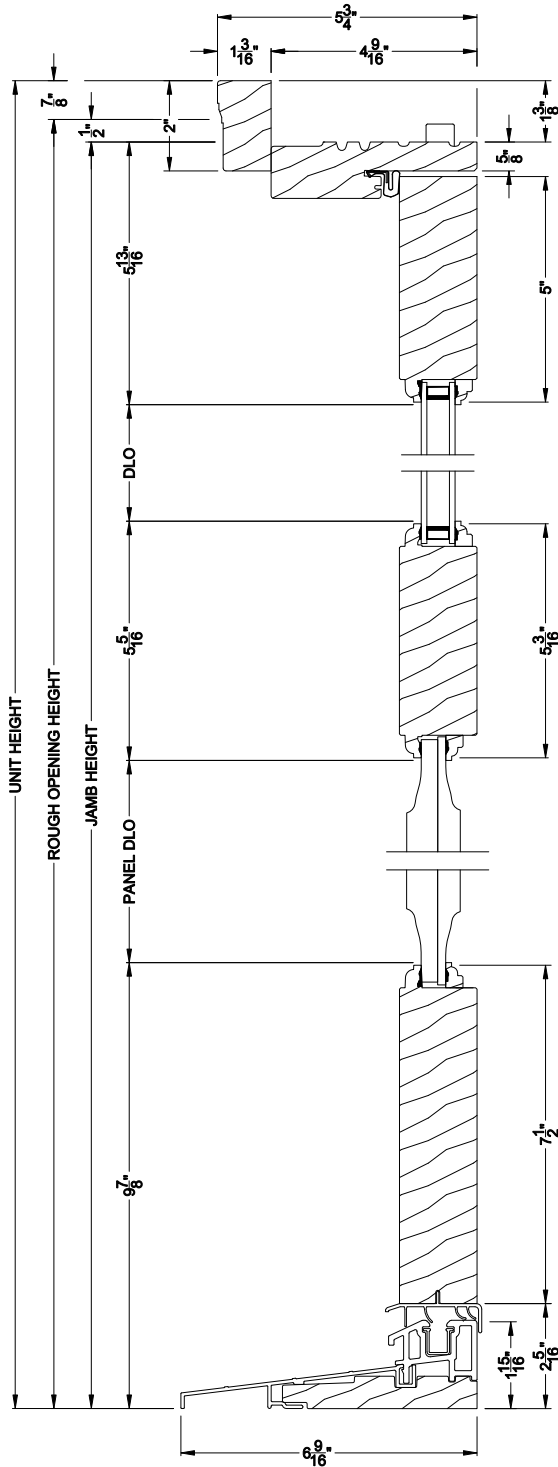

Weather Shield®

Weather Shield Series™

Side Hinged French Doors

CROSS SECTION DETAILS

WEATHER SHIELD INSWING DOOR (6510)
Vertical Section - Raised Panel

WEATHER SHIELD INSWING DOOR (6510)
Horizontal Section - Vertical Center Rail

Note: All dimensions are approximate. Weather Shield reserves the right to change specifications without notice.

Weather Shield®

Weather Shield Series™

Side Hinged French Doors

CROSS SECTION DETAILS

WEATHER SHIELD INSWING DOOR (6510)
Vertical Section - Signboard Panel

WEATHER SHIELD INSWING DOOR (6510)
Horizontal Section - Vertical Center Rail

Note: All dimensions are approximate. Weather Shield reserves the right to change specifications without notice.