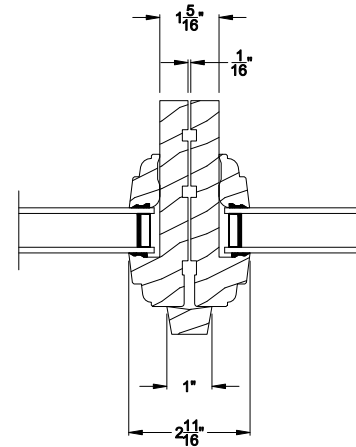

Weather Shield®

Weather Shield Series™

Special Shape Windows

CROSS SECTION DETAILS

WEATHER SHIELD SPECIAL SHAPE DIRECT-SET
Horizontal Stack Section

WEATHER SHIELD SPECIAL SHAPE DIRECT-SET (630)
Vertical Section

WEATHER SHIELD SPECIAL SHAPE DIRECT-SET
Vertical Mull Section

WEATHER SHIELD SPECIAL SHAPE DIRECT-SET (630)
Horizontal Section

Note: All dimensions are approximate. Weather Shield reserves the right to change specifications without notice.

Weather Shield®

Weather Shield Series™

Special Shape Windows

CROSS SECTION DETAILS

WEATHER SHIELD SPECIAL SHAPE DIRECT-SET
Horizontal Stack Section

WEATHER SHIELD SPECIAL SHAPE DIRECT-SET (630)
Vertical Section - 6-9/16" jamb

WEATHER SHIELD SPECIAL SHAPE DIRECT-SET
Vertical Mull Section

WEATHER SHIELD SPECIAL SHAPE DIRECT-SET (630)
Horizontal Section - 6-9/16" jamb

Note: All dimensions are approximate. Weather Shield reserves the right to change specifications without notice.