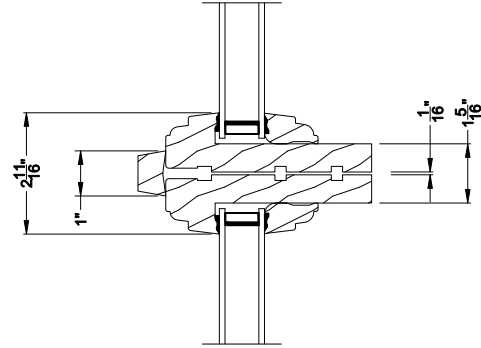

Weather Shield®

Weather Shield Series™

Special Shape Windows

CROSS SECTION DETAILS

WEATHER SHIELD SPECIAL SHAPE DIRECT-SET
Horizontal Stack Section

WEATHER SHIELD SPECIAL SHAPE DIRECT-SET (630)
Vertical Section

WEATHER SHIELD SPECIAL SHAPE DIRECT-SET
Vertical Mull Section

WEATHER SHIELD SPECIAL SHAPE DIRECT-SET (630)
Horizontal Section

Note: All dimensions are approximate. Weather Shield reserves the right to change specifications without notice.

Weather Shield®

Weather Shield Series™

Special Shape Windows

CROSS SECTION DETAILS

WEATHER SHIELD SPECIAL SHAPE DIRECT-SET
Horizontal Stack Section

WEATHER SHIELD SPECIAL SHAPE DIRECT-SET (630)
Vertical Section - 6-9/16" jamb

WEATHER SHIELD SPECIAL SHAPE DIRECT-SET
Vertical Mull Section

WEATHER SHIELD SPECIAL SHAPE DIRECT-SET (630)
Horizontal Section - 6-9/16" jamb

Note: All dimensions are approximate. Weather Shield reserves the right to change specifications without notice.