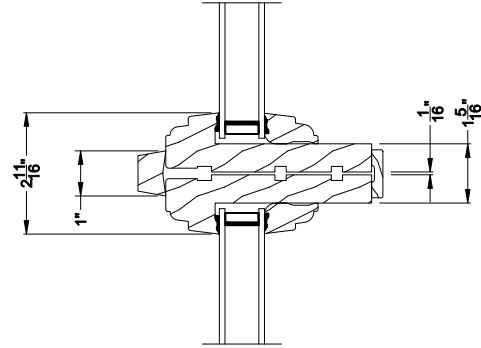

Weather Shield®

Weather Shield Series™

Special Shape Windows

CROSS SECTION DETAILS

WEATHER SHIELD SPECIAL SHAPE DIRECT-SET
Horizontal Stack Section

WEATHER SHIELD SPECIAL SHAPE DIRECT-SET (630)
Vertical Section

WEATHER SHIELD SPECIAL SHAPE DIRECT-SET
Vertical Mull Section

WEATHER SHIELD SPECIAL SHAPE DIRECT-SET (630)
Horizontal Section

Note: All dimensions are approximate. Weather Shield reserves the right to change specifications without notice.

Weather Shield®

Weather Shield Series™

Special Shape Windows

CROSS SECTION DETAILS

WEATHER SHIELD SPECIAL SHAPE DIRECT-SET
Horizontal Stack Section

WEATHER SHIELD SPECIAL SHAPE DIRECT-SET (630)
Vertical Section - 6-9/16" jamb

WEATHER SHIELD SPECIAL SHAPE DIRECT-SET
Vertical Mull Section

WEATHER SHIELD SPECIAL SHAPE DIRECT-SET (630)
Horizontal Section - 6-9/16" jamb

Note: All dimensions are approximate. Weather Shield reserves the right to change specifications without notice.