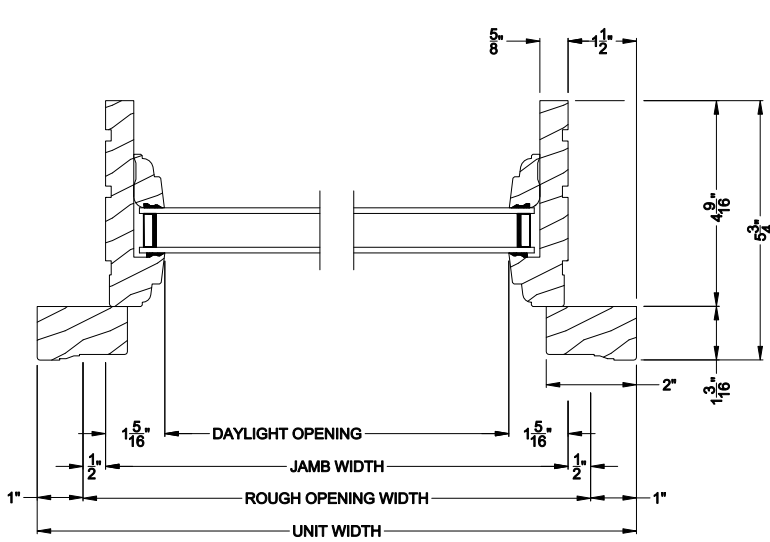

Weather Shield®

Weather Shield Series™

Special Shape Windows

CROSS SECTION DETAILS

WEATHER SHIELD SPECIAL SHAPE DIRECT-SET
Horizontal Stack Section

WEATHER SHIELD SPECIAL SHAPE DIRECT-SET (630)
Vertical Section

WEATHER SHIELD SPECIAL SHAPE DIRECT-SET
Vertical Mull Section

WEATHER SHIELD SPECIAL SHAPE DIRECT-SET (630)
Horizontal Section

Note: All dimensions are approximate. Weather Shield reserves the right to change specifications without notice.

Weather Shield®

Weather Shield Series™

Special Shape Windows

CROSS SECTION DETAILS

WEATHER SHIELD SPECIAL SHAPE DIRECT-SET
Horizontal Stack Section

WEATHER SHIELD SPECIAL SHAPE DIRECT-SET (630)
Vertical Section - 6-9/16" jamb

WEATHER SHIELD SPECIAL SHAPE DIRECT-SET
Vertical Mull Section

WEATHER SHIELD SPECIAL SHAPE DIRECT-SET (630)
Horizontal Section - 6-9/16" jamb

Note: All dimensions are approximate. Weather Shield reserves the right to change specifications without notice.