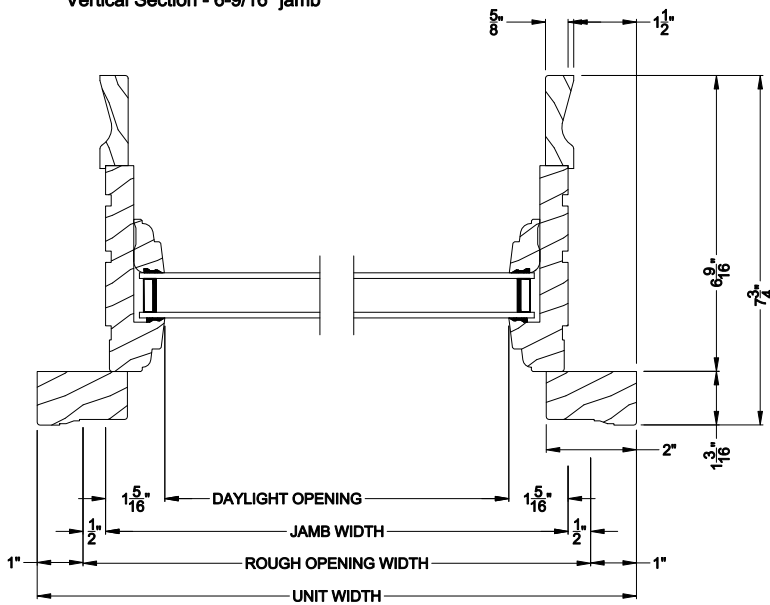

WEATHER SHIELD SPECIAL SHAPE DIRECT-SET
Vertical Mull Section

WEATHER SHIELD SPECIAL SHAPE DIRECT-SET (630)
Horizontal Section

Note: All dimensions are approximate. Weather Shield reserves the right to change specifications without notice.

Weather Shield®

Weather Shield Series™

Special Shape Windows

CROSS SECTION DETAILS

WEATHER SHIELD SPECIAL SHAPE DIRECT-SET
Horizontal Stack Section

WEATHER SHIELD SPECIAL SHAPE DIRECT-SET (630)
Vertical Section - 6-9/16" jamb

WEATHER SHIELD SPECIAL SHAPE DIRECT-SET
Vertical Mull Section

WEATHER SHIELD SPECIAL SHAPE DIRECT-SET (630)
Horizontal Section - 6-9/16" jamb

Note: All dimensions are approximate. Weather Shield reserves the right to change specifications without notice.