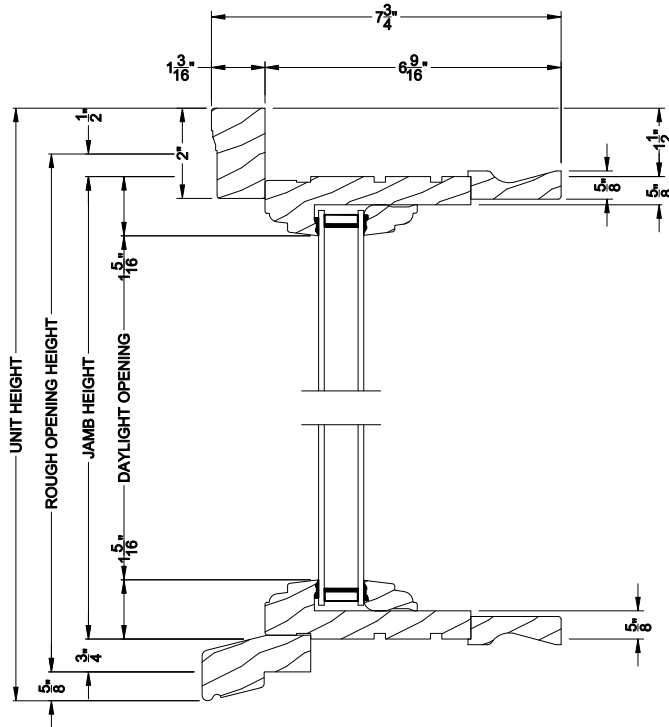

Weather Shield®

Weather Shield Series™

Special Shape Windows

CROSS SECTION DETAILS

WEATHER SHIELD SPECIAL SHAPE DIRECT-SET
Horizontal Stack Section

WEATHER SHIELD SPECIAL SHAPE DIRECT-SET (630)
Vertical Section

WEATHER SHIELD SPECIAL SHAPE DIRECT-SET
Vertical Mull Section

WEATHER SHIELD SPECIAL SHAPE DIRECT-SET (630)
Horizontal Section

Note: All dimensions are approximate. Weather Shield reserves the right to change specifications without notice.

Weather Shield®

Weather Shield Series™

Special Shape Windows

CROSS SECTION DETAILS

WEATHER SHIELD SPECIAL SHAPE DIRECT-SET
Horizontal Stack Section

WEATHER SHIELD SPECIAL SHAPE DIRECT-SET (630)
Vertical Section - 6-9/16" jamb

WEATHER SHIELD SPECIAL SHAPE DIRECT-SET
Vertical Mull Section

WEATHER SHIELD SPECIAL SHAPE DIRECT-SET (630)
Horizontal Section - 6-9/16" jamb

Note: All dimensions are approximate. Weather Shield reserves the right to change specifications without notice.