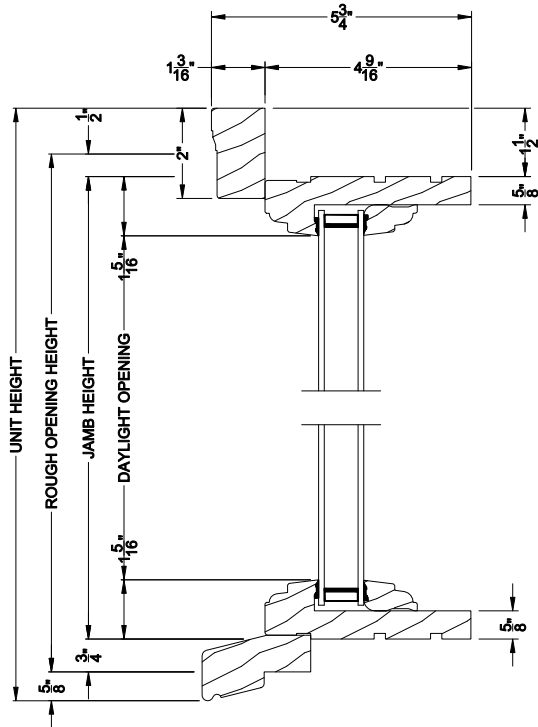

Weather Shield®

Weather Shield Series™

Special Shape Windows

CROSS SECTION DETAILS

WEATHER SHIELD SPECIAL SHAPE DIRECT-SET
Horizontal Stack Section

WEATHER SHIELD SPECIAL SHAPE DIRECT-SET (630)
Vertical Section

WEATHER SHIELD SPECIAL SHAPE DIRECT-SET
Vertical Mull Section

WEATHER SHIELD SPECIAL SHAPE DIRECT-SET (630)
Horizontal Section

Note: All dimensions are approximate. Weather Shield reserves the right to change specifications without notice.

Weather Shield®

Weather Shield Series™

Special Shape Windows

CROSS SECTION DETAILS

WEATHER SHIELD SPECIAL SHAPE DIRECT-SET
Horizontal Stack Section

WEATHER SHIELD SPECIAL SHAPE DIRECT-SET (630)
Vertical Section - 6-9/16" jamb

WEATHER SHIELD SPECIAL SHAPE DIRECT-SET
Vertical Mull Section

WEATHER SHIELD SPECIAL SHAPE DIRECT-SET (630)
Horizontal Section - 6-9/16" jamb

Note: All dimensions are approximate. Weather Shield reserves the right to change specifications without notice.