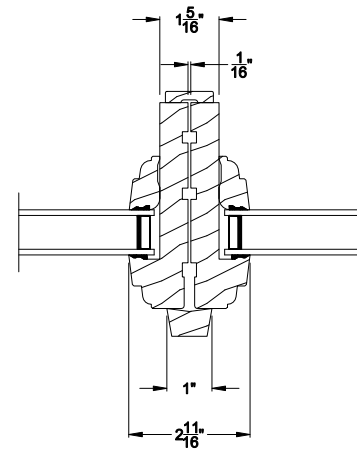

WEATHER SHIELD SPECIAL SHAPE DIRECT-SET
Vertical Mull Section

WEATHER SHIELD SPECIAL SHAPE DIRECT-SET (630)
Horizontal Section

Note: All dimensions are approximate. Weather Shield reserves the right to change specifications without notice.

Weather Shield®

Weather Shield Series™

Special Shape Windows

CROSS SECTION DETAILS

WEATHER SHIELD SPECIAL SHAPE DIRECT-SET
Horizontal Stack Section

WEATHER SHIELD SPECIAL SHAPE DIRECT-SET (630)
Vertical Section - 6-9/16" jamb

WEATHER SHIELD SPECIAL SHAPE DIRECT-SET
Vertical Mull Section

WEATHER SHIELD SPECIAL SHAPE DIRECT-SET (630)
Horizontal Section - 6-9/16" jamb

Note: All dimensions are approximate. Weather Shield reserves the right to change specifications without notice.