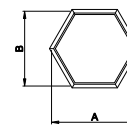

**Eyebrow
with Extended Legs**

**Quarter Eyebrow
with Extended Legs**

**Half Circle
with Extended Legs**

**Quarter Circle
with Extended Legs**

Half Circle

Quarter Circle

Archtop

Quarter Archtop

Full Circle

**Gothic
with Extended Legs**

Diamond

Hexagon

Isosceles Triangle

Right Triangle

Trapezoid

Pentagon

Rectangle

Octagon

Direct-Set Special Shape (630)

A - Rough Opening Width
B - Rough Opening Height
C - Rough Opening Leg

For availability of sizes and specialty shapes not shown contact Weather Shield