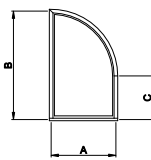

**Eyebrow
with Extended Legs**

**Quarter Eyebrow
with Extended Legs**

**Half Circle
with Extended Legs**

**Quarter Circle
with Extended Legs**

Half Circle

Quarter Circle

Archtop

Quarter Archtop

Full Circle

**Gothic
with Extended Legs**

Diamond

Hexagon

Isosceles Triangle

Right Triangle

Trapezoid

Pentagon

Rectangle

Octagon

Direct-Set Special Shape (630)

A - Rough Opening Width
B - Rough Opening Height
C - Rough Opening Leg

For availability of sizes and specialty shapes not shown contact Weather Shield