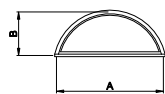

**Eyebrow
with Extended Legs**

**Quarter Eyebrow
with Extended Legs**

**Half Circle
with Extended Legs**

**Quarter Circle
with Extended Legs**

Half Circle

Quarter Circle

Archtop

Quarter Archtop

Full Circle

**Gothic
with Extended Legs**

Diamond

Hexagon

Isosceles Triangle

Right Triangle

Trapezoid

Pentagon

Rectangle

Octagon

Direct-Set Special Shape (630)

A - Rough Opening Width
B - Rough Opening Height
C - Rough Opening Leg

For availability of sizes and specialty shapes not shown contact Weather Shield