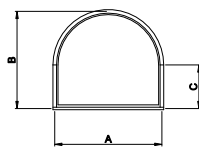

**Eyebrow
with Extended Legs**

**Quarter Eyebrow
with Extended Legs**

**Half Circle
with Extended Legs**

**Quarter Circle
with Extended Legs**

Half Circle

Quarter Circle

Archtop

Quarter Archtop

Full Circle

**Gothic
with Extended Legs**

Diamond

Hexagon

Isosceles Triangle

Right Triangle

Trapezoid

Pentagon

Rectangle

Octagon

Direct-Set Special Shape (630)

A - Rough Opening Width
B - Rough Opening Height
C - Rough Opening Leg

For availability of sizes and specialty shapes not shown contact Weather Shield