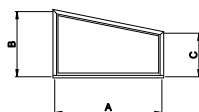

**Eyebrow
with Extended Legs**

**Quarter Eyebrow
with Extended Legs**

**Half Circle
with Extended Legs**

**Quarter Circle
with Extended Legs**

Half Circle

Quarter Circle

Archtop

Quarter Archtop

Full Circle

**Gothic
with Extended Legs**

Diamond

Hexagon

Isosceles Triangle

Right Triangle

Trapezoid

Pentagon

Rectangle

Octagon

Direct-Set Special Shape (630)

A - Rough Opening Width
B - Rough Opening Height
C - Rough Opening Leg

For availability of sizes and specialty shapes not shown contact Weather Shield