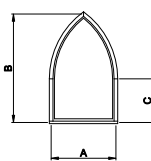

**Eyebrow
with Extended Legs**

**Quarter Eyebrow
with Extended Legs**

**Half Circle
with Extended Legs**

**Quarter Circle
with Extended Legs**

Half Circle

Quarter Circle

Archtop

Quarter Archtop

Full Circle

**Gothic
with Extended Legs**

Diamond

Hexagon

Isosceles Triangle

Right Triangle

Trapezoid

Pentagon

Rectangle

Octagon

Direct-Set Special Shape (630)

A - Rough Opening Width
B - Rough Opening Height
C - Rough Opening Leg

For availability of sizes and specialty shapes not shown contact Weather Shield