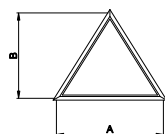

**Eyebrow
with Extended Legs**

**Quarter Eyebrow
with Extended Legs**

**Half Circle
with Extended Legs**

**Quarter Circle
with Extended Legs**

Half Circle

Quarter Circle

Archtop

Quarter Archtop

Full Circle

**Gothic
with Extended Legs**

Diamond

Hexagon

Isosceles Triangle

Right Triangle

Trapezoid

Pentagon

Rectangle

Octagon

Direct-Set Special Shape (630)

A - Rough Opening Width
B - Rough Opening Height
C - Rough Opening Leg

For availability of sizes and specialty shapes not shown contact Weather Shield