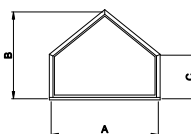

**Eyebrow
with Extended Legs**

**Quarter Eyebrow
with Extended Legs**

**Half Circle
with Extended Legs**

**Quarter Circle
with Extended Legs**

Half Circle

Quarter Circle

Archtop

Quarter Archtop

Full Circle

**Gothic
with Extended Legs**

Diamond

Hexagon

Isosceles Triangle

Right Triangle

Trapezoid

Pentagon

Rectangle

Octagon

Direct-Set Special Shape (630)

A - Rough Opening Width
B - Rough Opening Height
C - Rough Opening Leg

For availability of sizes and specialty shapes not shown contact Weather Shield