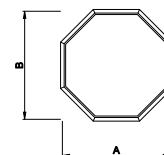

**Eyebrow
with Extended Legs**

**Quarter Eyebrow
with Extended Legs**

**Half Circle
with Extended Legs**

**Quarter Circle
with Extended Legs**

Half Circle

Quarter Circle

Archtop

Quarter Archtop

Full Circle

**Gothic
with Extended Legs**

Diamond

Hexagon

Isosceles Triangle

Right Triangle

Trapezoid

Pentagon

Rectangle

Octagon

Direct-Set Special Shape (630)

A - Rough Opening Width
B - Rough Opening Height
C - Rough Opening Leg

For availability of sizes and specialty shapes not shown contact Weather Shield