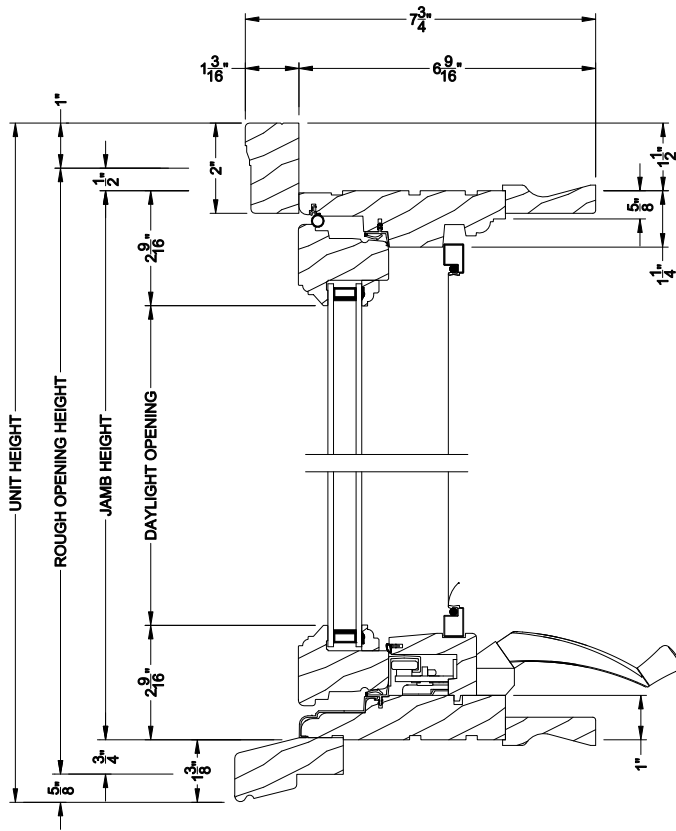

Weather Shield®

Weather Shield Series™

Casement Eyebrow Windows

CROSS SECTION DETAILS

WEATHER SHIELD CASEMENT EYEBROW WINDOW (6204)
Vertical Section

WEATHER SHIELD CASEMENT EYEBROW WINDOW (6204)
Horizontal Section

WEATHER SHIELD CASEMENT EYEBROW WINDOW
Vertical Mull Section

Note: All dimensions are approximate. Weather Shield reserves the right to change specifications without notice.

Weather Shield®

Weather Shield Series™

Casement Eyebrow Windows

CROSS SECTION DETAILS

WEATHER SHIELD CASEMENT EYEBROW WINDOW (6204)
Vertical Section - 6-9/16" jamb

WEATHER SHIELD CASEMENT EYEBROW WINDOW (6204)
Horizontal Section - 6-9/16" jamb

WEATHER SHIELD CASEMENT EYEBROW WINDOW
Vertical Mull Section

Note: All dimensions are approximate. Weather Shield reserves the right to change specifications without notice.