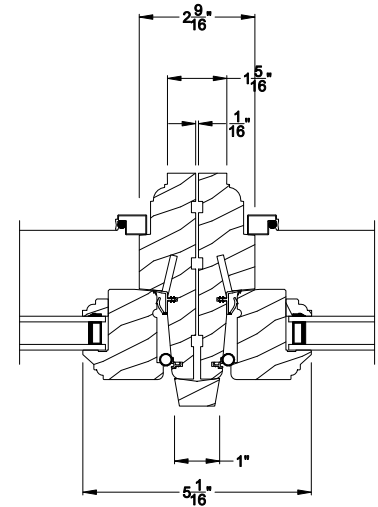

Weather Shield®

Weather Shield Series™

Casement Eyebrow Windows

CROSS SECTION DETAILS

WEATHER SHIELD CASEMENT EYEBROW WINDOW (6204)
Vertical Section

WEATHER SHIELD CASEMENT EYEBROW WINDOW (6204)
Horizontal Section

WEATHER SHIELD CASEMENT EYEBROW WINDOW
Vertical Mull Section

Note: All dimensions are approximate. Weather Shield reserves the right to change specifications without notice.

Weather Shield®

Weather Shield Series™

Casement Eyebrow Windows

CROSS SECTION DETAILS

WEATHER SHIELD CASEMENT EYEBROW WINDOW (6204)
Vertical Section - 6-9/16" jamb

WEATHER SHIELD CASEMENT EYEBROW WINDOW (6204)
Horizontal Section - 6-9/16" jamb

WEATHER SHIELD CASEMENT EYEBROW WINDOW
Vertical Mull Section

Note: All dimensions are approximate. Weather Shield reserves the right to change specifications without notice.