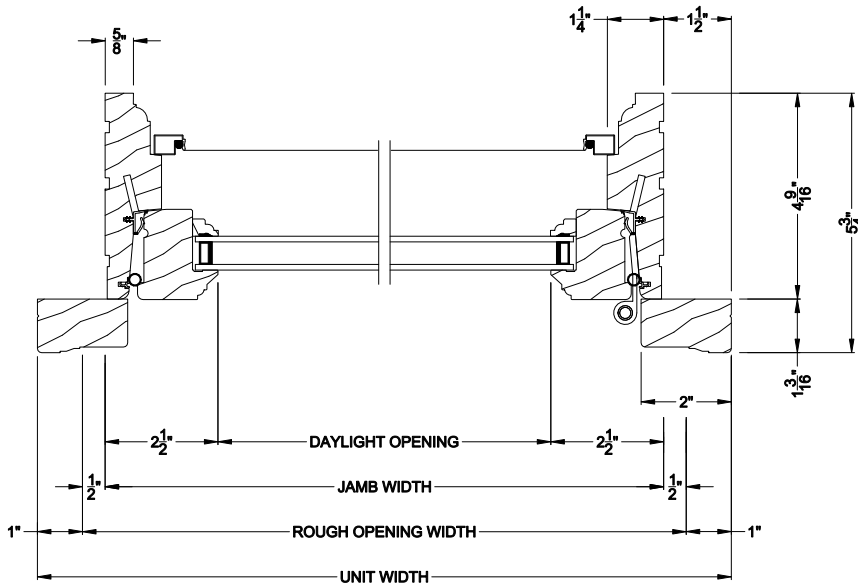

Weather Shield®

Weather Shield Series™

Casement Eyebrow Windows

CROSS SECTION DETAILS

WEATHER SHIELD CASEMENT EYEBROW WINDOW (6204)
Vertical Section

WEATHER SHIELD CASEMENT EYEBROW WINDOW (6204)
Horizontal Section

WEATHER SHIELD CASEMENT EYEBROW WINDOW
Vertical Mull Section

Note: All dimensions are approximate. Weather Shield reserves the right to change specifications without notice.

Weather Shield®

Weather Shield Series™

Casement Eyebrow Windows

CROSS SECTION DETAILS

WEATHER SHIELD CASEMENT EYEBROW WINDOW (6204)
Vertical Section - 6-9/16" jamb

WEATHER SHIELD CASEMENT EYEBROW WINDOW (6204)
Horizontal Section - 6-9/16" jamb

WEATHER SHIELD CASEMENT EYEBROW WINDOW
Vertical Mull Section

Note: All dimensions are approximate. Weather Shield reserves the right to change specifications without notice.