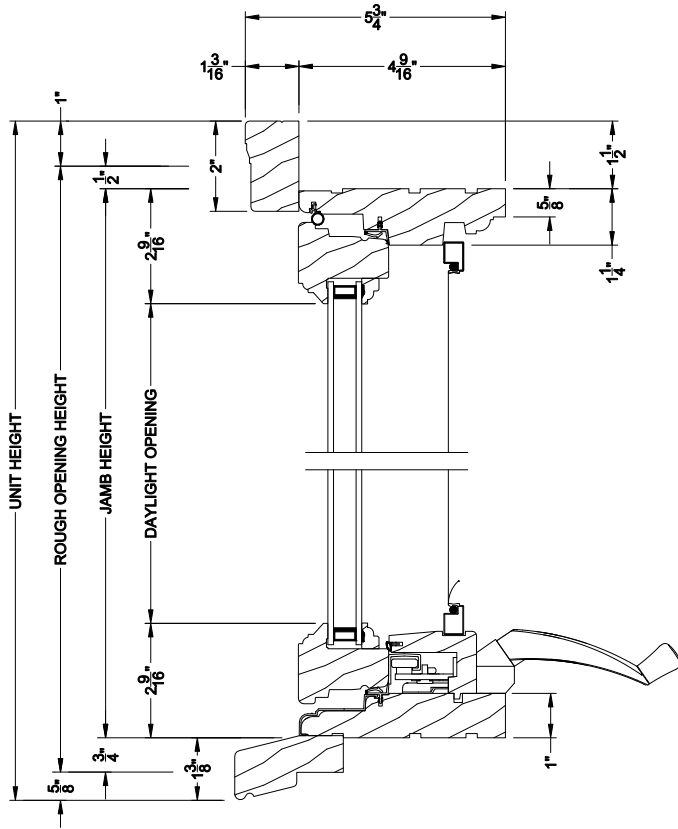

Weather Shield®

Weather Shield Series™

Casement Eyebrow Windows

CROSS SECTION DETAILS

WEATHER SHIELD CASEMENT EYEBROW WINDOW (6204)
Vertical Section

WEATHER SHIELD CASEMENT EYEBROW WINDOW (6204)
Horizontal Section

WEATHER SHIELD CASEMENT EYEBROW WINDOW
Vertical Mull Section

Note: All dimensions are approximate. Weather Shield reserves the right to change specifications without notice.

Weather Shield®

Weather Shield Series™

Casement Eyebrow Windows

CROSS SECTION DETAILS

WEATHER SHIELD CASEMENT EYEBROW WINDOW (6204)
Vertical Section - 6-9/16" jamb

WEATHER SHIELD CASEMENT EYEBROW WINDOW (6204)
Horizontal Section - 6-9/16" jamb

WEATHER SHIELD CASEMENT EYEBROW WINDOW
Vertical Mull Section

Note: All dimensions are approximate. Weather Shield reserves the right to change specifications without notice.