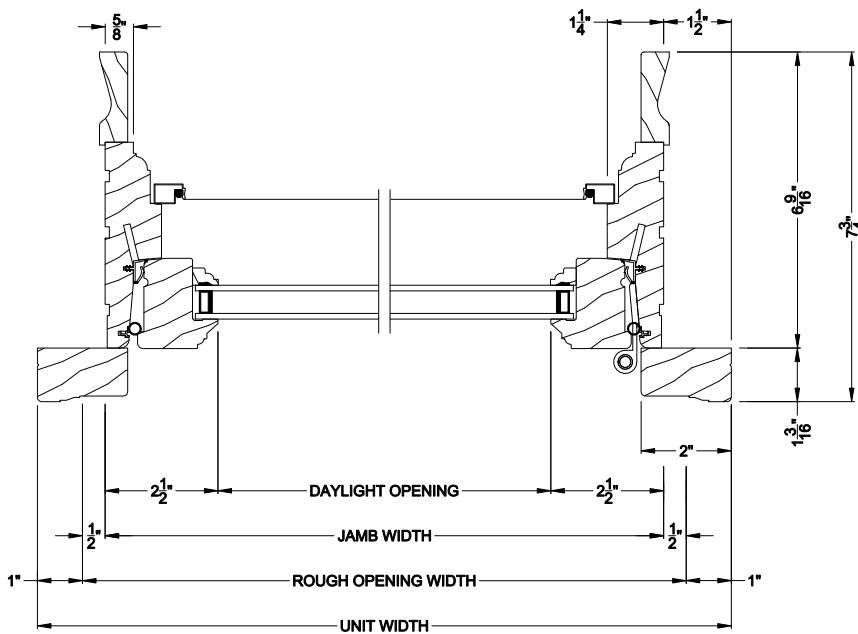

Weather Shield®

Weather Shield Series™

Casement Eyebrow Windows

CROSS SECTION DETAILS

WEATHER SHIELD CASEMENT EYEBROW WINDOW (6204)
Vertical Section

WEATHER SHIELD CASEMENT EYEBROW WINDOW (6204)
Horizontal Section

WEATHER SHIELD CASEMENT EYEBROW WINDOW
Vertical Mull Section

Note: All dimensions are approximate. Weather Shield reserves the right to change specifications without notice.

Weather Shield®

Weather Shield Series™

Casement Eyebrow Windows

CROSS SECTION DETAILS

WEATHER SHIELD CASEMENT EYEBROW WINDOW (6204)
Vertical Section - 6-9/16" jamb

WEATHER SHIELD CASEMENT EYEBROW WINDOW (6204)
Horizontal Section - 6-9/16" jamb

WEATHER SHIELD CASEMENT EYEBROW WINDOW
Vertical Mull Section

Note: All dimensions are approximate. Weather Shield reserves the right to change specifications without notice.