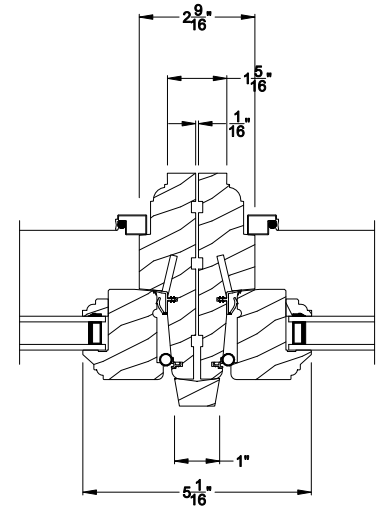

WEATHER SHIELD CASEMENT EYEBROW WINDOW
Vertical Mull Section

Note: All dimensions are approximate. Weather Shield reserves the right to change specifications without notice.

Weather Shield®

Weather Shield Series™

Casement Eyebrow Windows

CROSS SECTION DETAILS

WEATHER SHIELD CASEMENT EYEBROW WINDOW (6204)
Vertical Section - 6-9/16" jamb

WEATHER SHIELD CASEMENT EYEBROW WINDOW (6204)
Horizontal Section - 6-9/16" jamb

WEATHER SHIELD CASEMENT EYEBROW WINDOW
Vertical Mull Section

Note: All dimensions are approximate. Weather Shield reserves the right to change specifications without notice.