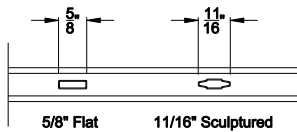

Interior Wood Trim Options

Divided Lite Options

Grilles Between the Glass

Simulated Divided Lites

Colonial Interior Bar

Wood Perimeter Grill

Colonial Bar

Putty Interior Bar

Note: All dimensions are approximate. Weather Shield reserves the right to change specifications without notice.