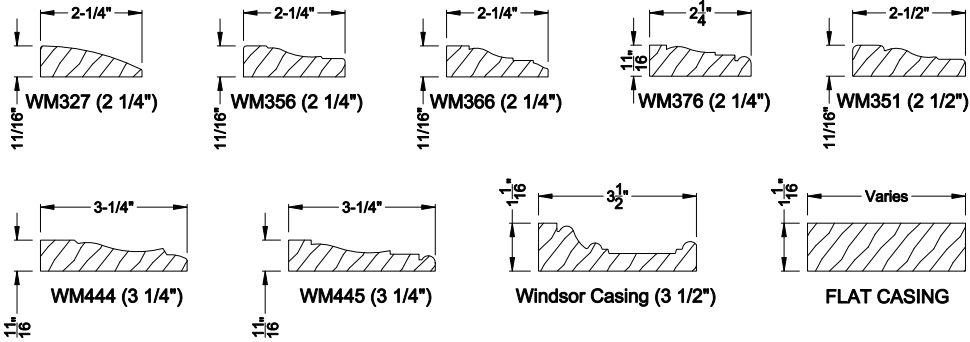

Interior Wood Trim Options

Divided Lite Options

Grilles Between the Glass

Simulated Divided Lites

Colonial Interior Bar

Wood Perimeter Grill

Colonial Bar

Putty Interior Bar

Note: All dimensions are approximate. Weather Shield reserves the right to change specifications without notice.