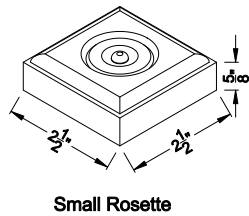

Interior Wood Trim Options

Divided Lite Options

Grilles Between the Glass

Simulated Divided Lites

Colonial Interior Bar

Wood Perimeter Grill

Colonial Bar

Putty Interior Bar

Note: All dimensions are approximate. Weather Shield reserves the right to change specifications without notice.