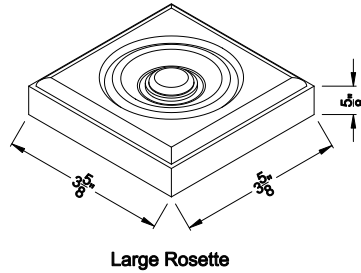

Interior Wood Trim Options

Divided Lite Options

Grilles Between the Glass

Simulated Divided Lites

Colonial Interior Bar

Wood Perimeter Grill

Colonial Bar

Putty Interior Bar

Note: All dimensions are approximate. Weather Shield reserves the right to change specifications without notice.