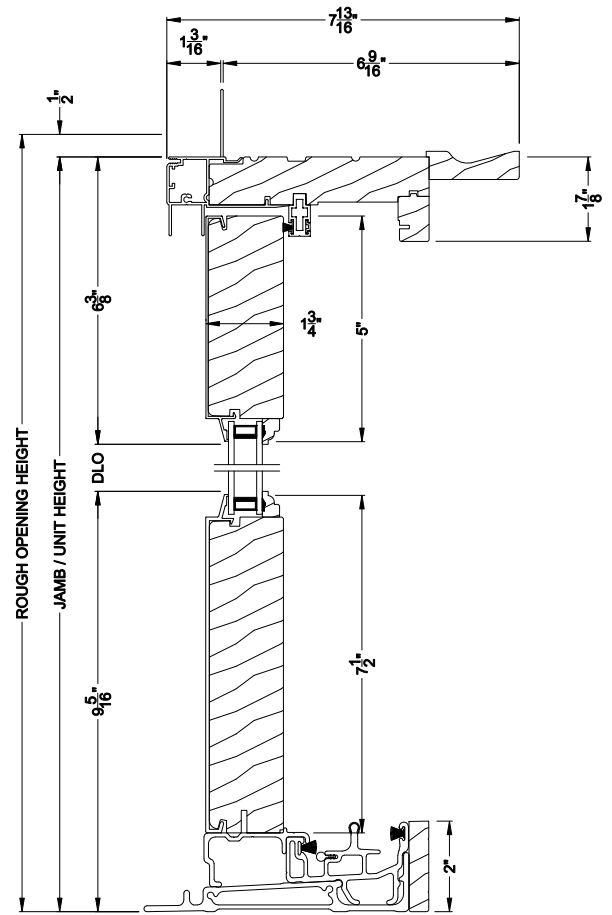

Weather Shield®

Signature Series™

French Sliding Patio Doors

CROSS SECTION DETAILS

SIGNATURE FRENCH SLIDING PATIO DOOR (8715)
Vertical Section

SIGNATURE FRENCH SLIDING PATIO DOOR (8715)
Vertical Section - Fixed Sidelite with Low profile sill stop

SIGNATURE FRENCH SLIDING PATIO DOOR (8715)
Horizontal Section

Note: All dimensions are approximate. Weather Shield reserves the right to change specifications without notice.

Weather Shield®

Signature Series™

French Sliding Patio Doors

CROSS SECTION DETAILS

SIGNATURE FRENCH SLIDING PATIO DOOR (8715)
Vertical Section - 6-9/16" jamb

SIGNATURE FRENCH SLIDING PATIO DOOR (8715)
Vertical Section - Fixed Sidelite with Low profile sill stop - 6-9/16" jamb

SIGNATURE FRENCH SLIDING PATIO DOOR (8715)
Horizontal Section - 6-9/16" jamb

Note: All dimensions are approximate. Weather Shield reserves the right to change specifications without notice.