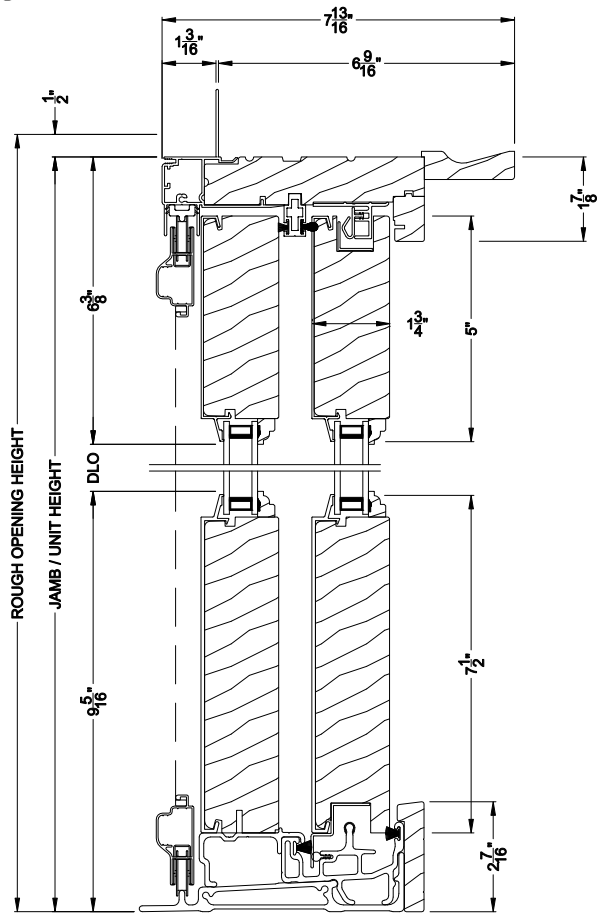

Weather Shield®

Signature Series™

French Sliding Patio Doors

CROSS SECTION DETAILS

SIGNATURE FRENCH SLIDING PATIO DOOR (8715)
Vertical Section

SIGNATURE FRENCH SLIDING PATIO DOOR (8715)
Vertical Section - Fixed Sidelite with Low profile sill stop

SIGNATURE FRENCH SLIDING PATIO DOOR (8715)
Horizontal Section

Note: All dimensions are approximate. Weather Shield reserves the right to change specifications without notice.

Weather Shield®

Signature Series™

French Sliding Patio Doors

CROSS SECTION DETAILS

SIGNATURE FRENCH SLIDING PATIO DOOR (8715)
Vertical Section - 6-9/16" jamb

SIGNATURE FRENCH SLIDING PATIO DOOR (8715)
Vertical Section - Fixed Sidelite with Low profile sill stop - 6-9/16" jamb

SIGNATURE FRENCH SLIDING PATIO DOOR (8715)
Horizontal Section - 6-9/16" jamb

Note: All dimensions are approximate. Weather Shield reserves the right to change specifications without notice.