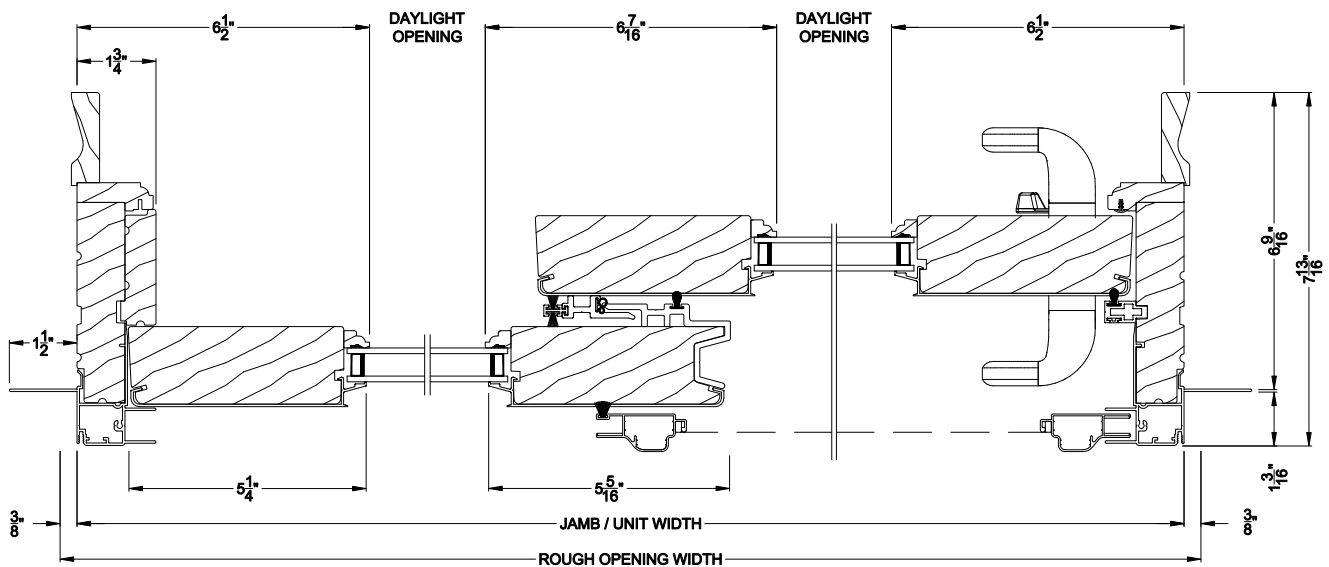

French Sliding Patio Doors

CROSS SECTION DETAILS

SIGNATURE FRENCH SLIDING PATIO DOOR (8715)
Vertical Section - 6-9/16" jamb

SIGNATURE FRENCH SLIDING PATIO DOOR (8715)
Vertical Section - Fixed Sidelite with Low profile sill stop - 6-9/16" jamb

SIGNATURE FRENCH SLIDING PATIO DOOR (8715)
Horizontal Section - 6-9/16" jamb

Note: All dimensions are approximate. Weather Shield reserves the right to change specifications without notice.