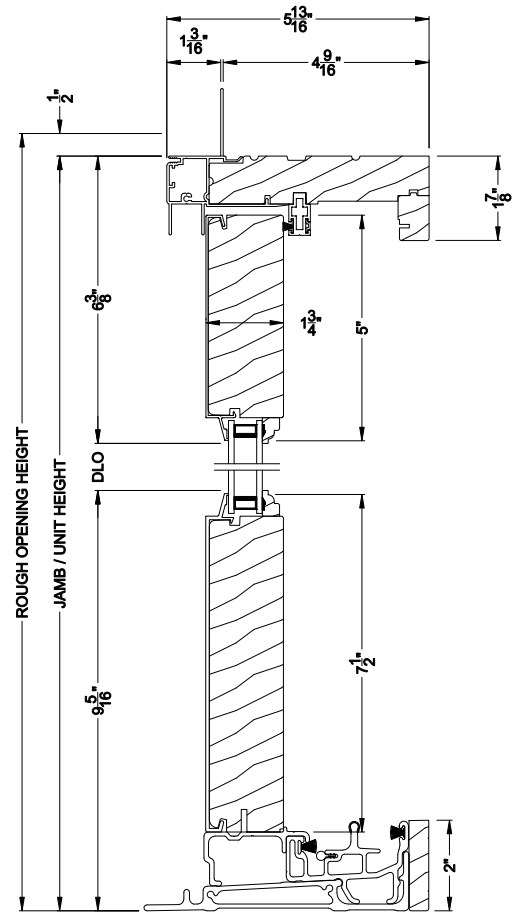

Weather Shield®

Signature Series™

French Sliding Patio Doors

CROSS SECTION DETAILS

SIGNATURE FRENCH SLIDING PATIO DOOR (8715)
Vertical Section

SIGNATURE FRENCH SLIDING PATIO DOOR (8715)
Vertical Section - Fixed Sidelite with Low profile sill stop

SIGNATURE FRENCH SLIDING PATIO DOOR (8715)
Horizontal Section

Note: All dimensions are approximate. Weather Shield reserves the right to change specifications without notice.

Weather Shield®

Signature Series™

French Sliding Patio Doors

CROSS SECTION DETAILS

SIGNATURE FRENCH SLIDING PATIO DOOR (8715)
Vertical Section - 6-9/16" jamb

SIGNATURE FRENCH SLIDING PATIO DOOR (8715)
Vertical Section - Fixed Sidelite with Low profile sill stop - 6-9/16" jamb

SIGNATURE FRENCH SLIDING PATIO DOOR (8715)
Horizontal Section - 6-9/16" jamb

Note: All dimensions are approximate. Weather Shield reserves the right to change specifications without notice.