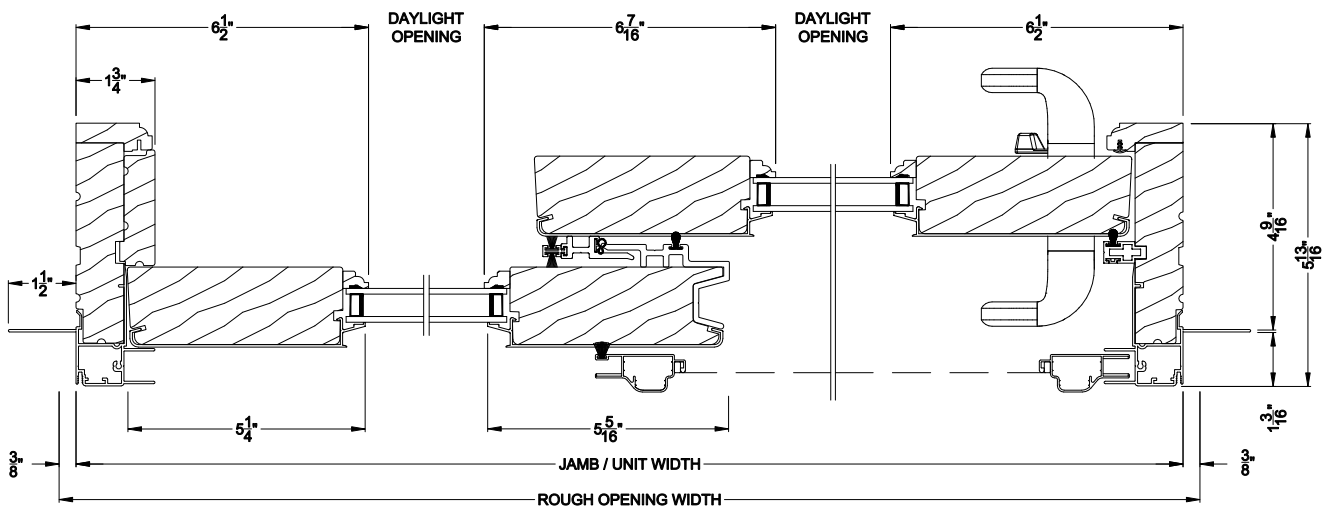

Weather Shield®

Signature Series™

French Sliding Patio Doors

CROSS SECTION DETAILS

SIGNATURE FRENCH SLIDING PATIO DOOR (8715)
Vertical Section

SIGNATURE FRENCH SLIDING PATIO DOOR (8715)
Vertical Section - Fixed Sidelite with Low profile sill stop

SIGNATURE FRENCH SLIDING PATIO DOOR (8715)
Horizontal Section

Note: All dimensions are approximate. Weather Shield reserves the right to change specifications without notice.

Weather Shield®

Signature Series™

French Sliding Patio Doors

CROSS SECTION DETAILS

SIGNATURE FRENCH SLIDING PATIO DOOR (8715)
Vertical Section - 6-9/16" jamb

SIGNATURE FRENCH SLIDING PATIO DOOR (8715)
Vertical Section - Fixed Sidelite with Low profile sill stop - 6-9/16" jamb

SIGNATURE FRENCH SLIDING PATIO DOOR (8715)
Horizontal Section - 6-9/16" jamb

Note: All dimensions are approximate. Weather Shield reserves the right to change specifications without notice.