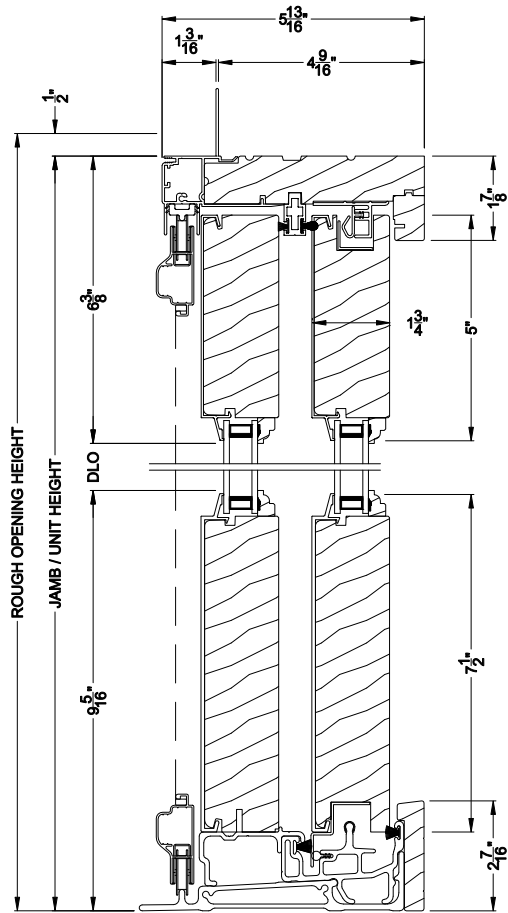

Weather Shield®

Signature Series™

French Sliding Patio Doors

CROSS SECTION DETAILS

SIGNATURE FRENCH SLIDING PATIO DOOR (8715)
Vertical Section

SIGNATURE FRENCH SLIDING PATIO DOOR (8715)
Vertical Section - Fixed Sidelite with Low profile sill stop

SIGNATURE FRENCH SLIDING PATIO DOOR (8715)
Horizontal Section

Note: All dimensions are approximate. Weather Shield reserves the right to change specifications without notice.

Weather Shield®

Signature Series™

French Sliding Patio Doors

CROSS SECTION DETAILS

SIGNATURE FRENCH SLIDING PATIO DOOR (8715)
Vertical Section - 6-9/16" jamb

SIGNATURE FRENCH SLIDING PATIO DOOR (8715)
Vertical Section - Fixed Sidelite with Low profile sill stop - 6-9/16" jamb

SIGNATURE FRENCH SLIDING PATIO DOOR (8715)
Horizontal Section - 6-9/16" jamb

Note: All dimensions are approximate. Weather Shield reserves the right to change specifications without notice.