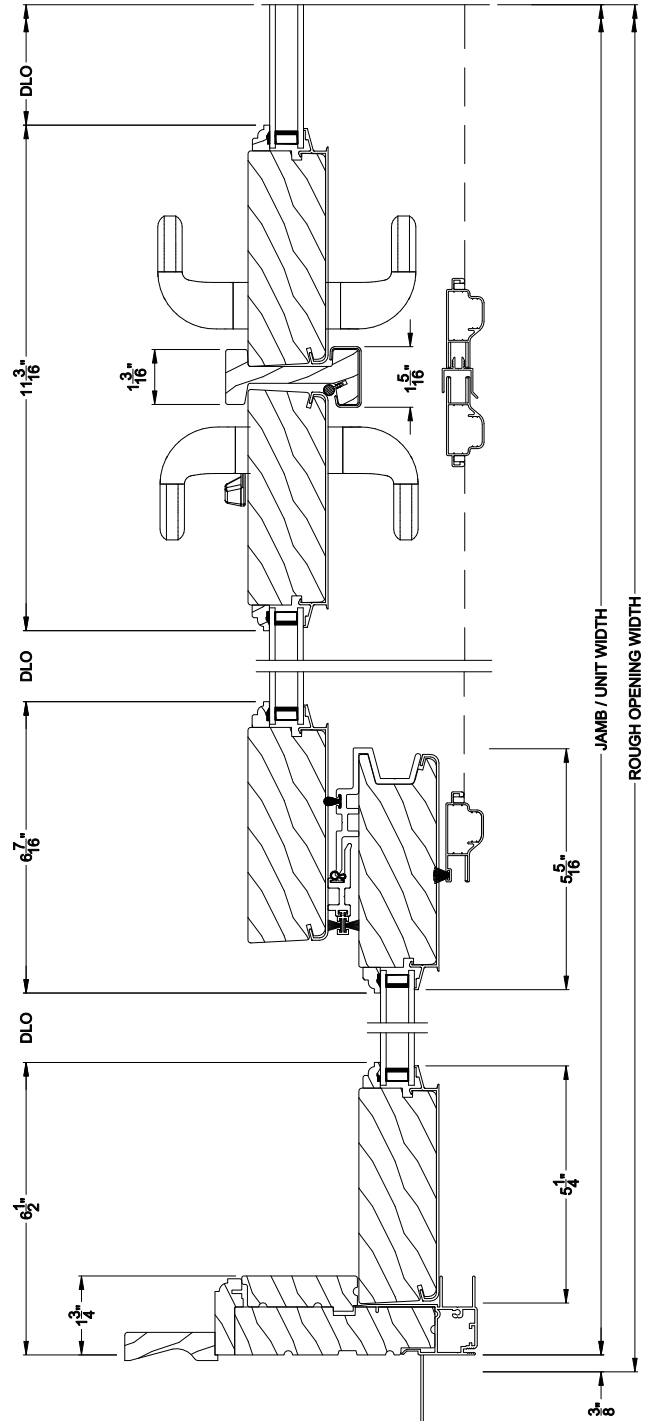

SIGNATURE FRENCH SLIDING PATIO DOOR (8715)
Horizontal Section - 3 Panel Door

SIGNATURE FRENCH SLIDING PATIO DOOR (8715)
Horizontal Section - 4-Panel Door

Note: All dimensions are approximate. Weather Shield reserves the right to change specifications without notice.

Weather Shield®

Signature Series™

French Sliding Patio Doors

CROSS SECTION DETAILS

SIGNATURE FRENCH SLIDING PATIO DOOR (8715)
Horizontal Section - 3 Panel Door - 6-9/16" jamb

SIGNATURE FRENCH SLIDING PATIO DOOR (8715)
Horizontal Section - 4-Panel Door - 6-9/16" jamb

Note: All dimensions are approximate. Weather Shield reserves the right to change specifications without notice.