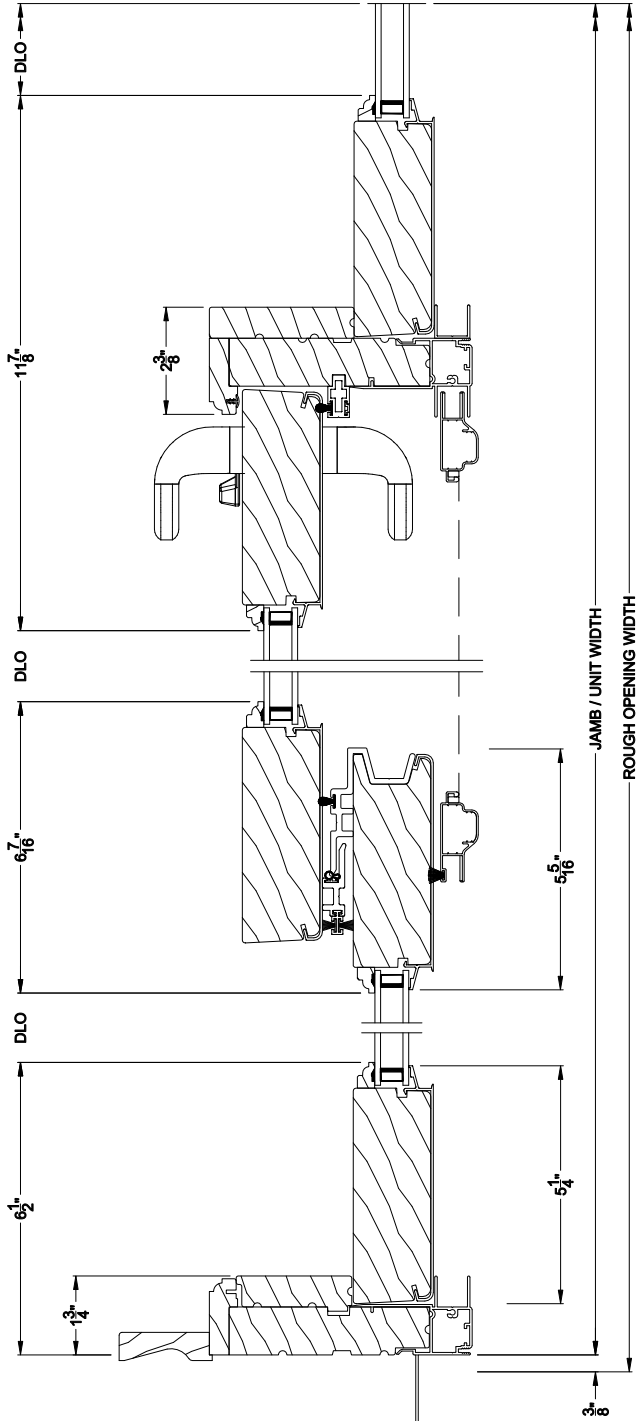

SIGNATURE FRENCH SLIDING PATIO DOOR (8715)
Horizontal Section - 3 Panel Door

SIGNATURE FRENCH SLIDING PATIO DOOR (8715)
Horizontal Section - 4-Panel Door

Note: All dimensions are approximate. Weather Shield reserves the right to change specifications without notice.

Weather Shield®

Signature Series™

French Sliding Patio Doors

CROSS SECTION DETAILS

SIGNATURE FRENCH SLIDING PATIO DOOR (8715)
Horizontal Section - 3 Panel Door - 6-9/16" jamb

SIGNATURE FRENCH SLIDING PATIO DOOR (8715)
Horizontal Section - 4-Panel Door - 6-9/16" jamb

Note: All dimensions are approximate. Weather Shield reserves the right to change specifications without notice.