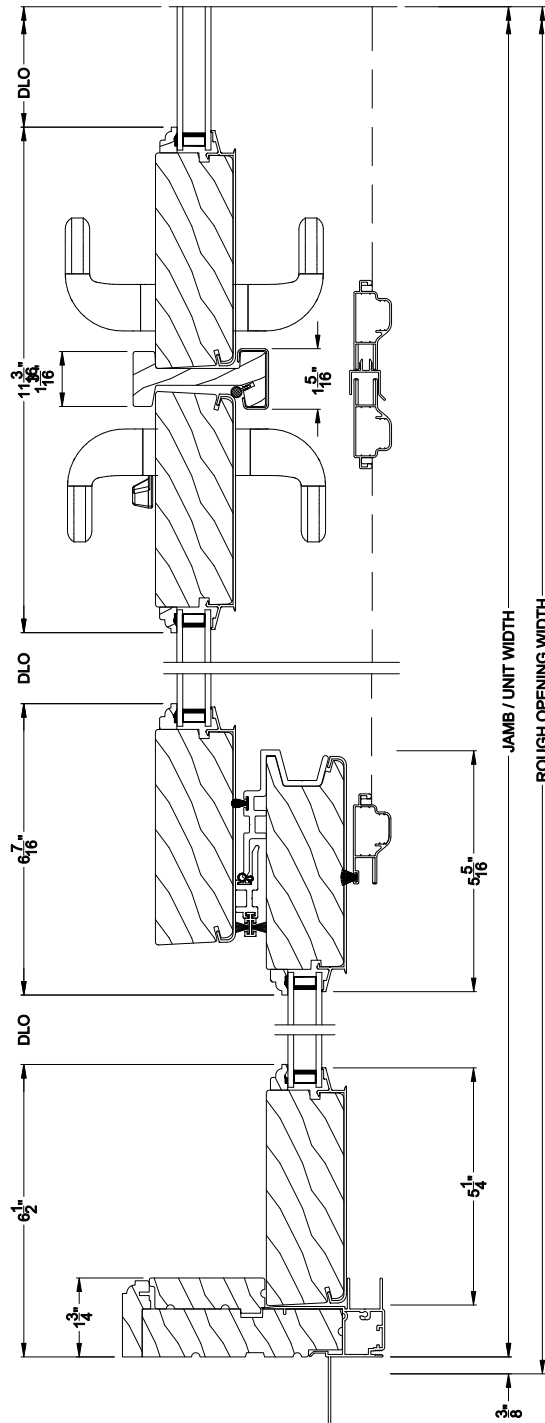

SIGNATURE FRENCH SLIDING PATIO DOOR (8715)
Horizontal Section - 3 Panel Door

SIGNATURE FRENCH SLIDING PATIO DOOR (8715)
Horizontal Section - 4-Panel Door

Note: All dimensions are approximate. Weather Shield reserves the right to change specifications without notice.

Weather Shield®

Signature Series™

French Sliding Patio Doors

CROSS SECTION DETAILS

SIGNATURE FRENCH SLIDING PATIO DOOR (8715)
Horizontal Section - 3 Panel Door - 6-9/16" jamb

SIGNATURE FRENCH SLIDING PATIO DOOR (8715)
Horizontal Section - 4-Panel Door - 6-9/16" jamb

Note: All dimensions are approximate. Weather Shield reserves the right to change specifications without notice.