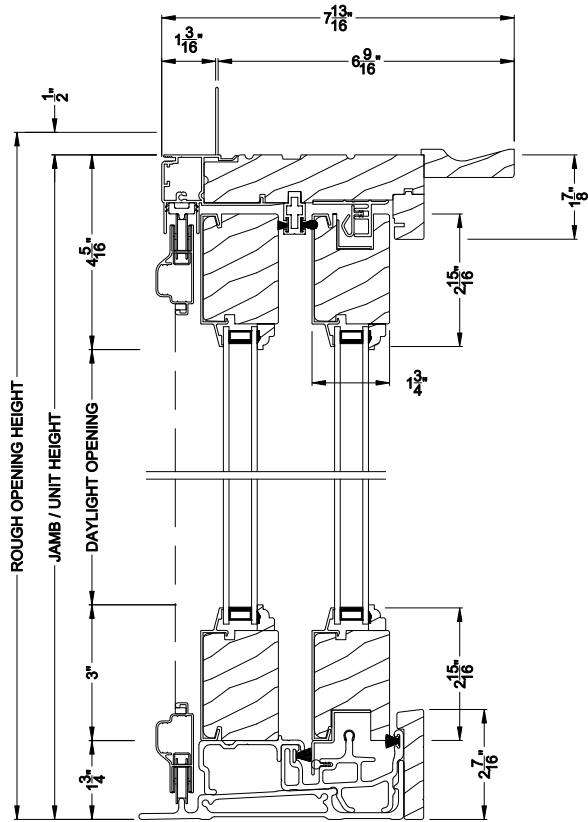

Weather Shield®

Signature Series™

Sliding Patio Doors

CROSS SECTION DETAILS

SIGNATURE SLIDING PATIO DOOR (8714)
Vertical Section

SIGNATURE SLIDING PATIO DOOR (8714)
Vertical Section - Fixed Sidelite with Low profile sill stop

SIGNATURE SLIDING PATIO DOOR (8714)
Horizontal Section

Note: All dimensions are approximate. Weather Shield reserves the right to change specifications without notice.

Weather Shield®

Signature Series™

Sliding Patio Doors

CROSS SECTION DETAILS

SIGNATURE SLIDING PATIO DOOR (8714)
Vertical Section - 6-9/16" jamb

SIGNATURE SLIDING PATIO DOOR (8714)
Vertical Section - Fixed Sidelite with Low profile sill stop - 6-9/16" jamb

SIGNATURE SLIDING PATIO DOOR (8714)
Horizontal Section - 6-9/16" jamb

Note: All dimensions are approximate. Weather Shield reserves the right to change specifications without notice.