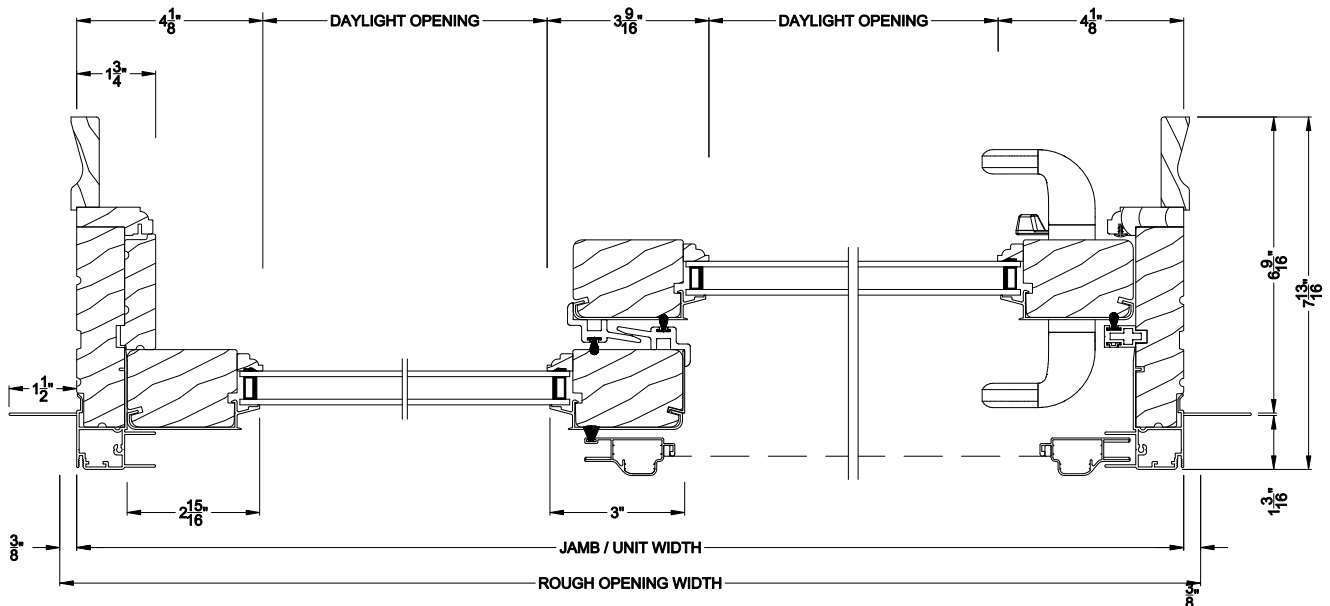

Weather Shield®

Signature Series™

Sliding Patio Doors

CROSS SECTION DETAILS

SIGNATURE SLIDING PATIO DOOR (8714)
Vertical Section

SIGNATURE SLIDING PATIO DOOR (8714)
Vertical Section - Fixed Sidelite with Low profile sill stop

SIGNATURE SLIDING PATIO DOOR (8714)
Horizontal Section

Note: All dimensions are approximate. Weather Shield reserves the right to change specifications without notice.

Weather Shield®

Signature Series™

Sliding Patio Doors

CROSS SECTION DETAILS

SIGNATURE SLIDING PATIO DOOR (8714)
Vertical Section - 6-9/16" jamb

SIGNATURE SLIDING PATIO DOOR (8714)
Vertical Section - Fixed Sidelite with Low profile sill stop - 6-9/16" jamb

SIGNATURE SLIDING PATIO DOOR (8714)
Horizontal Section - 6-9/16" jamb

Note: All dimensions are approximate. Weather Shield reserves the right to change specifications without notice.