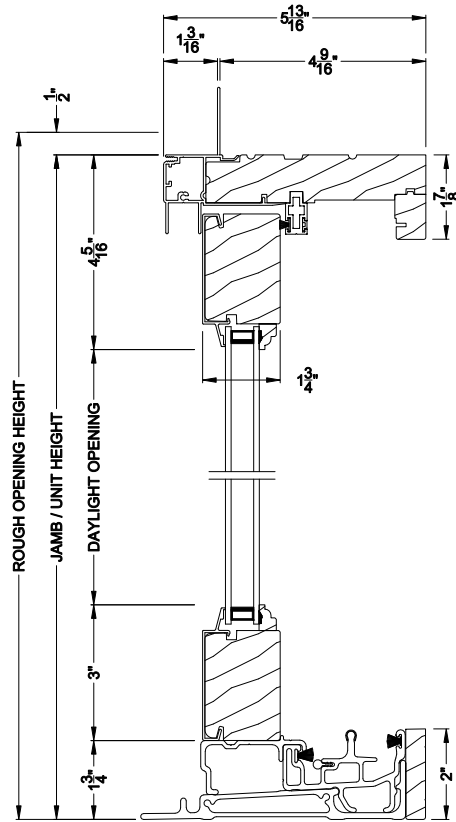

Weather Shield®

Signature Series™

Sliding Patio Doors

CROSS SECTION DETAILS

SIGNATURE SLIDING PATIO DOOR (8714)
Vertical Section

SIGNATURE SLIDING PATIO DOOR (8714)
Vertical Section - Fixed Sidelite with Low profile sill stop

SIGNATURE SLIDING PATIO DOOR (8714)
Horizontal Section

Note: All dimensions are approximate. Weather Shield reserves the right to change specifications without notice.

Weather Shield®

Signature Series™

Sliding Patio Doors

CROSS SECTION DETAILS

SIGNATURE SLIDING PATIO DOOR (8714)
Vertical Section - 6-9/16" jamb

SIGNATURE SLIDING PATIO DOOR (8714)
Vertical Section - Fixed Sidelite with Low profile sill stop - 6-9/16" jamb

SIGNATURE SLIDING PATIO DOOR (8714)
Horizontal Section - 6-9/16" jamb

Note: All dimensions are approximate. Weather Shield reserves the right to change specifications without notice.