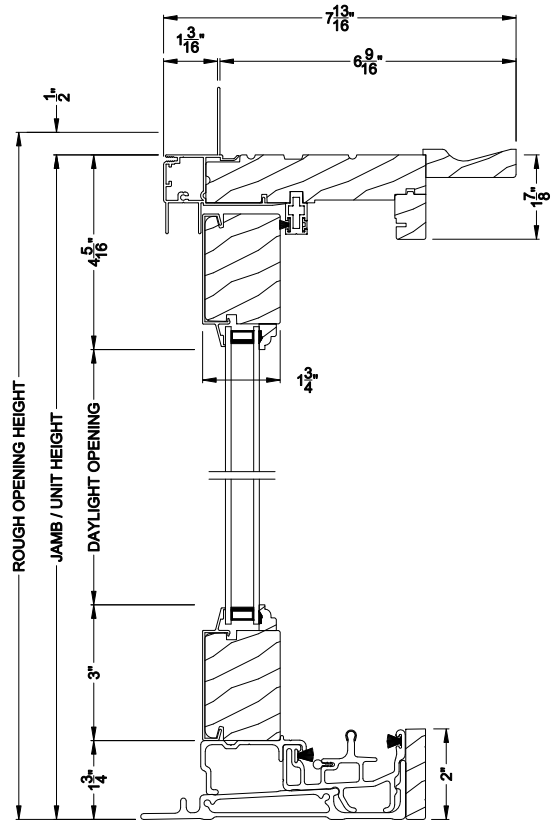

Weather Shield®

Signature Series™

Sliding Patio Doors

CROSS SECTION DETAILS

SIGNATURE SLIDING PATIO DOOR (8714)
Vertical Section

SIGNATURE SLIDING PATIO DOOR (8714)
Vertical Section - Fixed Sidelite with Low profile sill stop

SIGNATURE SLIDING PATIO DOOR (8714)
Horizontal Section

Note: All dimensions are approximate. Weather Shield reserves the right to change specifications without notice.

Weather Shield®

Signature Series™

Sliding Patio Doors

CROSS SECTION DETAILS

SIGNATURE SLIDING PATIO DOOR (8714)
Vertical Section - 6-9/16" jamb

SIGNATURE SLIDING PATIO DOOR (8714)
Vertical Section - Fixed Sidelite with Low profile sill stop - 6-9/16" jamb

SIGNATURE SLIDING PATIO DOOR (8714)
Horizontal Section - 6-9/16" jamb

Note: All dimensions are approximate. Weather Shield reserves the right to change specifications without notice.