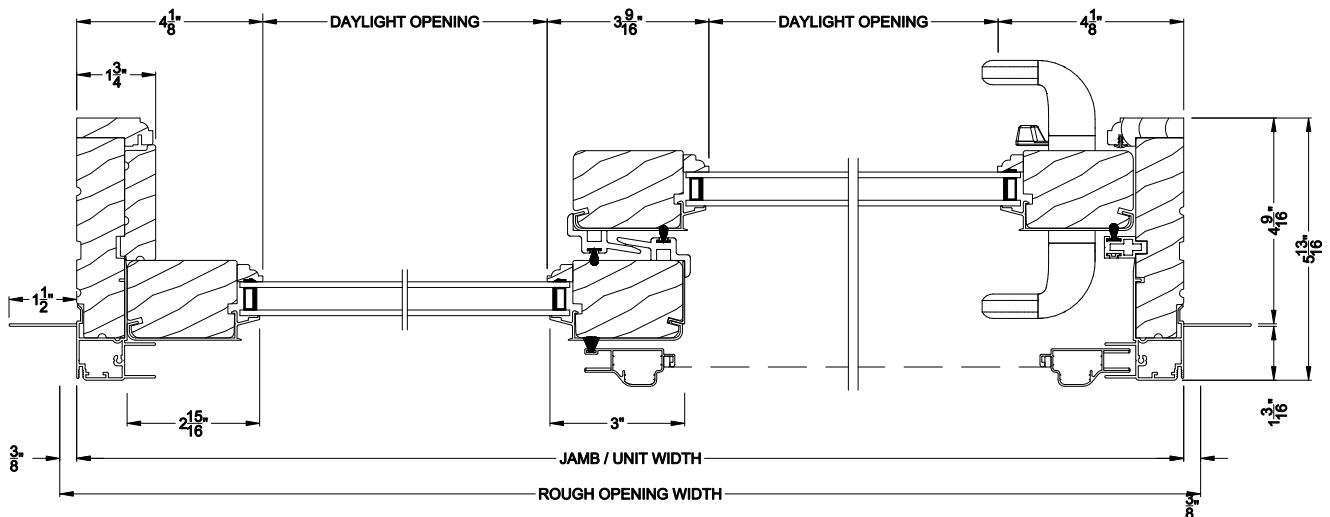

Weather Shield®

Signature Series™

Sliding Patio Doors

CROSS SECTION DETAILS

SIGNATURE SLIDING PATIO DOOR (8714)
Vertical Section

SIGNATURE SLIDING PATIO DOOR (8714)
Vertical Section - Fixed Sidelite with Low profile sill stop

SIGNATURE SLIDING PATIO DOOR (8714)
Horizontal Section

Note: All dimensions are approximate. Weather Shield reserves the right to change specifications without notice.

Weather Shield®

Signature Series™

Sliding Patio Doors

CROSS SECTION DETAILS

SIGNATURE SLIDING PATIO DOOR (8714)
Vertical Section - 6-9/16" jamb

SIGNATURE SLIDING PATIO DOOR (8714)
Vertical Section - Fixed Sidelite with Low profile sill stop - 6-9/16" jamb

SIGNATURE SLIDING PATIO DOOR (8714)
Horizontal Section - 6-9/16" jamb

Note: All dimensions are approximate. Weather Shield reserves the right to change specifications without notice.