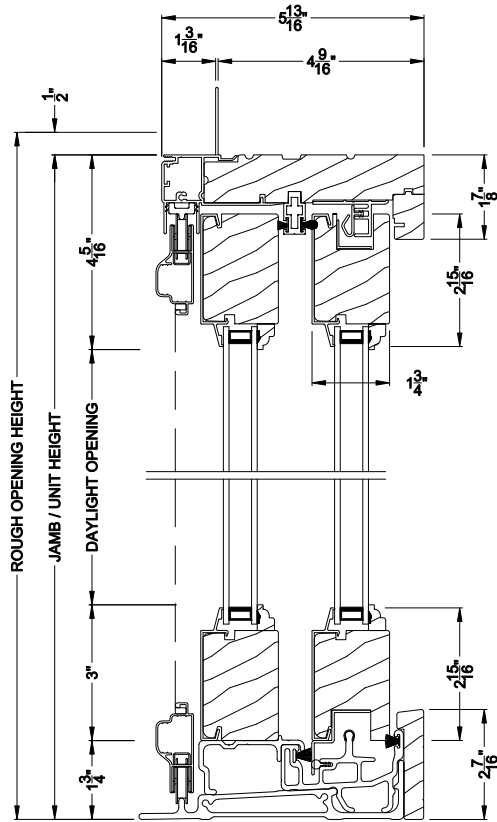

Weather Shield®

Signature Series™

Sliding Patio Doors

CROSS SECTION DETAILS

SIGNATURE SLIDING PATIO DOOR (8714)
Vertical Section

SIGNATURE SLIDING PATIO DOOR (8714)
Vertical Section - Fixed Sidelite with Low profile sill stop

SIGNATURE SLIDING PATIO DOOR (8714)
Horizontal Section

Note: All dimensions are approximate. Weather Shield reserves the right to change specifications without notice.

Weather Shield®

Signature Series™

Sliding Patio Doors

CROSS SECTION DETAILS

SIGNATURE SLIDING PATIO DOOR (8714)
Vertical Section - 6-9/16" jamb

SIGNATURE SLIDING PATIO DOOR (8714)
Vertical Section - Fixed Sidelite with Low profile sill stop - 6-9/16" jamb

SIGNATURE SLIDING PATIO DOOR (8714)
Horizontal Section - 6-9/16" jamb

Note: All dimensions are approximate. Weather Shield reserves the right to change specifications without notice.