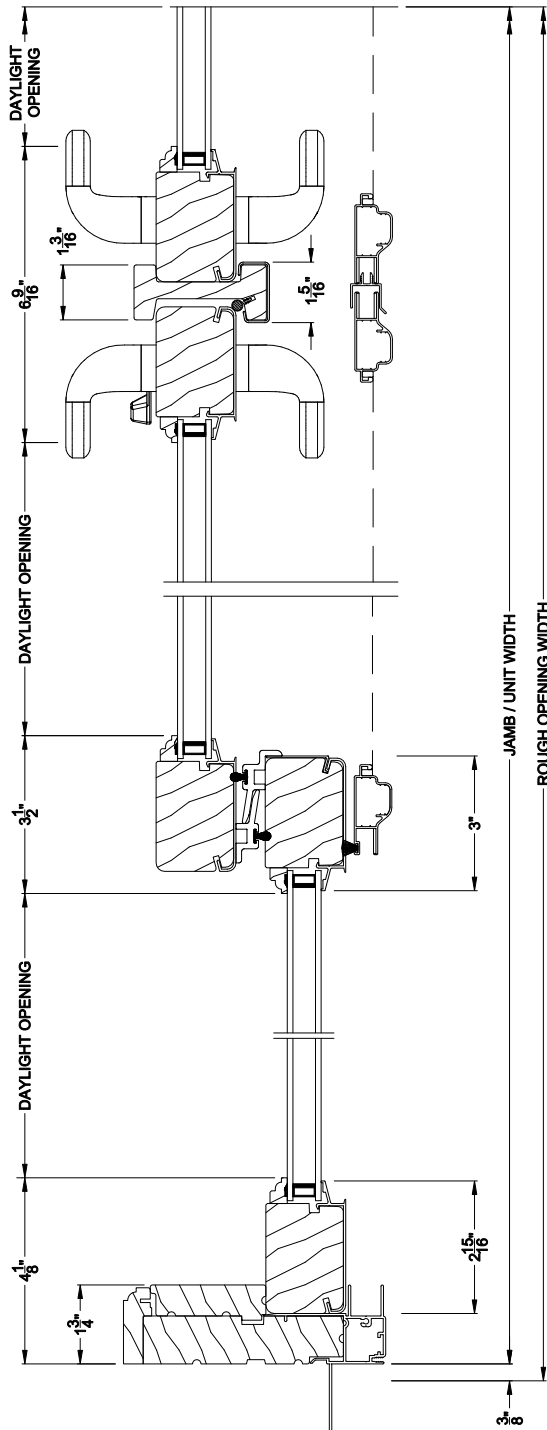

## CROSS SECTION DETAILS

**SIGNATURE SLIDING PATIO DOOR (8714)**  
Horizontal Section - 3 Panel Door

**SIGNATURE SLIDING PATIO DOOR (8714)**  
Horizontal Section - 4-Panel Door

Note: All dimensions are approximate. Weather Shield reserves the right to change specifications without notice.