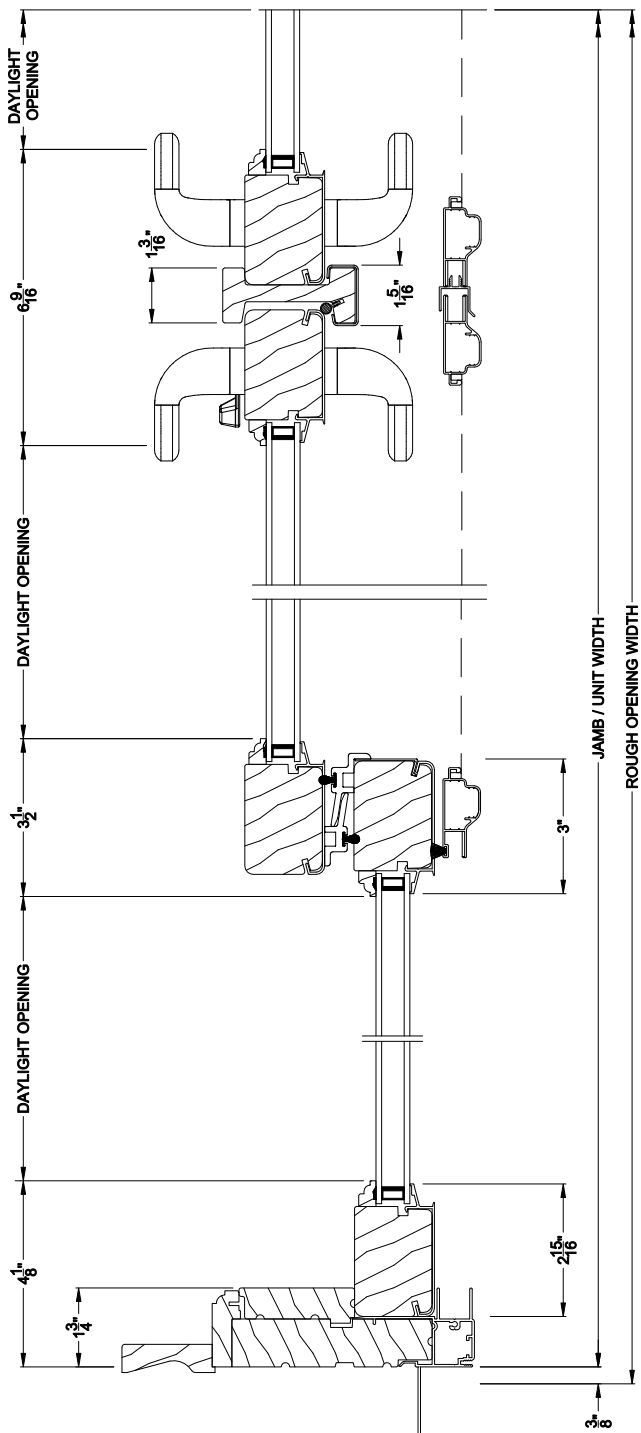

SIGNATURE SLIDING PATIO DOOR (8714)
Horizontal Section - 3 Panel Door - 6-9/16" jamb

SIGNATURE SLIDING PATIO DOOR (8714)
Horizontal Section - 4-Panel Door - 6-9/16" jamb

Note: All dimensions are approximate. Weather Shield reserves the right to change specifications without notice.