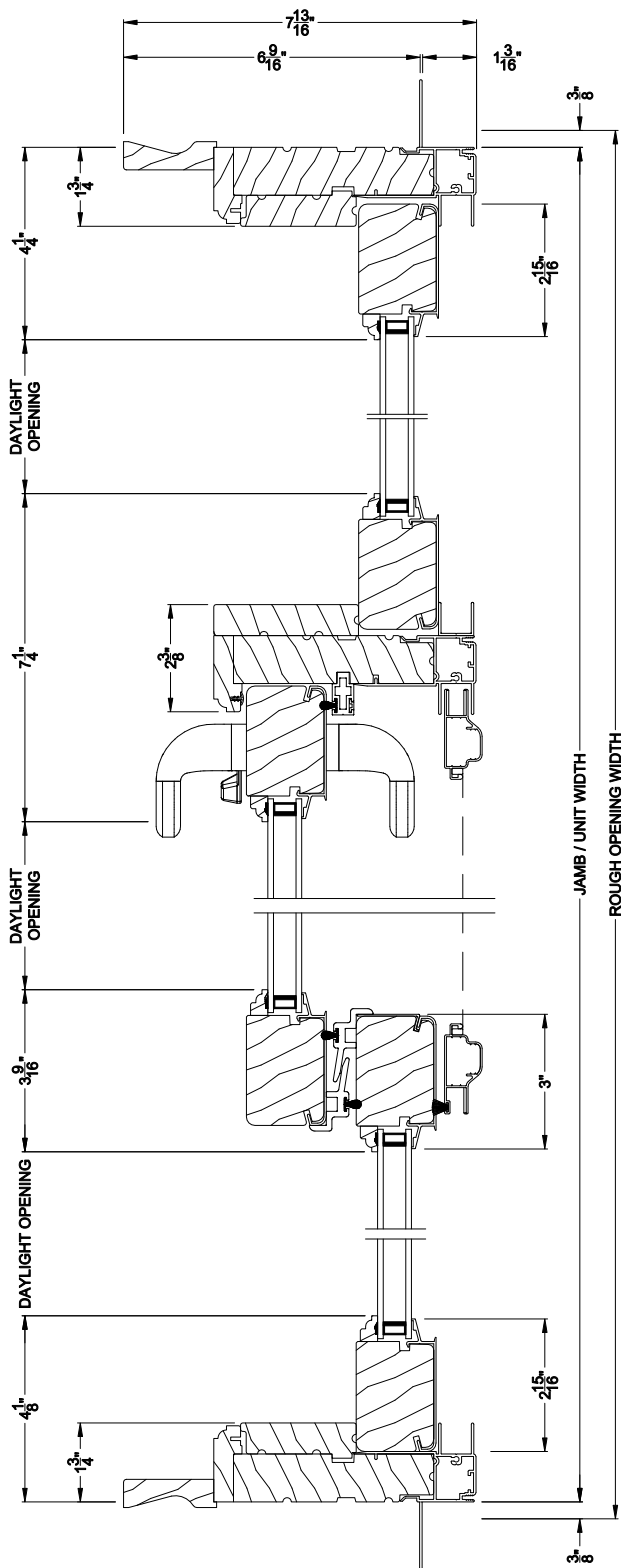

Weather Shield®

Signature Series™

Sliding Patio Doors

CROSS SECTION DETAILS

SIGNATURE SLIDING PATIO DOOR (8714)
Horizontal Section - 3 Panel Door - 6-9/16" jamb