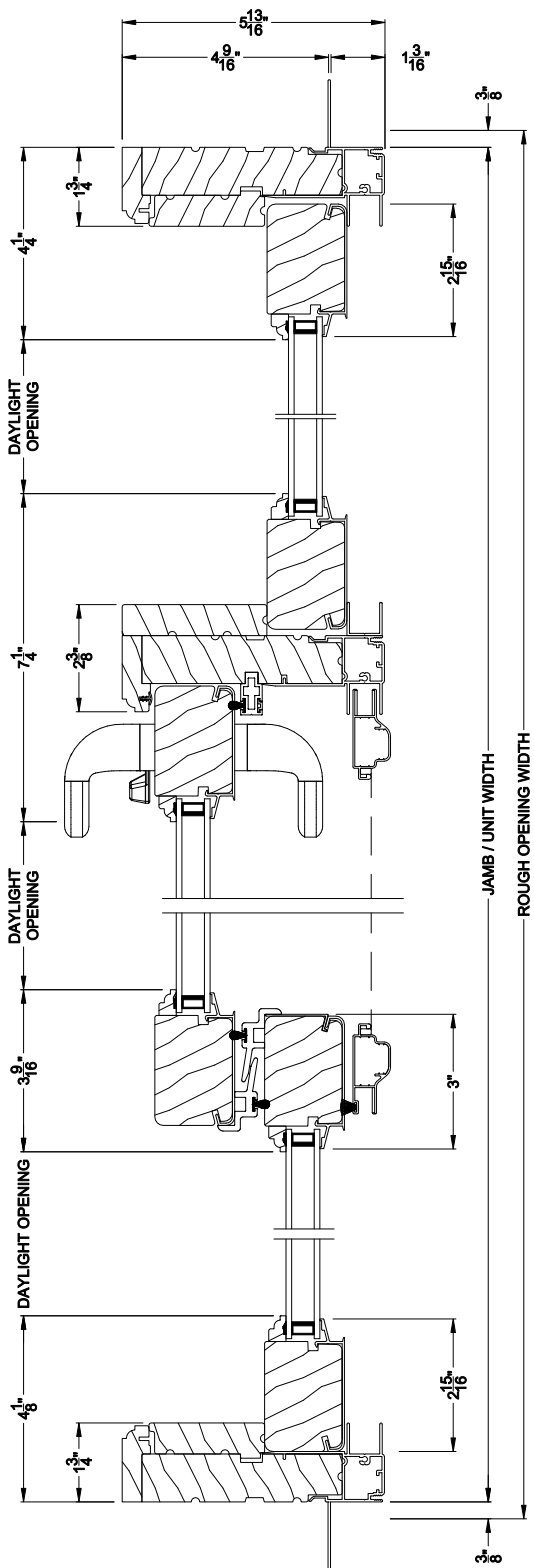

## CROSS SECTION DETAILS

**SIGNATURE SLIDING PATIO DOOR (8714)**  
Horizontal Section - 3 Panel Door

**SIGNATURE SLIDING PATIO DOOR (8714)**  
Horizontal Section - 4-Panel Door

Note: All dimensions are approximate. Weather Shield reserves the right to change specifications without notice.