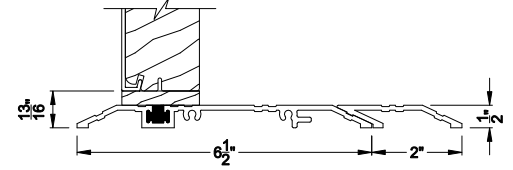

Note: All dimensions are approximate. Weather Shield reserves the right to change specifications without notice.

Weather Shield®

Signature Series™

Hinged Patio Doors

CROSS SECTION DETAILS

SIGNATURE OUTSWING SIDELITE (8610)
Horizontal Section - 6-9/16" Jamb

SIGNATURE OUTSWING SIDELITE (8610)
Vertical Section - 6-9/16" Jamb

SIGNATURE OUTSWING SIDELITE (8610)
Vertical Section - Alternate Low Profile Sill

SIGNATURE OUTSWING SIDELITE (8610)
Vertical Section - ADA Sill

SIGNATURE OUTSWING DOOR (8610)
Horizontal Section - Stationary Single Door - 6-9/16" Jamb

SIGNATURE OUTSWING DOOR (8610)
Vertical Mull Section - Sidelite / Oper

Note: All dimensions are approximate. Weather Shield reserves the right to change specifications without notice.