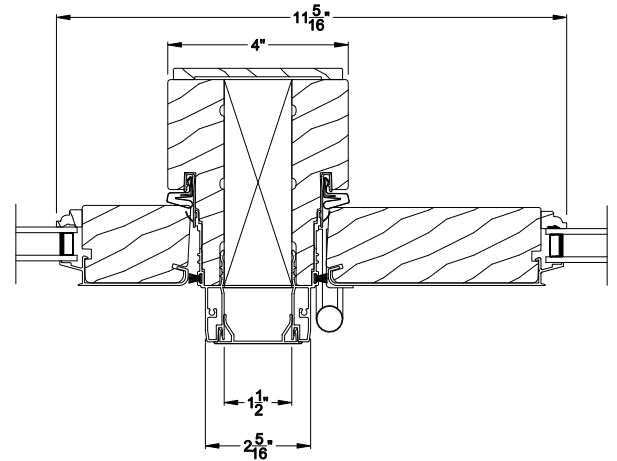

Weather Shield®

Signature Series™

Hinged Patio Doors

CROSS SECTION DETAILS

SIGNATURE OUTSWING SIDELITE (8610)
Vertical Section

SIGNATURE OUTSWING SIDELITE (8610)
Horizontal Section

SIGNATURE OUTSWING SIDELITE (8610)
Vertical Section - Alternate Low Profile Sill

SIGNATURE OUTSWING SIDELITE (8610)
Vertical Section - ADA Sill

SIGNATURE OUTSWING DOOR (8610)
Horizontal Section - Stationary Single Door

SIGNATURE OUTSWING DOOR (8610)
Vertical Mull Section - Sidelite / Oper

Note: All dimensions are approximate. Weather Shield reserves the right to change specifications without notice.

Weather Shield®

Signature Series™

Hinged Patio Doors

CROSS SECTION DETAILS

SIGNATURE OUTSWING SIDELITE (8610)
Horizontal Section - 6-9/16" Jamb

SIGNATURE OUTSWING DOOR (8610)
Horizontal Section - Stationary Single Door - 6-9/16" Jamb

SIGNATURE OUTSWING DOOR (8610)
Vertical Mull Section - Sidelite / Oper

Note: All dimensions are approximate. Weather Shield reserves the right to change specifications without notice.