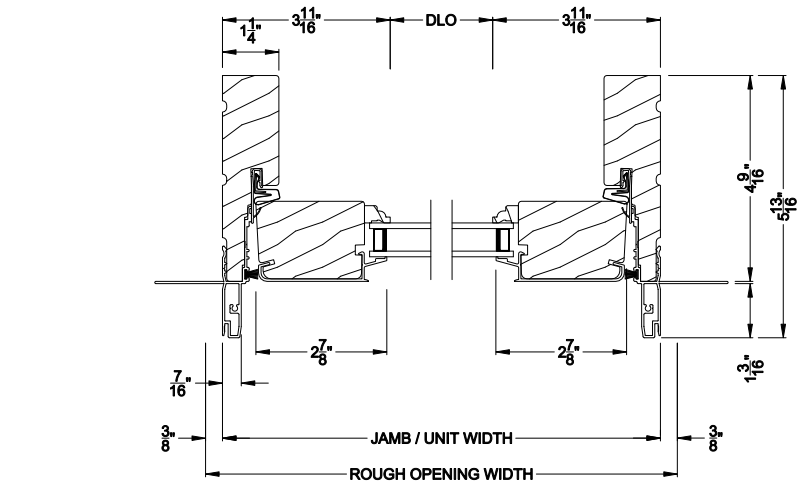

Weather Shield®

Signature Series™

Hinged Patio Doors

CROSS SECTION DETAILS

SIGNATURE OUTSWING SIDELITE (8610)
Vertical Section

SIGNATURE OUTSWING SIDELITE (8610)
Horizontal Section

SIGNATURE OUTSWING SIDELITE (8610)
Vertical Section - Alternate Low Profile Sill

SIGNATURE OUTSWING SIDELITE (8610)
Vertical Section - ADA Sill

SIGNATURE OUTSWING DOOR (8610)
Horizontal Section - Stationary Single Door

SIGNATURE OUTSWING DOOR (8610)
Vertical Mull Section - Sidelite / Oper

Note: All dimensions are approximate. Weather Shield reserves the right to change specifications without notice.

Weather Shield®

Signature Series™

Hinged Patio Doors

CROSS SECTION DETAILS

SIGNATURE OUTSWING SIDELITE (8610)
Horizontal Section - 6-9/16" Jamb

SIGNATURE OUTSWING DOOR (8610)
Horizontal Section - Stationary Single Door - 6-9/16" Jamb

SIGNATURE OUTSWING DOOR (8610)
Vertical Mull Section - Sidelite / Oper

Note: All dimensions are approximate. Weather Shield reserves the right to change specifications without notice.