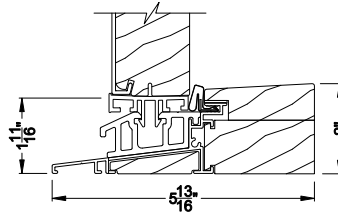

Note: All dimensions are approximate. Weather Shield reserves the right to change specifications without notice.

Weather Shield®

Signature Series™

Hinged Patio Doors

CROSS SECTION DETAILS

SIGNATURE OUTSWING SIDELITE (8610)
Horizontal Section - 6-9/16" Jamb

SIGNATURE OUTSWING SIDELITE (8610)
Vertical Section - 6-9/16" Jamb

SIGNATURE OUTSWING SIDELITE (8610)
Vertical Section - Alternate Low Profile Sill

SIGNATURE OUTSWING SIDELITE (8610)
Vertical Section - ADA Sill

SIGNATURE OUTSWING DOOR (8610)
Horizontal Section - Stationary Single Door - 6-9/16" Jamb

SIGNATURE OUTSWING DOOR (8610)
Vertical Mull Section - Sidelite / Oper

Note: All dimensions are approximate. Weather Shield reserves the right to change specifications without notice.