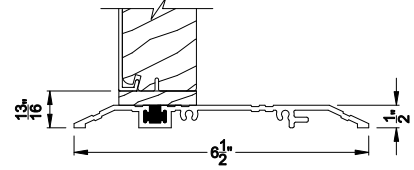

Weather Shield®

Signature Series™

Hinged Patio Doors

CROSS SECTION DETAILS

SIGNATURE OUTSWING SIDELITE (8610)
Vertical Section

SIGNATURE OUTSWING SIDELITE (8610)
Horizontal Section

SIGNATURE OUTSWING SIDELITE (8610)
Vertical Section - Alternate Low Profile Sill

SIGNATURE OUTSWING SIDELITE (8610)
Vertical Section - ADA Sill

SIGNATURE OUTSWING DOOR (8610)
Horizontal Section - Stationary Single Door

SIGNATURE OUTSWING DOOR (8610)
Vertical Mull Section - Sidelite / Oper

Note: All dimensions are approximate. Weather Shield reserves the right to change specifications without notice.

Weather Shield®

Signature Series™

Hinged Patio Doors

CROSS SECTION DETAILS

SIGNATURE OUTSWING SIDELITE (8610)
Horizontal Section - 6-9/16" Jamb

SIGNATURE OUTSWING DOOR (8610)
Horizontal Section - Stationary Single Door - 6-9/16" Jamb

SIGNATURE OUTSWING DOOR (8610)
Vertical Mull Section - Sidelite / Oper

Note: All dimensions are approximate. Weather Shield reserves the right to change specifications without notice.