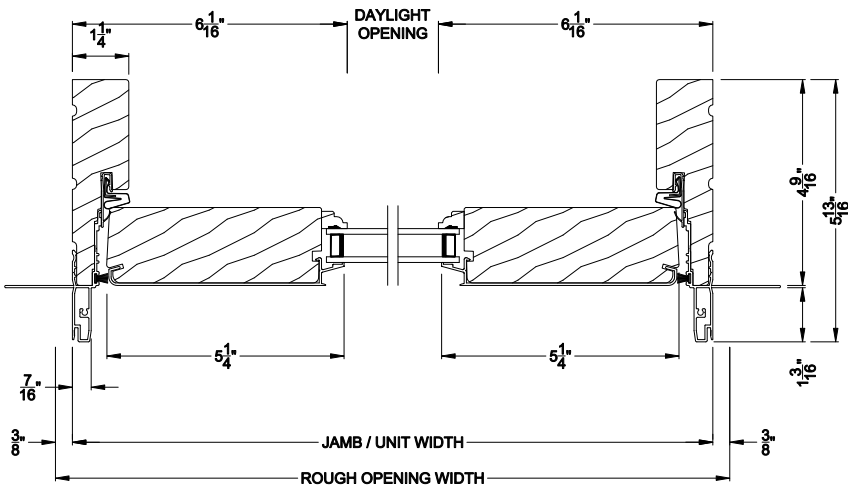

Weather Shield®

Signature Series™

Hinged Patio Doors

CROSS SECTION DETAILS

SIGNATURE OUTSWING SIDELITE (8610)
Vertical Section

SIGNATURE OUTSWING SIDELITE (8610)
Horizontal Section

SIGNATURE OUTSWING SIDELITE (8610)
Vertical Section - Alternate Low Profile Sill

SIGNATURE OUTSWING SIDELITE (8610)
Vertical Section - ADA Sill

SIGNATURE OUTSWING DOOR (8610)
Horizontal Section - Stationary Single Door

SIGNATURE OUTSWING DOOR (8610)
Vertical Mull Section - Sidelite / Oper

Note: All dimensions are approximate. Weather Shield reserves the right to change specifications without notice.

Weather Shield®

Signature Series™

Hinged Patio Doors

CROSS SECTION DETAILS

SIGNATURE OUTSWING SIDELITE (8610)
Horizontal Section - 6-9/16" Jamb

SIGNATURE OUTSWING DOOR (8610)
Horizontal Section - Stationary Single Door - 6-9/16" Jamb

SIGNATURE OUTSWING DOOR (8610)
Vertical Mull Section - Sidelite / Oper

Note: All dimensions are approximate. Weather Shield reserves the right to change specifications without notice.