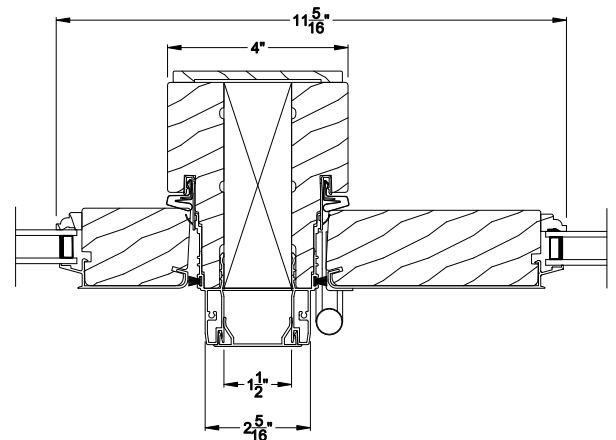

SIGNATURE OUTSWING SIDELITE (8610)
Vertical Section - ADA Sill

SIGNATURE OUTSWING DOOR (8610)
Horizontal Section - Stationary Single Door

SIGNATURE OUTSWING DOOR (8610)
Vertical Mull Section - Sidelite / Oper

Note: All dimensions are approximate. Weather Shield reserves the right to change specifications without notice.

Weather Shield®

Signature Series™

Hinged Patio Doors

CROSS SECTION DETAILS

SIGNATURE OUTSWING SIDELITE (8610)
Horizontal Section - 6-9/16" Jamb

SIGNATURE OUTSWING SIDELITE (8610)
Vertical Section - 6-9/16" Jamb

SIGNATURE OUTSWING SIDELITE (8610)
Vertical Section - Alternate Low Profile Sill

SIGNATURE OUTSWING SIDELITE (8610)
Vertical Section - ADA Sill

SIGNATURE OUTSWING DOOR (8610)
Horizontal Section - Stationary Single Door - 6-9/16" Jamb

SIGNATURE OUTSWING DOOR (8610)
Vertical Mull Section - Sidelite / Oper

Note: All dimensions are approximate. Weather Shield reserves the right to change specifications without notice.