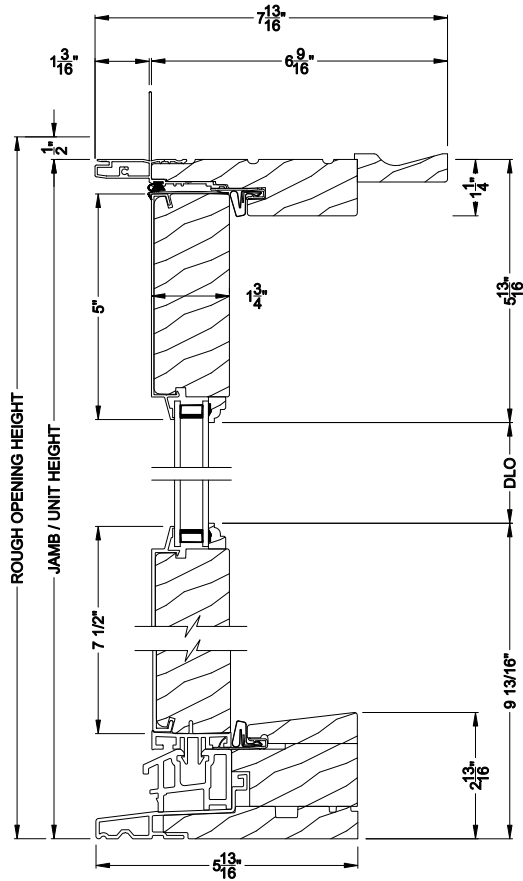

SIGNATURE OUTSWING SIDELITE (8610)
Vertical Section - ADA Sill

SIGNATURE OUTSWING DOOR (8610)
Horizontal Section - Stationary Single Door

SIGNATURE OUTSWING DOOR (8610)
Vertical Mull Section - Sidelite / Oper

Note: All dimensions are approximate. Weather Shield reserves the right to change specifications without notice.

Weather Shield®

Signature Series™

Hinged Patio Doors

CROSS SECTION DETAILS

SIGNATURE OUTSWING SIDELITE (8610)
Horizontal Section - 6-9/16" Jamb

SIGNATURE OUTSWING SIDELITE (8610)
Vertical Section - 6-9/16" Jamb

SIGNATURE OUTSWING SIDELITE (8610)
Vertical Section - Alternate Low Profile Sill

SIGNATURE OUTSWING SIDELITE (8610)
Vertical Section - ADA Sill

SIGNATURE OUTSWING DOOR (8610)
Horizontal Section - Stationary Single Door - 6-9/16" Jamb

SIGNATURE OUTSWING DOOR (8610)
Vertical Mull Section - Sidelite / Oper

Note: All dimensions are approximate. Weather Shield reserves the right to change specifications without notice.