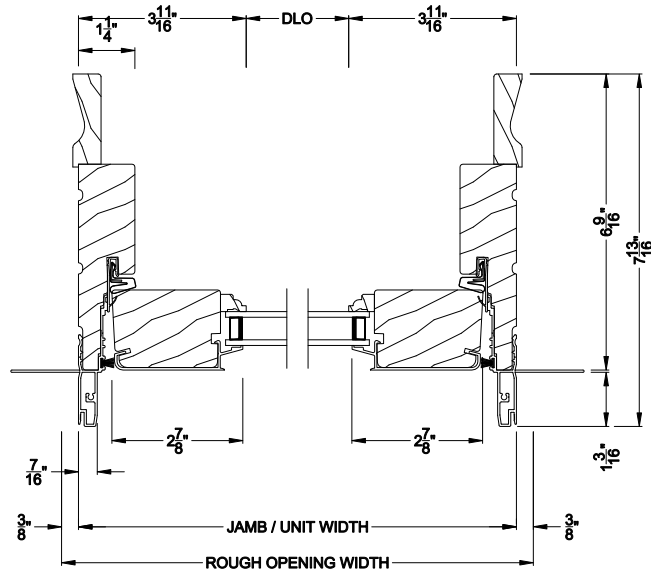

SIGNATURE OUTSWING SIDELITE (8610)
Vertical Section - ADA Sill

SIGNATURE OUTSWING DOOR (8610)
Horizontal Section - Stationary Single Door

SIGNATURE OUTSWING DOOR (8610)
Vertical Mull Section - Sidelite / Oper

Note: All dimensions are approximate. Weather Shield reserves the right to change specifications without notice.

Weather Shield®

Signature Series™

Hinged Patio Doors

CROSS SECTION DETAILS

SIGNATURE OUTSWING SIDELITE (8610)
Horizontal Section - 6-9/16" Jamb

SIGNATURE OUTSWING SIDELITE (8610)
Vertical Section - 6-9/16" Jamb

SIGNATURE OUTSWING SIDELITE (8610)
Vertical Section - Alternate Low Profile Sill

SIGNATURE OUTSWING SIDELITE (8610)
Vertical Section - ADA Sill

SIGNATURE OUTSWING DOOR (8610)
Horizontal Section - Stationary Single Door - 6-9/16" Jamb

SIGNATURE OUTSWING DOOR (8610)
Vertical Mull Section - Sidelite / Oper

Note: All dimensions are approximate. Weather Shield reserves the right to change specifications without notice.