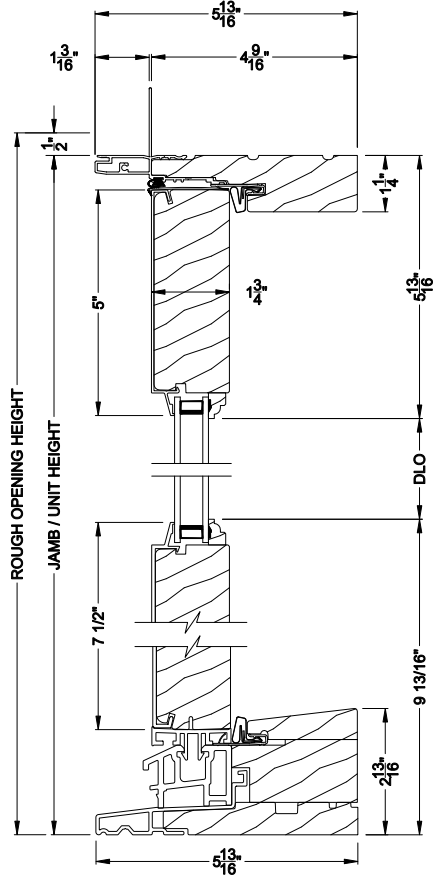

Weather Shield®

Signature Series™

Hinged Patio Doors

CROSS SECTION DETAILS

SIGNATURE OUTSWING SIDELITE (8610)
Vertical Section

SIGNATURE OUTSWING SIDELITE (8610)
Horizontal Section

SIGNATURE OUTSWING SIDELITE (8610)
Vertical Section - Alternate Low Profile Sill

SIGNATURE OUTSWING SIDELITE (8610)
Vertical Section - ADA Sill

SIGNATURE OUTSWING DOOR (8610)
Horizontal Section - Stationary Single Door

SIGNATURE OUTSWING DOOR (8610)
Vertical Mull Section - Sidelite / Oper

Note: All dimensions are approximate. Weather Shield reserves the right to change specifications without notice.

Weather Shield®

Signature Series™

Hinged Patio Doors

CROSS SECTION DETAILS

SIGNATURE OUTSWING SIDELITE (8610)
Horizontal Section - 6-9/16" Jamb

SIGNATURE OUTSWING DOOR (8610)
Horizontal Section - Stationary Single Door - 6-9/16" Jamb

SIGNATURE OUTSWING DOOR (8610)
Vertical Mull Section - Sidelite / Oper

Note: All dimensions are approximate. Weather Shield reserves the right to change specifications without notice.