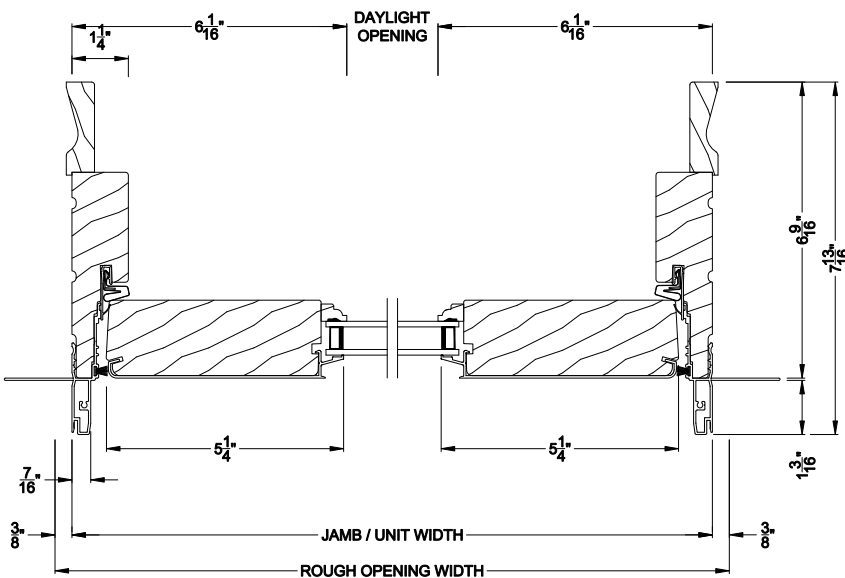

SIGNATURE OUTSWING SIDELITE (8610)
Vertical Section - ADA Sill

SIGNATURE OUTSWING DOOR (8610)
Horizontal Section - Stationary Single Door

SIGNATURE OUTSWING DOOR (8610)
Vertical Mull Section - Sidelite / Oper

Note: All dimensions are approximate. Weather Shield reserves the right to change specifications without notice.

Weather Shield®

Signature Series™

Hinged Patio Doors

CROSS SECTION DETAILS

SIGNATURE OUTSWING SIDELITE (8610)
Horizontal Section - 6-9/16" Jamb

SIGNATURE OUTSWING SIDELITE (8610)
Vertical Section - 6-9/16" Jamb

SIGNATURE OUTSWING SIDELITE (8610)
Vertical Section - Alternate Low Profile Sill

SIGNATURE OUTSWING SIDELITE (8610)
Vertical Section - ADA Sill

SIGNATURE OUTSWING DOOR (8610)
Horizontal Section - Stationary Single Door - 6-9/16" Jamb

SIGNATURE OUTSWING DOOR (8610)
Vertical Mull Section - Sidelite / Oper

Note: All dimensions are approximate. Weather Shield reserves the right to change specifications without notice.