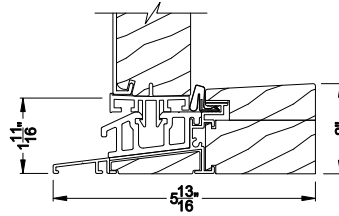

Weather Shield®

Signature Series™

Hinged Patio Doors

CROSS SECTION DETAILS

SIGNATURE OUTSWING SIDELITE (8610)
Vertical Section

SIGNATURE OUTSWING SIDELITE (8610)
Horizontal Section

SIGNATURE OUTSWING SIDELITE (8610)
Vertical Section - Alternate Low Profile Sill

SIGNATURE OUTSWING SIDELITE (8610)
Vertical Section - ADA Sill

SIGNATURE OUTSWING DOOR (8610)
Horizontal Section - Stationary Single Door

SIGNATURE OUTSWING DOOR (8610)
Vertical Mull Section - Sidelite / Oper

Note: All dimensions are approximate. Weather Shield reserves the right to change specifications without notice.

Weather Shield®

Signature Series™

Hinged Patio Doors

CROSS SECTION DETAILS

SIGNATURE OUTSWING SIDELITE (8610)
Horizontal Section - 6-9/16" Jamb

SIGNATURE OUTSWING DOOR (8610)
Horizontal Section - Stationary Single Door - 6-9/16" Jamb

SIGNATURE OUTSWING DOOR (8610)
Vertical Mull Section - Sidelite / Oper

Note: All dimensions are approximate. Weather Shield reserves the right to change specifications without notice.