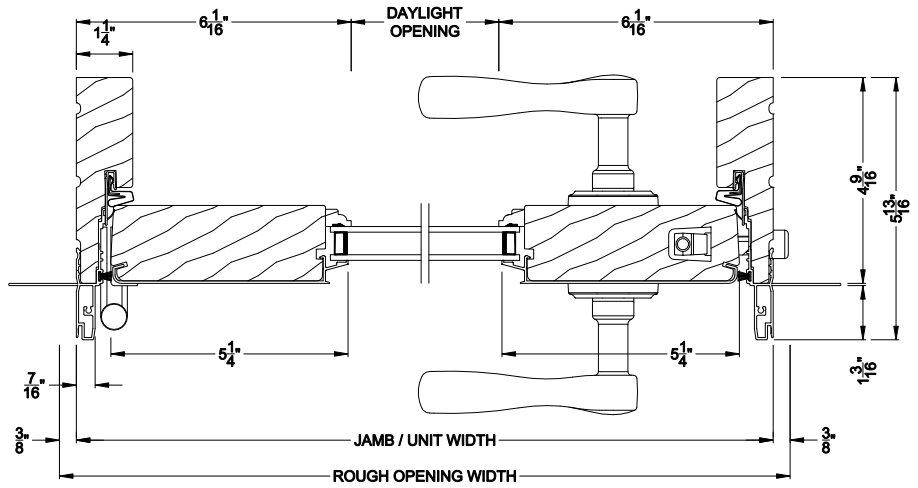

SIGNATURE OUT-SWING DOOR (8610)
Horizontal Section - Single Door