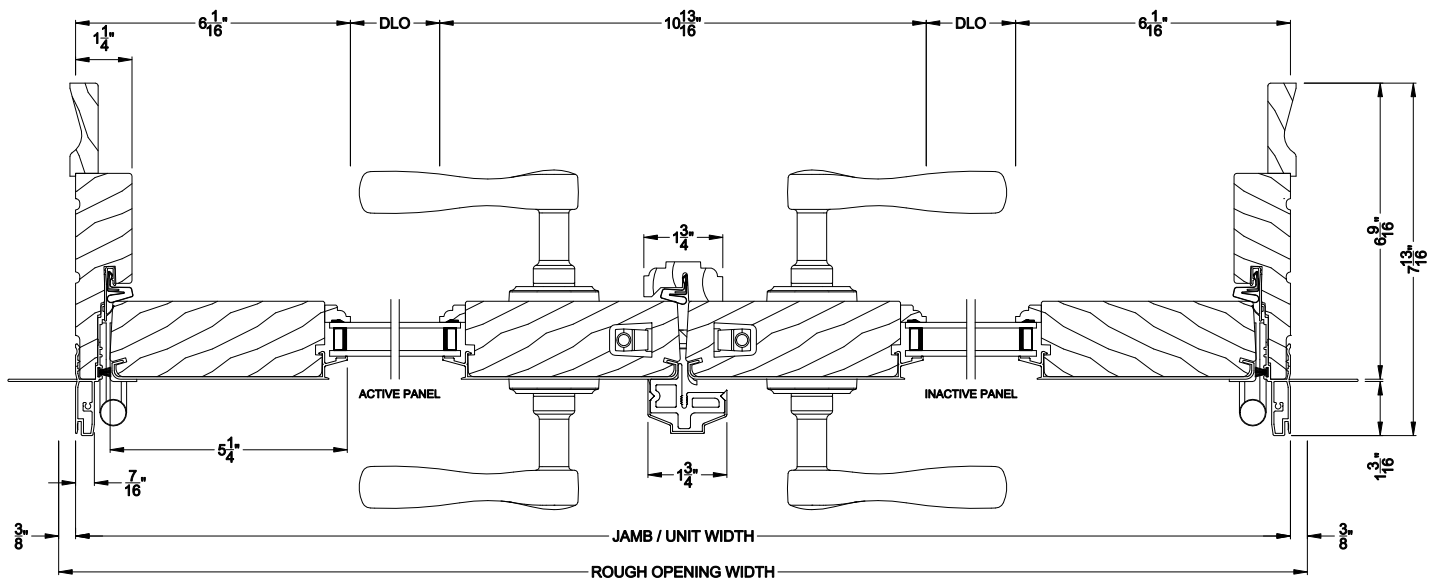

## CROSS SECTION DETAILS

**SIGNATURE OUT-SWING DOOR (8610)**  
Vertical Section - Standard Sill - 6-9/16" jamb

**SIGNATURE OUT-SWING DOOR (8610)**  
Horizontal Section - Single Door - 6-9/16" jamb

**SIGNATURE OUT-SWING DOOR (8610)**  
Vertical Section - Alternate Low Profile Sill

**SIGNATURE OUTSWING DOOR (8610)**  
Vertical Section - ADA Sill - 6-9/16" jamb

**SIGNATURE FRENCH OUT-SWING DOOR (8610)**  
Horizontal Section - Double Door - 6-9/16" jamb

Note: All dimensions are approximate. Weather Shield reserves the right to change specifications without notice.