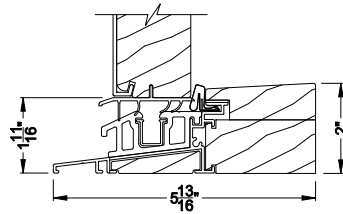

## CROSS SECTION DETAILS

**SIGNATURE OUT-SWING DOOR (8610)**  
Vertical Section - Standard Sill - 6-9/16" jamb

**SIGNATURE OUT-SWING DOOR (8610)**  
Horizontal Section - Single Door - 6-9/16" jamb

**SIGNATURE OUT-SWING DOOR (8610)**  
Vertical Section - Alternate Low Profile Sill

**SIGNATURE OUTSWING DOOR (8610)**  
Vertical Section - ADA Sill - 6-9/16" jamb

**SIGNATURE FRENCH OUT-SWING DOOR (8610)**  
Horizontal Section - Double Door - 6-9/16" jamb

Note: All dimensions are approximate. Weather Shield reserves the right to change specifications without notice.