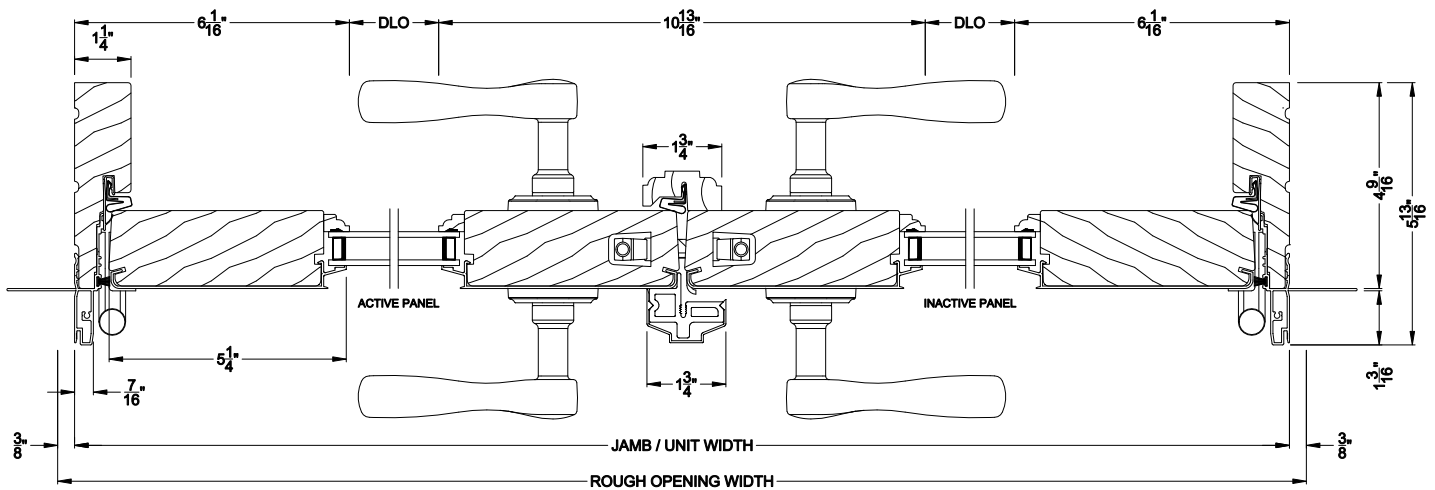

## CROSS SECTION DETAILS

**SIGNATURE OUT-SWING DOOR (8610)**  
Vertical Section - Standard Sill

**SIGNATURE OUT-SWING DOOR (8610)**  
Horizontal Section - Single Door

**SIGNATURE OUT-SWING DOOR (8610)**  
Vertical Section - Alternate Low Profile Sill

**SIGNATURE OUTSWING DOOR (8610)**  
Vertical Section - ADA Sill

**SIGNATURE FRENCH OUT-SWING DOOR (8610)**  
Horizontal Section - Double Door

Note: All dimensions are approximate. Weather Shield reserves the right to change specifications without notice.