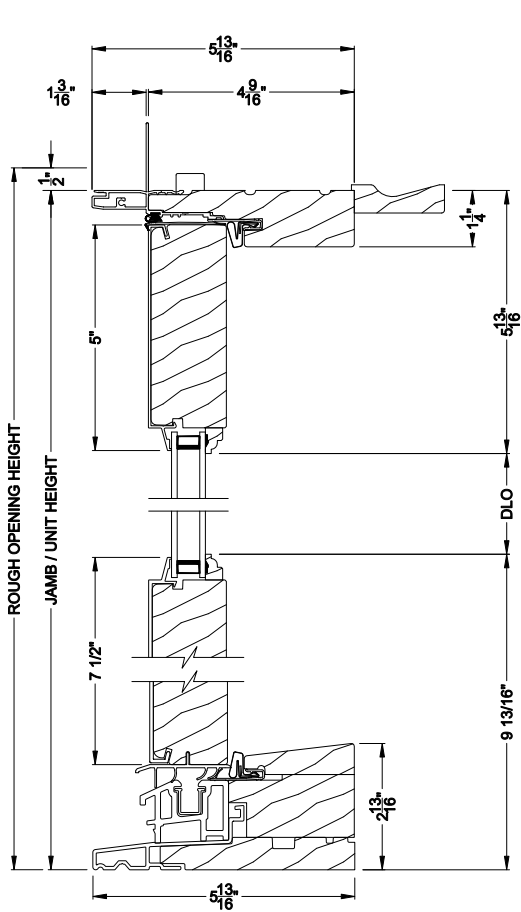

SIGNATURE OUT-SWING DOOR (8610)
Vertical Section - Alternate Low Profile Sill

Weather Shield®

Signature Series™

Hinged Patio Doors

CROSS SECTION DETAILS

SIGNATURE OUT-SWING DOOR (8610)
Vertical Section - Standard Sill - 6-9/16" jamb