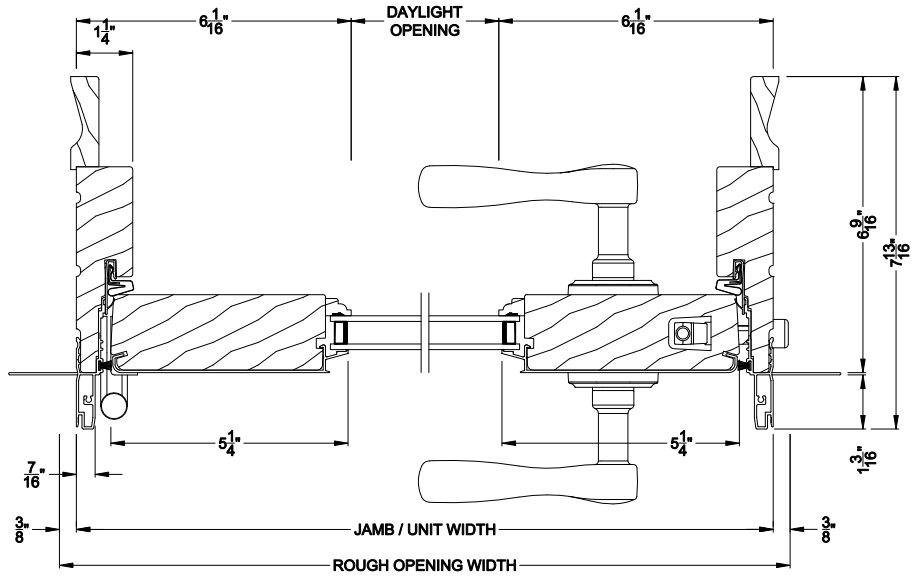

SIGNATURE OUT-SWING DOOR (8610)
Horizontal Section - Single Door - 6-9/16" jamb