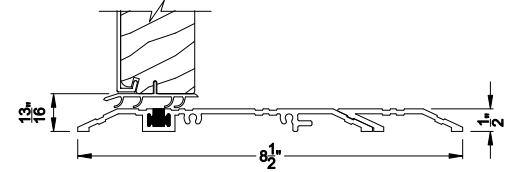

## CROSS SECTION DETAILS

**SIGNATURE OUT-SWING DOOR (8610)**  
Vertical Section - Standard Sill - 6-9/16" jamb

**SIGNATURE OUT-SWING DOOR (8610)**  
Horizontal Section - Single Door - 6-9/16" jamb

**SIGNATURE OUT-SWING DOOR (8610)**  
Vertical Section - Alternate Low Profile Sill

**SIGNATURE OUTSWING DOOR (8610)**  
Vertical Section - ADA Sill - 6-9/16" jamb

**SIGNATURE FRENCH OUT-SWING DOOR (8610)**  
Horizontal Section - Double Door - 6-9/16" jamb

Note: All dimensions are approximate. Weather Shield reserves the right to change specifications without notice.