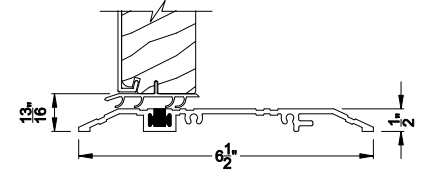

## CROSS SECTION DETAILS

**SIGNATURE OUT-SWING DOOR (8610)**  
Vertical Section - Standard Sill

**SIGNATURE OUT-SWING DOOR (8610)**  
Horizontal Section - Single Door

**SIGNATURE OUT-SWING DOOR (8610)**  
Vertical Section - Alternate Low Profile Sill

**SIGNATURE OUTSWING DOOR (8610)**  
Vertical Section - ADA Sill

**SIGNATURE FRENCH OUT-SWING DOOR (8610)**  
Horizontal Section - Double Door

Note: All dimensions are approximate. Weather Shield reserves the right to change specifications without notice.