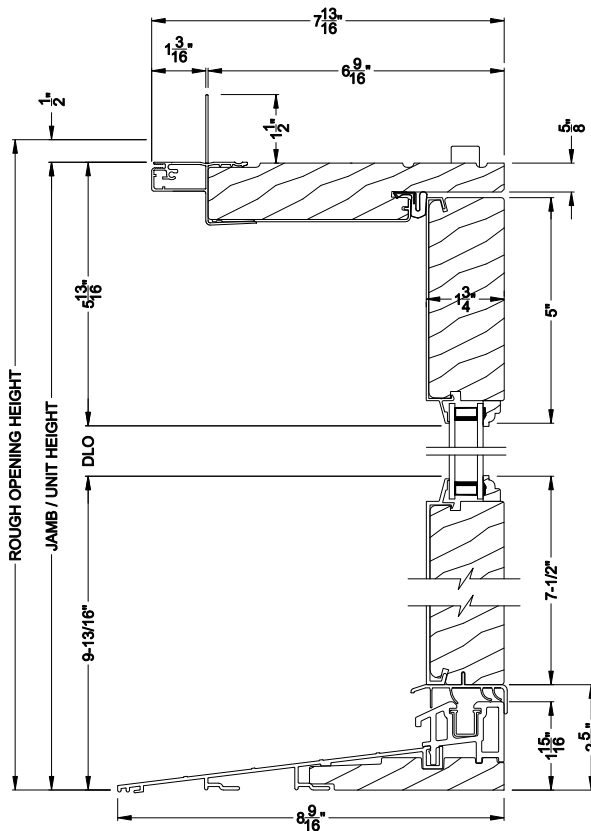

Weather Shield®

Signature Series™

Hinged Patio Doors

CROSS SECTION DETAILS

SIGNATURE INSWING DOOR (8510)
Vertical Section

SIGNATURE INSWING DOOR (8510)
Horizontal Section - Single Door

SIGNATURE INSWING DOOR (8510)
Vertical Section - ADA Sill

SIGNATURE INSWING DOOR (8510)
Horizontal Section - Double Door

Note: All dimensions are approximate. Weather Shield reserves the right to change specifications without notice.

Weather Shield®

Signature Series™

Hinged Patio Doors

CROSS SECTION DETAILS

SIGNATURE INSWING DOOR (8510)
Vertical Section - 6-9/16" jamb

SIGNATURE INSWING DOOR (8510)
Horizontal Section - Single Door - 6-9/16" jamb

SIGNATURE INSWING DOOR (8510)
Vertical Section - ADA Sill - 6-9/16" jamb

SIGNATURE INSWING DOOR (8510)
Horizontal Section - Double Door - 6-9/16" jamb

Note: All dimensions are approximate. Weather Shield reserves the right to change specifications without notice.

Weather Shield®