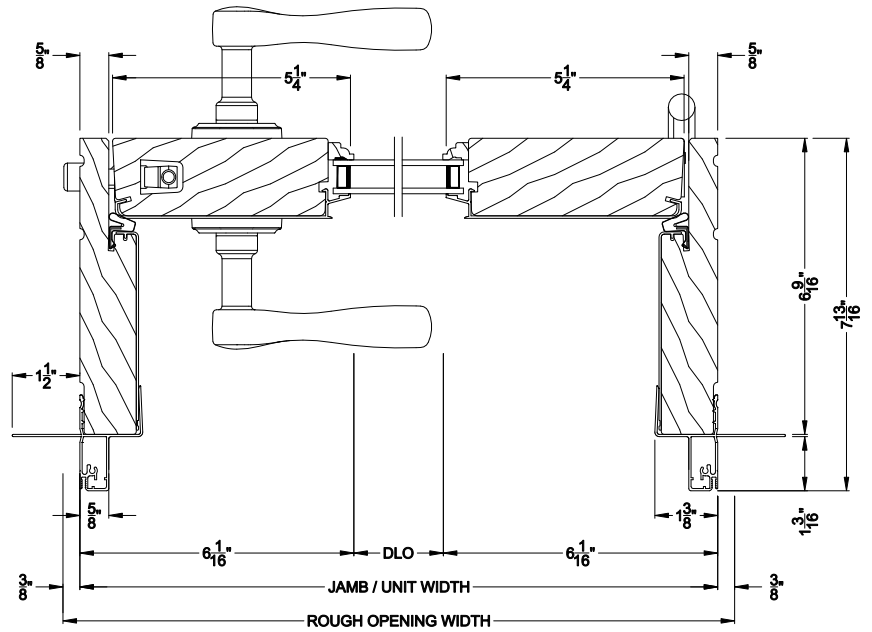

Weather Shield®

Signature Series™

Hinged Patio Doors

CROSS SECTION DETAILS

SIGNATURE INSWING DOOR (8510)
Vertical Section

SIGNATURE INSWING DOOR (8510)
Horizontal Section - Single Door

SIGNATURE INSWING DOOR (8510)
Vertical Section - ADA Sill

SIGNATURE INSWING DOOR (8510)
Horizontal Section - Double Door

Note: All dimensions are approximate. Weather Shield reserves the right to change specifications without notice.

Weather Shield®

Signature Series™

Hinged Patio Doors

CROSS SECTION DETAILS

SIGNATURE INSWING DOOR (8510)
Vertical Section - 6-9/16" jamb

SIGNATURE INSWING DOOR (8510)
Horizontal Section - Single Door - 6-9/16" jamb

SIGNATURE INSWING DOOR (8510)
Vertical Section - ADA Sill - 6-9/16" jamb

SIGNATURE INSWING DOOR (8510)
Horizontal Section - Double Door - 6-9/16" jamb

Note: All dimensions are approximate. Weather Shield reserves the right to change specifications without notice.

Weather Shield®