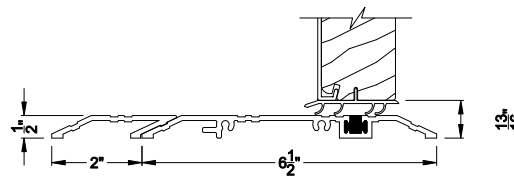

SIGNATURE INSWING DOOR (8510)
Horizontal Section - Double Door

Note: All dimensions are approximate. Weather Shield reserves the right to change specifications without notice.

Weather Shield®

Signature Series™

Hinged Patio Doors

CROSS SECTION DETAILS

SIGNATURE INSWING DOOR (8510)
Vertical Section - 6-9/16" jamb

SIGNATURE INSWING DOOR (8510)
Horizontal Section - Single Door - 6-9/16" jamb

SIGNATURE INSWING DOOR (8510)
Vertical Section - ADA Sill - 6-9/16" jamb

SIGNATURE INSWING DOOR (8510)
Horizontal Section - Double Door - 6-9/16" jamb

Note: All dimensions are approximate. Weather Shield reserves the right to change specifications without notice.

Weather Shield®