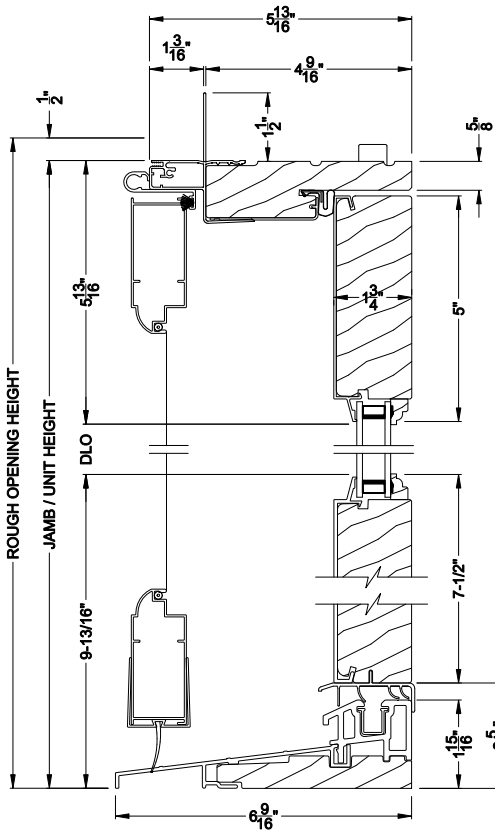

SIGNATURE INSWING DOOR (8510)
Horizontal Section - Double Door

Note: All dimensions are approximate. Weather Shield reserves the right to change specifications without notice.

Weather Shield®

Signature Series™

SIGNATURE INSWING DOOR (8510)
Horizontal Section - Double Door - 6-9/16" jamb

Note: All dimensions are approximate. Weather Shield reserves the right to change specifications without notice.

Weather Shield®

Signature Series™

Hinged Patio Doors

CROSS SECTION DETAILS

SIGNATURE INSWING DOOR (8510)
Vertical Section
Shown with Optional Hinged Screen

SIGNATURE INSWING DOOR (8510)
Horizontal Section - Single Door
Shown with Optional Hinged Screen

Note: All dimensions are approximate. Weather Shield reserves the right to change specifications without notice.