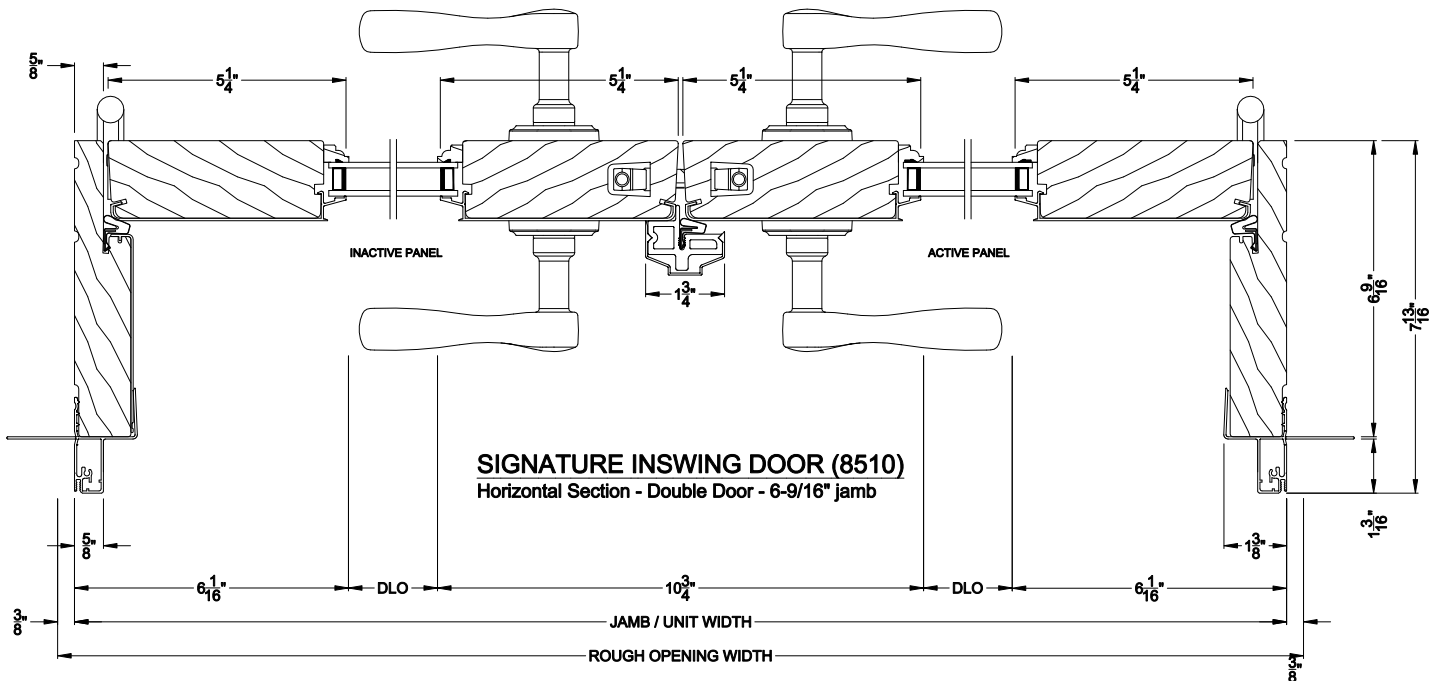

Weather Shield®

Signature Series™

Hinged Patio Doors

CROSS SECTION DETAILS

SIGNATURE INSWING DOOR (8510)
Vertical Section

SIGNATURE INSWING DOOR (8510)
Horizontal Section - Single Door

SIGNATURE INSWING DOOR (8510)
Vertical Section - ADA Sill

SIGNATURE INSWING DOOR (8510)
Horizontal Section - Double Door

Note: All dimensions are approximate. Weather Shield reserves the right to change specifications without notice.

Weather Shield®

Signature Series™

Hinged Patio Doors

CROSS SECTION DETAILS

SIGNATURE INSWING DOOR (8510)
Vertical Section - 6-9/16" jamb

SIGNATURE INSWING DOOR (8510)
Horizontal Section - Single Door - 6-9/16" jamb

SIGNATURE INSWING DOOR (8510)
Vertical Section - ADA Sill - 6-9/16" jamb

SIGNATURE INSWING DOOR (8510)
Horizontal Section - Double Door - 6-9/16" jamb

Note: All dimensions are approximate. Weather Shield reserves the right to change specifications without notice.

Weather Shield®