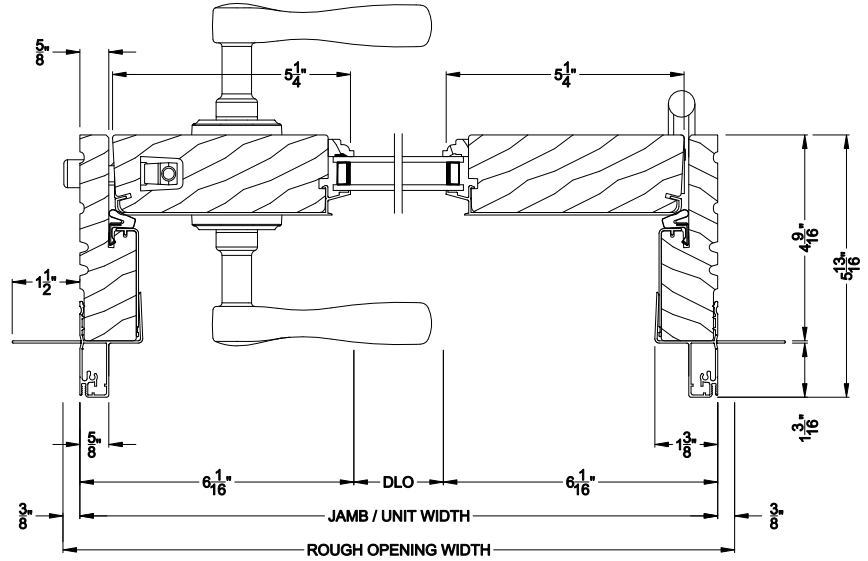

Weather Shield®

Signature Series™

Hinged Patio Doors

CROSS SECTION DETAILS

SIGNATURE INSWING DOOR (8510)
Vertical Section

SIGNATURE INSWING DOOR (8510)
Horizontal Section - Single Door

SIGNATURE INSWING DOOR (8510)
Vertical Section - ADA Sill

SIGNATURE INSWING DOOR (8510)
Horizontal Section - Double Door

Note: All dimensions are approximate. Weather Shield reserves the right to change specifications without notice.

Weather Shield®

Signature Series™

Hinged Patio Doors

CROSS SECTION DETAILS

SIGNATURE INSWING DOOR (8510)
Vertical Section - 6-9/16" jamb

SIGNATURE INSWING DOOR (8510)
Horizontal Section - Single Door - 6-9/16" jamb

SIGNATURE INSWING DOOR (8510)
Vertical Section - ADA Sill - 6-9/16" jamb

SIGNATURE INSWING DOOR (8510)
Horizontal Section - Double Door - 6-9/16" jamb

Note: All dimensions are approximate. Weather Shield reserves the right to change specifications without notice.

Weather Shield®