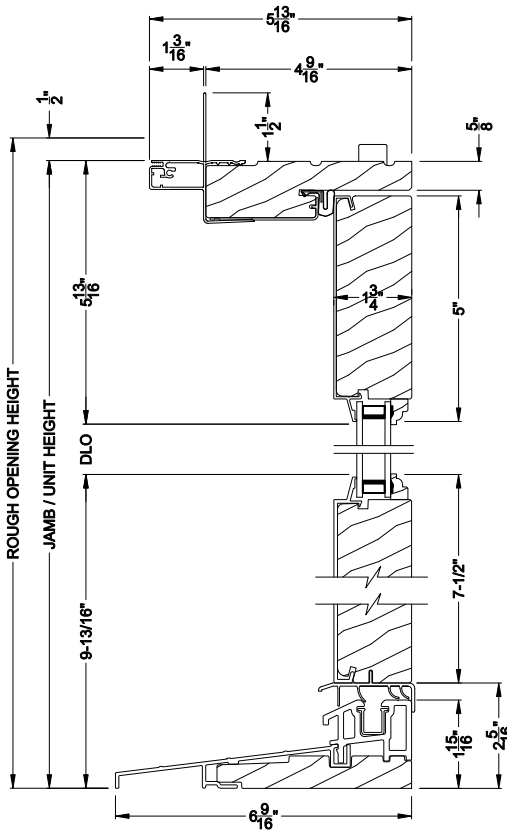

Weather Shield®

Signature Series™

Hinged Patio Doors

CROSS SECTION DETAILS

SIGNATURE INSWING DOOR (8510)
Vertical Section

SIGNATURE INSWING DOOR (8510)
Horizontal Section - Single Door

SIGNATURE INSWING DOOR (8510)
Vertical Section - ADA Sill

SIGNATURE INSWING DOOR (8510)
Horizontal Section - Double Door

Note: All dimensions are approximate. Weather Shield reserves the right to change specifications without notice.

Weather Shield®

Signature Series™

Hinged Patio Doors

CROSS SECTION DETAILS

SIGNATURE INSWING DOOR (8510)
Vertical Section - 6-9/16" jamb

SIGNATURE INSWING DOOR (8510)
Horizontal Section - Single Door - 6-9/16" jamb

SIGNATURE INSWING DOOR (8510)
Vertical Section - ADA Sill - 6-9/16" jamb

SIGNATURE INSWING DOOR (8510)
Horizontal Section - Double Door - 6-9/16" jamb

Note: All dimensions are approximate. Weather Shield reserves the right to change specifications without notice.

Weather Shield®