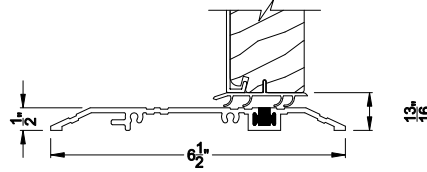

Weather Shield®

Signature Series™

Hinged Patio Doors

CROSS SECTION DETAILS

SIGNATURE INSWING DOOR (8510)
Vertical Section

SIGNATURE INSWING DOOR (8510)
Horizontal Section - Single Door

SIGNATURE INSWING DOOR (8510)
Vertical Section - ADA Sill

SIGNATURE INSWING DOOR (8510)
Horizontal Section - Double Door

Note: All dimensions are approximate. Weather Shield reserves the right to change specifications without notice.

Weather Shield®

Signature Series™

Hinged Patio Doors

CROSS SECTION DETAILS

SIGNATURE INSWING DOOR (8510)
Vertical Section - 6-9/16" jamb

SIGNATURE INSWING DOOR (8510)
Horizontal Section - Single Door - 6-9/16" jamb

SIGNATURE INSWING DOOR (8510)
Vertical Section - ADA Sill - 6-9/16" jamb

SIGNATURE INSWING DOOR (8510)
Horizontal Section - Double Door - 6-9/16" jamb

Note: All dimensions are approximate. Weather Shield reserves the right to change specifications without notice.

Weather Shield®