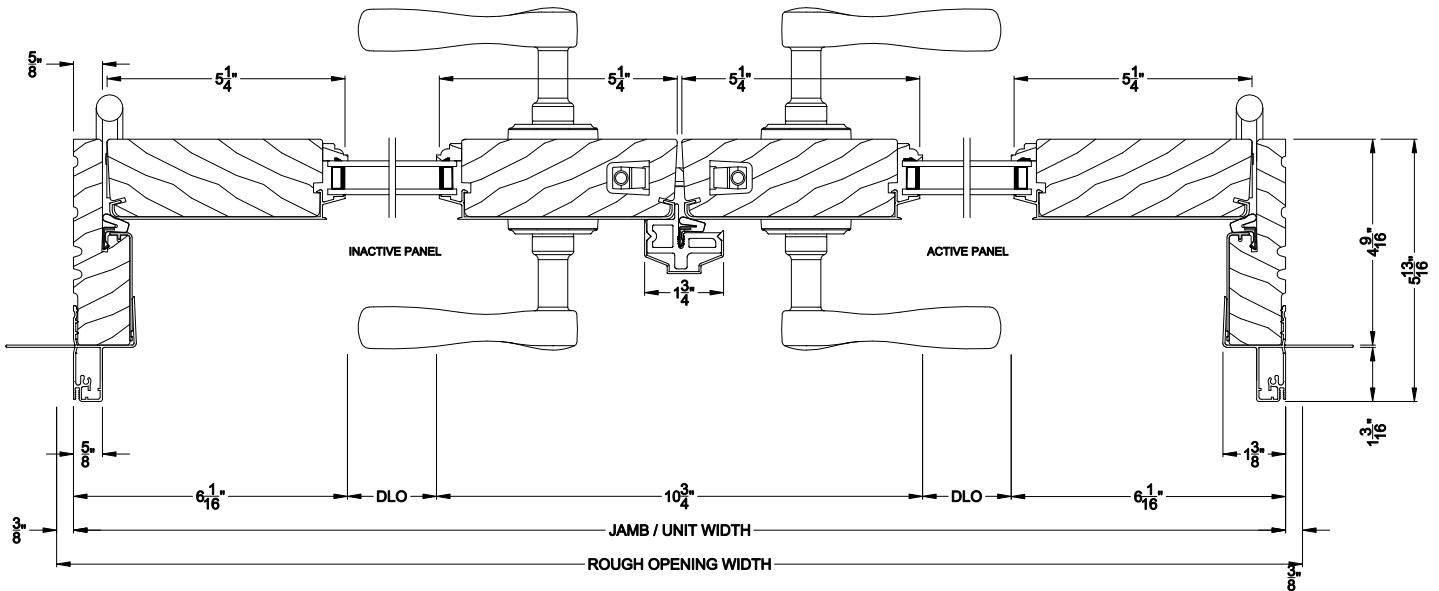

Weather Shield®

Signature Series™

Hinged Patio Doors

CROSS SECTION DETAILS

SIGNATURE INSWING DOOR (8510)
Vertical Section

SIGNATURE INSWING DOOR (8510)
Horizontal Section - Single Door

SIGNATURE INSWING DOOR (8510)
Vertical Section - ADA Sill

SIGNATURE INSWING DOOR (8510)
Horizontal Section - Double Door

Note: All dimensions are approximate. Weather Shield reserves the right to change specifications without notice.

Weather Shield®

Signature Series™

Hinged Patio Doors

CROSS SECTION DETAILS

SIGNATURE INSWING DOOR (8510)
Vertical Section - 6-9/16" jamb

SIGNATURE INSWING DOOR (8510)
Horizontal Section - Single Door - 6-9/16" jamb

SIGNATURE INSWING DOOR (8510)
Vertical Section - ADA Sill - 6-9/16" jamb

SIGNATURE INSWING DOOR (8510)
Horizontal Section - Double Door - 6-9/16" jamb

Note: All dimensions are approximate. Weather Shield reserves the right to change specifications without notice.

Weather Shield®