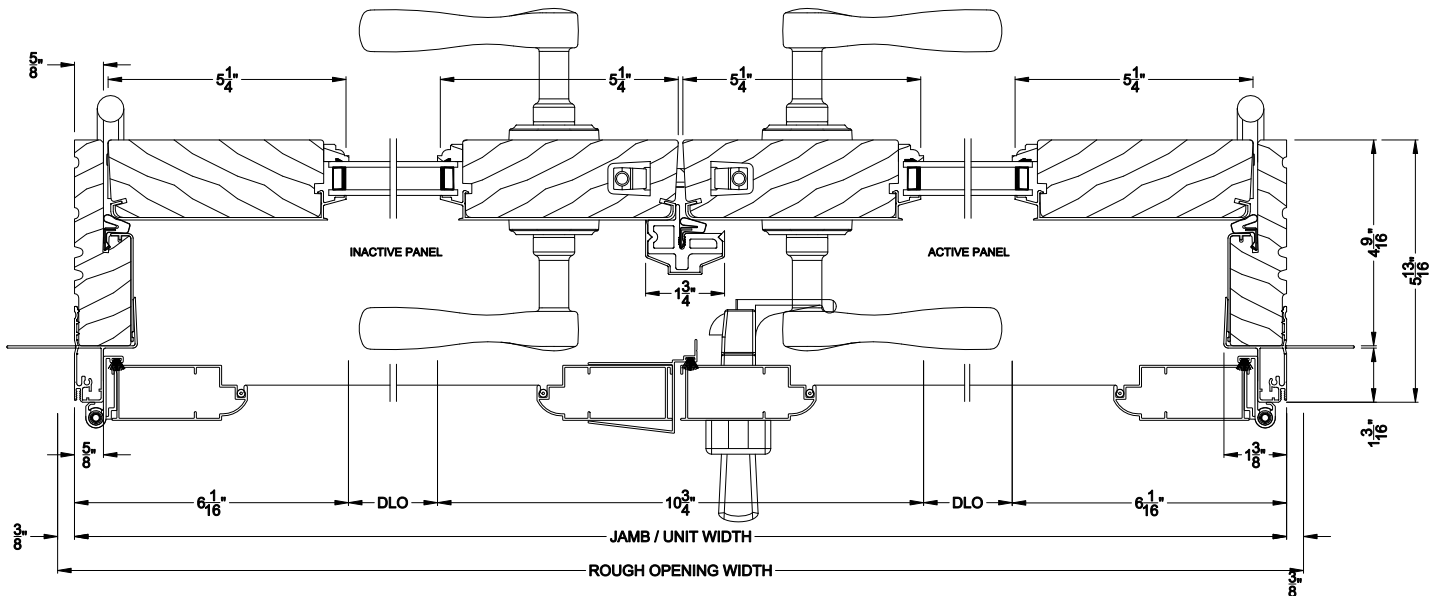

SIGNATURE INSWING DOOR (8510)
Horizontal Section - Double Door - 6-9/16" jamb

Note: All dimensions are approximate. Weather Shield reserves the right to change specifications without notice.

Weather Shield®

Signature Series™

Hinged Patio Doors

CROSS SECTION DETAILS

SIGNATURE INSWING DOOR (8510)
Vertical Section
Shown with Optional Hinged Screen

SIGNATURE INSWING DOOR (8510)
Horizontal Section - Single Door
Shown with Optional Hinged Screen

SIGNATURE INSWING DOOR (8510)
Vertical Section - ADA Sill
Shown with Optional Hinged Screen*

*Requires ADA sill extension

SIGNATURE INSWING DOOR (8510)
Horizontal Section - Double Door
Shown with Optional Hinged Screen

Note: All dimensions are approximate. Weather Shield reserves the right to change specifications without notice.