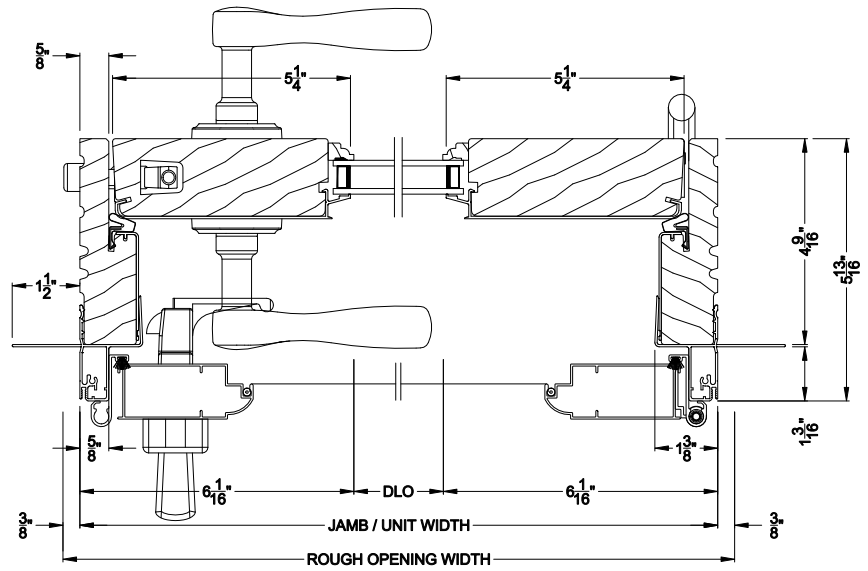

Hinged Patio Doors

CROSS SECTION DETAILS

SIGNATURE INSWING DOOR (8510)
Vertical Section - 6-9/16" jamb

SIGNATURE INSWING DOOR (8510)
Horizontal Section - Single Door - 6-9/16" jamb

SIGNATURE INSWING DOOR (8510)
Vertical Section - ADA Sill - 6-9/16" jamb

SIGNATURE INSWING DOOR (8510)
Horizontal Section - Double Door - 6-9/16" jamb

Note: All dimensions are approximate. Weather Shield reserves the right to change specifications without notice.

Weather Shield®

Signature Series™

Hinged Patio Doors

CROSS SECTION DETAILS

SIGNATURE INSWING DOOR (8510)
Vertical Section
Shown with Optional Hinged Screen

SIGNATURE INSWING DOOR (8510)
Horizontal Section - Single Door
Shown with Optional Hinged Screen