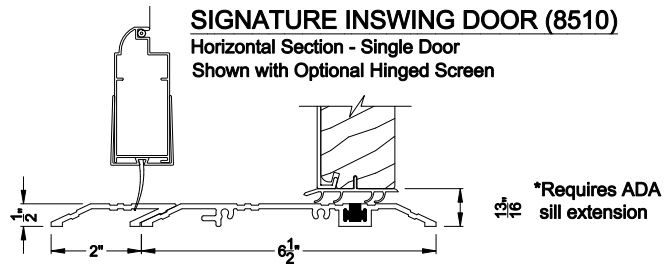

SIGNATURE INSWING DOOR (8510)
Horizontal Section - Double Door - 6-9/16" jamb

Note: All dimensions are approximate. Weather Shield reserves the right to change specifications without notice.

Weather Shield®

Signature Series™

Hinged Patio Doors

CROSS SECTION DETAILS

SIGNATURE INSWING DOOR (8510)
Vertical Section
Shown with Optional Hinged Screen

SIGNATURE INSWING DOOR (8510)
Horizontal Section - Single Door
Shown with Optional Hinged Screen

SIGNATURE INSWING DOOR (8510)
Vertical Section - ADA Sill
Shown with Optional Hinged Screen*

*Requires ADA sill extension

SIGNATURE INSWING DOOR (8510)
Horizontal Section - Double Door
Shown with Optional Hinged Screen