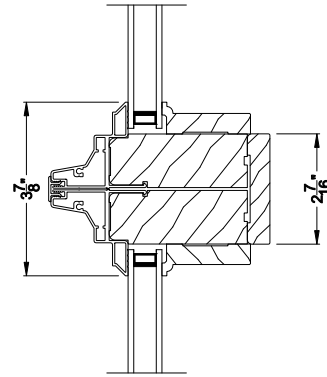

Weather Shield®

Signature Series™

Special Shape Windows

CROSS SECTION DETAILS

SIGNATURE SPECIAL SHAPE DIRECT-SET (8306)
Vertical Section

SIGNATURE SPECIAL SHAPE DIRECT-SET
Horizontal Stack Section

SIGNATURE SPECIAL SHAPE DIRECT-SET (8306)
Horizontal Section

SIGNATURE SPECIAL SHAPE DIRECT-SET
Vertical Mull Section

Note: All dimensions are approximate. Weather Shield reserves the right to change specifications without notice.

Weather Shield®

Signature Series™

Special Shape Windows

CROSS SECTION DETAILS

SIGNATURE SPECIAL SHAPE DIRECT-SET (8306)
Vertical Section - 5/4 jamb

SIGNATURE SPECIAL SHAPE DIRECT-SET
Horizontal Stack Section

SIGNATURE SPECIAL SHAPE DIRECT-SET (8306)
Horizontal Section - 5/4 jamb

SIGNATURE SPECIAL SHAPE DIRECT-SET (8306)
Horizontal Section - 6-9/16" jamb

SIGNATURE SPECIAL SHAPE DIRECT-SET
Vertical Mull Section

Note: All dimensions are approximate. Weather Shield reserves the right to change specifications without notice.