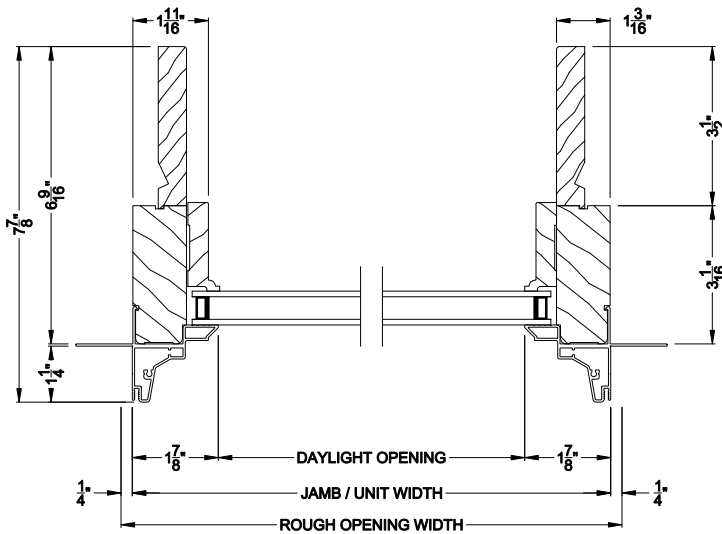

Special Shape Windows

CROSS SECTION DETAILS

SIGNATURE SPECIAL SHAPE DIRECT-SET (8306)
Vertical Section - 5/4 jamb

SIGNATURE SPECIAL SHAPE DIRECT-SET
Horizontal Stack Section

SIGNATURE SPECIAL SHAPE DIRECT-SET (8306)
Horizontal Section - 5/4 jamb

SIGNATURE SPECIAL SHAPE DIRECT-SET
Vertical Mull Section

Note: All dimensions are approximate. Weather Shield reserves the right to change specifications without notice.

Weather Shield®

Signature Series™

Special Shape Windows

CROSS SECTION DETAILS

SIGNATURE SPECIAL SHAPE DIRECT-SET (8306)
Vertical Section - 6-9/16" jamb

SIGNATURE SPECIAL SHAPE DIRECT-SET
Vertical Section - 5/4 jamb with extension

SIGNATURE SPECIAL SHAPE DIRECT-SET
Horizontal Stack Section

SIGNATURE SPECIAL SHAPE DIRECT-SET (8306)
Horizontal Section - 6-9/16" jamb

SIGNATURE SPECIAL SHAPE DIRECT-SET
Vertical Mull Section

Note: All dimensions are approximate. Weather Shield reserves the right to change specifications without notice.