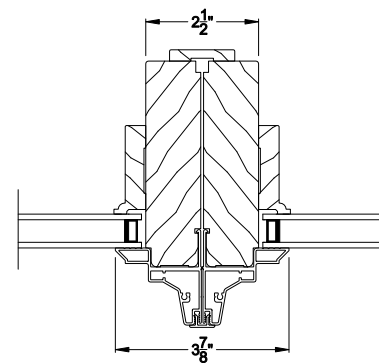

Special Shape Windows

CROSS SECTION DETAILS

SIGNATURE SPECIAL SHAPE DIRECT-SET (8306)
Vertical Section - 5/4 jamb

SIGNATURE SPECIAL SHAPE DIRECT-SET
Horizontal Stack Section

SIGNATURE SPECIAL SHAPE DIRECT-SET (8306)
Horizontal Section - 5/4 jamb

SIGNATURE SPECIAL SHAPE DIRECT-SET
Vertical Mull Section

Note: All dimensions are approximate. Weather Shield reserves the right to change specifications without notice.

Weather Shield®

Signature Series™

Special Shape Windows

CROSS SECTION DETAILS

SIGNATURE SPECIAL SHAPE DIRECT-SET (8306)
Vertical Section - 6-9/16" jamb

SIGNATURE SPECIAL SHAPE DIRECT-SET
Vertical Section - 5/4 jamb with extension

SIGNATURE SPECIAL SHAPE DIRECT-SET
Horizontal Stack Section

SIGNATURE SPECIAL SHAPE DIRECT-SET (8306)
Horizontal Section - 6-9/16" jamb

SIGNATURE SPECIAL SHAPE DIRECT-SET
Vertical Mull Section

Note: All dimensions are approximate. Weather Shield reserves the right to change specifications without notice.