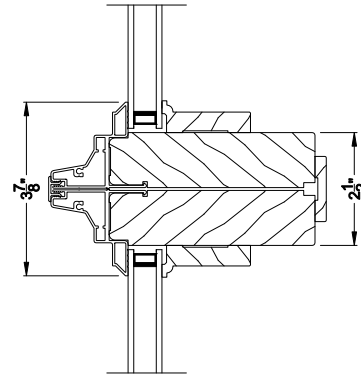

SIGNATURE SPECIAL SHAPE DIRECT-SET
Vertical Mull Section

Note: All dimensions are approximate. Weather Shield reserves the right to change specifications without notice.

Weather Shield®

Signature Series™

Special Shape Windows

CROSS SECTION DETAILS

SIGNATURE SPECIAL SHAPE DIRECT-SET (8306)
Vertical Section - 5/4 jamb

SIGNATURE SPECIAL SHAPE DIRECT-SET
Horizontal Stack Section

SIGNATURE SPECIAL SHAPE DIRECT-SET (8306)
Horizontal Section - 5/4 jamb

Special Shape Windows

CROSS SECTION DETAILS

SIGNATURE SPECIAL SHAPE DIRECT-SET (8306)
Vertical Section - 6-9/16" jamb

SIGNATURE SPECIAL SHAPE DIRECT-SET
Vertical Section - 5/4 jamb with extension

SIGNATURE SPECIAL SHAPE DIRECT-SET
Horizontal Stack Section

SIGNATURE SPECIAL SHAPE DIRECT-SET (8306)
Horizontal Section - 6-9/16" jamb

SIGNATURE SPECIAL SHAPE DIRECT-SET
Vertical Mull Section

Note: All dimensions are approximate. Weather Shield reserves the right to change specifications without notice.