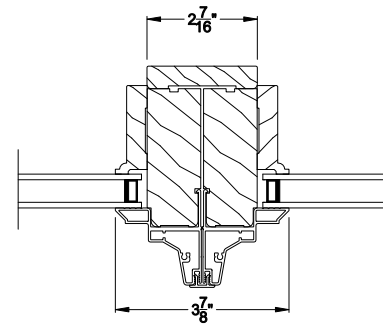

SIGNATURE SPECIAL SHAPE DIRECT-SET
Vertical Mull Section

Note: All dimensions are approximate. Weather Shield reserves the right to change specifications without notice.

Weather Shield®

Signature Series™

Special Shape Windows

CROSS SECTION DETAILS

SIGNATURE SPECIAL SHAPE DIRECT-SET (8306)
Vertical Section - 5/4 jamb

SIGNATURE SPECIAL SHAPE DIRECT-SET
Horizontal Stack Section

SIGNATURE SPECIAL SHAPE DIRECT-SET (8306)
Horizontal Section - 5/4 jamb

Special Shape Windows

CROSS SECTION DETAILS

SIGNATURE SPECIAL SHAPE DIRECT-SET (8306)
Vertical Section - 6-9/16" jamb

SIGNATURE SPECIAL SHAPE DIRECT-SET
Vertical Section - 5/4 jamb with extension

SIGNATURE SPECIAL SHAPE DIRECT-SET
Horizontal Stack Section

SIGNATURE SPECIAL SHAPE DIRECT-SET (8306)
Horizontal Section - 6-9/16" jamb

SIGNATURE SPECIAL SHAPE DIRECT-SET
Vertical Mull Section

Note: All dimensions are approximate. Weather Shield reserves the right to change specifications without notice.