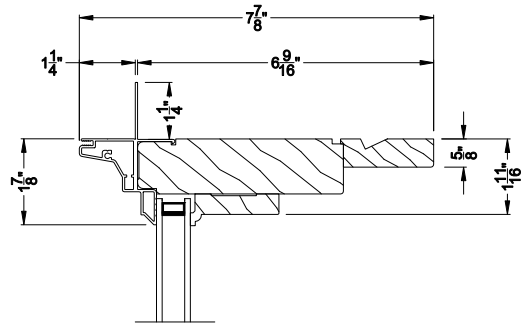

Special Shape Windows

CROSS SECTION DETAILS

SIGNATURE SPECIAL SHAPE DIRECT-SET (8306)
Vertical Section - 5/4 jamb

SIGNATURE SPECIAL SHAPE DIRECT-SET
Horizontal Stack Section

SIGNATURE SPECIAL SHAPE DIRECT-SET (8306)
Horizontal Section - 5/4 jamb

SIGNATURE SPECIAL SHAPE DIRECT-SET
Vertical Mull Section

Note: All dimensions are approximate. Weather Shield reserves the right to change specifications without notice.

Weather Shield®

Signature Series™

Special Shape Windows

CROSS SECTION DETAILS

SIGNATURE SPECIAL SHAPE DIRECT-SET (8306)
Vertical Section - 6-9/16" jamb

SIGNATURE SPECIAL SHAPE DIRECT-SET
Vertical Section - 5/4 jamb with extension

SIGNATURE SPECIAL SHAPE DIRECT-SET
Horizontal Stack Section

SIGNATURE SPECIAL SHAPE DIRECT-SET (8306)
Horizontal Section - 6-9/16" jamb

SIGNATURE SPECIAL SHAPE DIRECT-SET
Vertical Mull Section

Note: All dimensions are approximate. Weather Shield reserves the right to change specifications without notice.