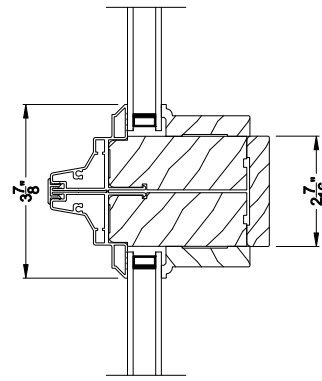

Special Shape Windows

CROSS SECTION DETAILS

SIGNATURE SPECIAL SHAPE DIRECT-SET (8306)
Vertical Section - 5/4 jamb

SIGNATURE SPECIAL SHAPE DIRECT-SET
Horizontal Stack Section

SIGNATURE SPECIAL SHAPE DIRECT-SET (8306)
Horizontal Section - 5/4 jamb

SIGNATURE SPECIAL SHAPE DIRECT-SET
Vertical Mull Section

Note: All dimensions are approximate. Weather Shield reserves the right to change specifications without notice.

Weather Shield®

Signature Series™

Special Shape Windows

CROSS SECTION DETAILS

SIGNATURE SPECIAL SHAPE DIRECT-SET (8306)
Vertical Section - 6-9/16" jamb

SIGNATURE SPECIAL SHAPE DIRECT-SET
Vertical Section - 5/4 jamb with extension

SIGNATURE SPECIAL SHAPE DIRECT-SET
Horizontal Stack Section

SIGNATURE SPECIAL SHAPE DIRECT-SET (8306)
Horizontal Section - 6-9/16" jamb

SIGNATURE SPECIAL SHAPE DIRECT-SET
Vertical Mull Section

Note: All dimensions are approximate. Weather Shield reserves the right to change specifications without notice.