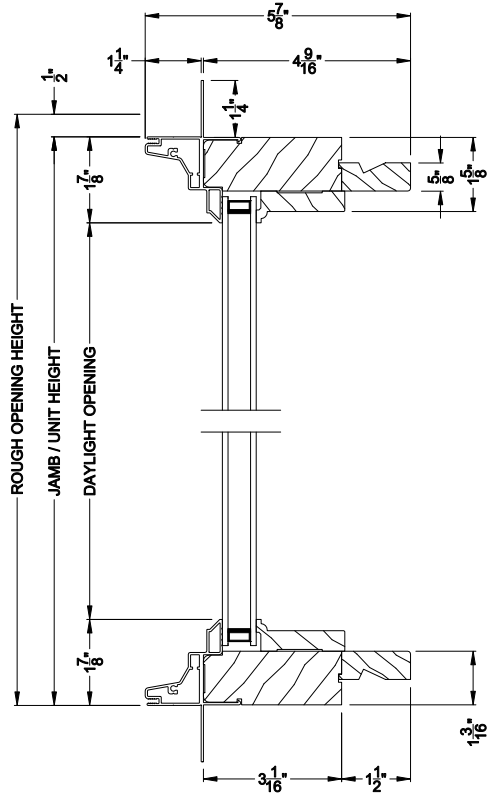

Weather Shield®

Signature Series™

Special Shape Windows

CROSS SECTION DETAILS

SIGNATURE SPECIAL SHAPE DIRECT-SET (8306)
Vertical Section

SIGNATURE SPECIAL SHAPE DIRECT-SET
Horizontal Stack Section

SIGNATURE SPECIAL SHAPE DIRECT-SET (8306)
Horizontal Section

SIGNATURE SPECIAL SHAPE DIRECT-SET
Vertical Mull Section

Note: All dimensions are approximate. Weather Shield reserves the right to change specifications without notice.

Weather Shield®

Signature Series™

Special Shape Windows

CROSS SECTION DETAILS

SIGNATURE SPECIAL SHAPE DIRECT-SET (8306)
Vertical Section - 5/4 jamb

SIGNATURE SPECIAL SHAPE DIRECT-SET
Horizontal Stack Section

SIGNATURE SPECIAL SHAPE DIRECT-SET (8306)
Horizontal Section - 5/4 jamb

SIGNATURE SPECIAL SHAPE DIRECT-SET (8306)
Horizontal Section - 6-9/16" jamb

SIGNATURE SPECIAL SHAPE DIRECT-SET
Vertical Mull Section

Note: All dimensions are approximate. Weather Shield reserves the right to change specifications without notice.