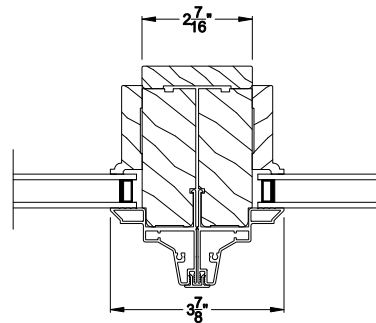

Special Shape Windows

CROSS SECTION DETAILS

SIGNATURE SPECIAL SHAPE DIRECT-SET (8306)
Vertical Section - 5/4 jamb

SIGNATURE SPECIAL SHAPE DIRECT-SET
Horizontal Stack Section

SIGNATURE SPECIAL SHAPE DIRECT-SET (8306)
Horizontal Section - 5/4 jamb

SIGNATURE SPECIAL SHAPE DIRECT-SET
Vertical Mull Section

Note: All dimensions are approximate. Weather Shield reserves the right to change specifications without notice.

Weather Shield®

Signature Series™

Special Shape Windows

CROSS SECTION DETAILS

SIGNATURE SPECIAL SHAPE DIRECT-SET (8306)
Vertical Section - 6-9/16" jamb

SIGNATURE SPECIAL SHAPE DIRECT-SET
Vertical Section - 5/4 jamb with extension

SIGNATURE SPECIAL SHAPE DIRECT-SET
Horizontal Stack Section

SIGNATURE SPECIAL SHAPE DIRECT-SET (8306)
Horizontal Section - 6-9/16" jamb

SIGNATURE SPECIAL SHAPE DIRECT-SET
Vertical Mull Section

Note: All dimensions are approximate. Weather Shield reserves the right to change specifications without notice.