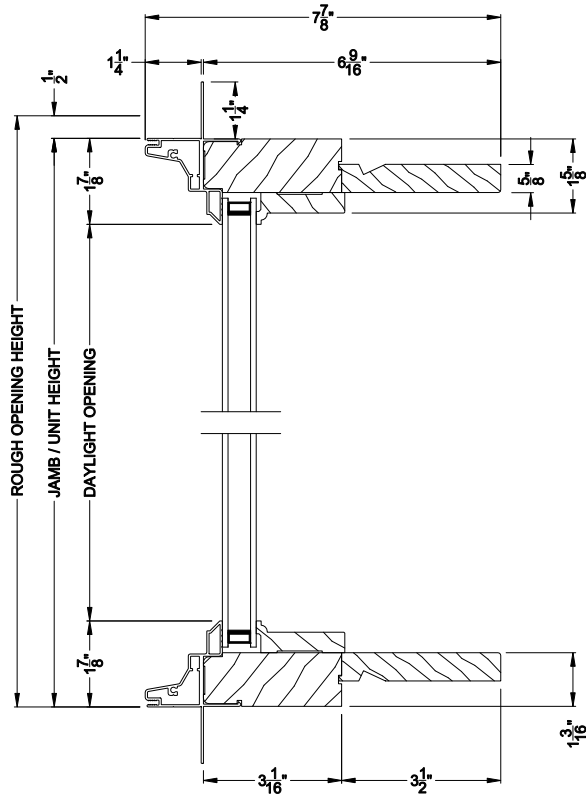

SIGNATURE SPECIAL SHAPE DIRECT-SET
Vertical Mull Section

Note: All dimensions are approximate. Weather Shield reserves the right to change specifications without notice.

Weather Shield®

Signature Series™

Special Shape Windows

CROSS SECTION DETAILS

SIGNATURE SPECIAL SHAPE DIRECT-SET (8306)
Vertical Section - 6-9/16" jamb

SIGNATURE SPECIAL SHAPE DIRECT-SET
Vertical Section - 5/4 jamb with extension

SIGNATURE SPECIAL SHAPE DIRECT-SET
Horizontal Stack Section

SIGNATURE SPECIAL SHAPE DIRECT-SET (8306)
Horizontal Section - 6-9/16" jamb

SIGNATURE SPECIAL SHAPE DIRECT-SET
Vertical Mull Section

Note: All dimensions are approximate. Weather Shield reserves the right to change specifications without notice.