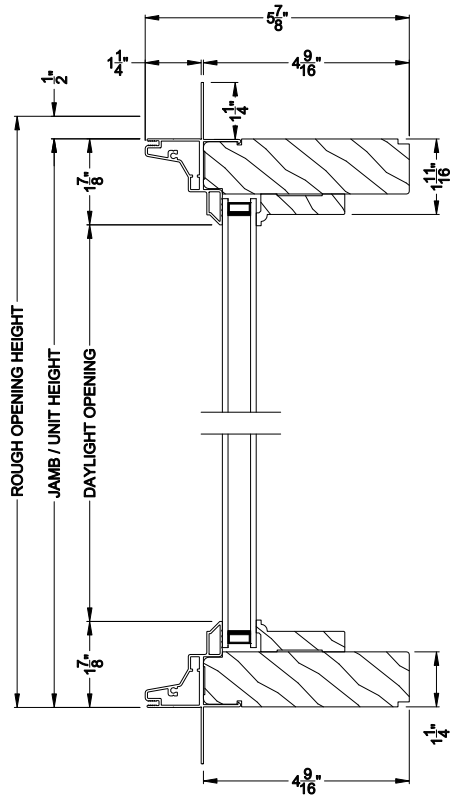

SIGNATURE SPECIAL SHAPE DIRECT-SET
Vertical Mull Section

Note: All dimensions are approximate. Weather Shield reserves the right to change specifications without notice.

Weather Shield®

Signature Series™

Special Shape Windows

CROSS SECTION DETAILS

SIGNATURE SPECIAL SHAPE DIRECT-SET (8306)
Vertical Section - 5/4 jamb

SIGNATURE SPECIAL SHAPE DIRECT-SET
Horizontal Stack Section

SIGNATURE SPECIAL SHAPE DIRECT-SET (8306)
Horizontal Section - 5/4 jamb

SIGNATURE SPECIAL SHAPE DIRECT-SET (8306)
Horizontal Section - 6-9/16" jamb

SIGNATURE SPECIAL SHAPE DIRECT-SET
Vertical Mull Section

Note: All dimensions are approximate. Weather Shield reserves the right to change specifications without notice.