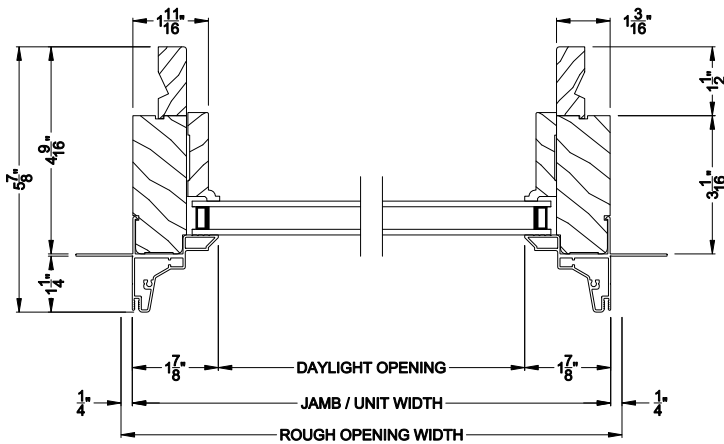

Weather Shield®

Signature Series™

Special Shape Windows

CROSS SECTION DETAILS

SIGNATURE SPECIAL SHAPE DIRECT-SET (8306)
Vertical Section

SIGNATURE SPECIAL SHAPE DIRECT-SET
Horizontal Stack Section

SIGNATURE SPECIAL SHAPE DIRECT-SET (8306)
Horizontal Section

SIGNATURE SPECIAL SHAPE DIRECT-SET
Vertical Mull Section

Note: All dimensions are approximate. Weather Shield reserves the right to change specifications without notice.

Weather Shield®

Signature Series™

SIGNATURE SPECIAL SHAPE DIRECT-SET (8306)
Horizontal Section - 6-9/16" jamb

SIGNATURE SPECIAL SHAPE DIRECT-SET
Vertical Mull Section

Note: All dimensions are approximate. Weather Shield reserves the right to change specifications without notice.