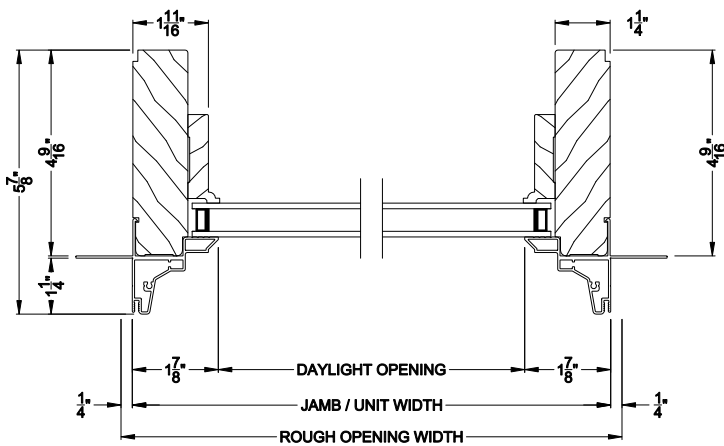

SIGNATURE SPECIAL SHAPE DIRECT-SET
Vertical Mull Section

Note: All dimensions are approximate. Weather Shield reserves the right to change specifications without notice.

Weather Shield®

Signature Series™

Special Shape Windows

CROSS SECTION DETAILS

SIGNATURE SPECIAL SHAPE DIRECT-SET (8306)
Vertical Section - 5/4 jamb

SIGNATURE SPECIAL SHAPE DIRECT-SET
Horizontal Stack Section

SIGNATURE SPECIAL SHAPE DIRECT-SET (8306)
Horizontal Section - 5/4 jamb

SIGNATURE SPECIAL SHAPE DIRECT-SET (8306)
Horizontal Section - 6-9/16" jamb

SIGNATURE SPECIAL SHAPE DIRECT-SET
Vertical Mull Section

Note: All dimensions are approximate. Weather Shield reserves the right to change specifications without notice.