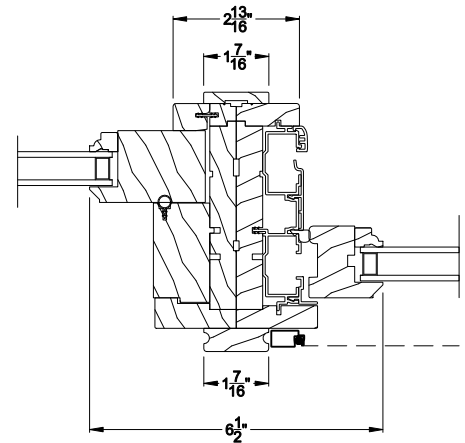

## CROSS SECTION DETAILS

**PREMIUM WOOD DOUBLE HUNG PICTURE (6122)**  
Vertical Section - 6 9/16" Jamb

**PREMIUM WOOD DOUBLE HUNG PICTURE**  
Horizontal Stack Section - Transom Stack over Picture

**PREMIUM WOOD DOUBLE HUNG PICTURE (6122)**  
Horizontal Section - 6 9/16" Jamb

**PREMIUM WOOD DOUBLE HUNG PICTURE**  
Vertical Mull Section - Picture / DH

Note: All dimensions are approximate. Weather Shield reserves the right to change specifications without notice.