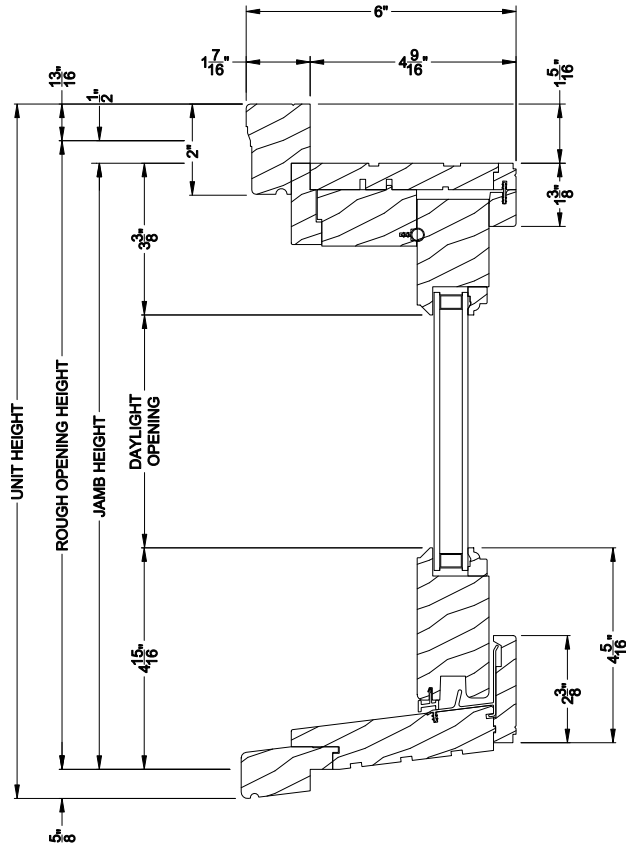

## CROSS SECTION DETAILS

**PREMIUM WOOD DOUBLE HUNG PICTURE (6122)**  
Vertical Section

**PREMIUM WOOD DOUBLE HUNG PICTURE**  
Horizontal Stack Section - Transom Stack over Picture

**PREMIUM WOOD DOUBLE HUNG PICTURE (6122)**  
Horizontal Section

**PREMIUM WOOD DOUBLE HUNG PICTURE**  
Vertical Mull Section - Picture / DH

Note: All dimensions are approximate. Weather Shield reserves the right to change specifications without notice.