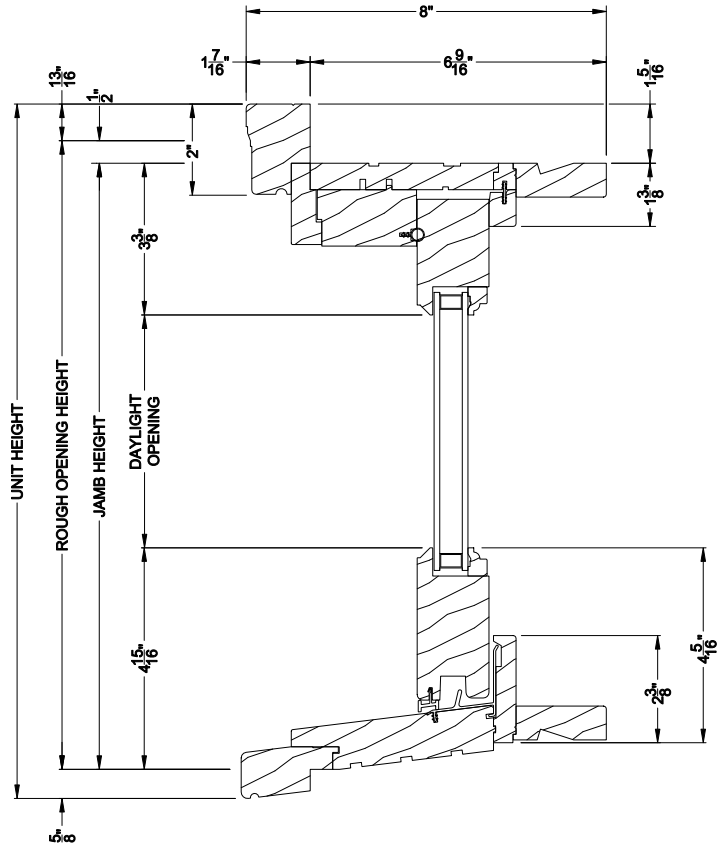

PREMIUM WOOD DOUBLE HUNG PICTURE
Horizontal Stack Section - Transom Stack over Picture

Weather Shield®

Premium Wood Series™

Double Hung Windows

CROSS SECTION DETAILS

PREMIUM WOOD DOUBLE HUNG PICTURE (6122)
Vertical Section - 6 9/16" Jamb