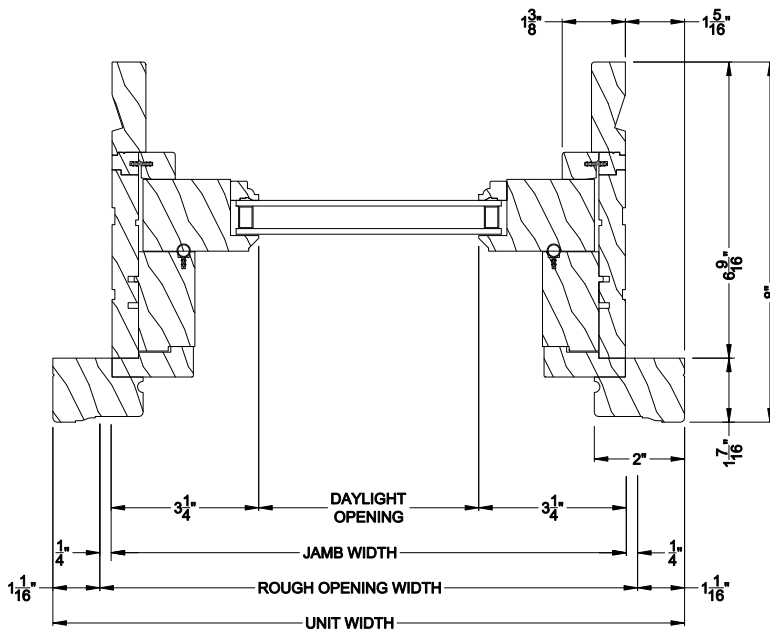

## CROSS SECTION DETAILS

**PREMIUM WOOD DOUBLE HUNG PICTURE (6122)**  
Vertical Section - 6 9/16" Jamb

**PREMIUM WOOD DOUBLE HUNG PICTURE**  
Horizontal Stack Section - Transom Stack over Picture

**PREMIUM WOOD DOUBLE HUNG PICTURE (6122)**  
Horizontal Section - 6 9/16" Jamb

**PREMIUM WOOD DOUBLE HUNG PICTURE**  
Vertical Mull Section - Picture / DH

Note: All dimensions are approximate. Weather Shield reserves the right to change specifications without notice.