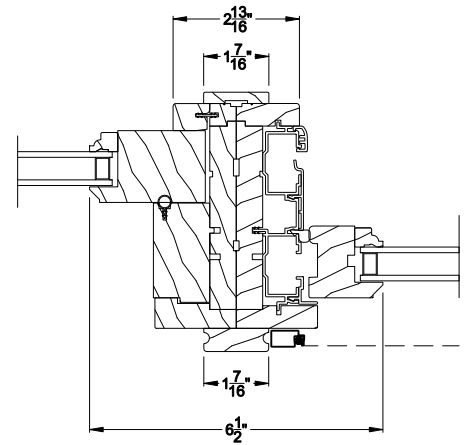

## CROSS SECTION DETAILS

**PREMIUM WOOD DOUBLE HUNG PICTURE (6122)**  
Vertical Section

**PREMIUM WOOD DOUBLE HUNG PICTURE**  
Horizontal Stack Section - Transom Stack over Picture

**PREMIUM WOOD DOUBLE HUNG PICTURE (6122)**  
Horizontal Section

**PREMIUM WOOD DOUBLE HUNG PICTURE**  
Vertical Mull Section - Picture / DH

Note: All dimensions are approximate. Weather Shield reserves the right to change specifications without notice.